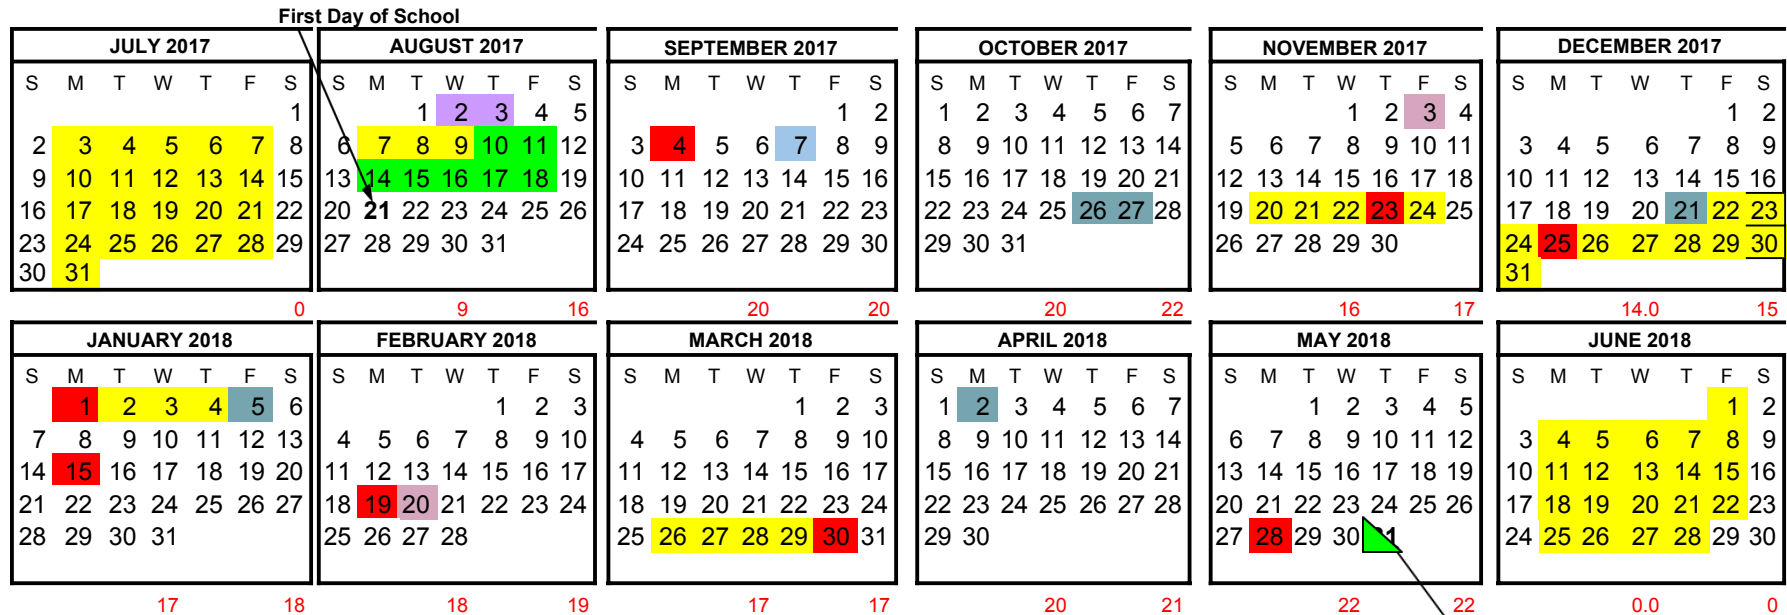

# Bruce Randolph School 2017-2018 School Year Calendar

**Non-Student Contact Days**

**Planning/Assessment/Professional Days (No classes for students)**  
 August 10, 11, 14, 15, 16, 17, 18; October 26, 27; December 21; January 5; April 2

**End of Quarter Dates:** October 20, December 21, March 9, May 31

**Parent/Teacher Conference Day**  
 November 3, 10:00 am - 6:00 pm; no classes for students  
 February 20, 10:00 am - 6:00 pm; no classes for students

**Back to School Night 5:00 - 7:00**  
 September 7

**Half Day for students**

**MS/HS WALK-IN REGISTRATION**

August 2-3

**VACATION/NO CLASSES**

**HOLIDAY/NO CLASSES**

- Independence Day - July 4*
- Labor Day - September 5*
- Thanksgiving Day - November 23*
- Christmas Day - December 25*
- New Year's Day - January 1*
- Martin Luther King Jr. Day - January 15*
- Presidents' Day - February 19*
- Cesar Chavez Day - March 31 (observed Mar 28)*
- Memorial Day - May 28*