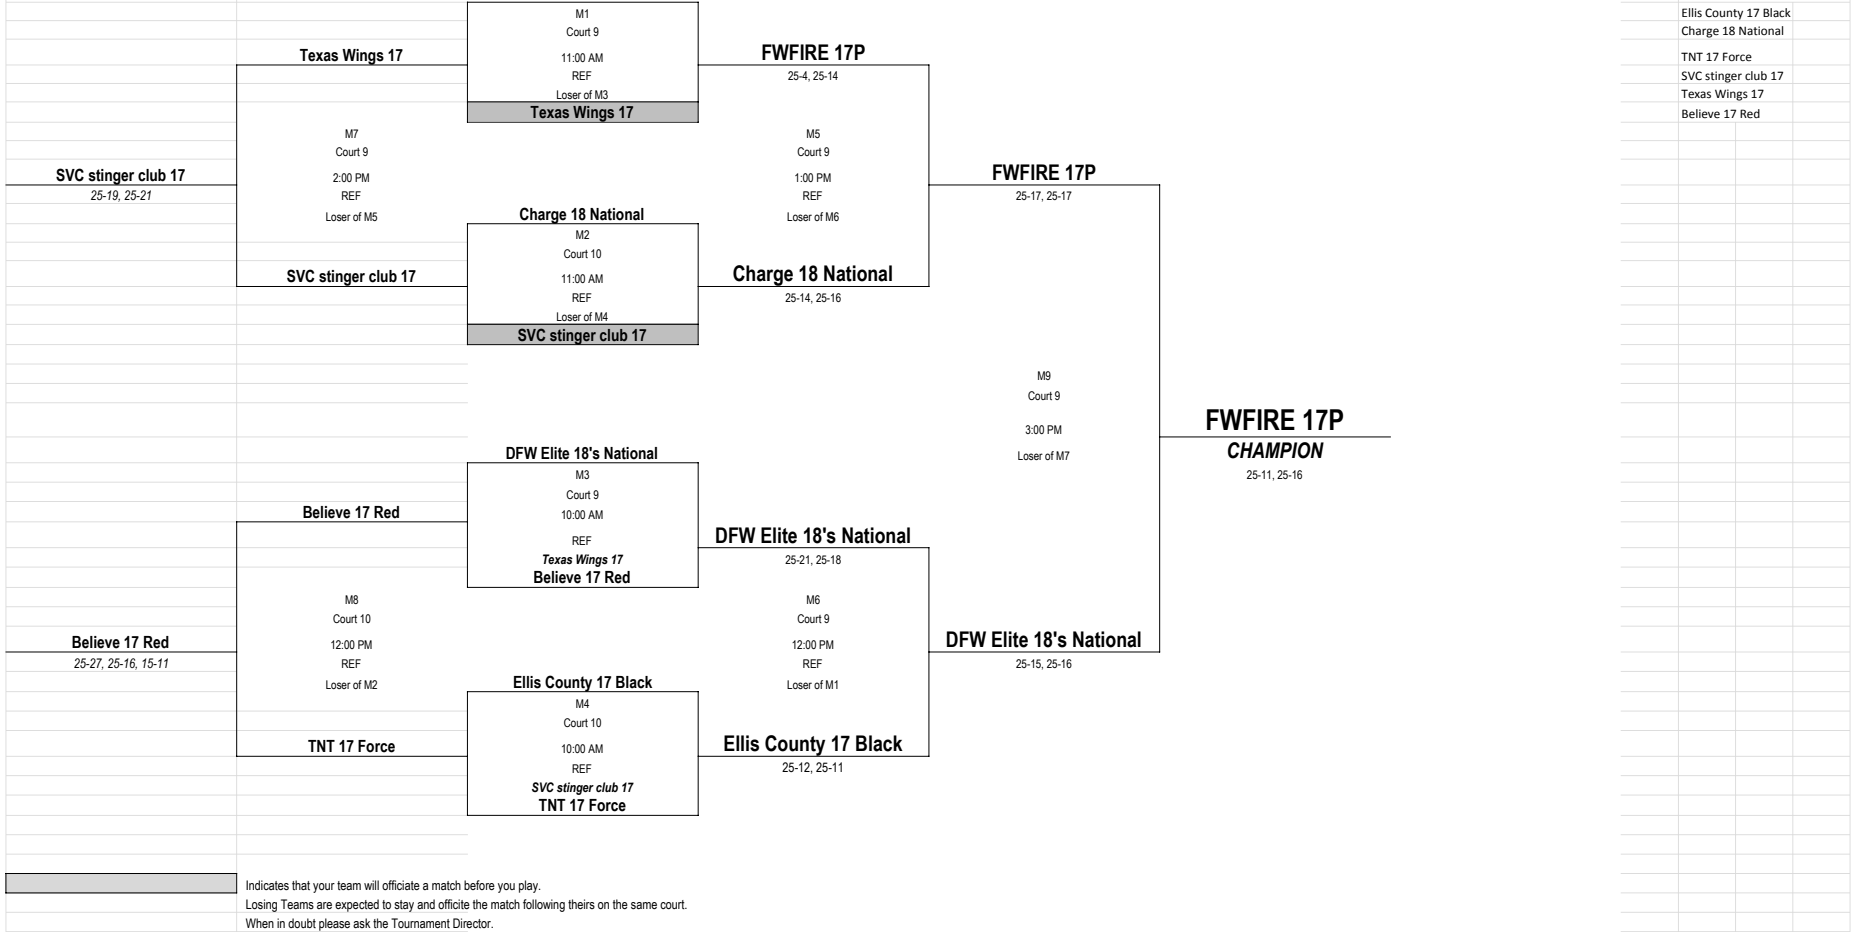

17-18 Gold

2019 Fort Worth Classic

Sunday, March 3, 2019

Game On

FWFIRE 17P
DFW Elite 18's National
Ellis County 17 Black
Charge 18 National
TNT 17 Force
SVC stinger club 17
Texas Wings 17
Believe 17 Red

Texas Wings 17

FWFIRE 17P

M1

Court 9

11:00 AM

REF

Loser of M3

Texas Wings 17

FWFIRE 17P