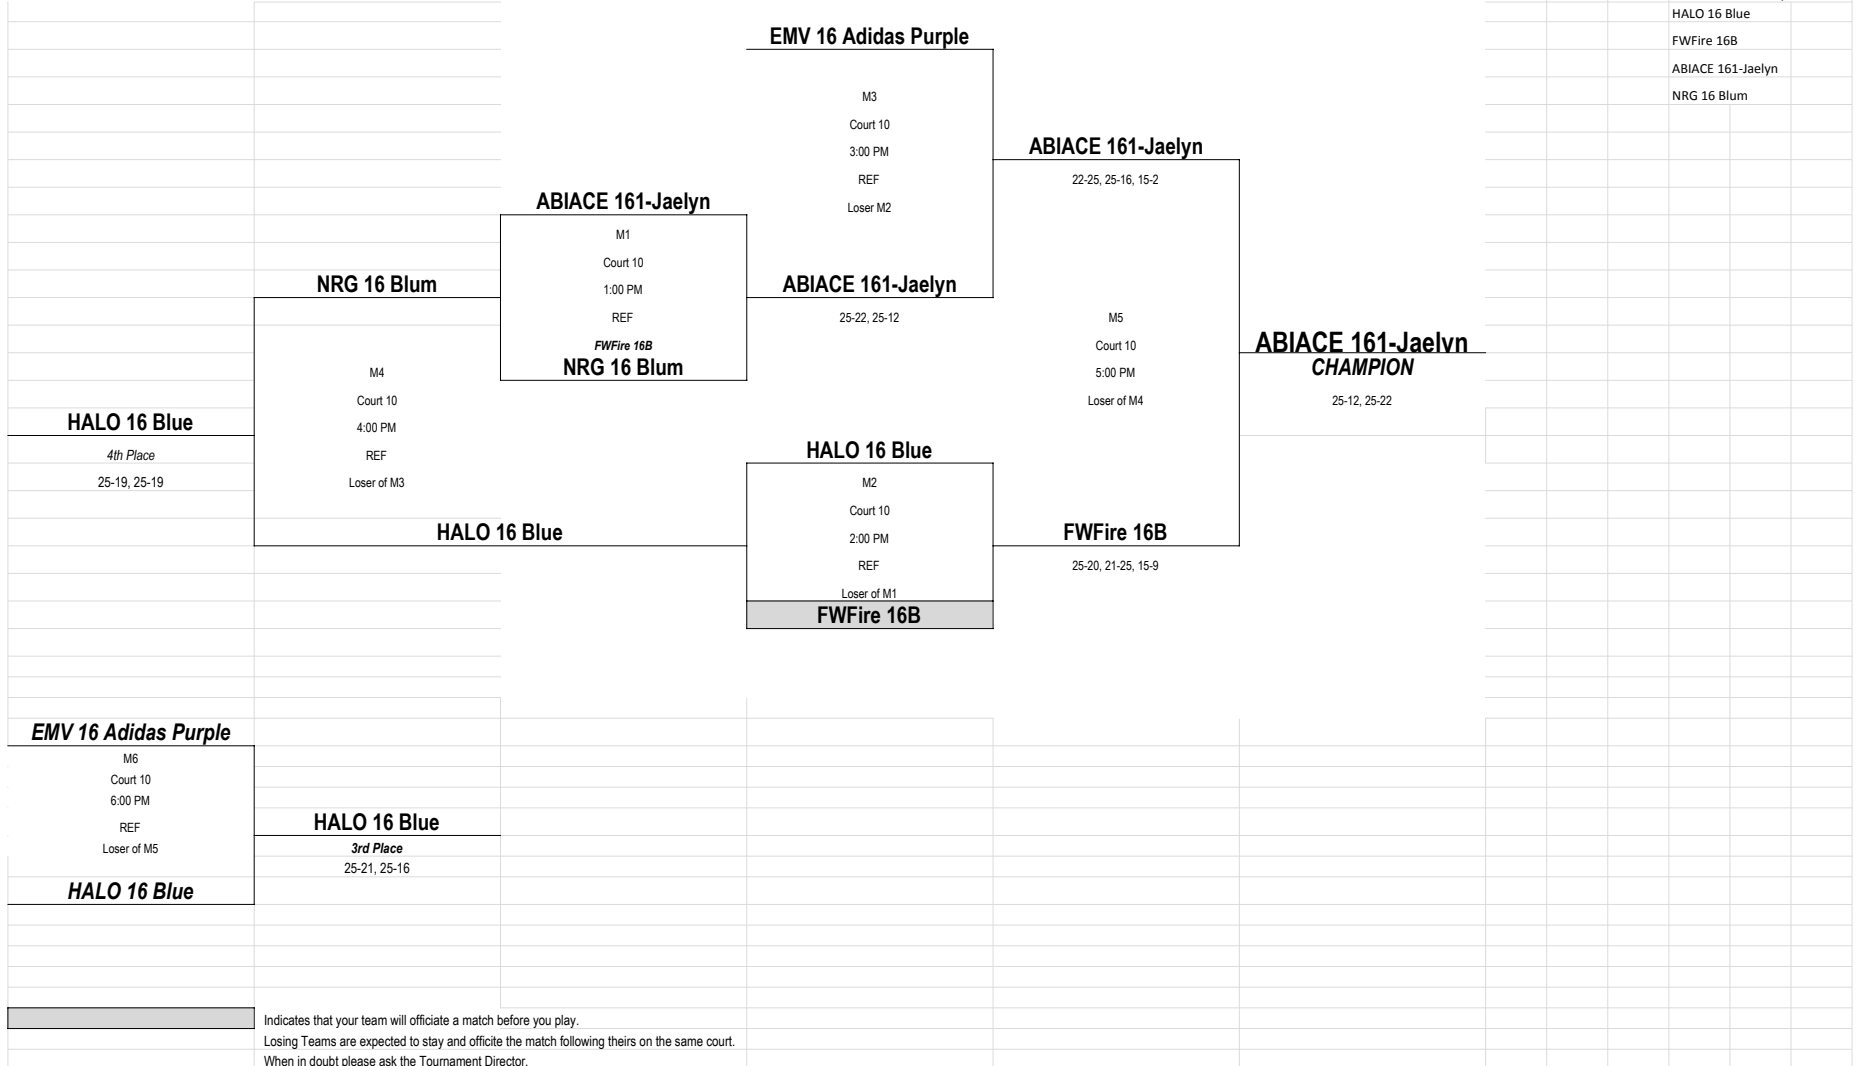

# 16 Silver

## 2019 Fort Worth Classic

Sunday, March 3, 2019  
Game On

Indicates that your team will officiate a match before you play.  
 Losing Teams are expected to stay and officiate the match following theirs on the same court.  
 When in doubt please ask the Tournament Director.