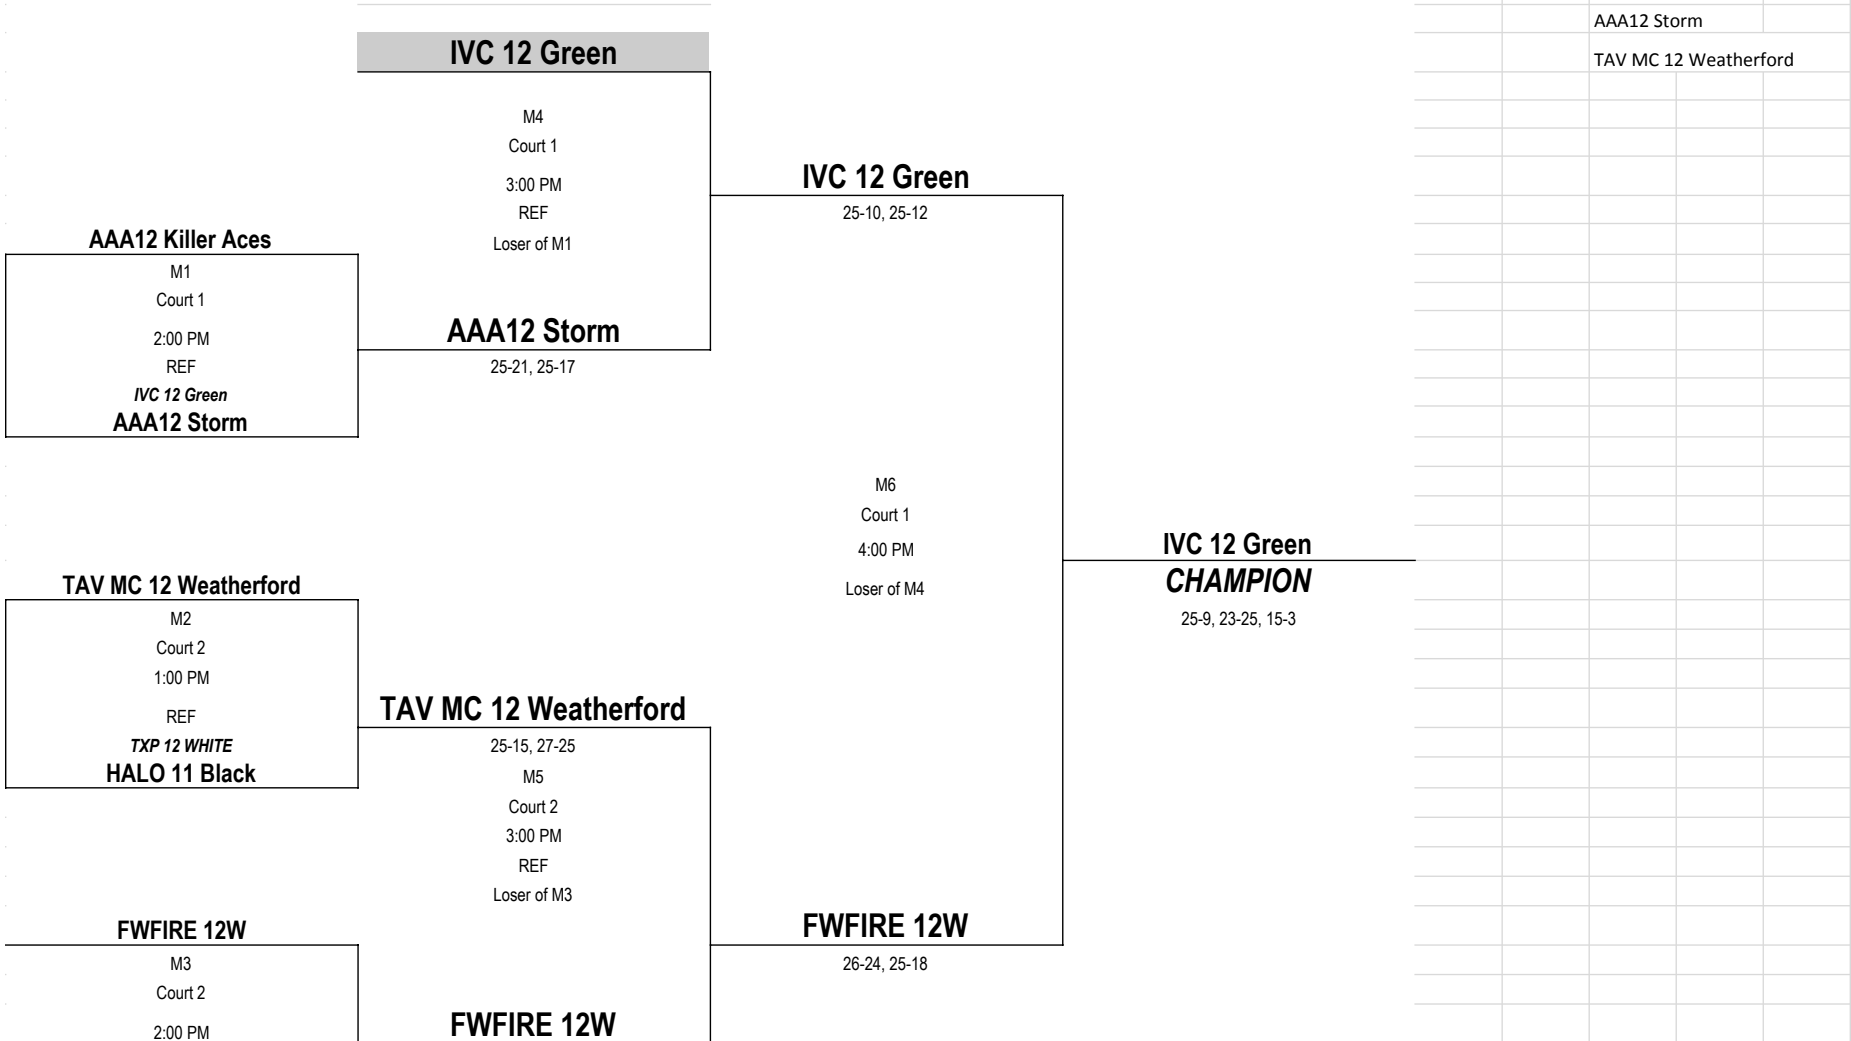

11/12 Silver

2018 Fort Worth Classic

Sunday, March 4, 2018

Game On

REF Loser of M2 TXP 12 WHITE	25-9, 25-12	TXP 12 WHITE			
		M8 Court 2 5:00 PM REF Loser of M7 AAA12 Storm	TXP 12 WHITE 4th Place 25-15, 25-21		
AAA12 Killer Aces M7 Court 2 4:00 PM REF Loser of M5 HALO 11 Black	HALO 11 Black 6th Place 25-16, 9-25, 15-2				

Indicates that your team will officiate a match before you play.
Losing Teams are expected to stay and officiate the match following theirs on the same court.
When in doubt please ask the Tournament Director.