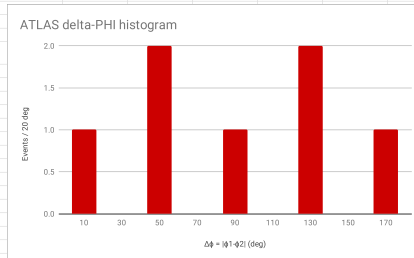

WARNINGS!

ATLAS only!

ATLAS only!

The image shows a full page of graph paper. The grid consists of small squares. A vertical column of squares is shaded gray, located approximately one-third of the way from the right edge of the page. The text 'WARNINGS!' is in the top-left corner, and 'ATLAS only!' appears twice in the top row, once on either side of the shaded column.

WARNINGS!

ATLAS only!

ATLAS only!

The image shows a full page of graph paper with a grid of small squares. A vertical column of squares is shaded gray, located approximately one-third of the way from the right edge. The text 'WARNINGS!' is in the top-left corner, and 'ATLAS only!' appears twice in the top row, once on either side of the shaded column.

WARNINGS!

ATLAS only!

ATLAS only!

The image shows a large grid of empty cells, likely for data entry. The grid is composed of many small squares. A vertical grey bar is present on the right side of the grid, extending from the top to the bottom. The text 'WARNINGS!' is located in the top-left corner, 'ATLAS only!' is in the top-middle, and another 'ATLAS only!' is in the top-right corner.