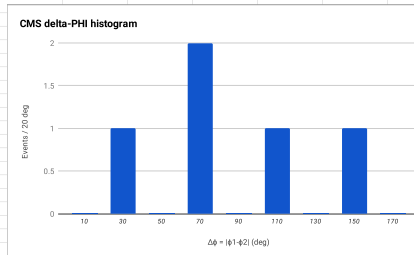

WARNINGS!

ATLAS only!

ATLAS only!

The image shows a full page of graph paper. The grid consists of small squares. A vertical column of squares is shaded gray, located approximately one-third of the way from the right edge of the page. The text 'WARNINGS!' is in the top-left corner, and 'ATLAS only!' appears twice in the top row, once on either side of the shaded column.

WARNINGS!

ATLAS only!

ATLAS only!

The image shows a full page of graph paper with a grid of small squares. A vertical column of squares is shaded gray, located approximately one-third of the way from the right edge. The text 'WARNINGS!' is in the top-left corner, and 'ATLAS only!' appears twice in the top row, once on either side of the shaded column.

WARNINGS!

ATLAS only!

ATLAS only!

The image shows a large grid of empty cells, likely for data entry. The grid is composed of many small squares. A vertical grey bar is present on the right side of the grid, extending from the top to the bottom. The text 'WARNINGS!' is located in the top-left corner, 'ATLAS only!' is in the top-middle, and another 'ATLAS only!' is in the top-right corner.