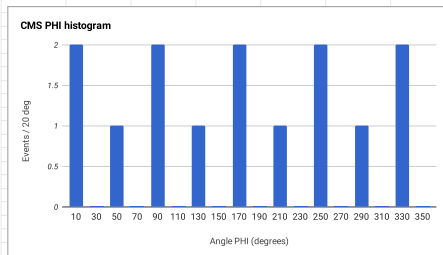

WARNINGS!

ATLAS only!

ATLAS only!

The image shows a full page of graph paper. The grid consists of small squares. A vertical column of squares is shaded gray, located approximately one-third of the way from the right edge of the page. The text 'WARNINGS!' is in the top-left corner, and 'ATLAS only!' appears twice in the top row, once on either side of the shaded column.

WARNINGS!

ATLAS only!

ATLAS only!

The image shows a full page of graph paper with a grid of small squares. A vertical column of squares is shaded gray, located approximately one-third of the way from the right edge. The text 'WARNINGS!' is in the top-left corner, and 'ATLAS only!' appears twice in the top row, once on either side of the shaded column.

WARNINGS!

ATLAS only!

ATLAS only!

The image shows a large grid of empty cells, likely for data entry. The grid is composed of many small squares. A vertical grey bar is present on the right side of the grid, extending from the top to the bottom. The text 'WARNINGS!' is located in the top-left corner, 'ATLAS only!' is in the top-middle, and another 'ATLAS only!' is in the top-right corner.