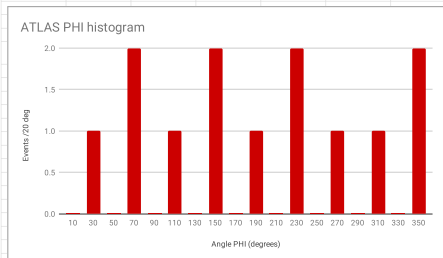

WARNINGS!

ATLAS only!

ATLAS only!

The image shows a full page of graph paper. The grid consists of small squares. A vertical column of squares is shaded gray, located approximately one-third of the way from the right edge of the page. The text 'WARNINGS!' is in the top-left corner, and 'ATLAS only!' appears twice in the top row, once on either side of the shaded column.

WARNINGS!

ATLAS only!

ATLAS only!

The image shows a full page of graph paper with a grid of small squares. A vertical column of squares is shaded gray, located approximately one-third of the way from the right edge. The text 'WARNINGS!' is in the top-left corner, and 'ATLAS only!' appears twice in the top row, once on either side of the shaded column.

WARNINGS!

ATLAS only!

ATLAS only!

The image shows a large grid of empty cells, likely for data entry. The grid is composed of many small squares. A vertical grey bar is present on the right side of the grid, extending from the top to the bottom. The text 'WARNINGS!' is located in the top-left corner, 'ATLAS only!' is in the top-middle, and another 'ATLAS only!' is in the top-right corner.