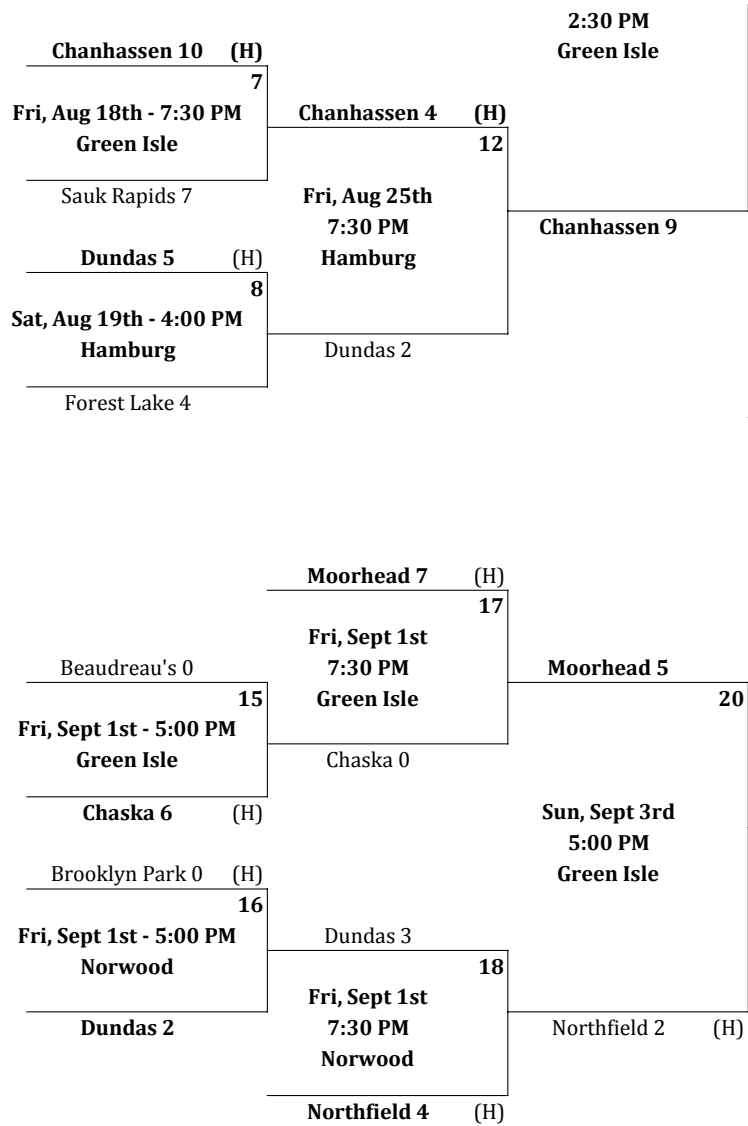

2017 Class B State Tournament Bracket

Tournament Sites	
Green Isle	190 Lake Erin Drive, Green Isle, MN
Hamburg	100 Sophia Ave, Hamburg, MN
Norwood	417 Elm St W, Norwood Young America, MN

Mon, Sept 4th
Noon
Hamburg

Miesville 9 (H)