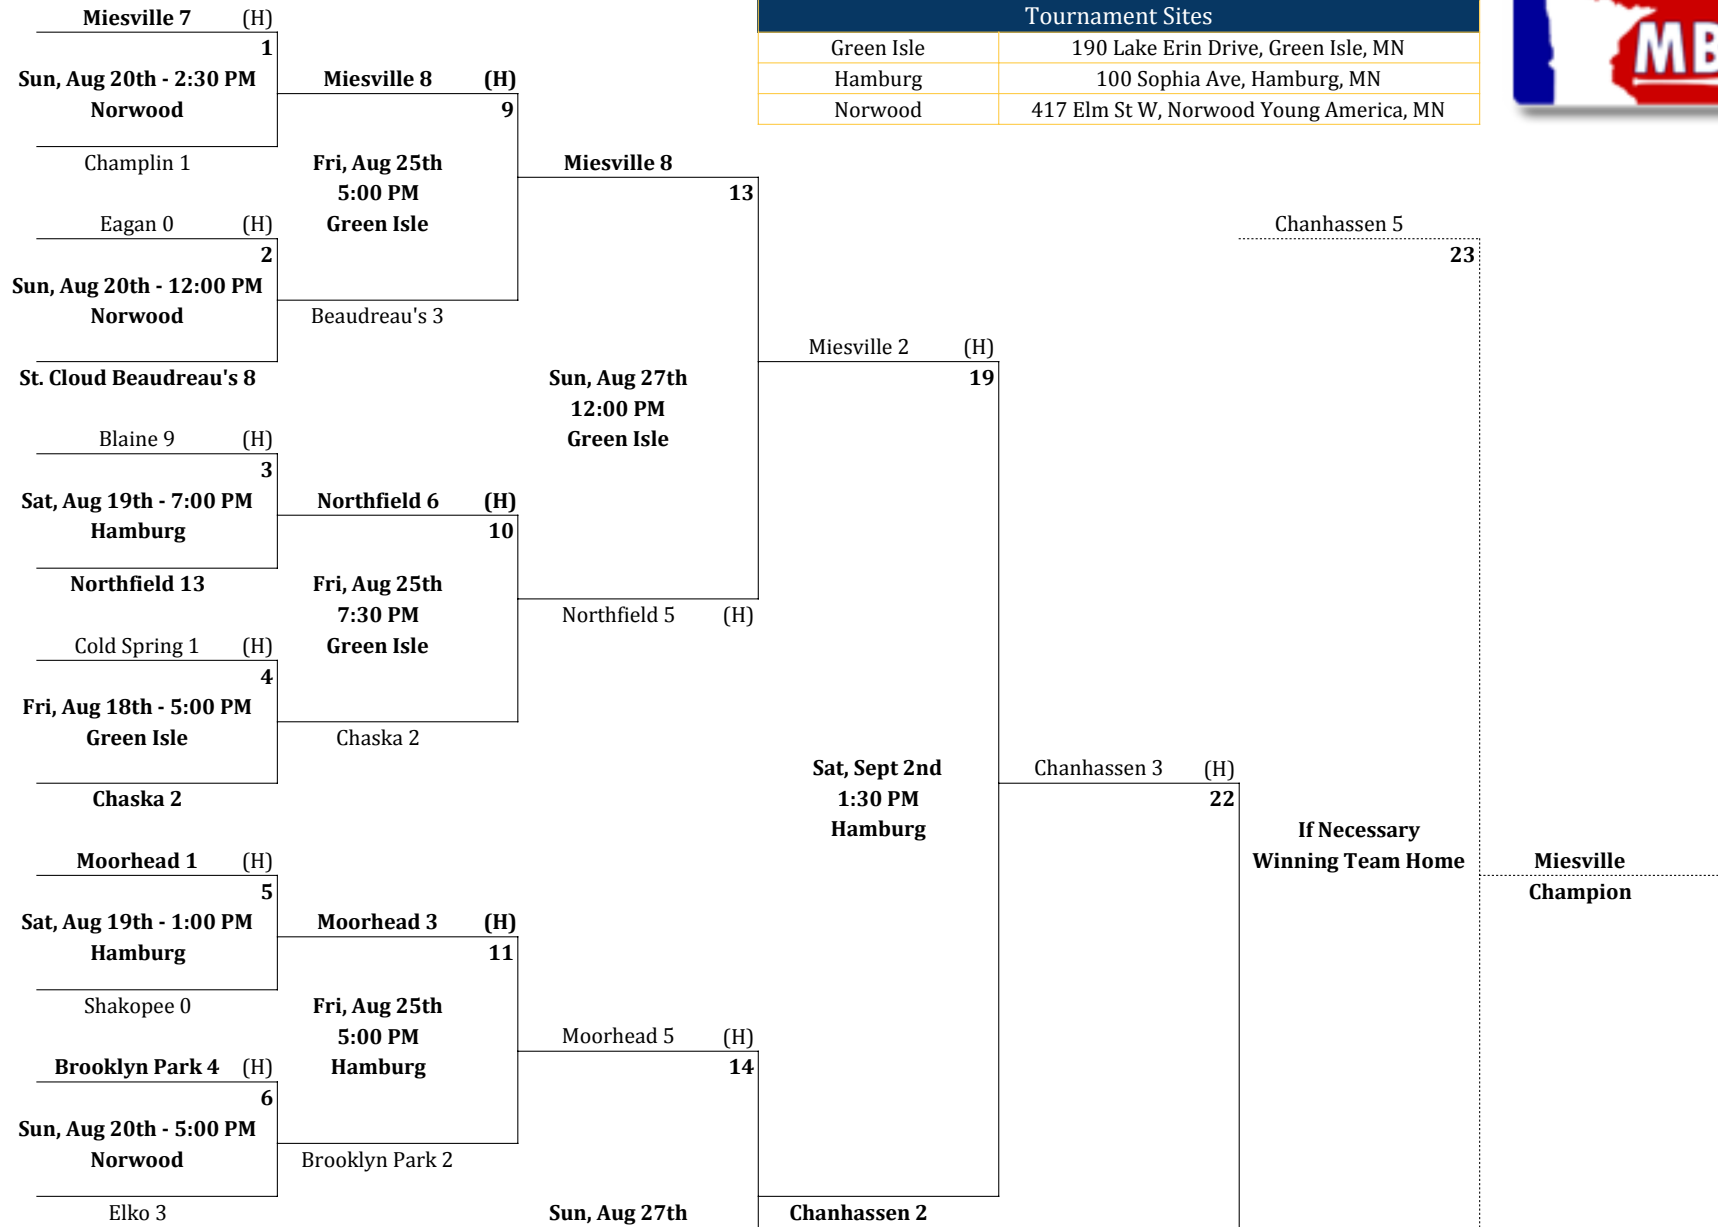

2017 Class B State Tournament Bracket

Tournament Sites	
Green Isle	190 Lake Erin Drive, Green Isle, MN
Hamburg	100 Sophia Ave, Hamburg, MN
Norwood	417 Elm St W, Norwood Young America, MN

Mon, Sept 4th
Noon
Hamburg