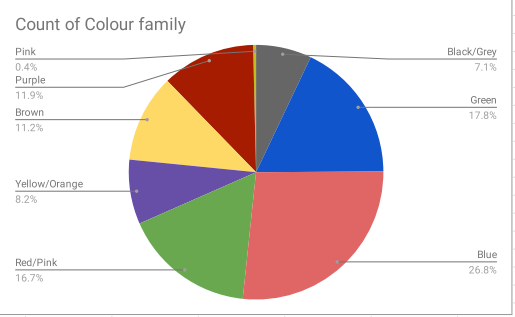

Brand	Name	Range	Colour family	Volume	Comments
Blackstone	Black Stump		Black/Grey	30	
Choosing Keeping	Army Green		Green	80	Brought at Choosing Keeping, London. Probably a rebrand of Diamine Classic Green.
Colourverse	Apollo 11	Moon Landing	Blue	65	
Colourverse	Columbia	Moon Landing	Red/Pink	15	
Colourverse	Eagle	Moon Landing	Blue	15	
Colourverse	One Small Step	Moon Landing	Black/Grey	15	
Colourverse	Tranquility Base	Moon Landing	Green	15	
Diamine	1864 Blue Black	150th Anniversary	Blue	40	
Diamine	Blood Orange	150th Anniversary	Yellow/Orange	40	
Diamine	Blue Velvet	150th Anniversary	Blue	40	
Diamine	Burgundy Royale	150th Anniversary	Red/Pink	40	
Diamine	Carnival	150th Anniversary	Red/Pink	40	
Diamine	Dark Forest	150th Anniversary	Green	40	
Diamine	Espresso	150th Anniversary	Brown	40	
Diamine	Golden Honey	150th Anniversary	Yellow/Orange	40	
Diamine	Lilac Night	150th Anniversary	Purple	40	
Diamine	Purple Dream	150th Anniversary	Purple	40	
Diamine	Regency Blue	150th Anniversary	Blue	40	
Diamine	Safari	150th Anniversary	Green	40	
Diamine	Silver Fox	150th Anniversary	Black/Grey	40	
Diamine	Terracotta	150th Anniversary	Yellow/Orange	40	
Diamine	Tropical Green	150th Anniversary	Green	40	
Diamine	Tudor Blue	150th Anniversary	Blue	40	
Diamine	All the Best	Inkvent 2021		30	
Diamine	Ash	Inkvent 2021		12	
Diamine	Black Ivy	Inkvent 2021		12	
Diamine	Brandy Snap	Inkvent 2021		12	
Diamine	Candle Light	Inkvent 2021		12	
Diamine	Festive Joy	Inkvent 2021		12	
Diamine	Garland	Inkvent 2021		12	
Diamine	Harmony	Inkvent 2021		12	
Diamine	Night Shade	Inkvent 2021		12	
Diamine	Party Time	Inkvent 2021		12	
Diamine	Peach Punch	Inkvent 2021		12	
Diamine	Pink Ice	Inkvent 2021		12	
Diamine	Raspberry Rose	Inkvent 2021		12	
Diamine	Red Robin	Inkvent 2021		12	
Diamine	Ruby Blues	Inkvent 2021		12	
Diamine	Seize the Night	Inkvent 2021		12	
Diamine	Stargazer	Inkvent 2021		12	
Diamine	Storm	Inkvent 2021		12	
Diamine	Subzero	Inkvent 2021		12	
Diamine	Tempest	Inkvent 2021		12	
Diamine	Thunderbolt	Inkvent 2021		12	
Diamine	Vintage Copper	Inkvent 2021		12	
Diamine	Winter Spice	Inkvent 2021		12	
Diamine	Wonderland	Inkvent 2021		12	
Diamine	Yuletide	Inkvent 2021		12	
Diamine	Blue Peppermint	Inkvent 2019	Blue	7	
Diamine	Candy Cane	Inkvent 2019	Red/Pink	7	
Diamine	Elf	Inkvent 2019	Green	7	
Diamine	Festive Cheer	Inkvent 2019	Blue	7	
Diamine	Gingerbread	Inkvent 2019	Brown	7	
Diamine	Gold Star	Inkvent 2019	Yellow/Orange	7	
Diamine	Happy Holidays	Inkvent 2019	Blue	30	
Diamine	Ho Ho Ho	Inkvent 2019	Red/Pink	7	
Diamine	Holly	Inkvent 2019	Green	7	
Diamine	Jack Frost	Inkvent 2019	Blue	7	
Diamine	Midnight Hour	Inkvent 2019	Blue	40	
Diamine	Mistletoe	Inkvent 2019	Green	7	
Diamine	Mulled Wine	Inkvent 2019	Red/Pink	7	
Diamine	Noel	Inkvent 2019	Red/Pink	7	
Diamine	Nutcracker	Inkvent 2019	Brown	7	
Diamine	Pine Embers	Inkvent 2019	Red/Pink	7	
Diamine	Poinsettia	Inkvent 2019	Red/Pink	7	
Diamine	Polar Glow	Inkvent 2019	Blue	7	
Diamine	Purple Bow	Inkvent 2019	Purple	7	
Diamine	Roasted Chestnut	Inkvent 2019	Brown	7	
Diamine	Seasons Greetings	Inkvent 2019	Blue	7	
Diamine	Snow Storm	Inkvent 2019	Black/Grey	7	
Diamine	Solstice	Inkvent 2019	Black/Grey	7	
Diamine	Triple Chocolate	Inkvent 2019	Brown	7	
Diamine	Winter Miracle	Inkvent 2019	Purple	50	
Diamine	Deep Dark Blue	Exclusive Deep Dark	Blue	30	
Diamine	Deep Dark Brown	Exclusive Deep Dark	Brown	30	
Diamine	Deep Dark Green	Exclusive Deep Dark	Green	30	
Diamine	Deep Dark Orange	Exclusive Deep Dark	Yellow/Orange	30	
Diamine	Deep Dark Purple	Exclusive Deep Dark	Purple	30	
Diamine	Deep Dark Red	Exclusive Deep Dark	Red/Pink	30	
Diamine	A Night in Jodhpur	Exclusive German	Blue	80	
Diamine	Bloody Absinthe	Exclusive German	Green	80	
Diamine	Bloody Brexit	Exclusive German	Blue	80	
Diamine	Calligraphy Passion	Exclusive German	Green	30	
Diamine	Communication Breakdown	Exclusive German	Red/Pink	30	
Diamine	November Rain	Exclusive German	Green	30	
Diamine	Ortloffs Kölsche Tinte	Exclusive German	Red/Pink	80	
Diamine	Purple Rain	Exclusive German	Purple	30	
Diamine	Skull & Roses	Exclusive German	Blue	30	
Diamine	Smoke on the Water	Exclusive German	Green	30	
Diamine	Lion Rock	Exclusive Hong Kong	Brown	80	
Diamine	Kong Girls	Exclusive Hong Kong	Purple	80	
Diamine	Chris	Exclusive CultPens	Blue	30	
Diamine	Herbert	Exclusive CultPens	Blue	30	
Diamine	Maureen	Exclusive CultPens	Blue	30	
Diamine	Phillip	Exclusive CultPens	Purple	30	
Diamine	Robert	Exclusive CultPens	Purple	80	
Diamine	Manggis	Exclusive Malaysia	Purple	80	
Diamine	Jalur Gemilang	Exclusive Malaysia	Blue	80	

Blue	71
Purple	32
Red/Pink	45
Yellow/Orange	22
Brown	30
Green	48
Black/Grey	19