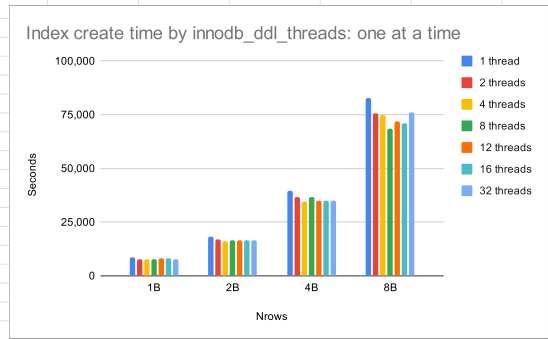

one				
Nthreads	1B	2B	4B	8B
1 thread	8,559	18,310	39,437	82,919
2 threads	7,788	17,011	36,586	75,499
4 threads	7,674	16,243	34,695	74,945
8 threads	7,759	16,517	36,787	68,448
12 threads	8,260	16,343	35,064	71,670
16 threads	7,973	16,647	35,121	70,963
32 threads	7,872	16,649	35,074	76,247
all				
Nthreads	1B	2B	4B	8B
1 thread	8,856	19,078	40,496	85,492
2 threads	6,840	12,504	28,463	66,670
4 threads	4,911	10,218	20,312	44,418
8 threads	4,297	8,897	17,977	36,846
12 threads	4,306	8,741	17,432	37,349
16 threads	4,581	8,476	19,237	34,437
32 threads	4,166	8,656	17,481	37,505

v1  
v2  
v3

one					
Nrows	1B	2B	4B	8B	
32m		7,636	18,013	40,795	84,183
64m		8,728	20,294	40,071	
128m		9,034	19,229	43,572	76,741
256m		8,728	17,537	41,898	87,114
512m		7,782	18,390	36,919	74,221
1g		8,352	16,692	35,494	74,445
2g		7,601	16,486	35,749	64,597
all					
Nrows	1B	2B	4B	8B	
32m		6,254	13,810	29,631	64,915
64m		4,999	12,841	31,662	64,605
128m		6,933	11,368	28,420	61,931
256m		5,160	12,140	27,349	64,360
512m		4,918	13,821	29,360	56,014
1g		4,973	9,247	20,451	42,681
2g		4,600	9,345	19,921	40,221