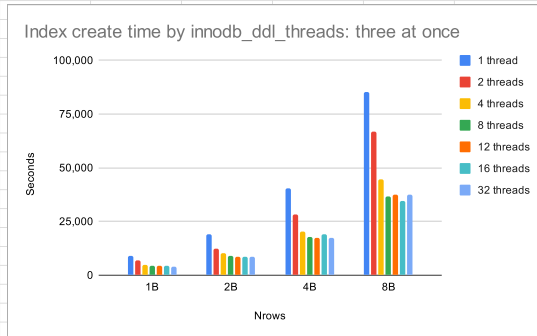

one				
Nthreads	1B	2B	4B	8B
1 thread	8,559	18,310	39,437	82,919
2 threads	7,788	17,011	36,586	75,499
4 threads	7,674	16,243	34,695	74,945
8 threads	7,759	16,517	36,787	68,448
12 threads	8,260	16,343	35,064	71,670
16 threads	7,973	16,647	35,121	70,963
32 threads	7,872	16,649	35,074	76,247
all				
Nthreads	1B	2B	4B	8B
1 thread	8,856	19,078	40,496	85,492
2 threads	6,840	12,504	28,463	66,670
4 threads	4,911	10,218	20,312	44,418
8 threads	4,297	8,897	17,977	36,846
12 threads	4,306	8,741	17,432	37,349
16 threads	4,581	8,476	19,237	34,437
32 threads	4,166	8,656	17,481	37,505

v1  
v2  
v3

one					
Nrows	1B	2B	4B	8B	
32m		7,636	18,013	40,795	84,183
64m		8,728	20,294	40,071	
128m		9,034	19,229	43,572	76,741
256m		8,728	17,537	41,898	87,114
512m		7,782	18,390	36,919	74,221
1g		8,352	16,692	35,494	74,445
2g		7,601	16,486	35,749	64,597
all					
Nrows	1B	2B	4B	8B	
32m		6,254	13,810	29,631	64,915
64m		4,999	12,841	31,662	64,605
128m		6,933	11,368	28,420	61,931
256m		5,160	12,140	27,349	64,360
512m		4,918	13,821	29,360	56,014
1g		4,973	9,247	20,451	42,681
2g		4,600	9,345	19,921	40,221