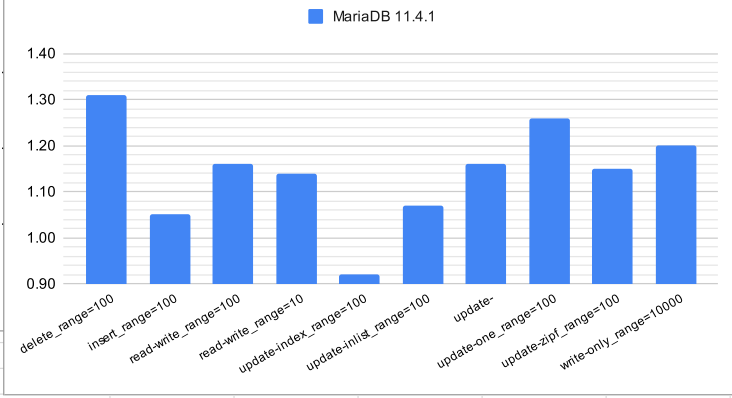

MariaDB 11.4.1	
hot-points_range	1.27	
point-query.pre_r	1.08	
point-query_rang	1.09	
points-covered-p	1.18	
points-covered-p	1.17	
points-covered-si	1.08	
points-covered-si	1.08	
points-notcovere	1.18	
points-notcovere	1.18	
points-notcovere	1.15	
points-notcovere	1.15	
	MariaDB 11.4.1	
random-points.pr	1.20	
random-points.pr	1.19	
random-points.pr	1.11	
random-points_ra	1.20	
random-points_ra	1.18	
random-points_ra	1.11	
	MariaDB 11.4.1	
range-covered-pl	1.15	
range-covered-pl	1.14	
range-covered-si	1.07	
range-covered-si	1.07	
range-notcoverec	1.18	
range-notcoverec	1.18	
range-notcoverec	1.17	
range-notcoverec	1.17	
scan_range=100	1.33	
	MariaDB 11.4.1	
read-only.pre_rar	1.27	
read-only.pre_rar	1.10	
read-only.pre_rar	1.09	
read-only_range-	1.27	
read-only_range-	1.11	
read-only_range-	1.09	
	MariaDB 11.4.1	
delete_range=10	1.31	
insert_range=100	1.05	
read-write_range	1.16	
read-write_range	1.14	
update-index_rar	0.92	
update-inlist_ran	1.07	
update-nonindex	1.16	
update-one_rang	1.26	
update-zipl_rang	1.15	
write-only_rang	1.20	

QPS relative to MySQL 8.0.36: point queries, part 1, 4u,4t

QPS relative to MySQL 8.0.36: point queries, part 2, 4u,4t

QPS relative to MySQL 8.0.36: range queries, part 1, 4u,4t

QPS relative to MySQL 8.0.36: range queries, part 2, 4u,4t

QPS relative to MySQL 8.0.36: writes, 4u,4t

from MariaDB					
	point, part 1	point, part 2	range, part 1	range, part 2	writes
average	1.15	1.17	1.16	1.16	1.14
median	1.15	1.19	1.17	1.11	1.16
min	1.08	1.11	1.07	1.09	0.92
max	1.27	1.20	1.33	1.27	1.31
stddev	0.06	0.04	0.08	0.09	0.11