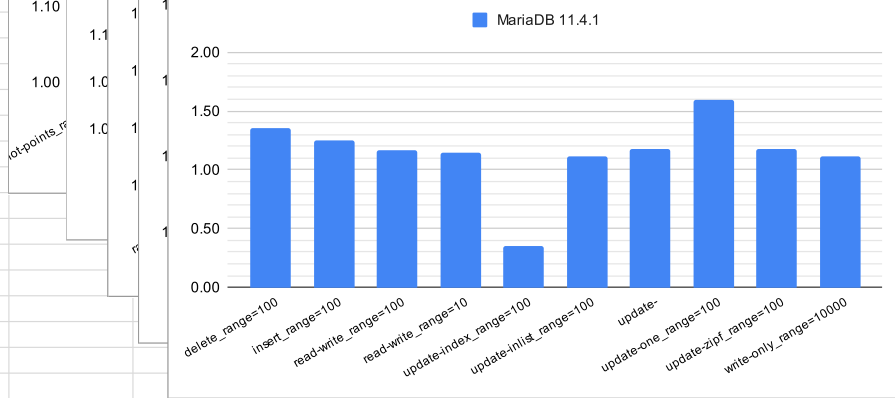

MariaDB 11.4.1	
hot-points_range	1.23	
point-query.pre_r	1.12	
point-query_rang	1.14	
points-covered-p	1.17	
points-covered-p	1.17	
points-covered-si	1.06	
points-covered-si	1.07	
points-notcovere	1.20	
points-notcovere	1.19	
points-notcovere	1.13	
points-notcovere	1.15	
	MariaDB 11.4.1	
random-points.pr	1.23	
random-points.pr	1.20	
random-points.pr	1.13	
random-points_ra	1.22	
random-points_ra	1.19	
random-points_ra	1.13	
	MariaDB 11.4.1	
range-covered-pl	1.15	
range-covered-pl	1.15	
range-covered-si	1.11	
range-covered-si	1.11	
range-notcoverec	1.20	
range-notcoverec	1.20	
range-notcoverec	1.18	
range-notcoverec	1.18	
scan_range=100	1.37	
	MariaDB 11.4.1	
read-only.pre_rar	1.30	
read-only.pre_rar	1.13	
read-only.pre_rar	1.12	
read-only_range=	1.29	
read-only_range=	1.13	
read-only_range=	1.12	
	MariaDB 11.4.1	
delete_range=10	1.36	
insert_range=10	1.25	
read-write_range	1.17	
read-write_range	1.15	
update-index_rar	0.35	
update-inlist_ran	1.11	
update-nonindex	1.18	
update-one_rang	1.60	
update-zipf_rang	1.18	
write-only_range=	1.11	

QPS relative to MySQL 8.0.36: point queries. part 1. 4u.1t

QPS relative to MySQL 8.0.36: point queries, part 2, 4u.1t

QPS relative to MySQL 8.0.36: range queries. part 1. 4u.1t

QPS relative to MySQL 8.0.36: range queries, part 2, 4u.1t

QPS relative to MySQL 8.0.36: writes, 4u.1t

	point, part 1	point, part 2	range, part 1	range, part 2	writes
average	1.15	1.18	1.18	1.18	1.15
median	1.15	1.20	1.18	1.13	1.18
min	1.06	1.13	1.11	1.12	0.35
max	1.23	1.23	1.37	1.30	1.60
stddev	0.05	0.04	0.08	0.09	0.32