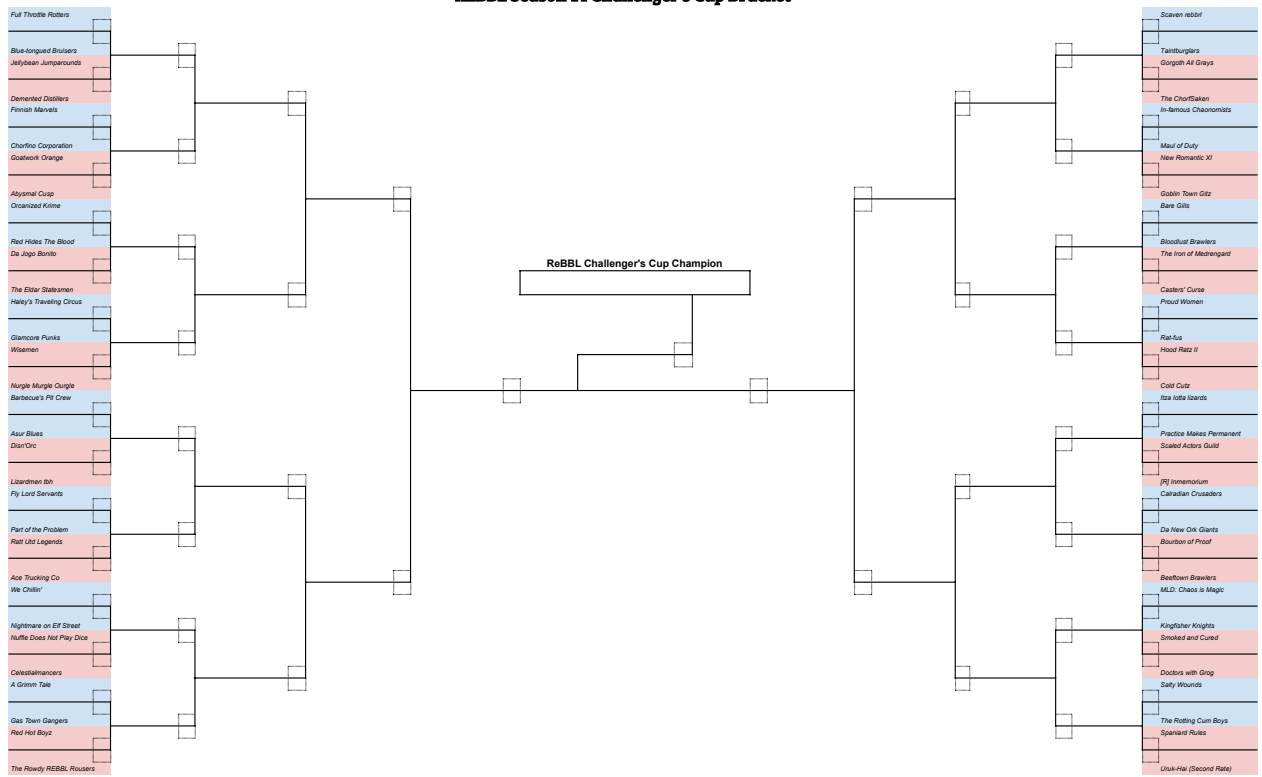

REBBL Season 14 Challenger's Cup Bracket