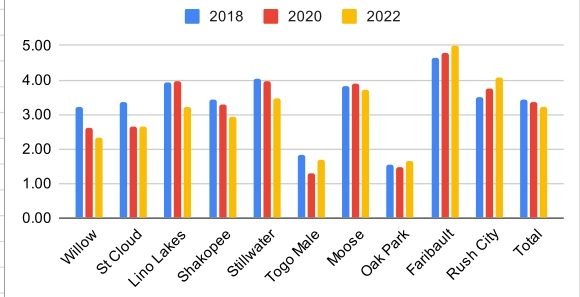

Number of Inmates Per Staff 2018-2022 by

% Change in Inmates to Staff vs. Facility Jan 2018 -