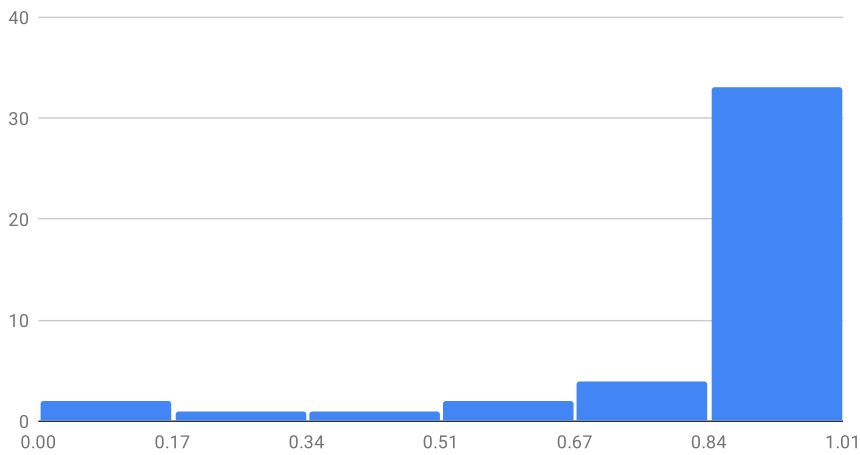

Distribution of Overall Performance Scores

Average score 0.5413953488
Median score 0.57

Distribution of largest contentful paint scores

Average score 0.8381395349
Median score 0.92

Distribution of max potential first input delay scores

Average score 0.01046511628
Median score 0

Score ranges

Distribution of cumulative layout shift scores

Average score	0.8839534884
Median score	1