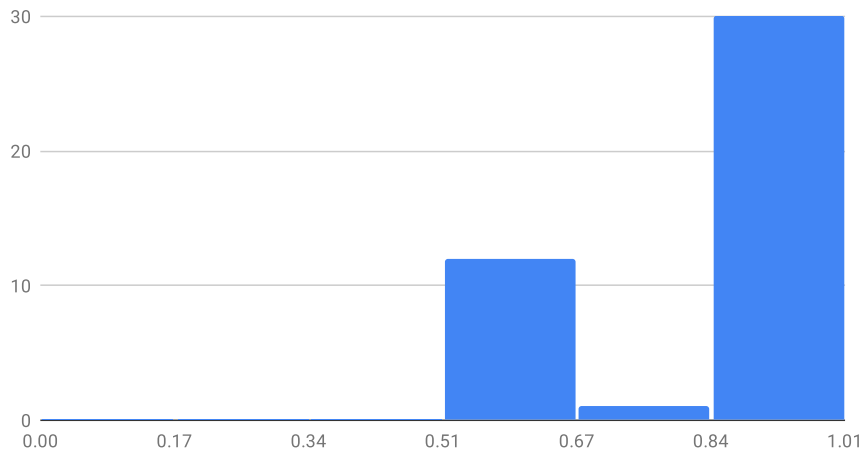

Distribution of Overall Performance Scores

Average score 0.5413953488
Median score 0.57

Distribution of largest contentful paint scores

Average score 0.8381395349
Median score 0.92

Distribution of max potential first input delay scores

Average score 0.01046511628
Median score 0

Score ranges

Distribution of cumulative layout shift scores

Average score	0.8839534884
Median score	1