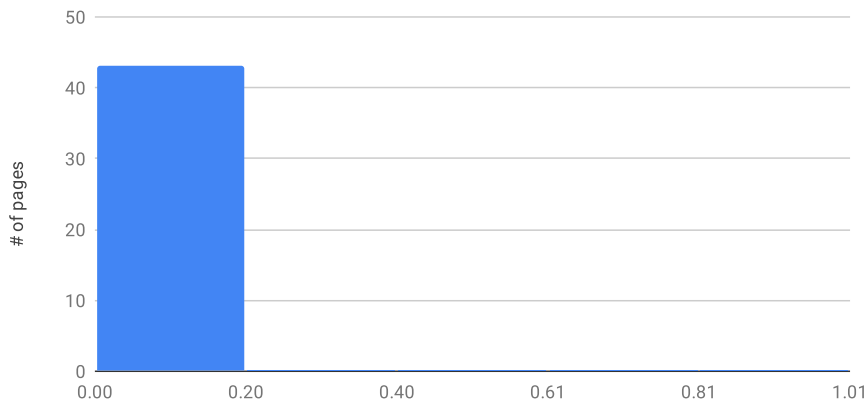

Distribution of Overall Performance Scores

Average score 0.5413953488
Median score 0.57

Distribution of largest contentful paint scores

Average score 0.8381395349
Median score 0.92

Distribution of max potential first input delay scores

Average score 0.01046511628
Median score 0

Score ranges

Distribution of cumulative layout shift scores

Average score	0.8839534884
Median score	1