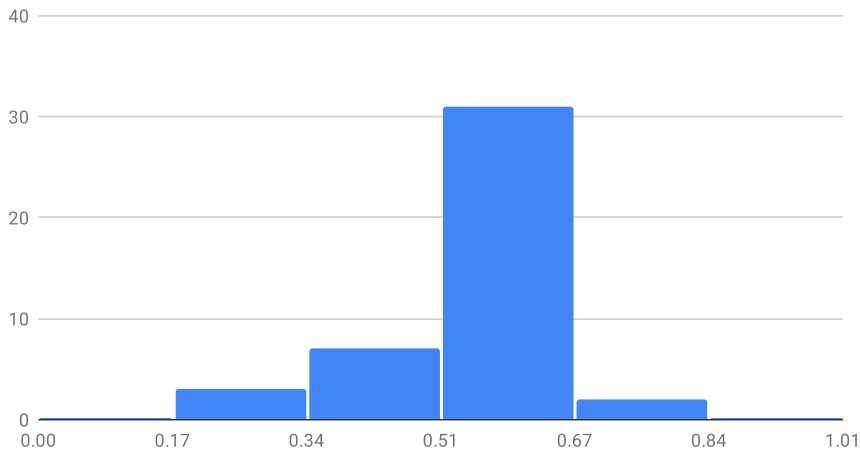

Distribution of Overall Performance Scores

Average score 0.5413953488
Median score 0.57

Distribution of largest contentful paint scores

Average score 0.8381395349
Median score 0.92

Distribution of max potential first input delay scores

Average score 0.01046511628
Median score 0

Score ranges

Distribution of cumulative layout shift scores

Average score	0.8839534884
Median score	1