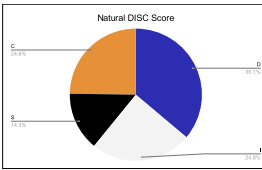

Natural Personality	Adaptive Personality	Natural / Internal Style (Intensity)				Adapted / External Style (Frequency)				Natural Score	Adaptive Score	Personality Change Consistency
		D	I	S	C	D	I	S	C			
Founder 1 CD	CD	70	35	36	100	59	0	44	70	1.05	1.05	79.88%
Founder 2 HS	HS	100	42	22	72	48	57	56	49	1.73	1.29	-61.31%
Founder 3												
Founder 4 DIC	DH	91	68	8	17	85	75	3	17	1.53	1.51	98.96%
Founder 5												
Founder 6 DIC	DH	70	60	22	53	58	55	30	49	1.47	1.41	96.25%
Founder 7 DIC	D	100	41	22	72	48	57	56	49	1.73	1.29	-61.31%
Founder 8 LOC	LOC	61	79	9	54	78	79	12	52	1.00	1.00	96.21%
Founder 9 CD	CD	79	19	33	95	79	42	34	43	1.47	1.41	49.99%
Founder 10 DIC	DIC	100	37	48	53	79	0	0	66	1.66	1.54	71.57%
Founder 11 ID	DH	70	79	48	17	69	56	44	46	1.30	1.42	79.87%
Founder 12 DA	HS	70	80	37	42	38	83	56	30	1.45	1.29	15.52%
Founder 13 DIC	D	100	79	8	77	90	40	0	30	2.00	1.35	86.99%
Founder 14 CD	ID	70	49	22	73	59	60	29	49	1.40	1.40	63.94%
Founder 15 DI	D	100	67	38	19	76	40	45	40	1.69	1.27	81.29%
Founder 16 LOC	DICI	52	69	22	53	69	57	0	90	1.33	1.42	89.92%
Founder 17 DIC	D	100	66	6	63	68	12	3	3	1.84	1.59	72.92%
Founder 18 ID	ID	74	84	9	4	51	100	42	23	1.41	1.48	82.27%
Founder 19 DA	DIC	78	68	19	48	54	42	27	56	1.57	1.42	74.69%
Founder 20 DIC	DIC	91	32	15	73	85	28	3	62	1.55	1.38	99.45%
Founder 21 DIC	DIC	91	17	42	63	72	42	17	68	1.46	1.42	89.29%
Founder 22 CI	CD	48	53	36	73	61	42	9	83	1.33	1.36	89.92%
Founder 23 DIC	D	79	39	19	73	90	28	9	43	1.49	1.35	86.99%
Founder 24 DI	D	91	69	12	31	61	42	3	33	1.76	1.40	82.37%
Founder 25 DA	CD	71	53	36	68	61	42	34	68	1.43	1.35	49.94%
Founder 26 DIC	DIC	100	42	22	76	50	0	0	60	1.75	1.12	96.99%
Founder 27 DIC	DIC	83	14	65	79	12	41	54	54	1.38	1.25	93.32%
Founder 28 CI	HS	38	69	36	73	53	69	52	43	1.35	1.39	84.97%
Founder 29 IC	ID	71	69	65	8	69	85	27	17	1.58	1.38	82.92%
Founder 30 DA	DH	83	68	23	31	68	53	17	26	1.55	1.45	96.97%
Founder 31 CD	DIC	71	28	33	83	79	12	9	77	1.48	1.29	94.92%
Founder 32 D	LOC	91	43	42	23	59	64	41	54	1.46	1.44	27.89%
Founder 33												
Founder 34												
Founder 35 DA	ID	62	53	48	38	59	81	34	26	1.33	1.41	69.49%
Founder 36 DA	DH	91	68	33	19	62	79	17	3	1.60	1.47	96.92%
Founder 37 CS	CS	38	32	65	82	28	28	58	83	1.19	1.05	99.92%
Founder 38 DA	ID	62	59	48	31	65	79	27	26	1.34	1.44	83.99%
Founder 39												
Founder 40 DIC	DIC	91	32	19	63	91	28	3	43	1.53	1.34	97.95%
Founder 41 CD	DIC	62	39	42	57	74	53	9	62	1.30	1.47	89.92%