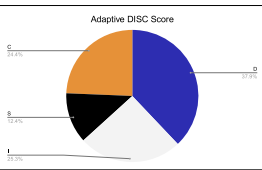

Natural Personality	Adaptive Personality	Natural / Internal Style (Intensity)				Adapted / External Style (Frequency)				Natural Score	Adaptive Score	Personality Change Consistency
		D	I	S	C	D	I	S	C			
Founder 1 CD	CD	70	35	36	100	59	0	44	70	1.05	1.05	79.88%
Founder 2 HS	HS	100	42	22	72	48	57	56	49	1.73	1.29	-61.31%
Founder 3												
Founder 4 DIC	DH	91	68	8	17	85	75	3	17	1.53	1.51	98.96%
Founder 5												
Founder 6 DIC	DH	70	60	22	53	58	55	30	49	1.47	1.41	96.25%
Founder 7 DIC	D	100	41	22	72	48	57	56	49	1.73	1.29	-61.31%
Founder 8 LOC	LOC	61	79	9	54	78	79	12	52	1.00	1.00	96.21%
Founder 9 CD	CD	79	19	33	95	79	42	34	43	1.47	1.41	49.99%
Founder 10 DIC	DIC	100	37	48	53	79	0	0	66	1.66	1.54	71.57%
Founder 11 ID	DH	70	79	48	17	69	56	44	46	1.30	1.42	79.87%
Founder 12 DA	HS	70	80	37	42	38	83	56	30	1.45	1.29	15.52%
Founder 13 DIC	D	100	79	8	77	90	40	0	30	2.00	1.35	86.99%
Founder 14 CD	ID	70	49	22	73	59	60	29	49	1.40	1.40	63.94%
Founder 15 DI	D	100	67	38	19	76	40	45	40	1.69	1.27	81.29%
Founder 16 LOC	DICI	52	69	22	53	69	57	0	90	1.33	1.42	89.92%
Founder 17 DIC	D	100	66	6	63	68	12	3	3	1.84	1.59	72.92%
Founder 18 ID	ID	74	84	9	4	51	100	42	23	1.41	1.48	82.27%
Founder 19 DA	DIC	78	68	19	48	54	42	27	56	1.57	1.42	74.69%
Founder 20 DIC	DIC	91	32	15	73	85	28	3	62	1.55	1.38	99.45%
Founder 21 DIC	DIC	91	17	42	63	72	42	17	68	1.46	1.42	89.29%
Founder 22 CI	CD	48	53	36	73	61	42	9	83	1.33	1.36	89.92%
Founder 23 DIC	D	79	39	19	73	90	28	9	43	1.49	1.35	86.99%
Founder 24 DI	D	91	69	12	31	61	42	3	33	1.76	1.40	82.37%
Founder 25 DA	CD	71	53	36	68	61	42	34	68	1.43	1.35	49.94%
Founder 26 DIC	DIC	100	42	22	76	50	0	0	60	1.75	1.12	96.99%
Founder 27 DIC	DIC	83	14	65	79	12	41	54	54	1.38	1.25	93.32%
Founder 28 CI	HS	38	69	36	73	53	69	52	43	1.35	1.39	84.97%
Founder 29 IC	ID	71	69	65	8	69	85	27	17	1.58	1.38	82.92%
Founder 30 DA	DH	83	68	23	31	68	53	17	26	1.55	1.45	96.97%
Founder 31 CD	DIC	71	28	33	83	79	12	9	77	1.48	1.29	94.92%
Founder 32 D	LOC	91	43	42	23	59	64	41	54	1.46	1.44	27.89%
Founder 33												
Founder 34												
Founder 35 DA	ID	62	53	48	38	59	81	34	26	1.33	1.41	69.49%
Founder 36 DA	DH	91	68	33	19	62	79	17	3	1.60	1.47	96.92%
Founder 37 CS	CS	38	32	65	82	28	28	58	83	1.19	1.05	99.92%
Founder 38 DA	ID	62	59	48	31	65	79	27	26	1.34	1.44	83.99%
Founder 39												
Founder 40 DIC	DIC	91	32	19	63	91	28	3	43	1.53	1.34	97.95%
Founder 41 CD	DIC	62	39	42	57	74	53	9	62	1.30	1.47	89.92%