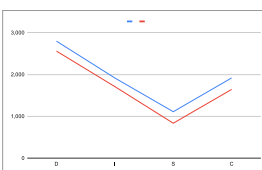

Natural Personality	Adaptive Personality	Natural / Internal Style (Intensity)				Adapted / External Style (Frequency)				Natural Score	Adaptive Score	Personality Change Consistency
		D	I	S	C	D	I	S	C			
Founder 1 CD	CD	70	35	36	100	59	0	44	70	1.05	1.05	79.88%
Founder 2 HS	HS	100	42	22	72	48	57	56	49	1.73	1.29	-61.31%
Founder 3												
Founder 4 DIC	DH	91	68	8	17	85	75	3	17	1.53	1.51	98.96%
Founder 5												
Founder 6 DIC	DH	70	60	22	53	58	55	30	49	1.47	1.41	96.25%
Founder 7 DIC	D	100	41	22	72	48	57	56	49	1.73	1.29	-61.31%
Founder 8 LOC	LOC	61	79	9	54	78	79	12	52	1.00	1.00	96.21%
Founder 9 CD	CD	79	19	33	95	79	42	34	43	1.47	1.41	49.99%
Founder 10 DIC	DIC	100	37	48	53	79	0	0	66	1.66	1.54	71.57%
Founder 11 ID	DH	70	79	48	17	69	56	44	46	1.30	1.42	79.87%
Founder 12 DA	HS	70	80	37	42	38	83	56	30	1.45	1.29	15.52%
Founder 13 DIC	D	100	79	8	77	90	40	0	30	2.00	1.35	86.99%
Founder 14 CD	ID	70	49	22	73	59	60	29	49	1.40	1.40	63.94%
Founder 15 DI	D	100	67	38	19	76	40	45	40	1.69	1.27	81.29%
Founder 16 LOC	DICI	52	69	22	53	69	57	0	90	1.33	1.42	89.92%
Founder 17 DIC	D	100	66	6	63	68	12	3	3	1.84	1.59	72.92%
Founder 18 ID	ID	74	84	9	4	51	100	42	23	1.41	1.48	82.27%
Founder 19 DA	DIC	78	68	19	48	54	42	27	56	1.57	1.42	74.69%
Founder 20 DIC	DIC	91	32	15	73	85	28	3	62	1.55	1.38	99.45%
Founder 21 DIC	DIC	91	17	42	63	72	42	17	68	1.46	1.42	89.29%
Founder 22 CI	CD	48	53	36	73	61	42	9	83	1.33	1.36	89.92%
Founder 23 DIC	D	79	39	19	73	90	28	9	43	1.49	1.35	86.99%
Founder 24 DI	D	91	69	12	31	61	42	3	33	1.76	1.40	82.37%
Founder 25 DA	CD	71	53	36	68	61	42	34	68	1.43	1.35	49.94%
Founder 26 DIC	DIC	100	42	22	76	50	0	0	60	1.75	1.12	96.99%
Founder 27 DIC	DIC	83	14	65	79	12	41	54	54	1.38	1.25	93.32%
Founder 28 CI	HS	38	69	36	73	53	69	52	43	1.35	1.39	84.97%
Founder 29 IC	ID	71	69	65	8	69	85	27	17	1.58	1.38	82.92%
Founder 30 DA	DH	83	68	23	31	68	53	17	26	1.55	1.45	96.97%
Founder 31 CD	DIC	71	28	33	83	79	12	9	77	1.48	1.29	94.92%
Founder 32 D	LOC	91	43	42	23	59	64	41	54	1.46	1.44	27.89%
Founder 33												
Founder 34												
Founder 35 DA	ID	62	53	48	38	59	81	34	26	1.33	1.41	69.49%
Founder 36 DA	DH	91	68	33	19	62	79	17	3	1.60	1.47	96.92%
Founder 37 CS	CS	38	32	65	82	28	28	58	83	1.19	1.05	99.92%
Founder 38 DA	ID	62	59	48	31	65	79	27	26	1.34	1.44	83.99%
Founder 39												
Founder 40 DIC	DIC	91	32	19	63	91	28	3	43	1.53	1.34	97.95%
Founder 41 CD	DIC	62	39	42	57	74	53	9	62	1.30	1.47	89.92%