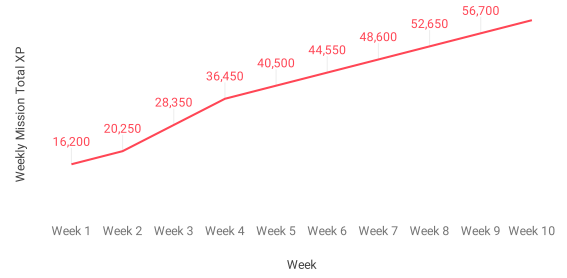

Overall XP Breakdown

Weekly XP Left	0
Daily XP Left	108,000
XP Needed (- Missions)	147,000

WEEKLY MISSION XP

Week	Weekly Mission XP	Weekly Increase	Total Increase
Week 1	16,200	-	-
Week 2	20,250	4,050	4,050
Week 3	28,350	8,100	12,150
Week 4	36,450	8,100	20,250
Week 5	40,500	4,050	24,300
Week 6	44,550	4,050	28,350
Week 7	48,600	4,050	32,400
Week 8	52,650	4,050	36,450
Week 9	56,700	4,050	40,500
Week 10	60,750	4,050	44,550

VALORANT Weekly Mission XP Progress

[1] This cell contains a Google Analytics function that monitors the number of people opening the page.

Feel free to delete, it won't affect your use of the tool!

[2] Your Level should be the level you are currently working through, which will be highlighted in-game with a progress bar underneath.