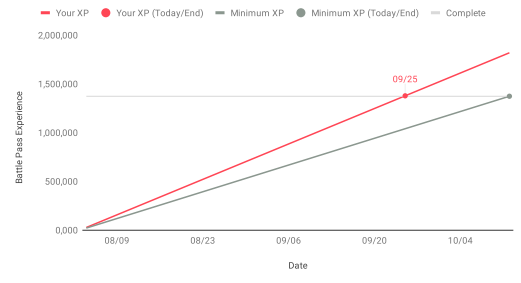

Loading... [1]

VALORANT Battle Pass Progress