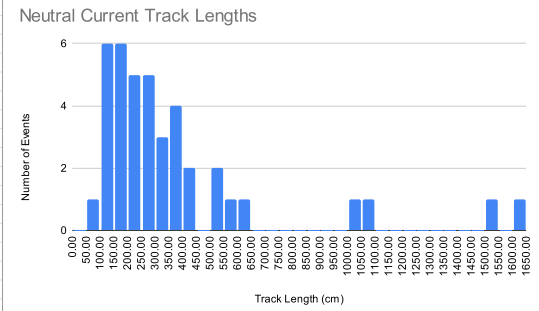

NuMu	
Image	Avg Length
1	899.375
2	289
3	660
4	830
5	715
6	627

Neutral Current	
Image	Avg Length
1	400
2	200
3	300
4	250
5	510
6	350
7	250
8	325
9	175
10	575
11	280
12	130
13	150
14	360
15	1500
16	500
17	200
18	100
19	250
20	200
21	400
22	1600
23	125
24	100
25	300
26	100
27	600
28	180
29	80
30	350
31	200
32	200
33	1000
34	180
35	100
36	1050
37	150
38	385
39	150
40	250