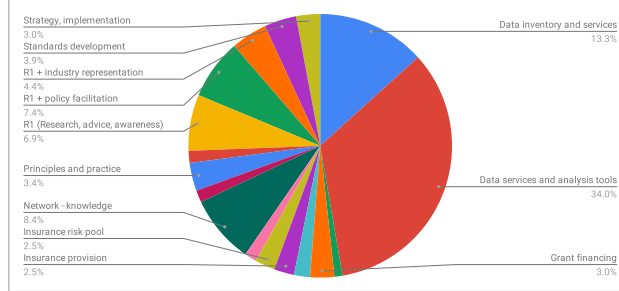

Types	Count	Activity (primary function)	Count
Agency	6	Data inventory and services	27
Alliance	14	Data services and analysis tools	69
Bank	3	Disaster and catastrophe models	0
Community	2	Grant and loan financing	2
Facility	9	Grant financing	6
Initiative	26	Influence	4
Institute	12	Insurance provision	5
NGO	9	Insurance risk pool	5
Commercial org	1	Other	0
Partnership	7	Market development	3
Programme	19	Network - knowledge	17
Think tank	5	Network - technology	3
Tools	98	Principles and practice	7
		Reporting principles and practice	3
		R1 (Research, advice, awareness)	14
		R1 + policy facilitation	15
		R1 + industry representation	9
		Service provider	0
		Standards development	8
		Strategy, implementation	6