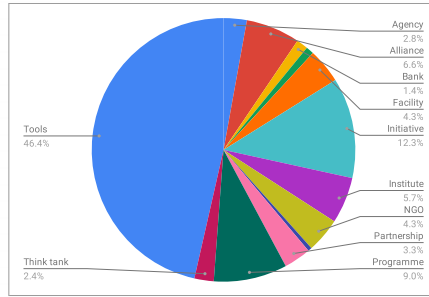

Types	Count	Activity (primary function)	Count
Agency	6	Data inventory and services	27
Alliance	14	Data services and analysis tools	69
Bank	3	Disaster and catastrophe models	0
Community	2	Grant and loan financing	2
Facility	9	Grant financing	6
Initiative	26	Influence	4
Institute	12	Insurance provision	5
NGO	9	Insurance risk pool	5
Commercial org	1	Other	0
Partnership	7	Market development	3
Programme	19	Network - knowledge	17
Think tank	5	Network - technology	3
Tools	98	Principles and practice	7
		Reporting principles and practice	3
		R1 (Research, advice, awareness)	14
		R1 + policy facilitation	15
		R1 + industry representation	9
		Service provider	0
		Standards development	8
		Strategy, implementation	6