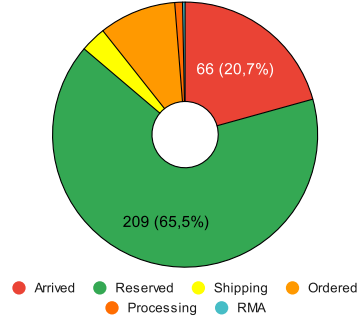

This sheet was not reachable from the 03.03.2022 to the 05.03.2022. Why?

That is indeed a good question. Regarding visibility, nothing was changed but has for some reason ... I will keep an eye on that one and am sorry for the inconvenience that may have caused.

Participants: 317

Configurations

Status

Reservation Estimates

Reservations by Date and Configuration

[1] Please always update this to when you added (or edited) your row.

Feel free to just bump it up each visit ;)