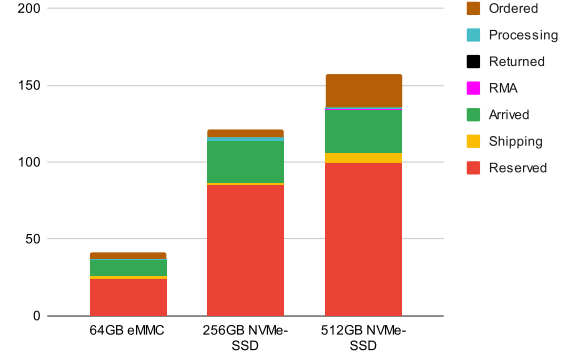

This sheet was not reachable from the 03.03.2022 to the 05.03.2022. Why?

That is indeed a good question. Regarding visibility, nothing was changed but has for some reason ... I will keep an eye on that one and am sorry for the inconvenience that may have caused.

Participants: 317

Configurations

Status

Reservation Estimates

Reservations by Date and Configuration

[1] Please always update this to when you added (or edited) your row.

Feel free to just bump it up each visit ;)