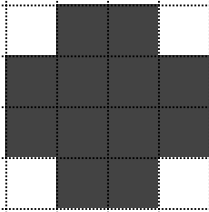

	Proposed by:	Solaris Scorch
	Status:	done
	Address	fe0

												Proposed by:	Reaver	floating left
												Status:	added	
												Address		

	Proposed by:	Reaver	full circle
	Status:	added	
	Address		

Reaver's note [2]

[1] 146-150 are floating pieces which are not covered in the base LOFT set. The remaining four positions I didn't add (upper left, lower right, center, and lower) are all present in the base set. Their exact positions as I have made them can be adjusted if needed. Their sizes are probably good but not strictly important. Do not add multiple sizes; use only one best size to fit all cases.

[2] Intentionally shaped as a starlike pseudo-octagon. Can fill the following roles: large circle, large octagon, diagonal square, multiple star shapes, and in a limited number of cases, a cross. This shape seems optimal for all of these use cases.