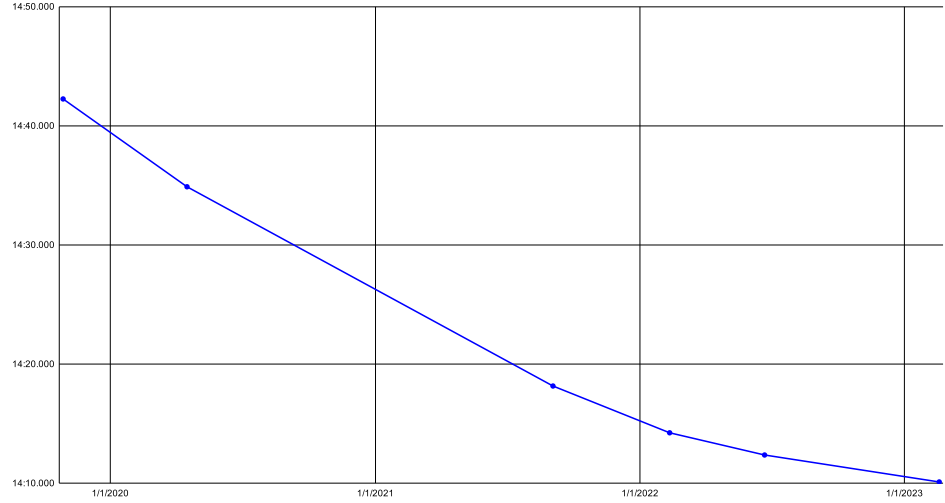

Time	Timesave	Date	Place (When Achieved)	Attempt	Run Link
14:42.247		10/28/2019	2nd	43	Link
14:34.876	-7.371	4/16/2020	2nd	85	Link
14:18.153	-16.723	9/3/2021	*WR* 1st	128	Link
14:14.227	-3.926	2/11/2022	*WR* 1st	129	Link
14:12.363	-1.864	6/22/2022	*WR* 1st	131	Link
14:10.100	-2.263	2/18/2023	*WR* 1st	325	Link

[HOME](#)

The Lost Levels Category Extensions | 1 Warp