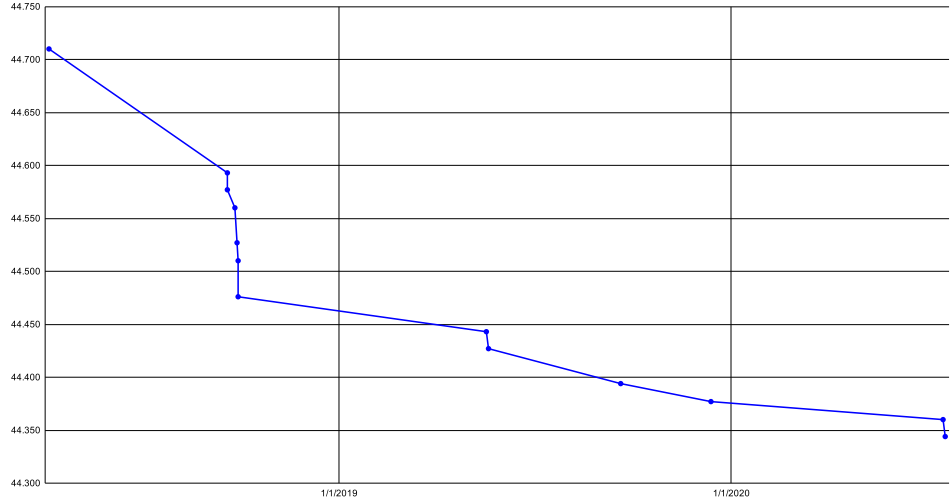

Time	Frames Saved	Date	Place (When Achieved)	8 - X	Run Link
44.710		4/6/2018	5th	8-6	Link
44.593	7	9/19/2018	Tied 6th	8-D	No Video
44.577	1	9/19/2018	6th	8-E	Link
44.560	1	9/26/2018	6th	8-F	Link
44.527	2	9/28/2018	Tied 4th	8-H	Link
44.510	1	9/29/2018	Tied 3rd	8-I	No Video
44.476	2	9/29/2018	*WR* 1st	8-K	Link
44.443	2	5/18/2019	2nd	8-1	Link
44.427	1	5/20/2019	2nd	8-2	Link
44.394	2	9/20/2019	2nd	8-4	Link
44.377	1	12/13/2019	Tied 2nd	8-5	Link
44.360	1	7/16/2020	Tied 2nd	8-6	Link
44.344	1	7/18/2020	*WR* Tied 1st	8-7	Link

[HOME](#)

Super Mario Bros. Category Extensions | 8-4 IL