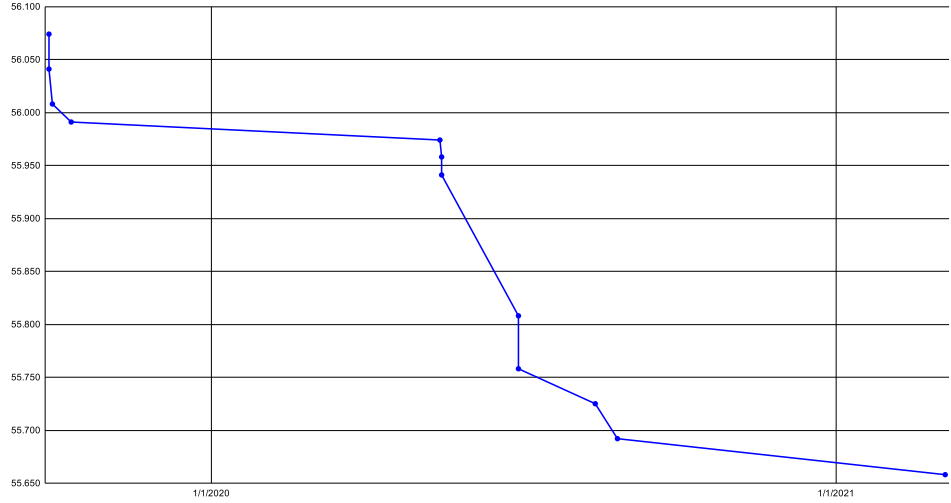

Time	Frames Saved	Date	Place (When Achieved)	8 - X	Run Link
56.074		9/28/2019	*WR* 1st	8-4	No Video
56.041	2	9/28/2019	*WR* 1st	8-6	Link
56.008	2	9/30/2019	*WR* 1st	8-8	Link
55.991	1	10/11/2019	*WR* 1st	8-9	Link
55.974	1	5/14/2020	*WR* 1st	8-A	Link
55.958	1	5/15/2020	2nd	8-B	Link
55.941	1	5/15/2020	*WR* Tied 1st	8-C	Link
55.808	8	6/29/2020	*WR* Tied 1st	8-K	Link
55.758	3	6/29/2020	*WR* 1st	8-2	Link
55.725	2	8/13/2020	*WR* Tied 1st	8-4	Link
55.692	2	8/26/2020	*WR* 1st	8-6	Link
55.658	2	3/6/2021	*WR* 1st	8-8	Link

[HOME](#)

The Lost Levels Category Extensions | 8-4 IL