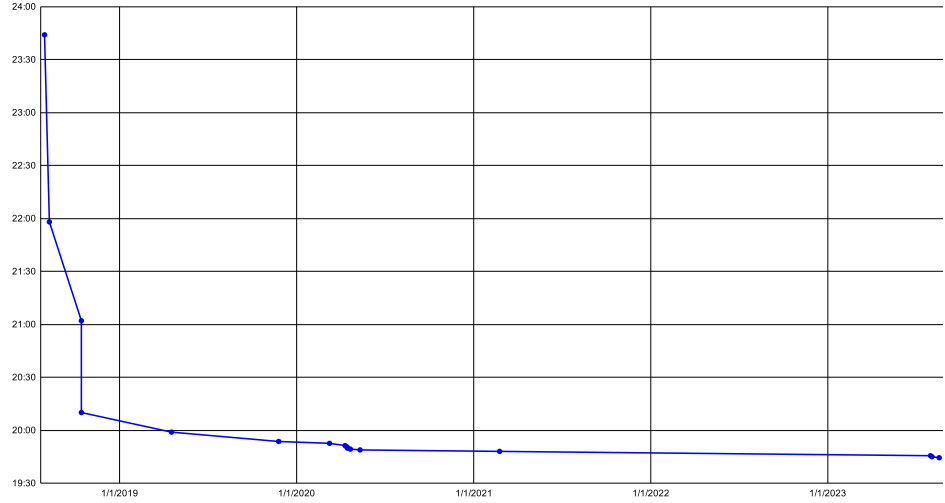

Time	Timesave	Date	Place (When Achieved)	Attempt	Run Link
23:44		7/30/2018	40th	1	Link
21:58	-1:46	8/9/2018	29th	?	Link
21:02	-0:56	10/14/2018	22nd	?	No Video
20:10	-0:52	10/14/2018	7th	17	Link
19:58.909	-0:12	4/18/2019	3rd	217	Link
19:53.601	-5.308	11/25/2019	*WR* 1st	703	Link
19:52.569	-1.032	3/9/2020	*WR* 1st	1043	Link
19:51.271	-1.298	4/10/2020	*WR* 1st	1270	Link
19:50.456	-0.815	4/14/2020	*WR* 1st	1401	Link
19:49.840	-0.616	4/15/2020	*WR* 1st	1450	Link
19:49.291	-0.549	4/21/2020	*WR* 1st	1498	Link
19:48.825	-0.466	5/11/2020	*WR* 1st	1638	Link
19:47.993	-0.832	2/23/2021	*WR* 1st	2219	Link
19:45.548	-2.445	8/1/2023	*WR* 1st	2544	Link
19:44.998	-0.550	8/4/2023	*WR* 1st	2844	Link
19:44.383	-0.615	8/19/2023	*WR* 1st	3381	Link

[HOME](#)

Super Mario Bros. | Warpless All-Stars