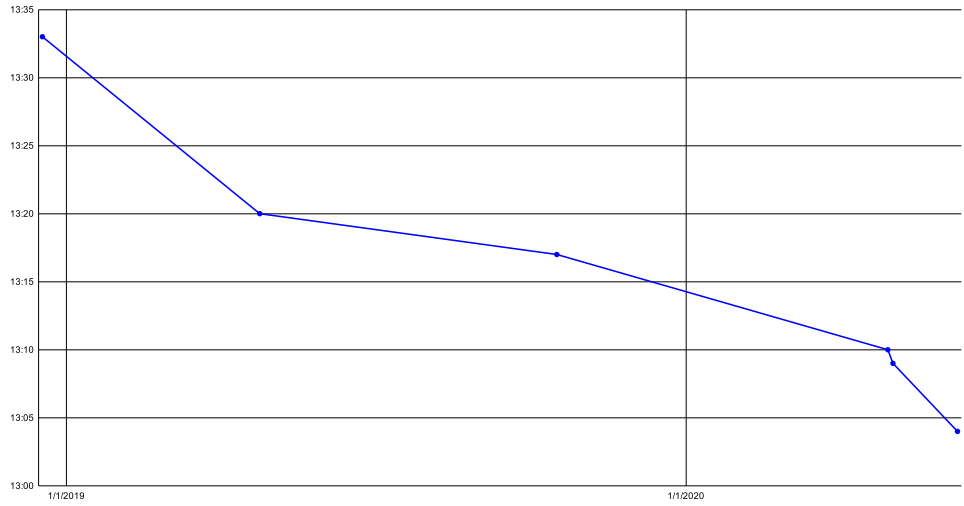

Time	Timesave	Date	Place (When Achieved)	Attempt	Run Link
13:33		12/18/2018	*WR* 1st	9	Link
13:20	-0:13	4/25/2019	*WR* 1st	47	Link
13:17	-0:03	10/17/2019	*WR* 1st	114	Link
13:10	-0:07	4/29/2020	*WR* 1st	156	Link
13:09	-0:01	5/2/2020	*WR* 1st	161	Link
13:04	-0:05	6/9/2020	*WR* 1st	163	Link

[HOME](#)

Multiple Classic Mario Games | SMB1 + SMB2J - Any%