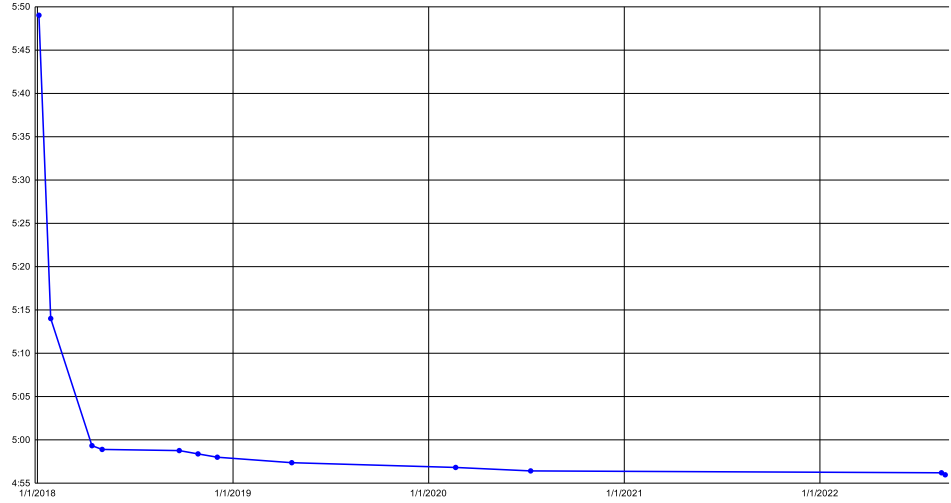

Time	Timesave	Date	Place (When Achieved)	Attempt	Run Link
5:49		1/4/2018		10th	71 Link
5:14	-0:35	1/26/2018		7th	? No Video
4:59.324	-0:15	4/13/2018		4th	109 Link
4:58.891	-0:433	5/2/2018		4th	357 Link
4:58.758	-0:133	9/23/2018		4th	864 Link
4:58.375	-0:383	10/28/2018		2nd	940 Link
4:57.993	-0:382	12/3/2018		2nd	1095 Link
4:57.360	-0:633	4/21/2019		*WR* 1st	1557 Link
4:56.811	-0:549	2/21/2020		*WR* 1st	1783 Link
4:56.412	-0:399	7/10/2020		*WR* 1st	1927 Link
4:56.196	-0:216	8/16/2022		3rd	3062 Link
4:55.963	-0:233	8/23/2022		2nd	3412 Link

[HOME](#)

Super Mario Bros. Category Extensions | Second Quest