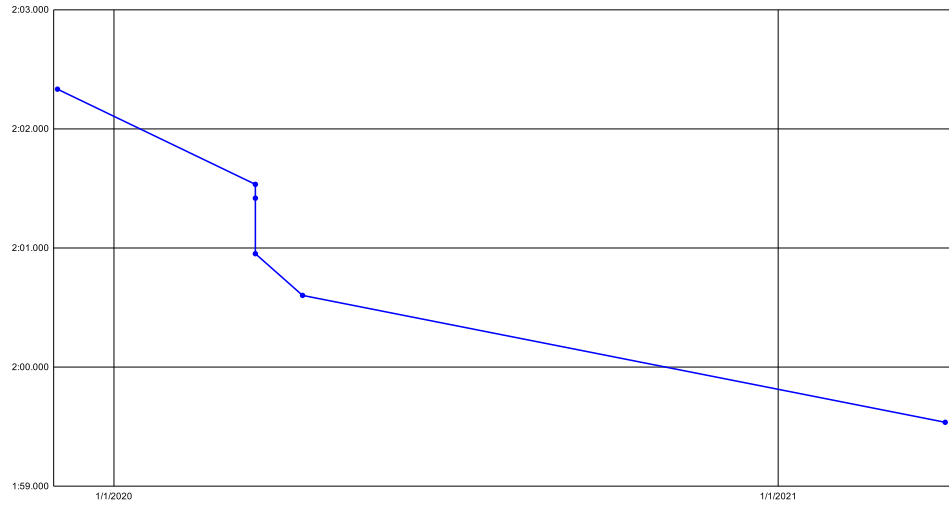

Time	Timesave	Date	Place (When Achieved)	Attempt	Run Link
2:02.332		12/1/2019	*WR* 1st	162	Link
2:01.533	-0.799	3/19/2020	*WR* Tied 1st	199	Link
2:01.417	-0.116	3/19/2020	*WR* 1st	250	Link
2:00.951	-0.466	3/19/2020	*WR* 1st	259	Link
2:00.601	-0.350	4/14/2020	*WR* 1st	402	Link
1:59.536	-1.065	4/3/2021	*WR* 1st	1310	Link

[HOME](#)

Toad's Adventure: Where's Mario? | Any%