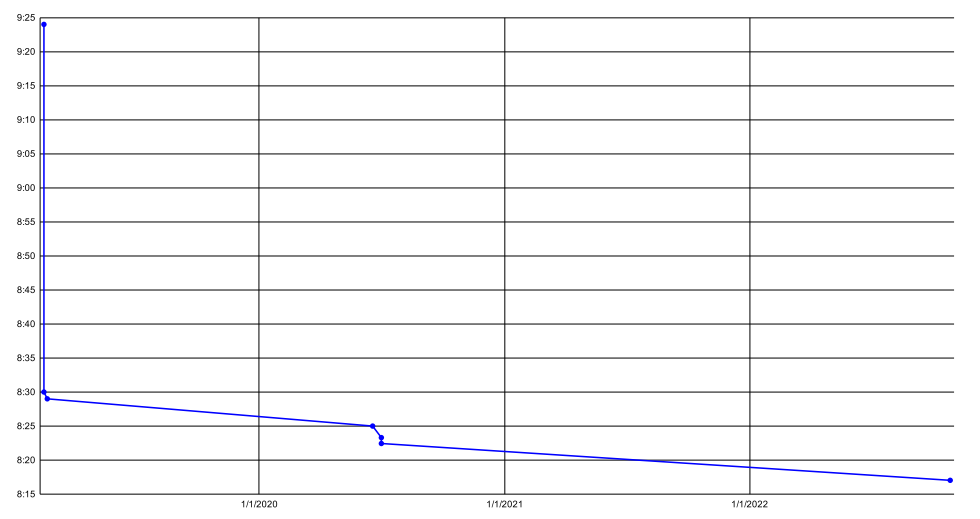

Time	Timesave	Date	Place (When Achieved)	Attempt	Run Link
9:24		2/14/2019	Tied 23rd	?	No Video
8:30	-0.54	2/14/2019	10th	95	Link
8:29	-0.01	2/19/2019	10th	104	Link
8:25	-0.04	6/18/2020	9th	515	Link
8:23.304	-0.02	7/1/2020	8th	520	Link
8:22.439	-0.865	7/1/2020	8th	550	Link
8:17.031	-5.408	10/27/2022	4th	703	Link

[HOME](#)

Super Mario Bros.: The Lost Levels | Any% 8-4 (SNES)