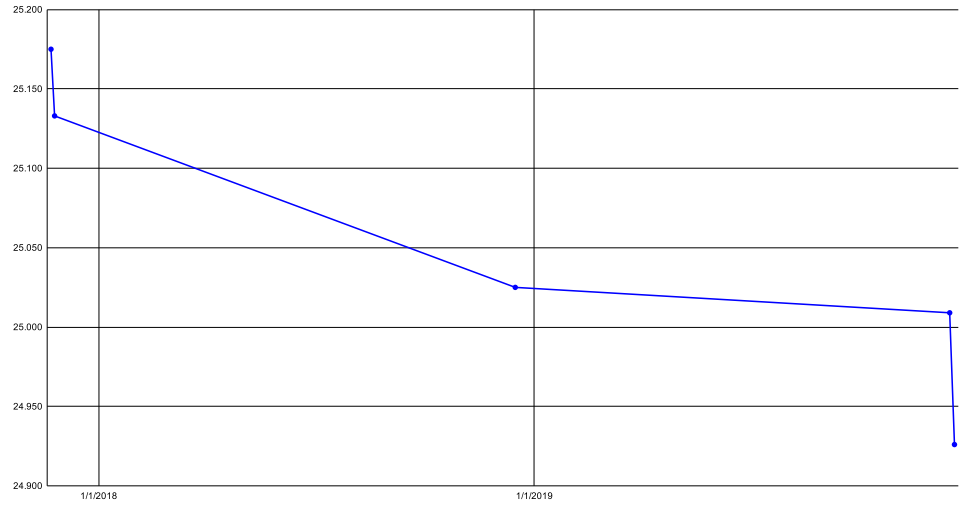

Time	Timesave	Date	Place (When Achieved)	Attempt	Run Link
25.175		11/22/2017	Tied 6th	35	Link
25.133	-0.042	11/25/2017	6th	49	Link
25.025	-0.108	12/16/2018	Tied 7th	?	Link
25.009	-0.016	12/15/2019	14th	?	Link
24.926	-0.083	12/19/2019	Tied 8th	?	Link

[HOME](#)

Super Mario Bros. Category Extensions | 1-1 as Fire Mario