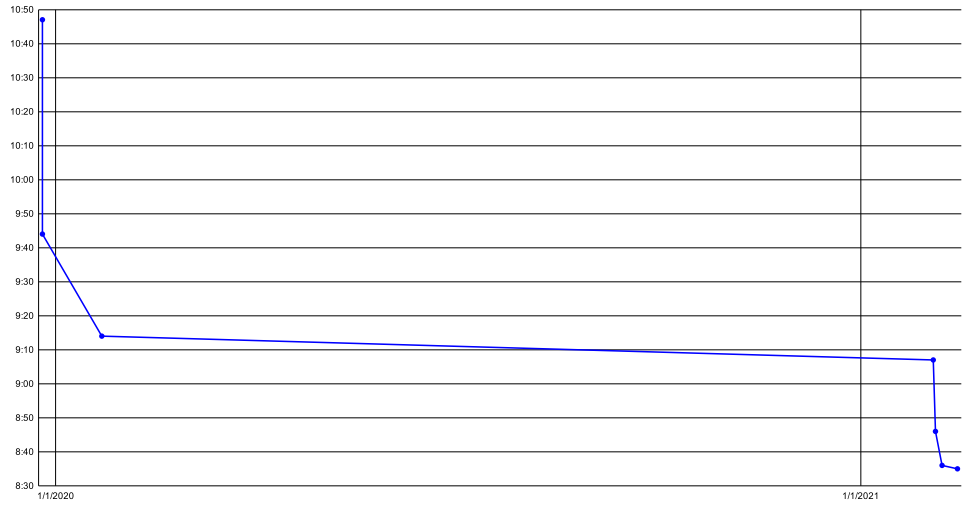

Time	Timesave	Date	Place (When Achieved)	Attempt	Run Link
10:47		12/26/2019	30th	?	No Video
9:44	-1:03	12/26/2019	21st	13	Link
9:14	-0:30	1/22/2020	16th	42	Link
9:07	-0:07	2/3/2021	18th	202	Link
8:46	-0:21	2/4/2021	13th	214	Link
8:36	-0:10	2/7/2021	11th	253	Link
8:35	-0:01	2/14/2021	11th	294	Link

[HOME](#)

Super Mario Bros. 2 | Any% All-Stars