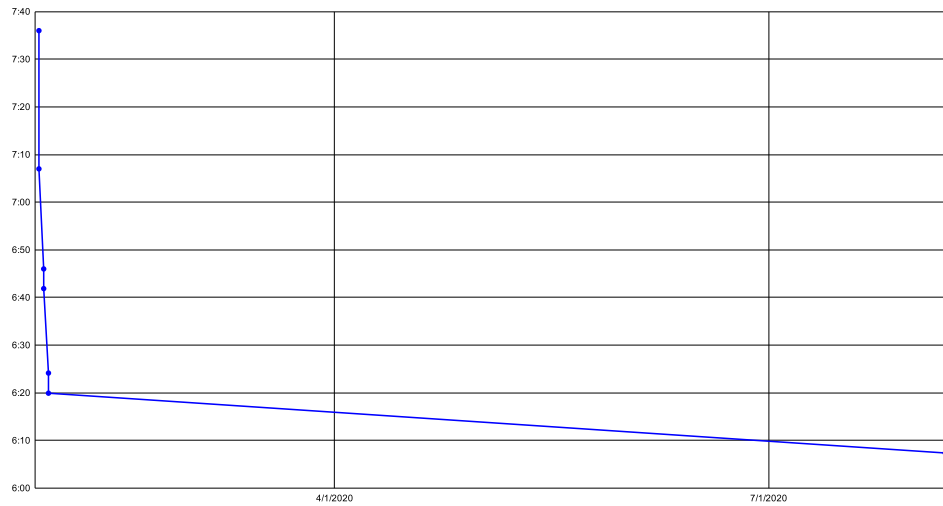

Time	Timesave	Date	Place (When Achieved)	Attempt	Run Link
7:36		1/30/2020		3rd	? No Video
7:07	-0:29	1/30/2020		3rd	19 Link
6:46	-0:21	1/31/2020		3rd	? No Video
6:41.871	-0:05	1/31/2020		3rd	43 Link
6:24.151	-17.720	2/1/2020		3rd	75 Link
6:19.924	-4.227	2/1/2020		3rd	101 Link
6:07.378	-12.546	8/7/2020		3rd	209 Link

HOME

Extra Mario Bros. | Any%