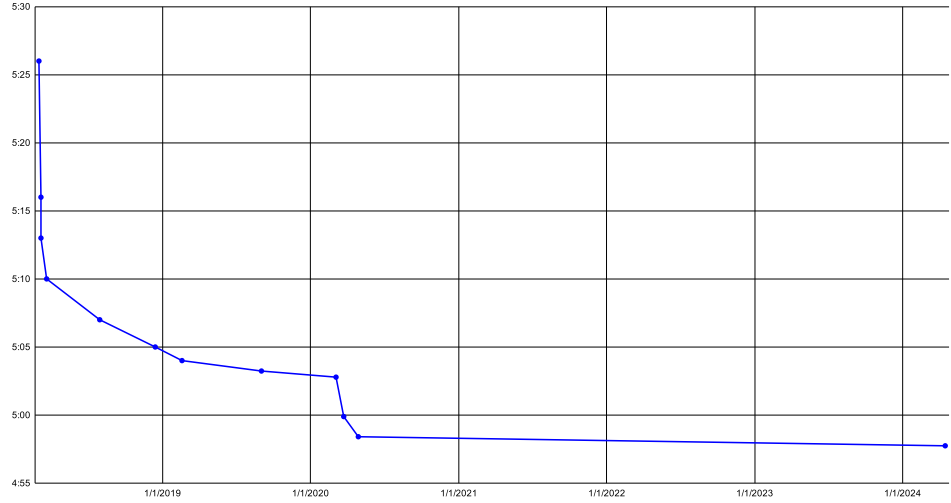

Time	Timesave	Date	Place (When Achieved)	Attempt	Run Link
5:26		3/2/2018	Tied 32nd	52	Link
5:16	-0.10	3/7/2018	Tied 20th	?	No Video
5:13	-0.03	3/7/2018	Tied 19th	114	Link
5:10	-0.03	3/21/2018	Tied 16th	182	Link
5:07	-0.03	7/30/2018	Tied 11th	235	Link
5:05	-0.02	12/14/2018	11th	303	Link
5:04	-0.01	2/18/2019	Tied 8th	336	Link
5:03.234	-0.01	9/2/2019	6th	471	Link
5:02.785	-0.449	3/4/2020	6th	703	Link
4:59.889	-2.896	3/23/2020	3rd	1009	Link
4:58.409	-1.480	4/28/2020	*WR* 1st	1721	Link
4:57.743	-0.666	4/15/2024	5th	2886	Link

[HOME](#)

Super Mario Bros. | Any% All-Stars