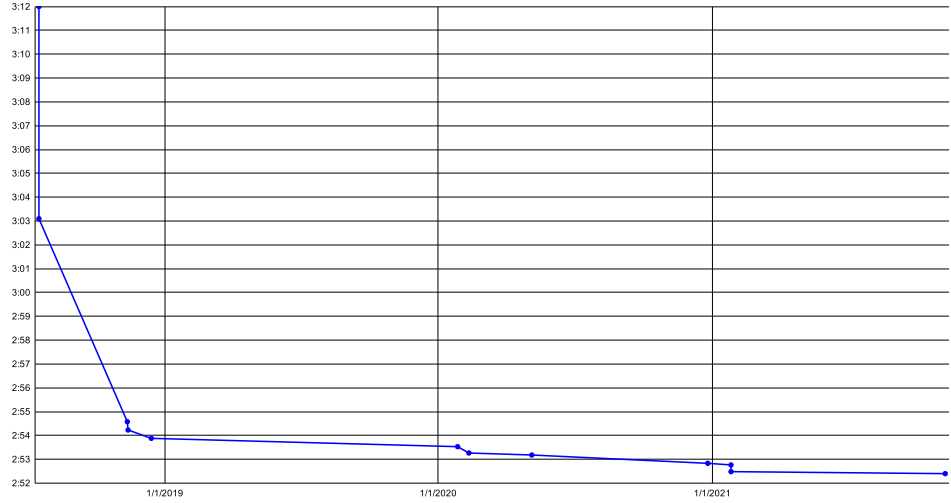

Time	Timesave	Date	Place (When Achieved)	Attempt	Run Link
3:12		7/17/2018	11th	?	No Video
3:03.098	-0.09	7/17/2018	8th	24	Link
2:56.626	-6.472	?	?	?	No Video
2:54.579	-2.047	11/12/2018	*WR* 1st	72	Link
2:54.230	-0.349	11/13/2018	*WR* 1st	89	Link
2:53.880	-0.350	12/14/2018	*WR* 1st	249	Link
2:53.531	-0.349	1/27/2020	*WR* Tied 1st	537	Link
2:53.265	-0.266	2/11/2020	*WR* Tied 1st	1007	Link
2:53.181	-0.084	5/5/2020	*WR* Tied 1st	1383	Link
2:52.832	-0.349	12/26/2020	*WR* Tied 1st	1703	Link
2:52.765	-0.067	1/26/2021	*WR* 1st	2005	Link
2:52.483	-0.282	1/26/2021	*WR* 1st	2106	Link
2:52.399	-0.084	11/8/2021	*WR* Tied 1st	2497	Link

[HOME](#)

Super Mario Bros. Category Extensions | Beat 5-4