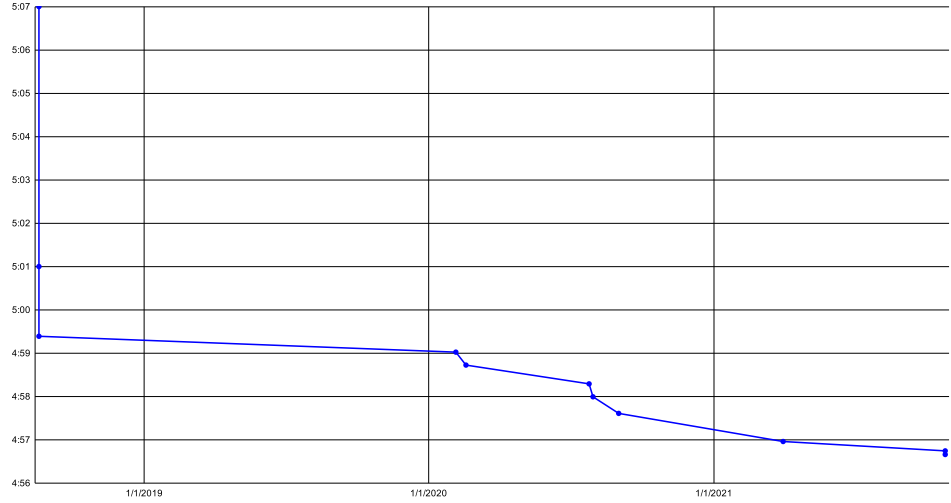

Time	Timesave	Date	Place (When Achieved)	Attempt	Run Link
5:07		8/19/2018		2nd	113 Link
5:01	-0:06	8/19/2018		2nd	? No Video
4:59.390	-0:02	8/19/2018		2nd	157 Link
4:59.024	-0:366	2/5/2020		2nd	294 Link
4:58.725	-0:299	2/18/2020		2nd	296 Link
4:58.292	-0:433	7/25/2020		2nd	336 Link
4:57.993	-0:299	7/30/2020		2nd	344 Link
4:57.610	-0:383	9/1/2020	*WR* 1st	536	Link
4:56.961	-0:649	3/31/2021	*WR* 1st	1746	Link
4:56.745	-0:216	10/25/2021	2nd	1825	Link
4:56.661	-0:084	10/25/2021	*WR* 1st	1845	Link

[HOME](#)

Super Mario Bros. Category Extensions | Pacifist