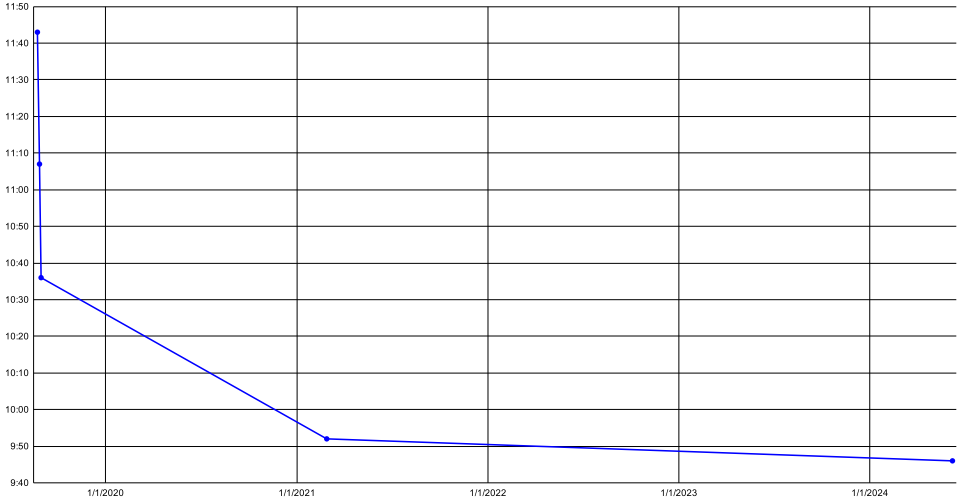

Time	Timesave	Date	Place (When Achieved)	Attempt	Run Link
11:43		8/24/2019	98th	58	Link
11:07	-0:36	8/28/2019	86th	93	Link
10:36	-0:31	8/31/2019	68th	145	Link
9:52	-0:44	2/27/2021	Tied 54th	346	Link
9:46	-0:06	6/7/2024	104th	355	Link

[HOME](#)

Super Mario Bros. 2 | Any%