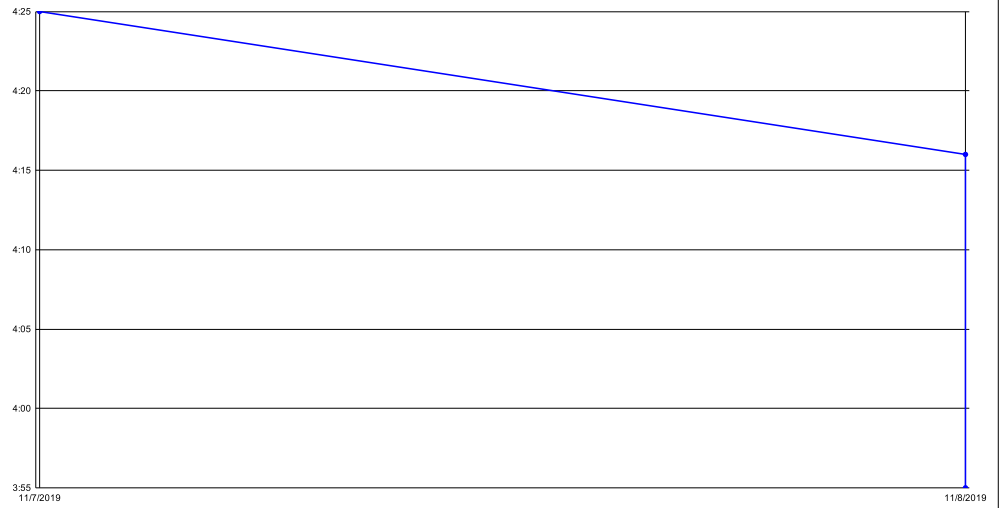

Time	Timesave	Date	Place (When Achieved)	Attempt	Run Link
4:25		11/7/2019	78th	15	Link
4:16	-0:09	11/8/2019	73rd	?	No Video
3:55	-0:21	11/8/2019	Tied 68th	55	Link

[HOME](#)

Marble Madness (NES) | Any%