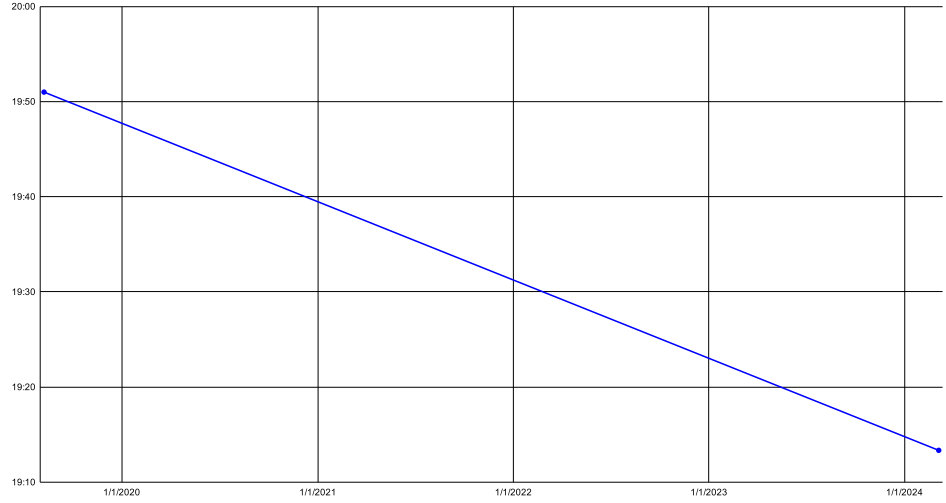

Time	Timesave	Date	Place (When Achieved)	Attempt	Run Link
21:25		?	?	?	No Video
19:51	-1:34	8/9/2019	*WR* 1st	62	Link
19:13.351	-0:38	3/5/2024		159	Link

[HOME](#)

Super Mario Bros. Category Extensions | Pacifist Warpless