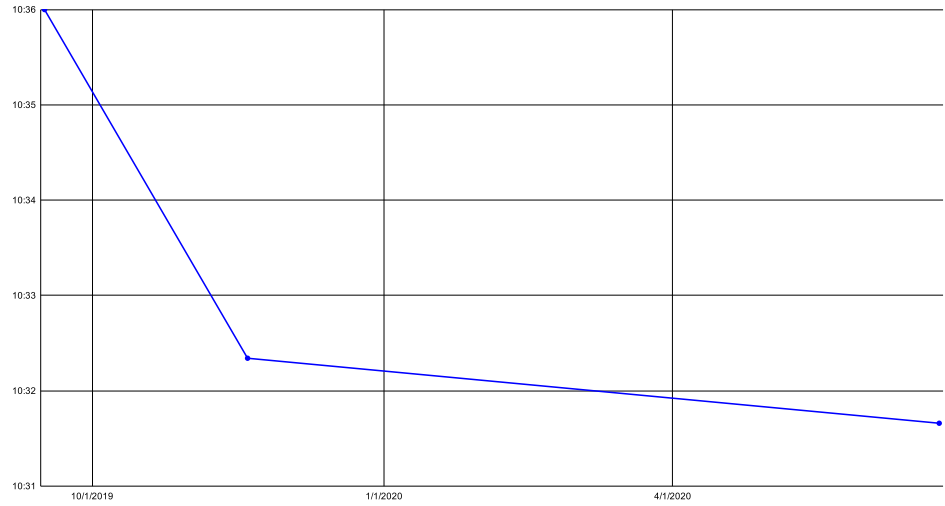

Time	Timesave	Date	Place (When Achieved)	Attempt	Run Link
10:36		9/16/2019	2nd	48	Link
10:32.342	-0.04	11/19/2019	*WR* 1st	91	Link
10:31.660	-0.682	6/24/2020	2nd	211	Link

[HOME](#)

Super Mario Bros. Category Extensions | ★8-4 Any%