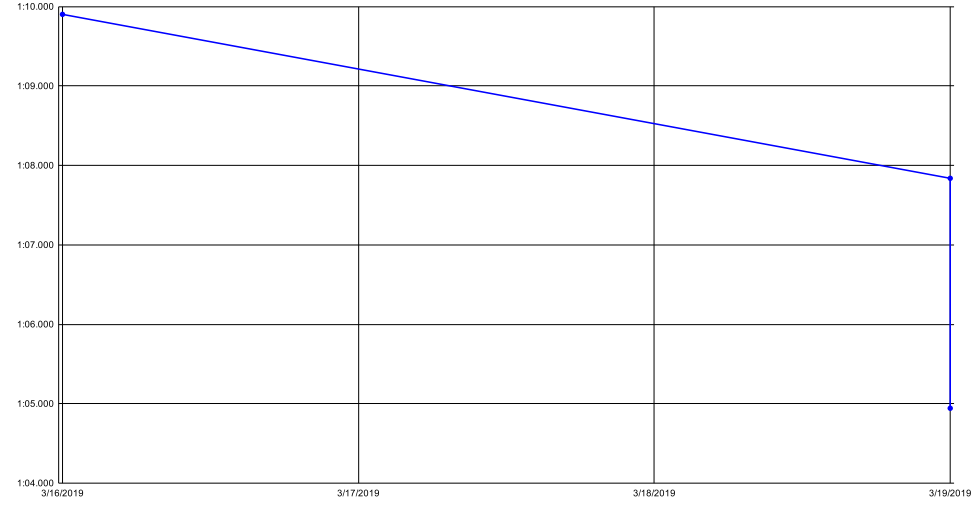

Time	Timesave	Date	Place (When Achieved)	Attempt	Run Link
1:09.902		3/16/2019		60th	5 Link
1:07.838	-2.064	3/19/2019	Tied 28th	201	Link
1:04.943	-2.895	3/19/2019	Tied 7th	203	Link

[HOME](#)

Donkey Kong (NES) | 1 Loop (Game A)