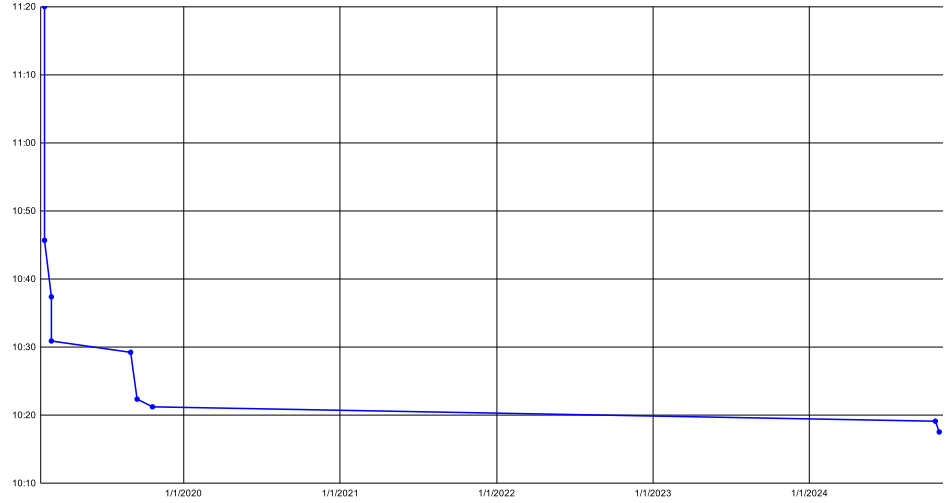

Time	Timesave	Date	Place (When Achieved)	Attempt	Run Link
11:20		2/11/2019	6th	?	No Video
10:45.670	-0.35	2/11/2019	2nd	49	Link
10:37.367	-8.303	2/27/2019	2nd	?	No Video
10:30.878	-6.489	2/27/2019	*WR* 1st	266	Link
10:29.214	-1.664	8/31/2019	*WR* 1st	480	Link
10:22.342	-6.872	9/15/2019	*WR* 1st	690	Link
10:21.210	-1.132	10/21/2019	*WR* 1st	807	Link
10:19.097	-2.113	10/21/2024	3rd	1275	Link
10:17.516	-1.581	10/30/2024	3rd	1478	Link

[HOME](#)

Super Mario Bros.: The Lost Levels | Worlds A-D Warpless