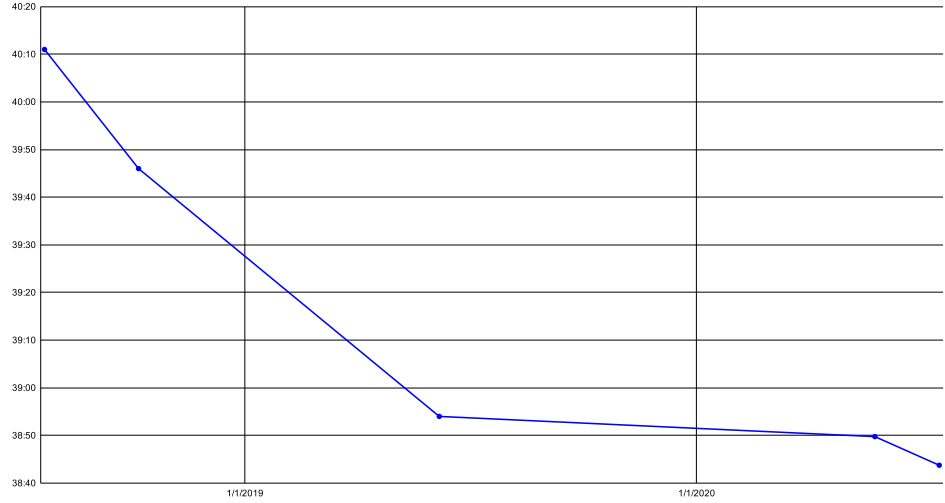

Time	Timesave	Date	Place (When Achieved)	Attempt	Run Link
40:11		7/23/2018	*WR* 1st	24	Link
39:46	-0.25	10/7/2018	*WR* 1st	87	Link
38:54	-0.52	6/7/2019	*WR* 1st	170	Link
38:49.763	-0.05	5/24/2020	2nd	192	Link
38:43.756	-6.007	7/15/2020	*WR* 1st	213	Link

[HOME](#)

Super Mario Bros. Category Extensions | Both Quests Warpless