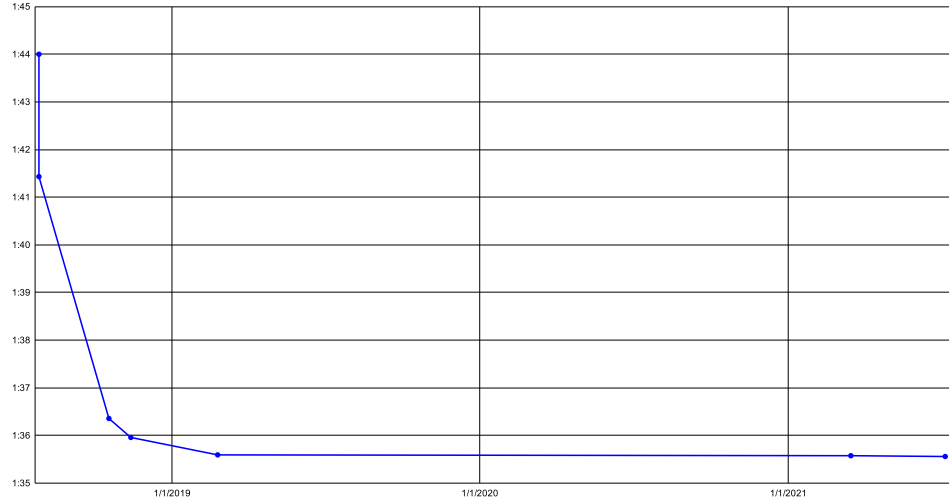

Time	Timesave	Date	Place (When Achieved)	Attempt	Run Link
1:44		7/27/2018	Tied 15th	?	No Video
1:41.432	-0.03	7/27/2018	10th	14	Link
1:36.357	-5.075	10/18/2018	4th	96	Link
1:35.959	-0.398	11/13/2018	3rd	171	Link
1:35.759	-0.200	?	?	?	No Video
1:35.593	-0.166	2/24/2019	2nd	445	Link
1:35.576	-0.017	3/16/2021	*WR* Tied 1st	517	Link
1:35.559	-0.017	7/6/2021	*WR* 1st	745	Link

[HOME](#)

Super Mario Bros. Category Extensions | Minus World