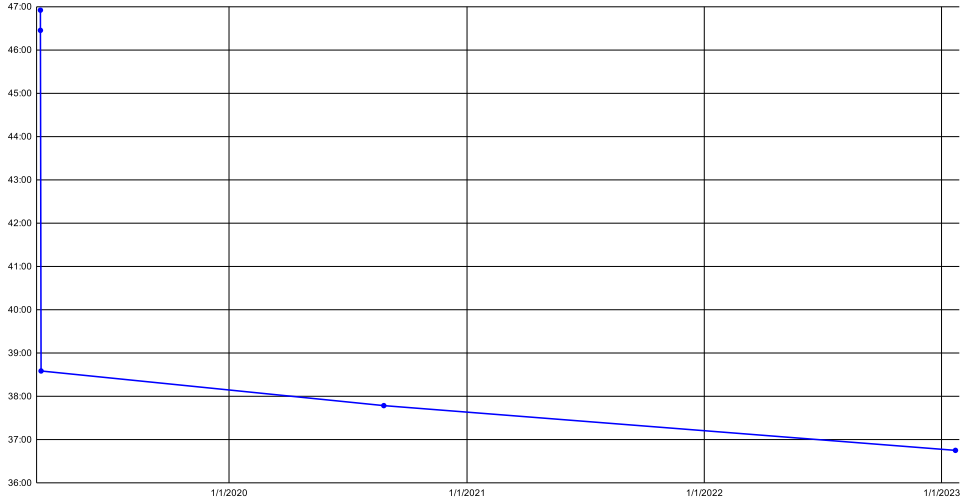

Time	Timesave	Date	Place (When Achieved)	Attempt	Run Link
46:55		3/17/2019	25th	1	No Video
46:27	-0:28	3/17/2019	25th	4	Link
38:35	-7:52	3/18/2019	12th	48	Link
37:47	-0:48	8/26/2020	13th	435	Link
36:45	-1:02	1/22/2023	12th	633	Link

[HOME](#)

Super Mario Bros.: The Lost Levels | Warpless D-4