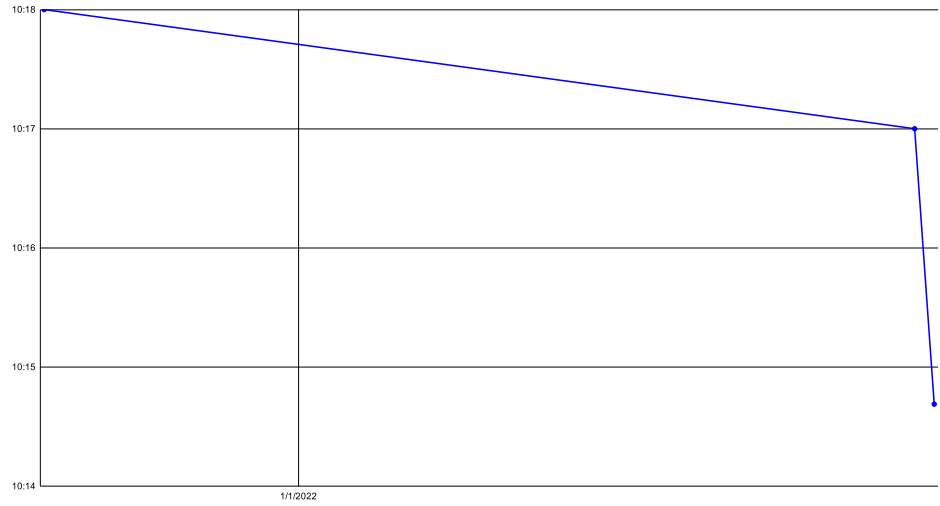

Time	Timesave	Date	Place (When Achieved)	Partner	Run Link
10:18		9/19/2021	2nd	somewes	Link
10:17	-0.01	9/10/2022	3rd	somewes	Link
10:14.688	-0.03	9/18/2022	2nd	somewes	Link

[HOME](#)

Super Mario Bros. Category Extensions | Coop