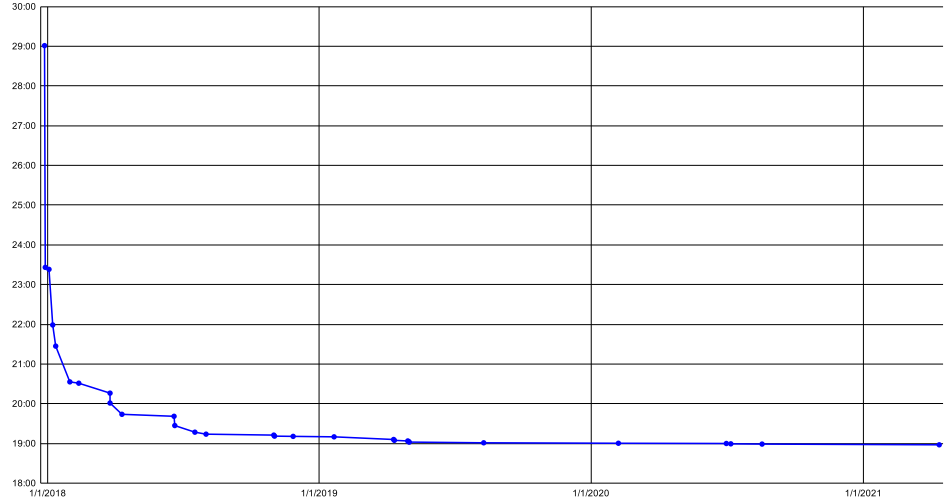

Time	Timesave	Date	Place (When Achieved)	Attempt	Run	Link
29:01		12/28/2017	110th	8		Link
23:26	-5:35	12/29/2017	81st	37		Link
23:23	-0:03	1/3/2018	Tied 81st	66		Link
21:59	-1:24	1/8/2018	66th	73		Link
21:27	-0:32	1/12/2018	61st	151		Link
20:33	-0:54	1/31/2018	50th	365		Link
20:31	-0:02	2/12/2018	Tied 54th	380		Link
20:16	-0:15	3/26/2018	Tied 47th	?	No Video	
20:01	-0:15	3/26/2018	39th	571		Link
19:44	-0:17	4/11/2018	Tied 31st	644		Link
19:41	-0:03	6/20/2018	32nd	749		Link
19:27	-0:14	6/21/2018	Tied 21st	821		Link
19:17	-0:10	7/18/2018	Tied 14th	919		Link
19:14	-0:03	8/2/2018	Tied 8th	973		Link
19:12.585	-0:02	11/1/2018	10th	1199		Link
19:11.021	-1.564	11/2/2018	7th	1258		Link
19:10.667	-0.354	11/27/2018	7th	1309		Link
19:09.967	-0.700	1/21/2019	7th	1371		Link
19:05.946	-4.021	4/11/2019	6th	1454		Link
19:04.665	-1.281	4/12/2019	6th	1535		Link
19:03.733	-0.932	4/30/2019	2nd	1696		Link
19:02.801	-0.932	5/1/2019	2nd	1734		Link
19:02.036	-0.765	5/2/2019	*WR* 1st	1984		Link
19:00.954	-1.082	8/10/2019	2nd	3196		Link
19:00.272	-0.682	2/7/2020	2nd	6072		Link
18:59.923	-0.349	7/1/2020	2nd	7580		Link
18:59.390	-0.533	7/7/2020	*WR* 1st	7971		Link
18:59.024	-0.366	8/18/2020	*WR* 1st	8669		Link
18:57.926	-1.098	4/13/2021	*WR* 1st	9396		Link
HOME						

Super Mario Bros. | Warpless