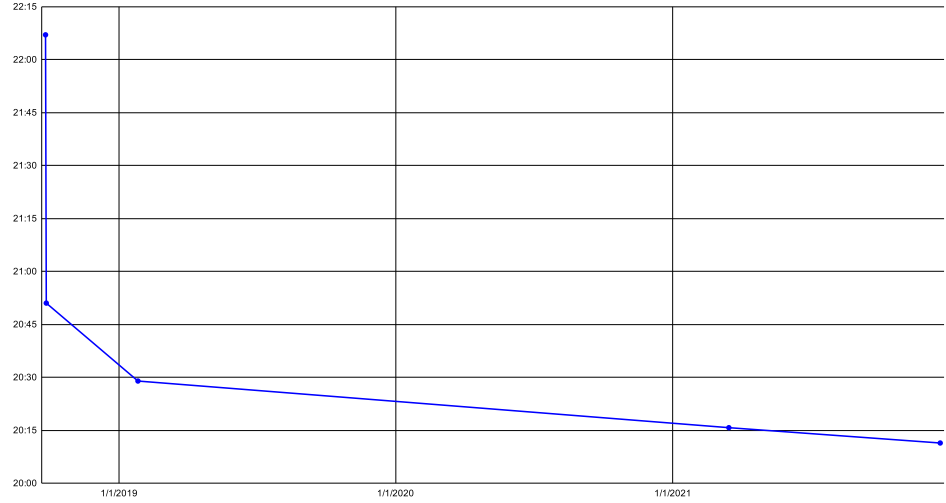

Time	Timesave	Date	Place (When Achieved)	Attempt	Run Link
22:07		9/26/2018		7th	Link
20:51	-1:16	9/27/2018		4th	Link
20:28.926	-0:23	1/26/2019	"WR" 1st	180	Link
20:15.715	-13.211	3/16/2021	"WR" 1st	481	Link
20:11.372	-4.343	12/20/2021	"WR" 1st	543	Link

[HOME](#)

All Night Nippon Super Mario Bros. | Warpless