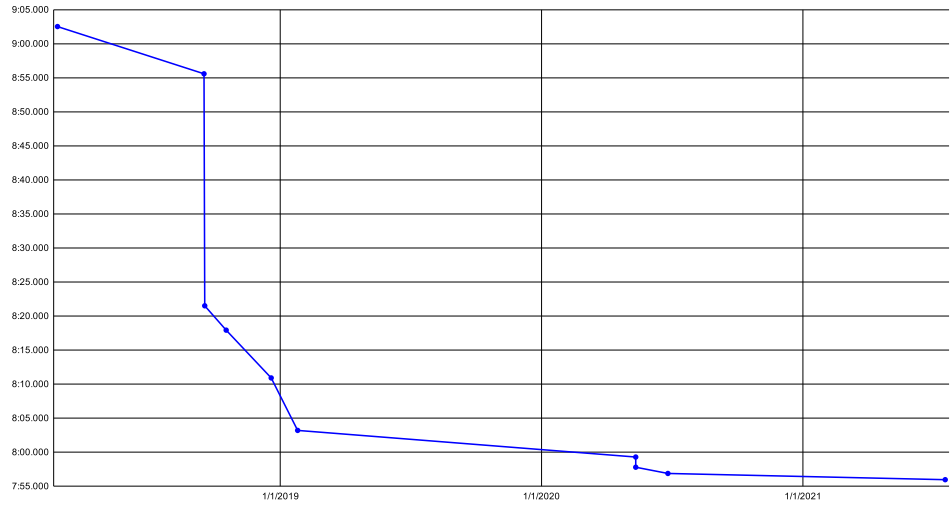

Time	Timesave	Date	Place (When Achieved)	Attempt	Run Link
9:02.506		2/23/2018	32nd	575	Link
8:55.568	-6.938	9/16/2018	37th	?	No Video
8:21.491	-34.077	9/17/2018	22nd	872	Link
8:17.913	-3.578	10/17/2018	19th	997	Link
8:10.895	-7.018	12/19/2018	12th	1107	Link
8:03.187	-7.708	1/25/2019	9th	1539	Link
7:59.277	-3.910	5/12/2020	7th	2242	Link
7:57.780	-1.497	5/12/2020	5th	2248	Link
7:56.865	-0.915	6/26/2020	5th	2469	Link
7:55.949	-0.916	7/19/2021	6th	3321	Link

[HOME](#)

Super Mario Bros.: The Lost Levels | Any% 8-4