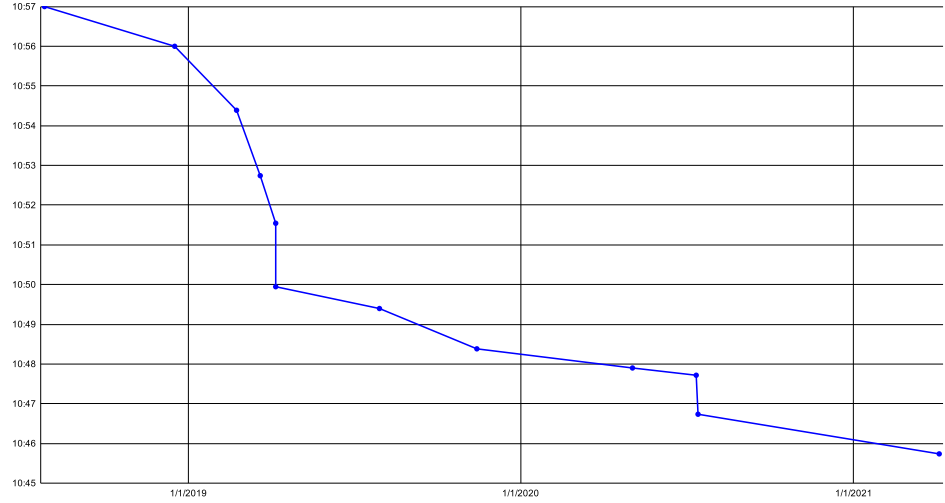

Time	Timesave	Date	Place (When Achieved)	Attempt	Run Link
10:57		7/27/2018	4th	7	Link
10:56	-0.01	12/17/2018	Tied 3rd	135	Link
10:54.389	-0.02	2/23/2019	2nd	170	Link
10:52.742	-1.647	3/21/2019	*WR* 1st	380	Link
10:51.544	-1.198	4/7/2019	*WR* 1st	610	No Video
10:49.946	-1.598	4/7/2019	*WR* 1st	616	Link
10:49.397	-0.549	7/30/2019	*WR* 1st	656	Link
10:48.382	-1.015	11/14/2019	*WR* 1st	773	Link
10:47.900	-0.482	5/3/2020	*WR* 1st	886	Link
10:47.717	-0.183	7/12/2020	*WR* 1st	898	Link
10:46.735	-0.982	7/14/2020	*WR* 1st	909	Link
10:45.737	-0.998	4/5/2021	*WR* 1st	1223	Link

[HOME](#)

Super Mario Bros. Category Extensions | 1 Warp