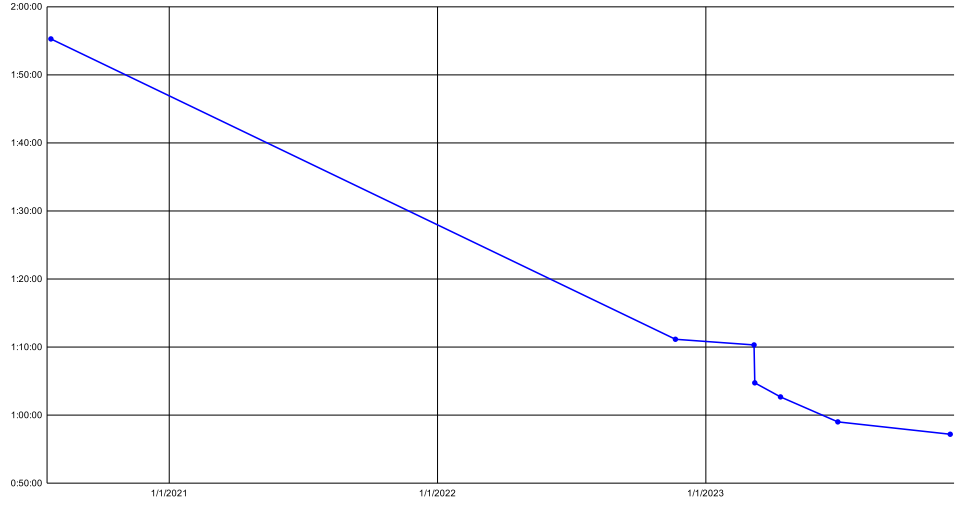

Time	Timesave	Date	Place (When Achieved)	Attempt	Run Link
1:55:15		7/24/2020	598th	15	Link
1:11:08	-44:07	11/21/2022	870th	20	Link
1:10:18	-50	3/8/2023	868th	22	Link
1:04:44	-5:34	3/9/2023	Tied 789th	23	Link
1:02:40	-2:04	4/13/2023	Tied 754th	42	Link
59:00	-3:40	6/30/2023	653rd	63	Link
57:11	-1:49	11/30/2023	596th	90	Link

[HOME](#)

Super Mario 64 | 70 Star