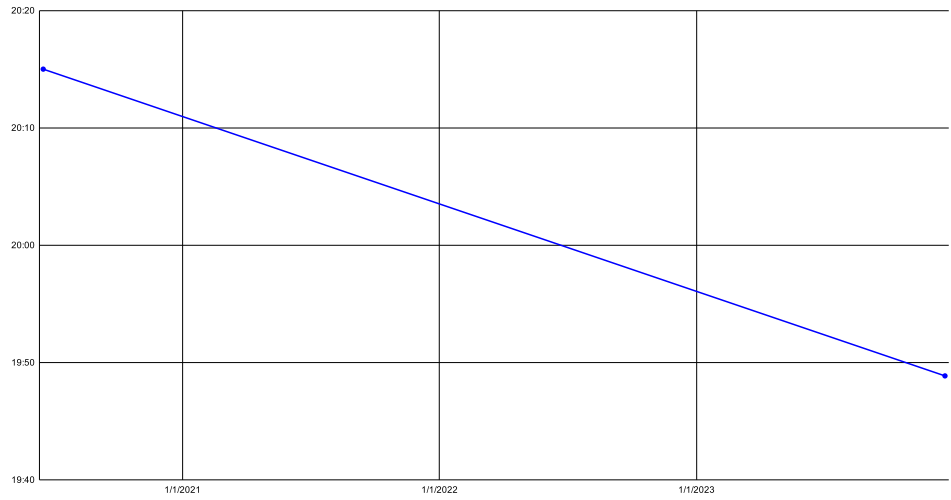

Time	Timesave	Date	Place (When Achieved)	Attempt	Run Link
20:15		6/17/2020	*WR* 1st	129	Link
19:48.859	-0:27	12/20/2023	*WR* 1st	162	Link

[HOME](#)

Super Mario Bros. Category Extensions | All 1UP Mushrooms - Warpless