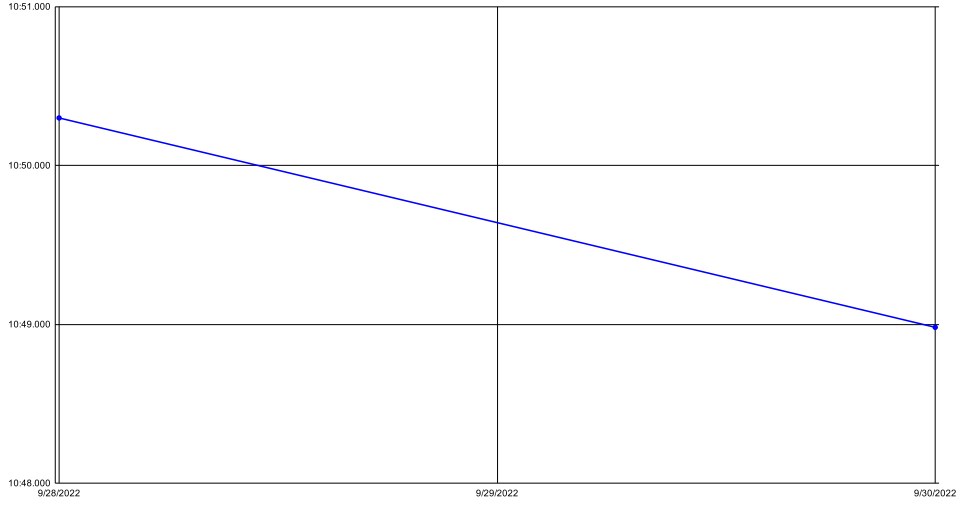

Time	Timesave	Date	Place (When Achieved)	Attempt	Run Link
10:50.299		9/28/2022	*WR* 1st	281	Link
10:48.981	-1.318	9/30/2022	*WR* 1st	317	Link

[HOME](#)

The Lost Levels Category Extensions | Coinless