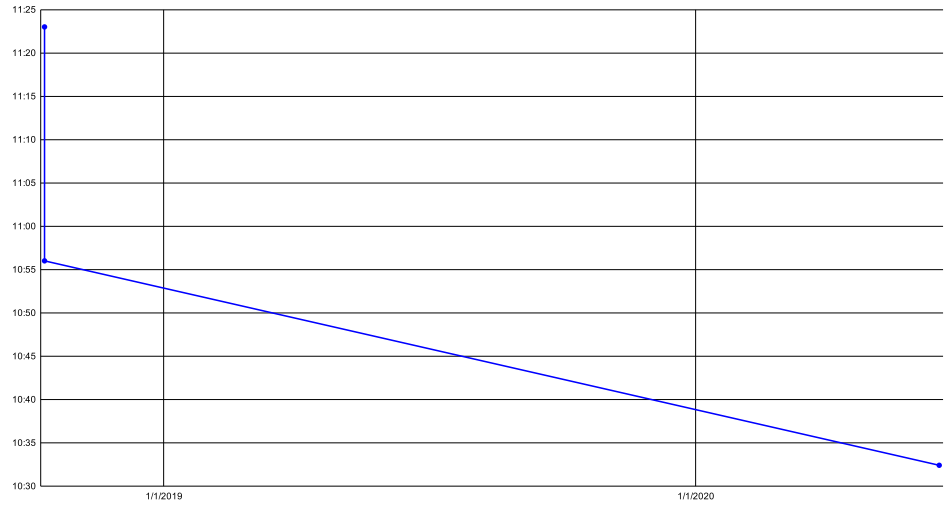

Time	Timesave	Date	Place (When Achieved)	Attempt	Run Link
11:23		10/11/2018	Tied 5th	?	No Video
10:56	-0:27	10/11/2018	2nd	17	Link
10:32.408	-0:24	6/16/2020	3rd	198	Link

[HOME](#)

Vs. Super Mario Bros. | Any%