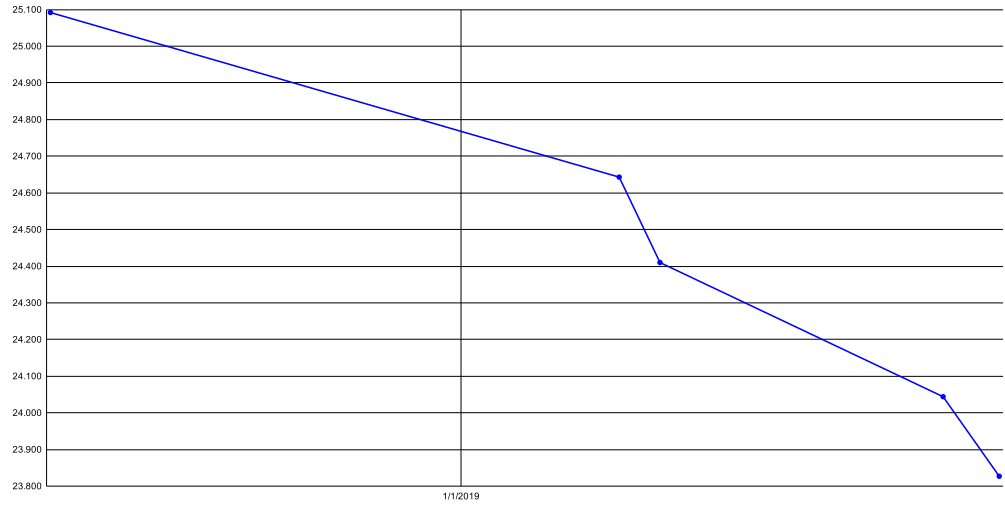

Time	Timesave	Date	Place (When Achieved)	Run Link
25.092		7/24/2018	3rd	Link
24.643	-0.449	3/4/2019	"WR" 1st	Link
24.410	-0.233	3/20/2019	"WR" 1st	Link
24.044	-0.366	7/9/2019	"WR" 1st	Link
23.827	-0.217	7/31/2019	"WR" 1st	Link

[HOME](#)

Super Mario Bros. Category Extensions | Softlock - NTSC