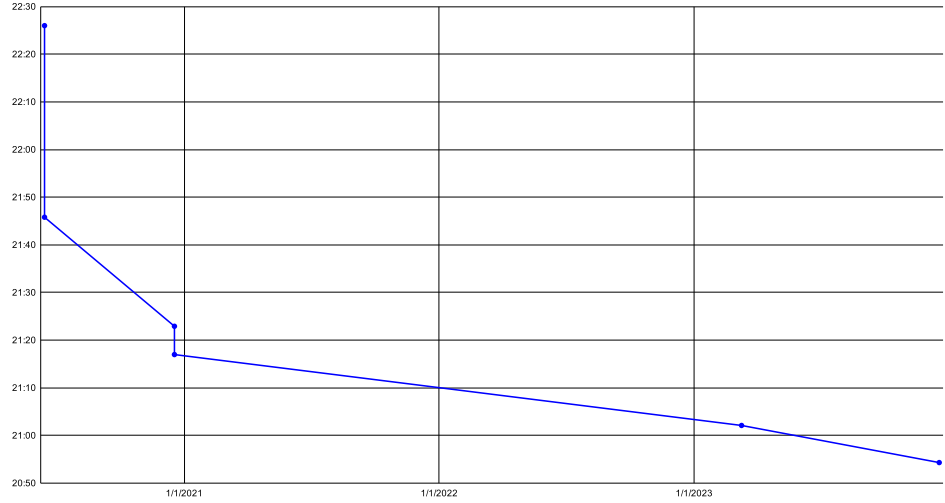

Time	Timesave	Date	Place (When Achieved)	Attempt	Run Link
22:26		6/15/2020	5th	296	Link
21:45.799	-0.41	6/15/2020	3rd	326	Link
21:22.920	-22.879	12/18/2020	*WR* 1st	415	Link
21:16.980	-5.940	12/18/2020	*WR* 1st	477	Link
21:02.105	-14.875	3/10/2023	*WR* 1st	735	Link
20:54.318	-7.787	12/18/2023	*WR* 1st	964	Link

[HOME](#)

Super Mario Bros. Category Extensions | All Powerups