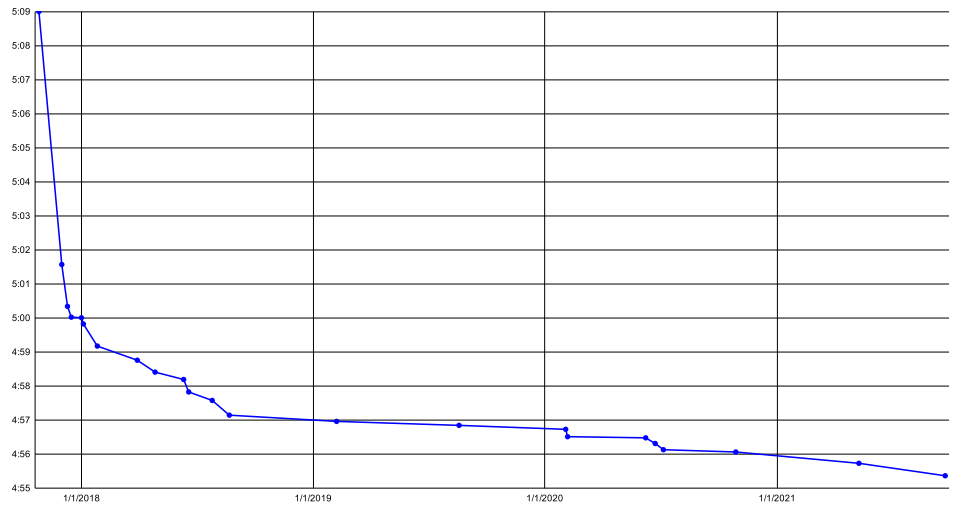

Time	Timesave	Date	Place (When Achieved)	Attempt	Run Link
5:09		10/26/2017	Tied 107th	540	Link
5:01.570	-0.08	12/1/2017	61st	2473	Link
5:00.339	-1.231	12/10/2017	50th	3108	Link
5:00.023	-0.316	12/16/2017	50th	3500	Link
5:00.006	-0.017	1/1/2018	Tied 51st	3991	Link
4:59.823	-0.183	1/4/2018	45th	4314	Link
4:59.174	-0.649	1/26/2018	34th	4611	Link
4:58.758	-0.416	3/30/2018	Tied 26th	5854	Link
4:58.409	-0.349	4/27/2018	Tied 23rd	5968	Link
4:58.192	-0.217	6/11/2018	22nd	6749	Link
4:57.826	-0.366	6/19/2018	Tied 16th	7070	Link
4:57.577	-0.249	7/26/2018	8th	7612	Link
4:57.144	-0.433	8/22/2018	7th	8374	Link
4:56.961	-0.183	2/7/2019	Tied 8th	11592	Link
4:56.844	-0.117	8/19/2019	8th	13400	Link
4:56.728	-0.116	2/3/2020	10th	14248	Link
4:56.512	-0.216	2/6/2020	6th	14394	Link
4:56.478	-0.034	6/8/2020	9th	15244	Link
4:56.312	-0.166	6/23/2020	9th	15721	Link
4:56.129	-0.183	7/6/2020	Tied 5th	15989	Link
4:56.062	-0.067	10/28/2020	9th	18549	Link
4:55.730	-0.332	5/10/2021	8th	20708	Link
4:55.364	-0.366	9/23/2021	Tied 3rd	21367	Link

[HOME](#)

Super Mario Bros. | Any%