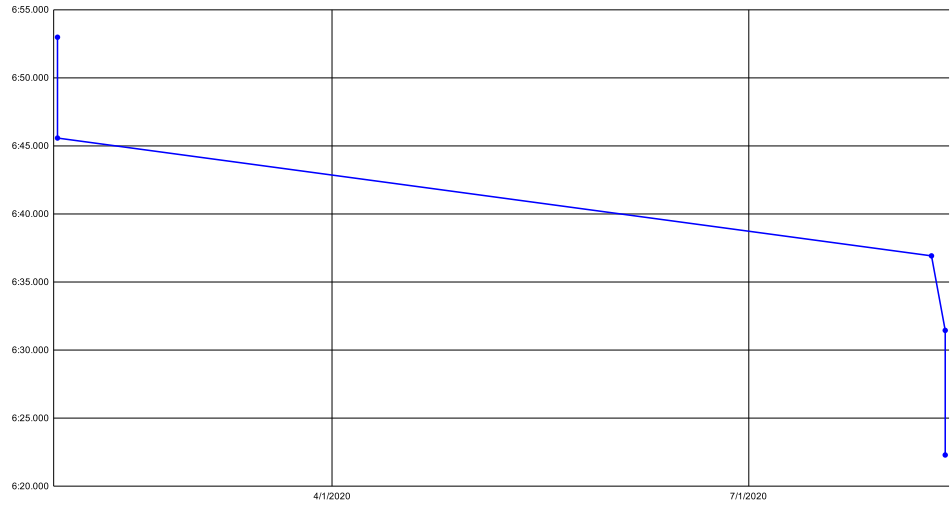

Time	Timesave	Date	Place (When Achieved)	Attempt	Run Link
6:52.970		2/1/2020	3rd	23	Link
6:45.565	-7.405	2/1/2020	2nd	37	Link
6:36.913	-8.652	8/10/2020	2nd	84	Link
6:31.439	-5.474	8/13/2020	2nd	230	Link
6:22.287	-9.152	8/13/2020	2nd	262	Link

[HOME](#)

Extra Mario Bros. | Any% Deathless