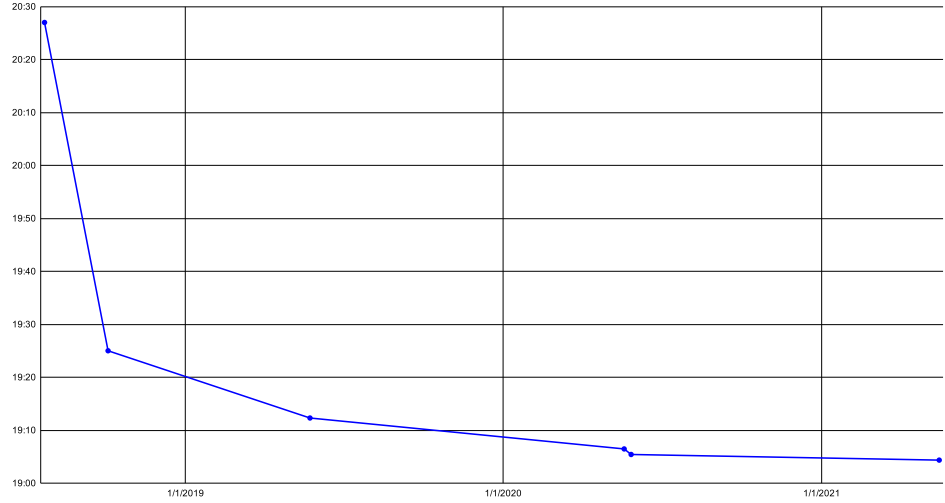

Time	Timesave	Date	Place (When Achieved)	Attempt	Run Link
20:27		7/23/2018	3rd	1	Link
19:25	-1:02	10/4/2018	*WR* 1st	?	Link
19:12.302	-0:13	5/24/2019	*WR* 1st	270	Link
19:06.462	-5.840	5/19/2020	2nd	576	Link
19:05.414	-1.048	5/27/2020	*WR* 1st	627	Link
19:04.349	-1.065	5/16/2021	*WR* 1st	796	Link

[HOME](#)

Super Mario Bros. Category Extensions | Second Quests Warpless