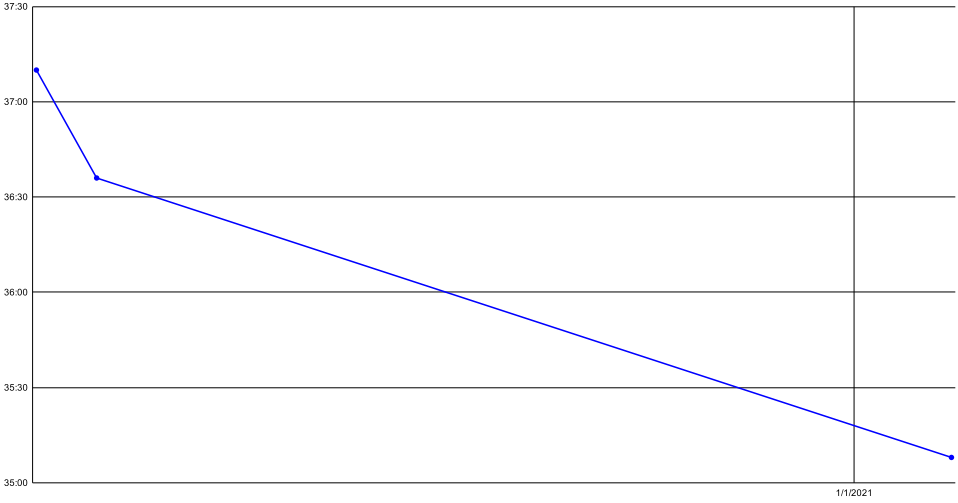

Time	Timesave	Date	Place (When Achieved)	Attempt	Run Link
37:10		1/14/2020	10th	7	Link
36:36	-0:34	2/9/2020	10th	29	Link
35:08	-1:28	2/12/2021	8th	74	Link

HOME

Time	Timesave	Date	Place (When Achieved)	Attempt	Run Link

Super Mario All-Stars | Any% - All Four Games