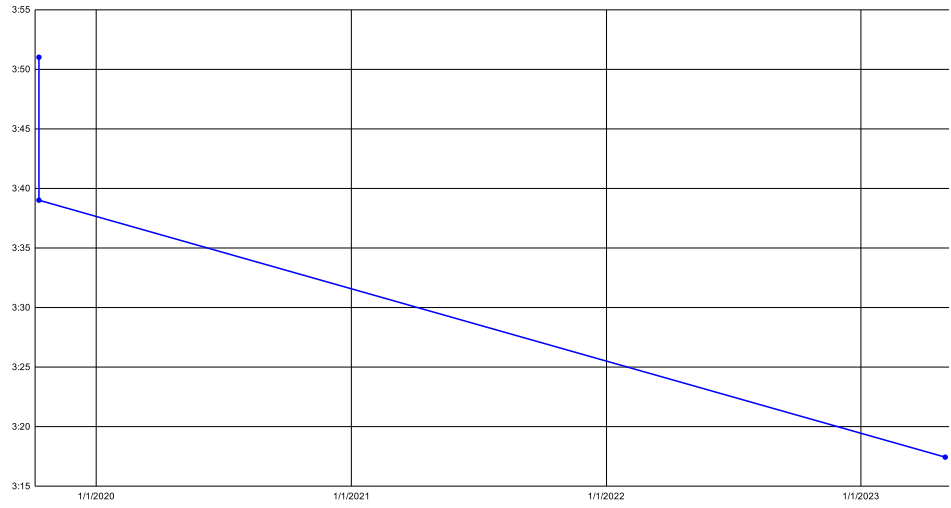

Time	Timesave	Date	Place (When Achieved)	Attempt	Run Link
3:51		10/11/2019	Tied 65th	107	Link
3:39	-0:12	10/11/2019	39th	122	Link
3:17.433	-0:22	5/2/2023	26th	504	Link

[HOME](#)

Super Mario Bros. 3 | Any%