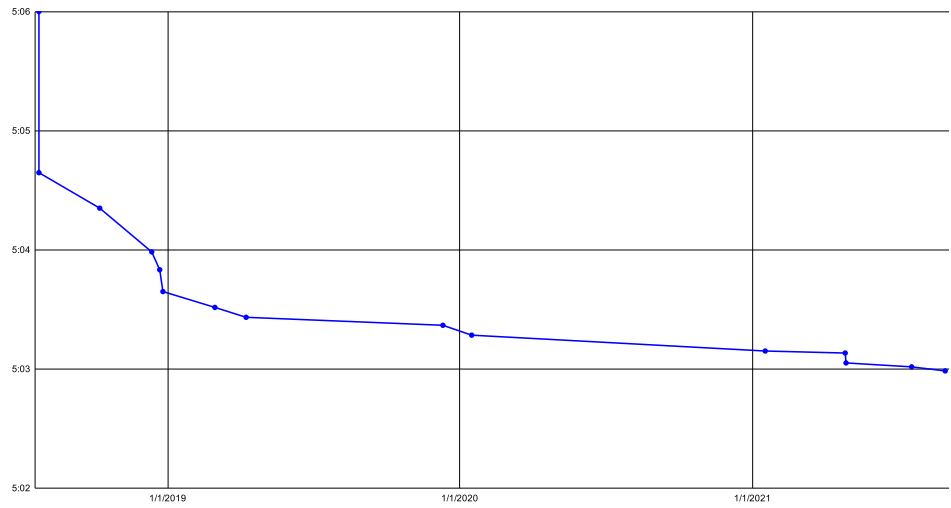

Time	Timesave	Date	Place (When Achieved)	Attempt	Run Link
5:06		7/24/2018		6th	? No Video
5:04.648	-0.02	7/24/2018		4th	39 Link
5:04.350	-0.298	10/8/2018		2nd	117 Link
5:03.983	-0.367	12/12/2018		2nd	? Link
5:03.833	-0.150	12/22/2018		2nd	317 Link
5:03.650	-0.183	12/26/2018		*WR* 1st	370 Link
5:03.517	-0.133	3/1/2019		*WR* 1st	493 Link
5:03.434	-0.083	4/9/2019		*WR* 1st	510 Link
5:03.367	-0.067	12/11/2019		*WR* 1st	664 Link
5:03.284	-0.083	1/16/2020		*WR* 1st	665 Link
5:03.151	-0.133	1/17/2021		*WR* 1st	803 Link
5:03.134	-0.017	4/27/2021		*WR* 1st	957 Link
5:03.051	-0.083	4/28/2021		*WR* 1st	1005 Link
5:03.018	-0.033	7/19/2021		*WR* 1st	1497 Link
5:02.984	-0.034	8/30/2021		*WR* 1st	1670 Link

[HOME](#)

Super Mario Bros. | Glitchless