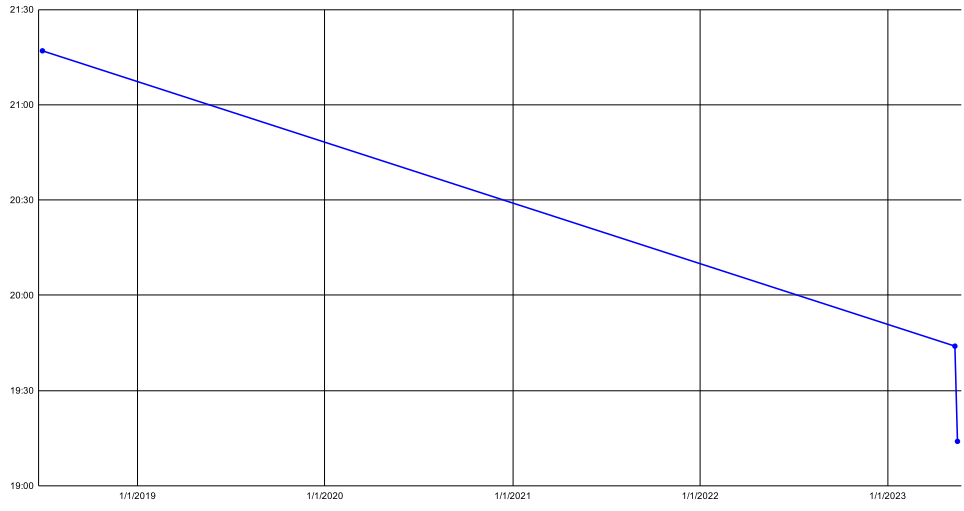

Time	Timesave	Date	Place (When Achieved)	Attempt	Run Link
21:17		6/30/2018	*WR* 1st	1	Link
19:44	-1:33	5/12/2023	2nd	10	Link
19:14	-0:30	5/17/2023	*WR* 1st	59	Link

[HOME](#)

Super Mario Bros. Category Extensions | OneHand Warpless