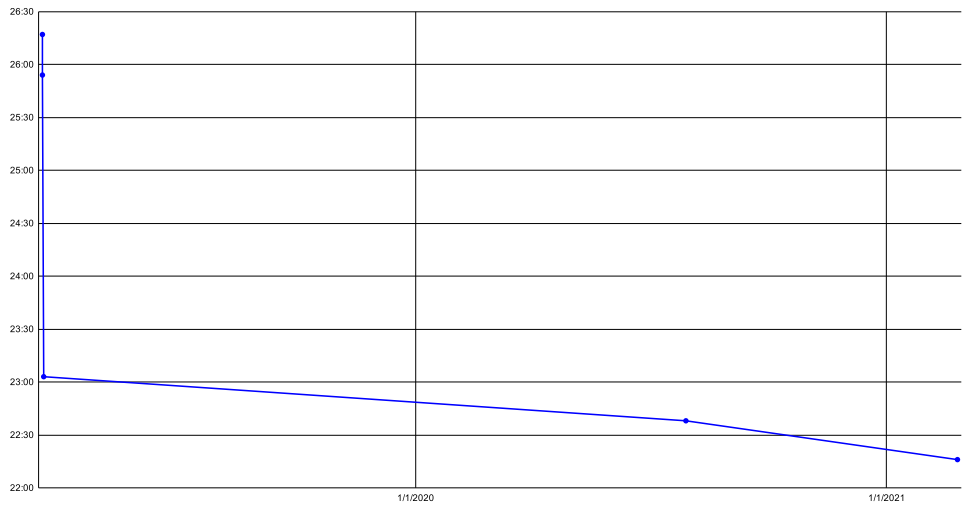

Time	Timesave	Date	Place (When Achieved)	Attempt	Run Link
26:17		3/17/2019		19th	1 No Video
25:54	-0.23	3/17/2019		19th	4 Link
23:03	-2.51	3/18/2019		10th	48 Link
22:38	-0.25	7/29/2020		10th	291 Link
22:16	-0.22	2/25/2021		7th	516 Link

[HOME](#)

Super Mario Bros.: The Lost Levels | Warpless 8-4 (SNES)