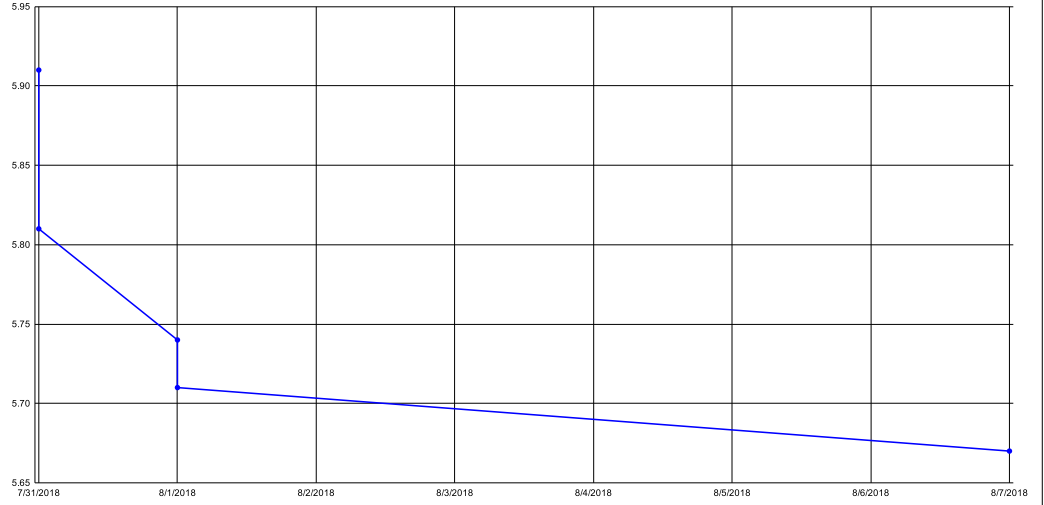

Time	Timesave	Date	Place (When Achieved)	Run Link
5.91		7/31/2018	Tied 127th	No Video
5.81	-0.10	7/31/2018	Tied 106th	Link
5.74	-0.07	8/1/2018	Tied 77th	No Video
5.71	-0.03	8/1/2018	Tied 67th	Link
5.67	-0.04	8/7/2018	Tied 54th	Link

[HOME](#)

Dragster | Best Time (Game 1)