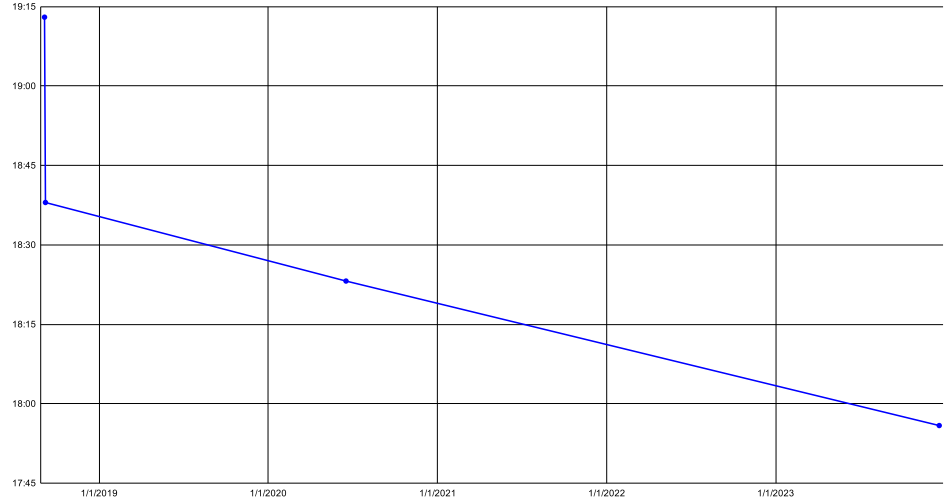

Time	Timesave	Date	Place (When Achieved)	Attempt	Run Link
19:13		9/5/2018	2nd	44	Link
18:38	-0:35	9/7/2018	*WR* 1st	135	Link
18:23.167	-0:15	6/17/2020	*WR* 1st	264	Link
17:55.878	-27.289	12/20/2023	*WR* 1st	297	Link

[HOME](#)

Super Mario Bros. Category Extensions | All 1UP Mushrooms - Legacy