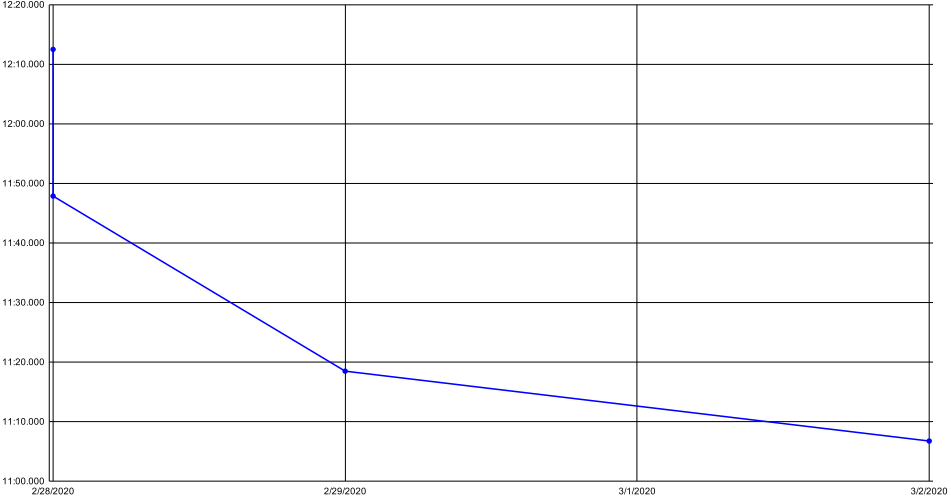

Time	Timesave	Date	Place (When Achieved)	Attempt	Run Link
12:12.477		2/28/2020	Glitchless - 371st	22	Link
11:47.851	-24.626	2/28/2020	Glitchless - 269th	28	Link
11:18.466	-29.385	2/29/2020	Glitchless - 164th	53	Link
11:06.735	-11.731	3/2/2020	Glitchless - 118th	157	Link
HOME					

Super Mario World | 11 Exit