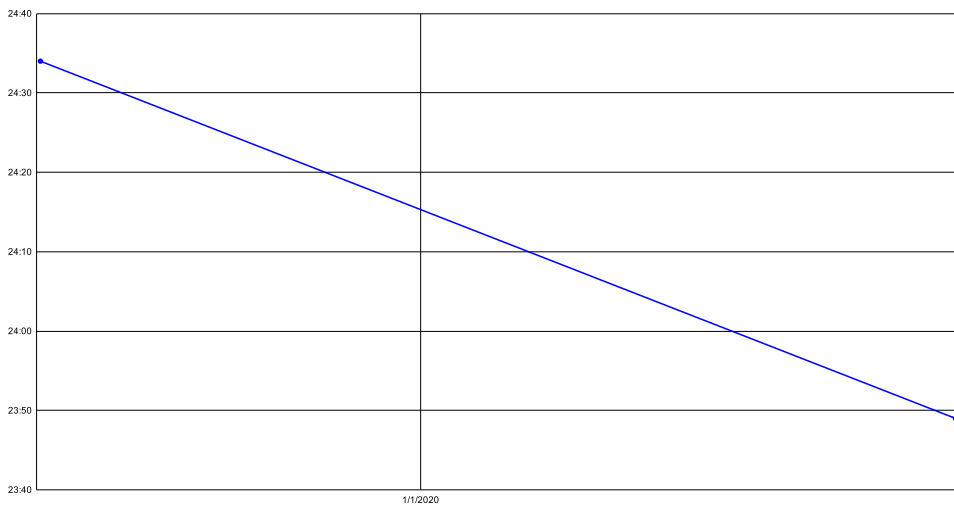

Time	Timesave	Date	Place (When Achieved)	Attempt	Run Link
24:34		11/3/2019	9th	132	Link
23:49	-0:45	3/24/2020	8th	186	Link

[HOME](#)

Super Mario Bros. 3 Category Extensions | 1 Warp