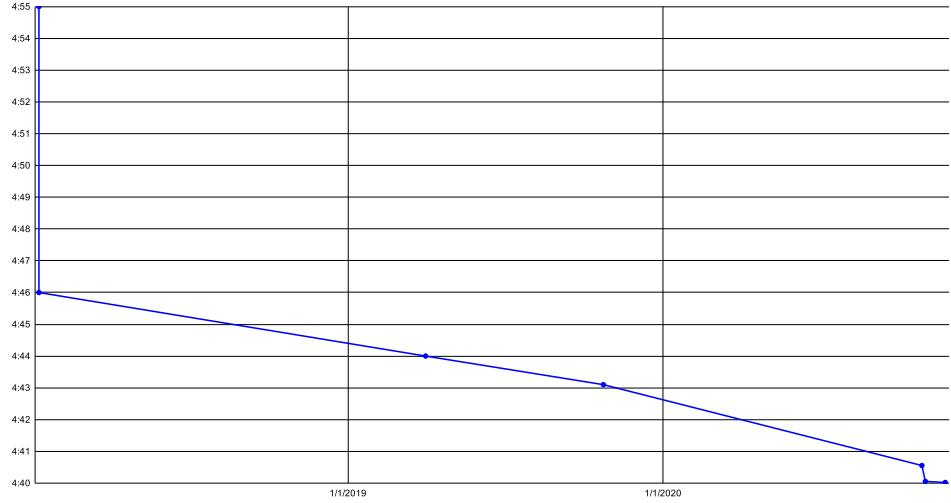

Time	Timesave	Date	Place (When Achieved)	Attempt	Run Link
4:55		1/8/2018	Tied 3rd	?	No Video
4:46	-0.09	1/8/2018	*WR* 1st	162	Link
4:44	-0.02	4/1/2019	2nd	727	Link
4:43.100	-0.01	10/24/2019	*WR* 1st	751	Link
4:40.555	-2.545	10/27/2020	*WR* 1st	1224	Link
4:40.055	-0.500	10/31/2020	*WR* 1st	1332	Link
4:40.022	-0.033	11/23/2020	*WR* 1st	1695	Link

[HOME](#)

Super Mario Bros. Category Extensions | AISSON