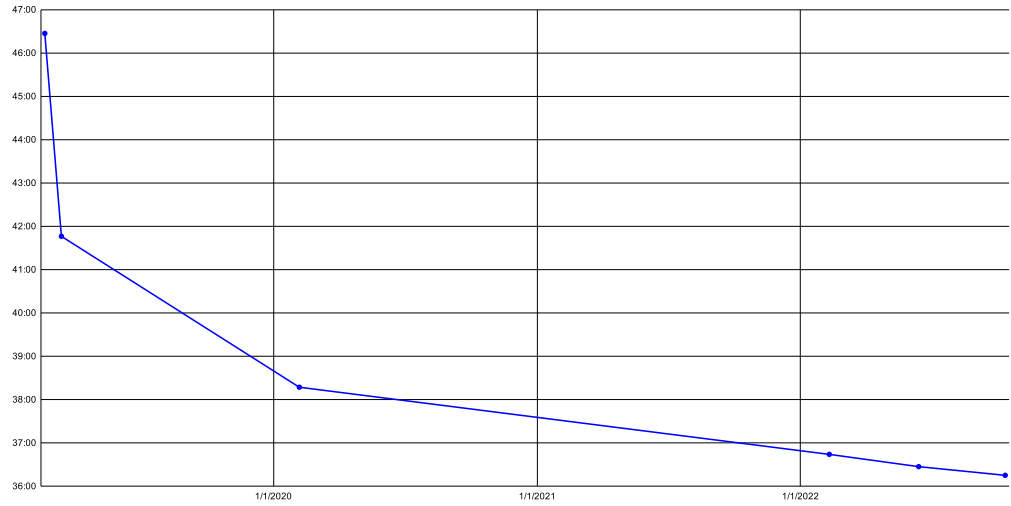

Time	Timesave	Date	Place (When Achieved)	Run Link
46:27		2/18/2019	3rd	Link
41:46	-4:41	3/13/2019	2nd	Link
38:17	-3:29	2/6/2020	*WR* 1st	Link
36:44	-1:33	2/10/2022	2nd	Link
36:27	-0:17	6/14/2022	2nd	Link
36:15	-0:12	10/12/2022	*WR* 1st	Link

[HOME](#)

Super Mario Bros.: The Lost Levels | All Stages (FDS)