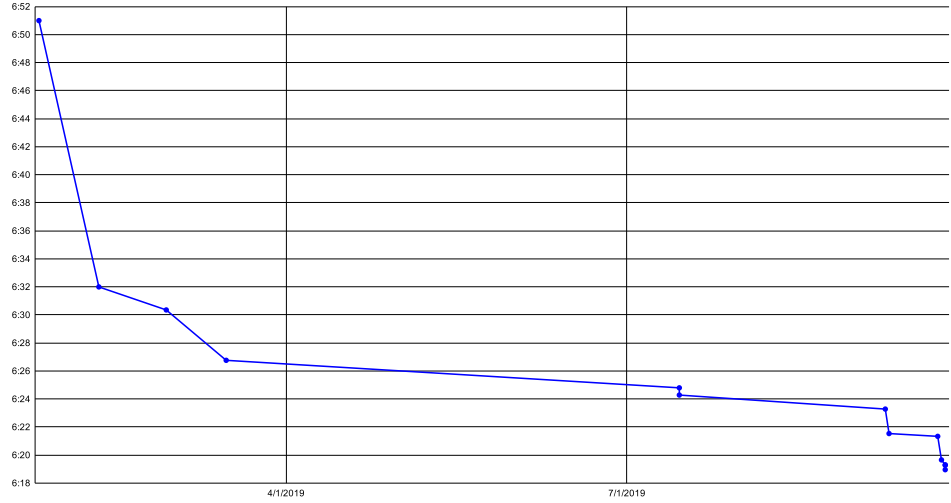

Time	Timesave	Date	Place (When Achieved)	Attempt	Run Link
6:51		1/25/2019	7th	2	Link
6:32	-0.19	2/10/2019	2nd	104	Link
6:30.357	-0.02	2/28/2019	2nd	166	Link
6:26.763	-3.594	3/16/2019	2nd	277	Link
6:24.800	-1.963	7/15/2019	2nd	?	No Video
6:24.284	-0.516	7/15/2019	*WR* 1st	388	Link
6:23.285	-0.999	9/8/2019	*WR* 1st	554	Link
6:21.538	-1.747	9/9/2019	*WR* 1st	646	Link
6:21.339	-0.199	9/22/2019	2nd	909	Link
6:19.658	-1.681	9/23/2019	2nd	949	Link
6:19.309	-0.349	9/24/2019	*WR* 1st	994	Link
6:19.275	-0.034	9/24/2019	*WR* 1st	1136	Link
6:18.959	-0.316	9/24/2019	*WR* 1st	1152	Link

[HOME](#)

Super Mario Bros.: The Lost Levels | Worlds A-D Any%