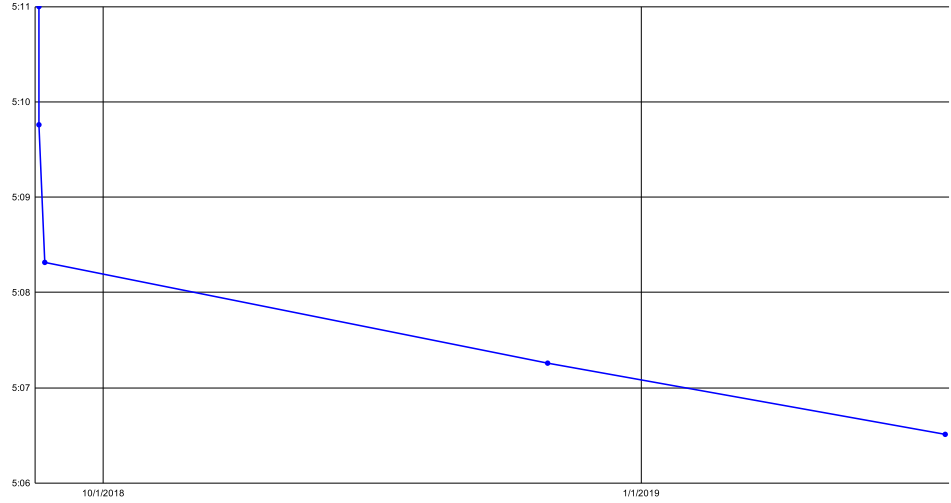

Time	Timesave	Date	Place (When Achieved)	Attempt	Run Link
5:11		9/20/2018		4th	? No Video
5:09.760	-0.02	9/20/2018	3rd	28	Link
5:08.316	-1.444	9/21/2018	2nd	124	Link
5:07.259	-1.057	12/16/2018	*WR* 1st	245	Link
5:06.512	-0.747	2/22/2019	*WR* 1st	326	Link

[HOME](#)

Super Luigi Bros | Any%