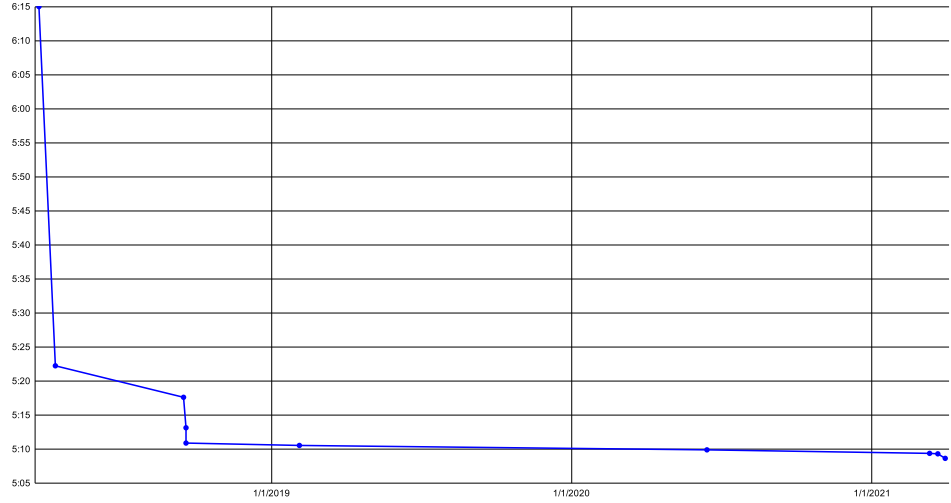

Time	Timesave	Date	Place (When Achieved)	Attempt	Run Link
6:15		3/24/2018		6th 82	Link
5:26	-0.49	?	?	? No Video	
5:22.236	-0.04	4/13/2018		5th 358	Link
5:17.610	-4.626	9/16/2018		6th 519	Link
5:13.135	-4.475	9/19/2018		5th 558	Link
5:10.887	-2.248	9/19/2018	*WR* 1st	585	Link
5:10.538	-0.349	2/4/2019	*WR* 1st	706	Link
5:09.890	-0.648	6/14/2020	*WR* 1st	1141	Link
5:09.374	-0.516	3/12/2021	*WR* 1st	1210	Link
5:09.307	-0.067	3/22/2021	*WR* 1st	1409	Link
5:08.642	-0.665	3/31/2021	*WR* 1st	1543	Link

[HOME](#)

All Night Nippon Super Mario Bros. | Any%