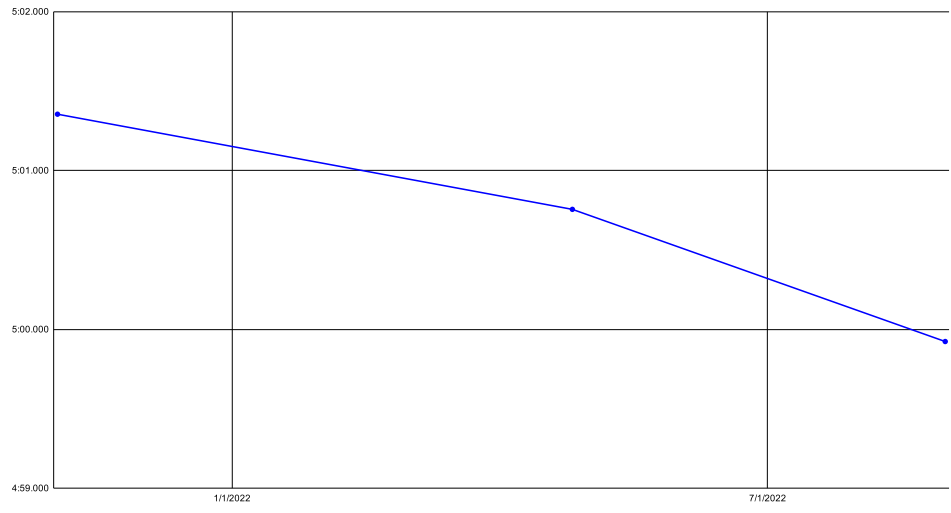

Time	Timesave	Date	Place (When Achieved)	Attempt	Run Link
5:01.354		11/3/2021	2nd	65	Link
5:00.755	-0.599	4/26/2022	2nd	273	Link
4:59.923	-0.832	8/30/2022	2nd	661	Link

[HOME](#)

Super Mario Bros. Category Extensions | Any% No Coins