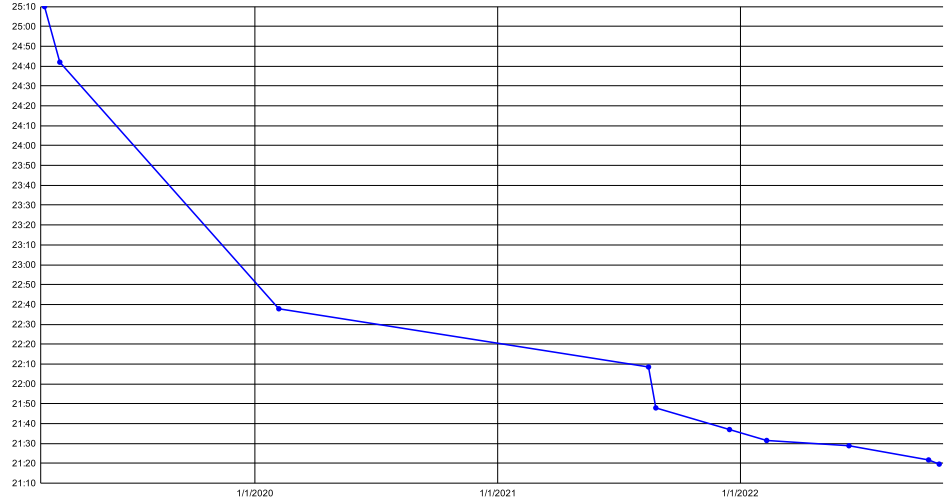

Time	Timesave	Date	Place (When Achieved)	Attempt	Run	Link
25:10		2/18/2019		17th	141	Link
24:42	-0:28	3/13/2019		13th	309	Link
22:37.814	-2:05	2/6/2020		7th	458	Link
22:08.512	-29.302	8/16/2021		6th	655	Link
21:47.896	-20.616	8/27/2021		2nd	796	Link
21:36.997	-10.899	12/16/2021		3rd	1811	Link
21:31.490	-5.507	2/10/2022		3rd	2442	Link
21:28.844	-2.646	6/14/2022		3rd	3270	Link
21:21.689	-7.155	10/12/2022		*WR* 1st	4361	Link
21:19.576	-2.113	10/28/2022		*WR* 1st	4679	Link

[HOME](#)

Super Mario Bros.: The Lost Levels | Warpless 8-4