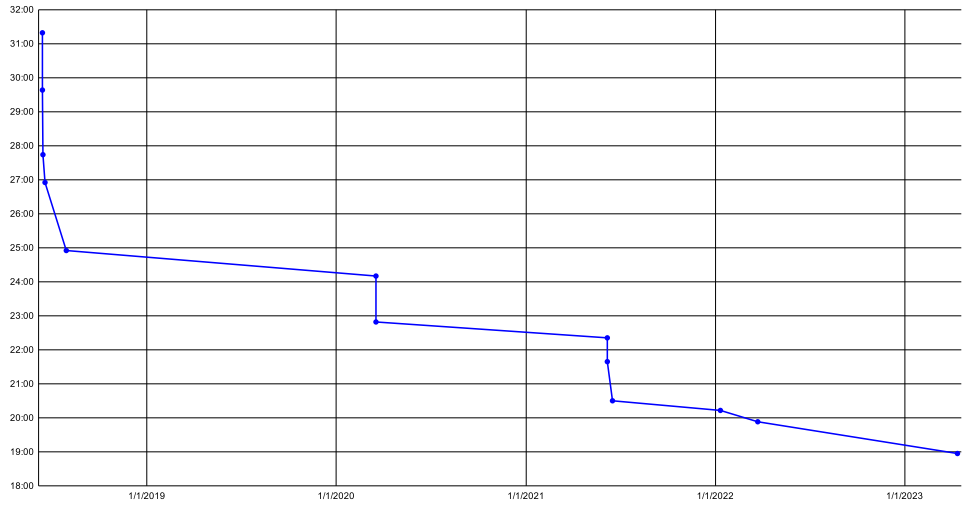

Time	Timesave	Date	Place (When Achieved)	Attempt	Run Link
31:19		6/14/2018	EMU - 743rd	1	No Video
29:38	-1:41	6/14/2018	EMU - 713th	2	Link
27:44	-1:54	6/15/2018	EMU - 666th	3	Link
26:55	-0:49	6/19/2018	EMU - Tied 625th	7	Link
24:55	-2:00	7/30/2018	EMU - 557th	25	Link
24:10	-0:45	3/18/2020	N64 - 637th	109	Link
22:49	-1:21	3/18/2020	N64 - 604th	124	Link
22:21	-0:28	6/7/2021	N64 - 840th	170	Link
21:39	-0:42	6/7/2021	N64 - Tied 803rd	177	Link
20:30	-1:09	6/17/2021	N64 - 740th	229	Link
20:13	-0:17	1/11/2022	N64 - Tied 881st	260	Link
19:53	-0:20	3/24/2022	N64 - Tied 879th	343	Link
18:57	-0:56	4/13/2023	N64 - Tied 836th	375	Link

[HOME](#)

Super Mario 64 | 16 Star