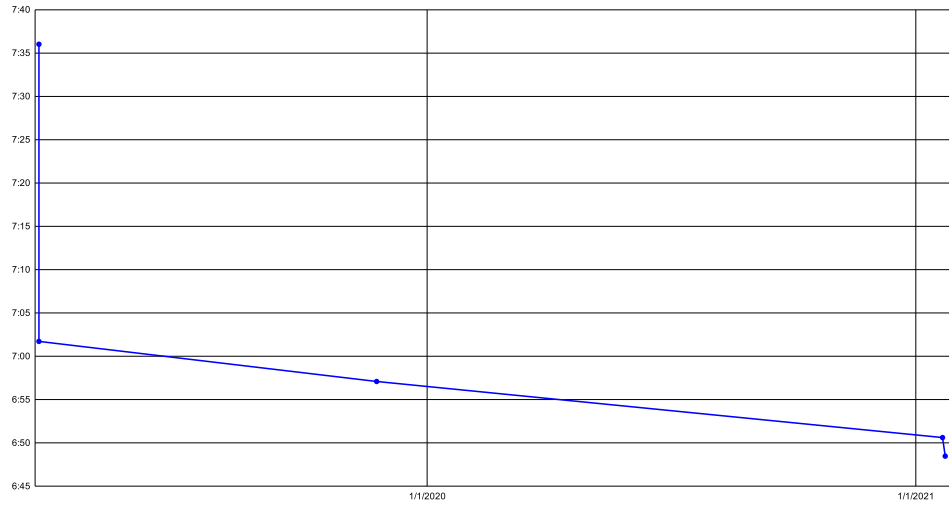

Time	Timesave	Date	Place (When Achieved)	Attempt	Run Link
7:36		3/16/2019	*WR* 1st	?	No Video
7:01.705	-0.35	3/16/2019	*WR* 1st	41	Link
6:57.080	-4.625	11/24/2019	*WR* 1st	106	Link
6:50.607	-6.473	1/21/2021	*WR* 1st	212	Link
6:48.461	-2.146	1/23/2021	*WR* 1st	300	Link

[HOME](#)

All Night Nippon Super Mario Bros. | Worlds A-D Any%