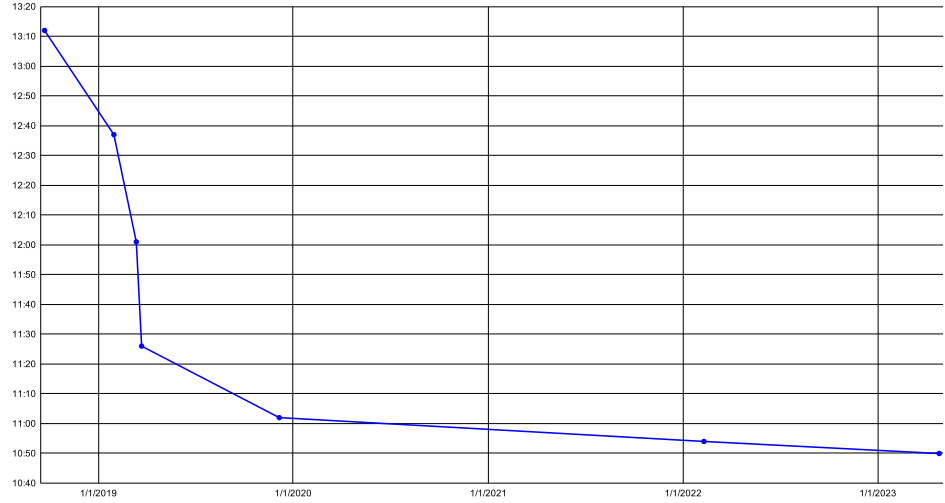

Time	Timesave	Date	Place (When Achieved)	Attempt	Run Link
13:12		9/22/2018	106th	16	Link
12:37	-0:35	1/30/2019	Tied 97th	212	Link
12:01	-0:36	3/13/2019	76th	238	Link
11:26	-0:35	3/23/2019	Tied 43rd	321	Link
11:02	-0:24	12/6/2019	21st	584	Link
10:54	-0:08	2/9/2022	Tied 20th	1049	Link
10:49.950	-0:05	4/26/2023	16th	1224	Link

[HOME](#)

Super Mario Bros. 3 | Any% (No Wrong Warp)