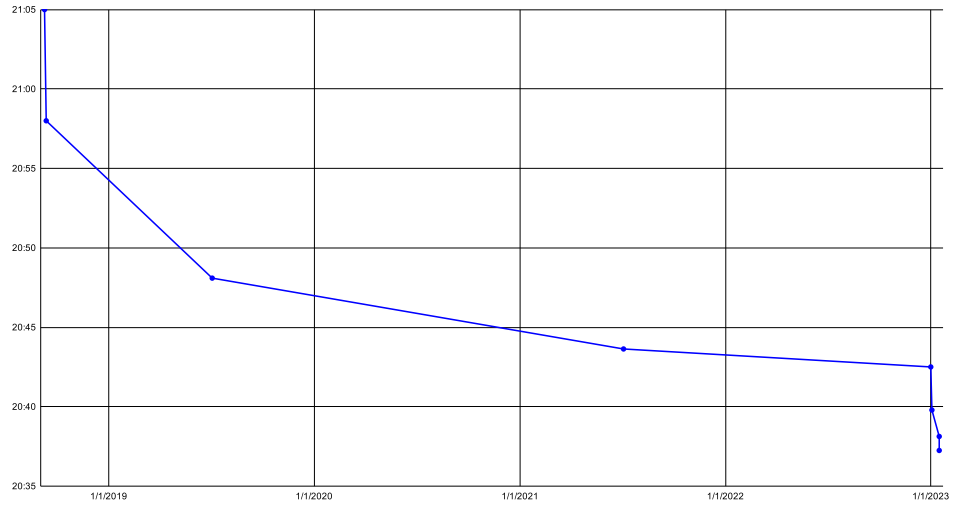

Time	Timesave	Date	Place (When Achieved)	Attempt	Run Link
21:05		9/9/2018	*WR* 1st	14	Link
20:58	-0:07	9/12/2018	*WR* 1st	56	Link
20:48.095	-0:10	7/4/2019	*WR* 1st	165	Link
20:43.635	-4:460	7/4/2021	*WR* 1st	176	Link
20:42.504	-1.131	1/1/2023	*WR* 1st	400	Link
20:39.792	-2.712	1/3/2023	*WR* 1st	413	Link
20:38.128	-1.664	1/16/2023	*WR* 1st	567	Link
20:37.246	-0.882	1/16/2023	*WR* 1st	576	Link

[HOME](#)

Super Mario Bros. Category Extensions | 144 Fireworks