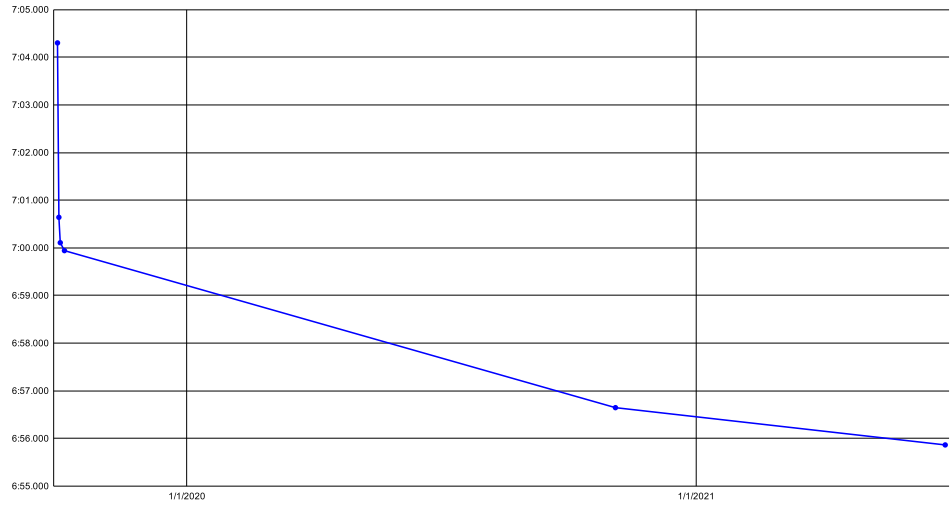

Time	Timesave	Date	Place (When Achieved)	Attempt	Run Link
7:04.301		9/30/2019	*WR* 1st	74	Link
7:00.641	-3.660	10/1/2019	*WR* 1st	99	Link
7:00.108	-0.533	10/2/2019	*WR* 1st	165	Link
6:59.942	-0.166	10/5/2019	*WR* 1st	172	Link
6:56.647	-3.295	11/4/2020	*WR* 1st	577	Link
6:55.865	-0.782	6/29/2021	*WR* 1st	682	Link

[HOME](#)

Super Mario Bros. Category Extensions | Walkathon