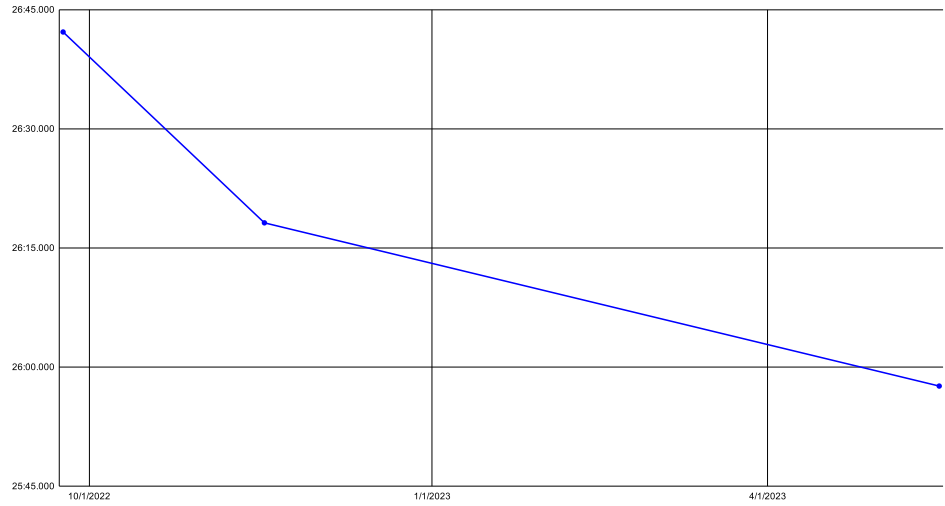

Time	Timesave	Date	Place (When Achieved)	Attempt	Run Link
26:42.178		9/24/2022	*WR* 1st	2	Link
26:18.151	-24.027	11/17/2022	*WR* 1st	98	Link
25:57.601	-20.550	5/17/2023	*WR* 1st	332	Link

[HOME](#)

The Lost Levels Category Extensions | Warp Abuse