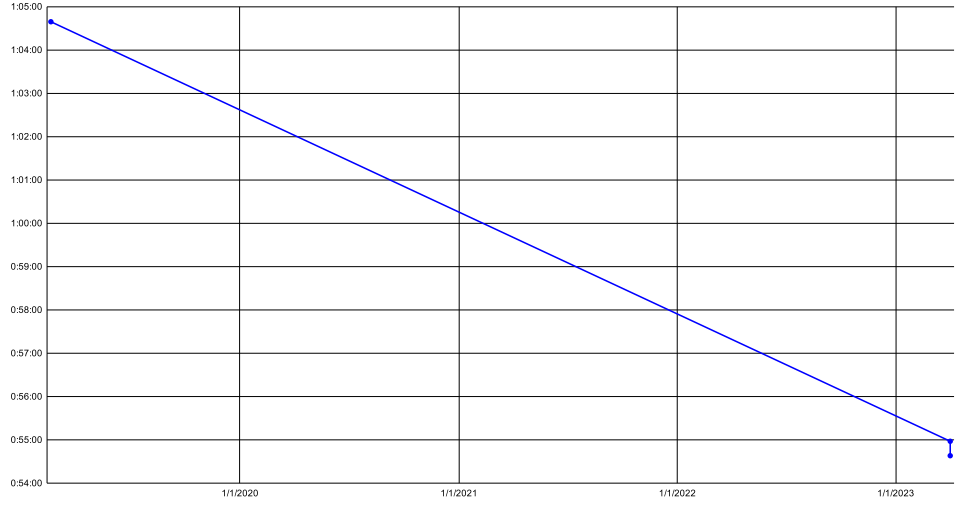

Time	Timesave	Date	Place (When Achieved)	Attempt	Run Link
1:04:39		2/19/2019	95th	16	Link
54:58	-9:41	4/2/2023	103rd	191	Link
54:38	-0:20	4/2/2023	Tied 93rd	222	Link

[HOME](#)

Super Mario Bros. 3 | Any% Warpless