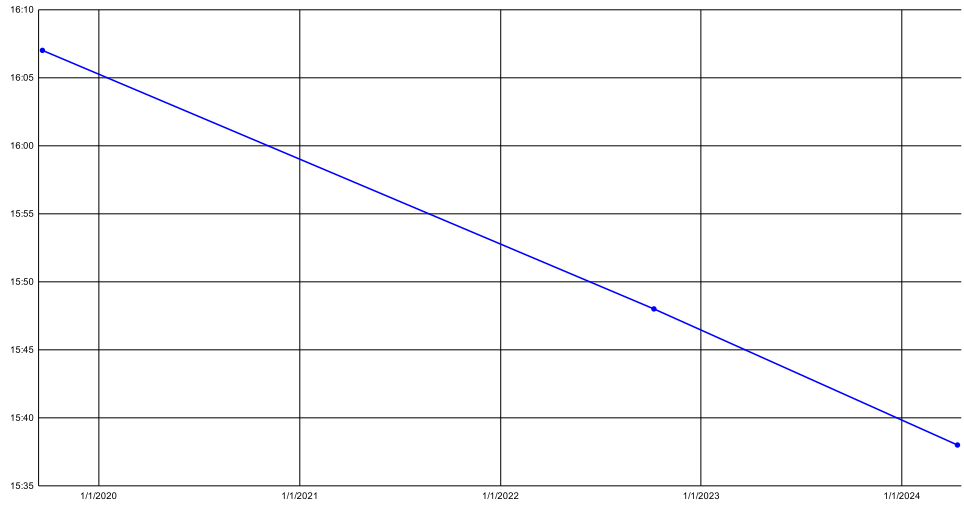

Time	Timesave	Date	Place (When Achieved)	Attempt	Run Link
16:07		9/21/2019	*WR* 1st	21	Link
15:48	-0:19	10/7/2022	2nd	24	Link
15:38	-0:10	4/11/2024	*WR* 1st	?	Link

[HOME](#)

Super Mario Bros.: The Lost Levels | Both Endings (FDS)