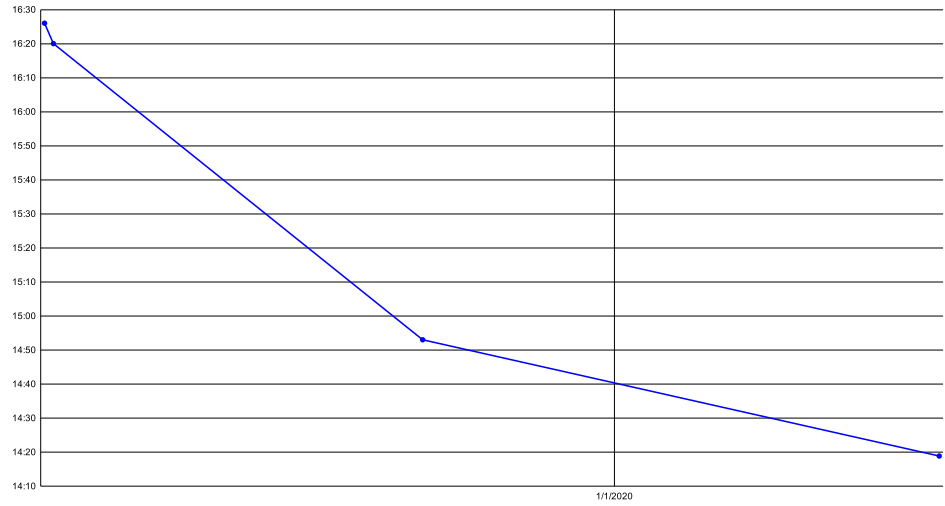

Time	Timesave	Date	Place (When Achieved)	Attempt	Run Link
16:26		2/14/2019	16th	?	No Video
16:20	-0:06	2/19/2019	16th	104	Link
14:53	-1:27	9/15/2019	9th	341	Link
14:18.852	-0:35	7/2/2020	6th	569	Link

[HOME](#)

Super Mario Bros.: The Lost Levels | Any% D-4