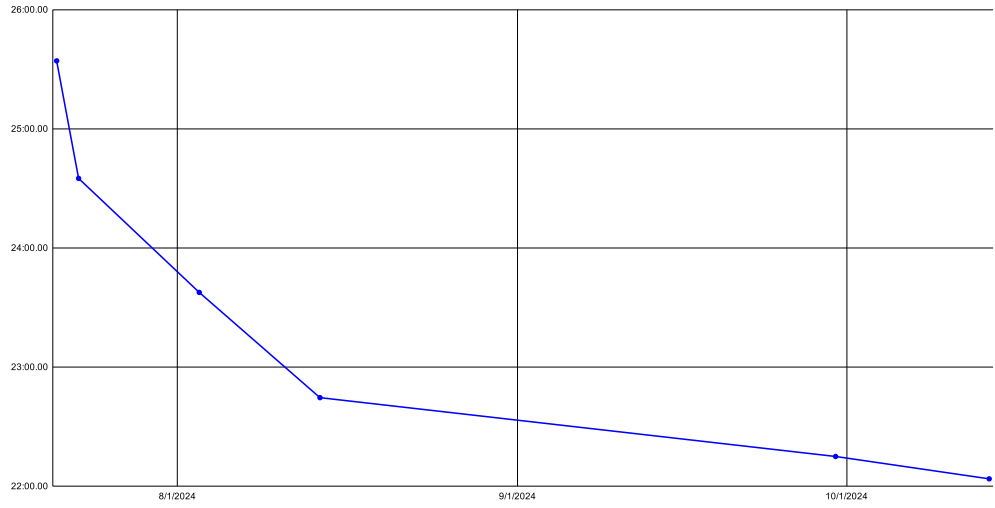

Time	Timesave	Date	Place (When Achieved)	Run Link
25:34.18		7/21/2024	2nd	Link
24:34.99	-59.19	7/23/2024	2nd	Link
23:37.56	-57.43	8/3/2024	4th	Link
22:44.57	-52.99	8/14/2024	4th	Link
22:14.94	-29.63	9/30/2024	6th	Link
22:03.68	-11.26	10/14/2024	6th	Link

[HOME](#)

Nintendo World Championships: NES Edition | Legendary Trial