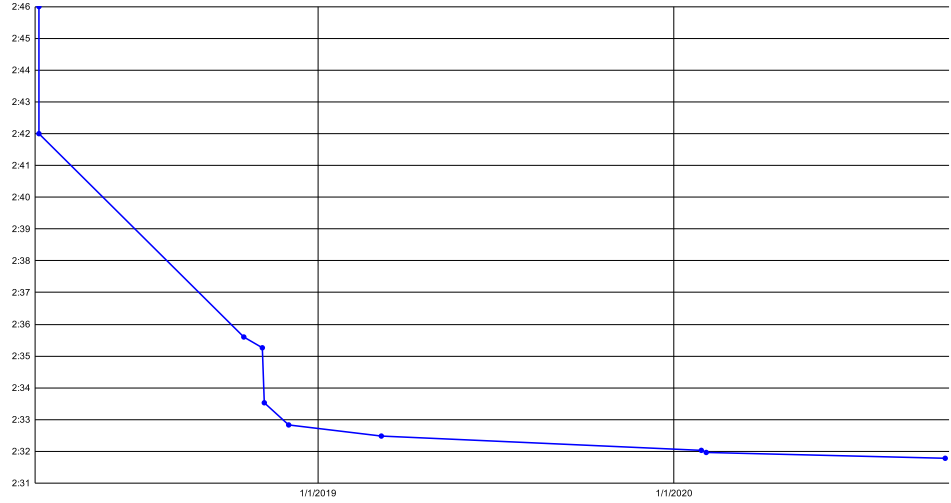

Time	Timesave	Date	Place (When Achieved)	Attempt	Run Link
2:46		3/21/2018	Tied 39th	?	No Video
2:42	-0.04	3/21/2018	Tied 29th	21	Link
2:40	-0.02	?	?	?	No Video
2:35.600	-0.05	10/17/2018	10th	138	Link
2:35.261	-0.339	11/5/2018	Tied 8th	217	Link
2:33.630	-1.731	11/7/2018	4th	321	Link
2:32.832	-0.698	12/2/2018	Tied 2nd	912	Link
2:32.482	-0.350	3/7/2019	2nd	998	Link
2:32.032	-0.450	1/29/2020	2nd	1695	Link
2:31.966	-0.066	2/3/2020	*WR* 1st	2179	Link
2:31.783	-0.183	10/5/2020	2nd	2911	Link

[HOME](#)

Super Mario Bros. | Minus World Ending