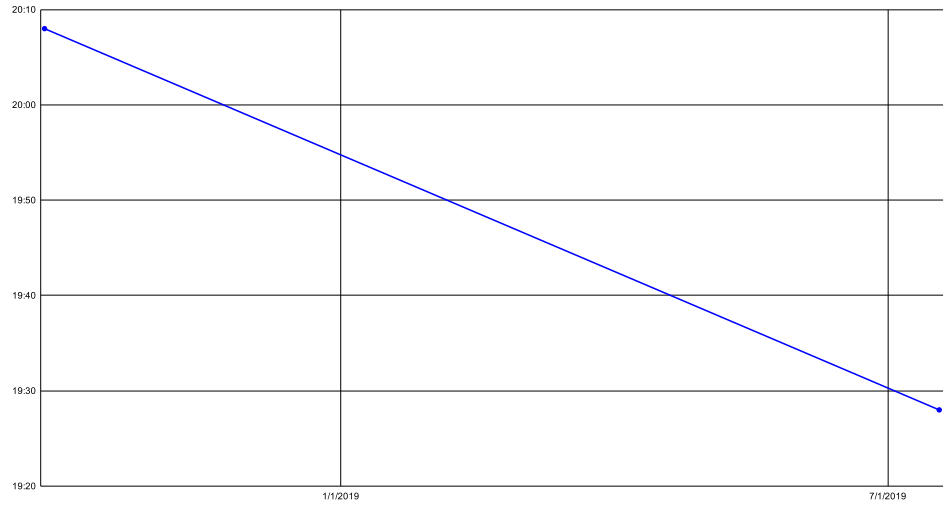

Time	Timesave	Date	Place (When Achieved)	Attempt	Run Link
20:08		9/25/2018	*WR* 1st	1	Link
19:28	-0:40	7/18/2019	*WR* 1st	40	Link

[HOME](#)

Super Luigi Bros | Warpless