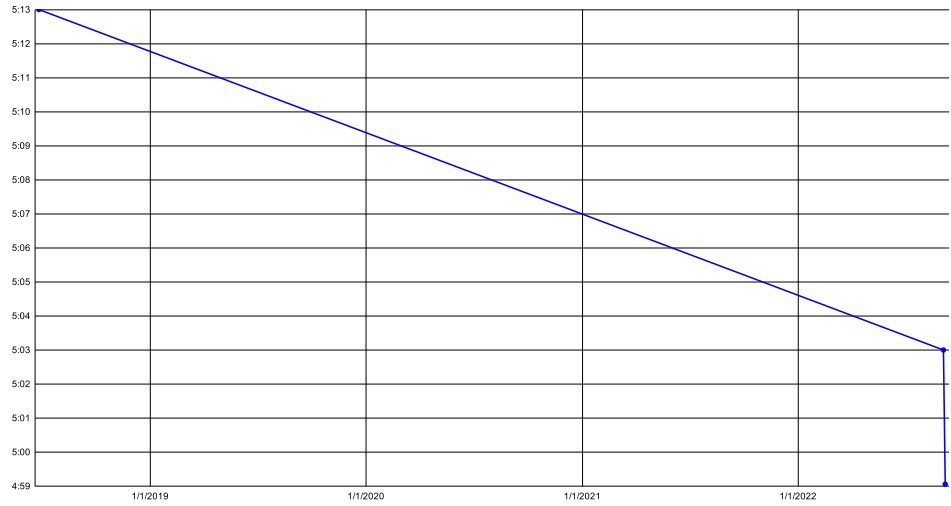

Time	Timesave	Date	Place (When Achieved)	Attempt	Run Link
5:13		6/27/2018	2nd	1	No Video
5:03	-0:10	9/4/2022	6th	4	Link
4:59.057	-0:04	9/7/2022	3rd	31	Link

[HOME](#)

Super Mario Bros. Category Extensions | OneHand