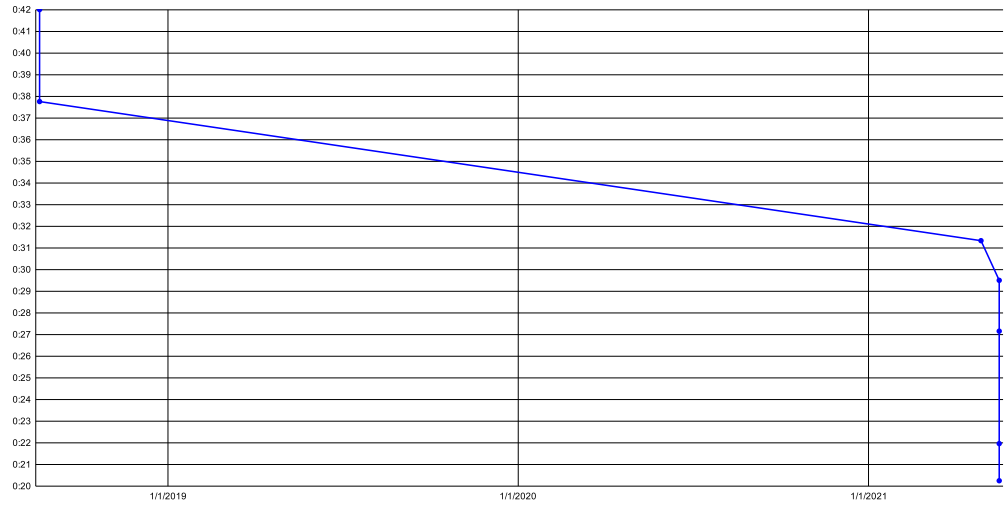

Time	Timesave	Date	Place (When Achieved)	Run Link
0:42		8/20/2018	4th	No Video
37.754	-0:05	8/20/2018	3rd	Link
31.332	-6:422	4/28/2021	10th	Link
29.501	-1:831	5/17/2021	6th	Link
27.155	-2:346	5/17/2021	5th	Link
21.964	-5:191	5/17/2021	2nd	Link
20.250	-1:714	5/17/2021	*WR* 1st	Link

[HOME](#)

Super Mario Bros. Category Extensions | 10 Walljumps