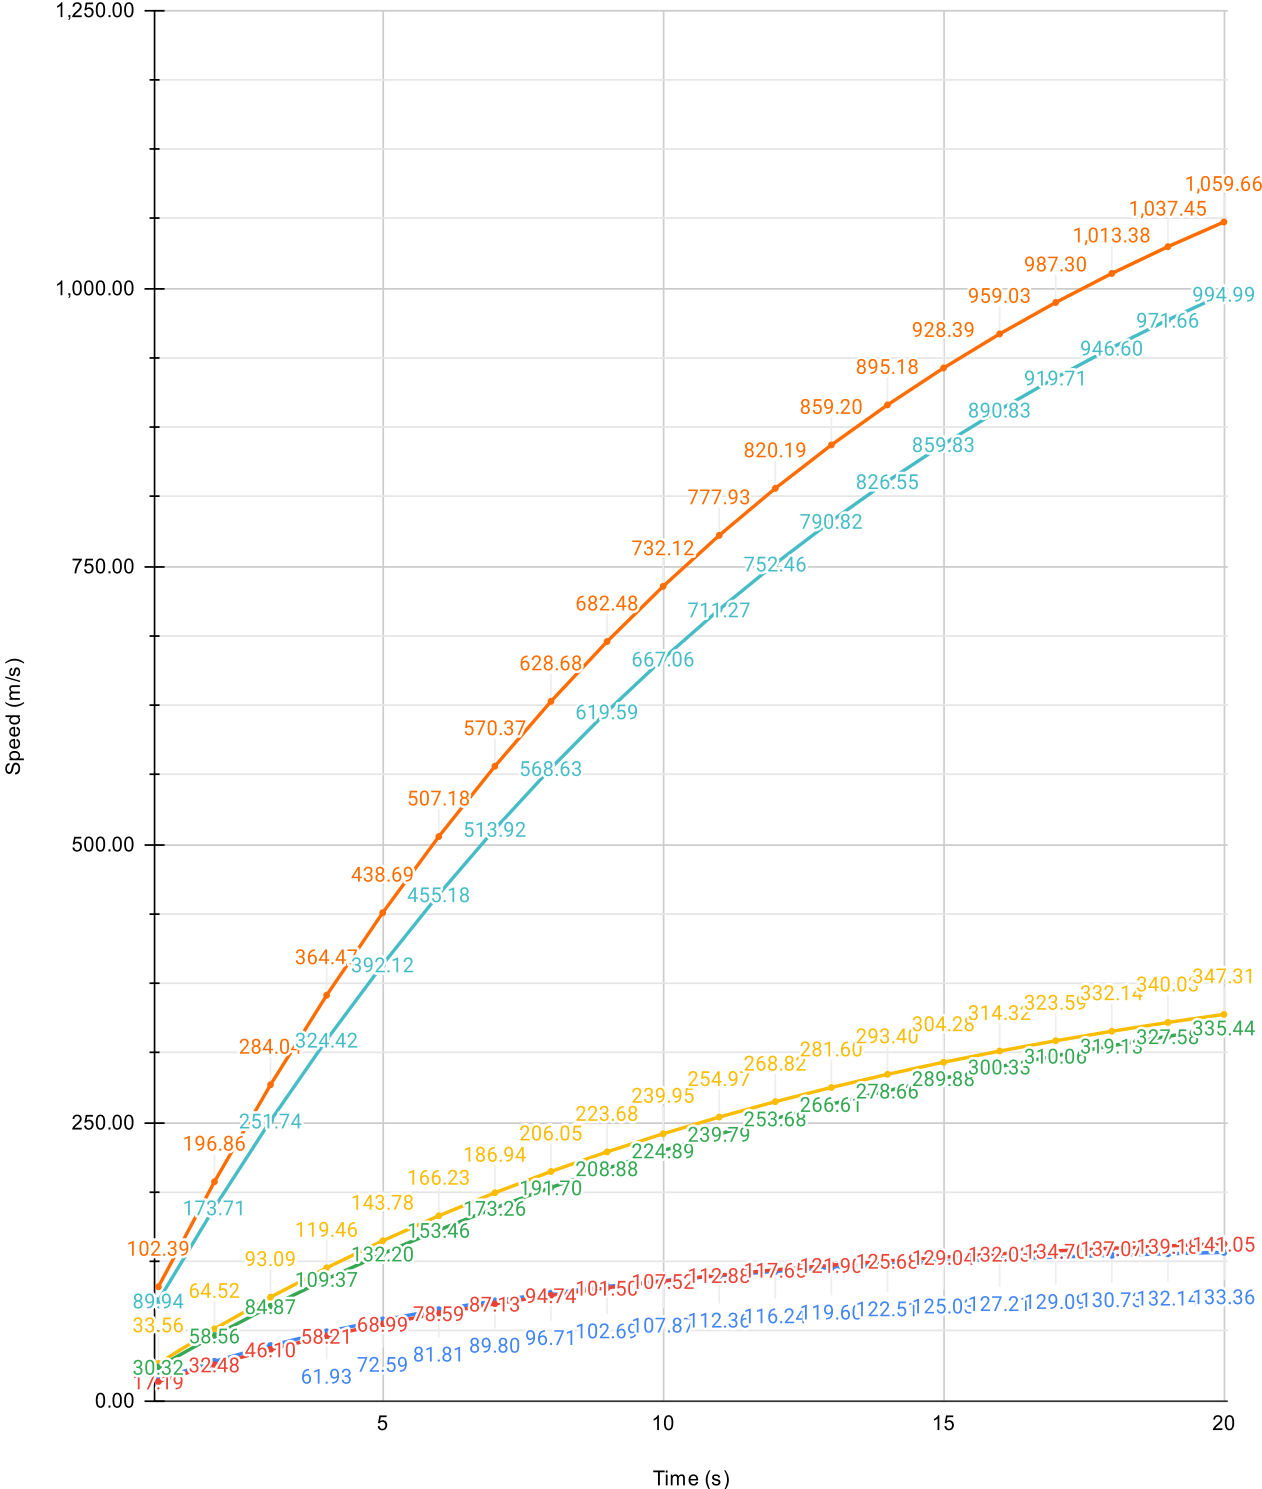

Dreaded Collective - Leshak Changes (Acceleration)

- Leshak Base Old
- Leshak Base New
- Leshak AB Old
- Leshak AB New
- Leshak MWD Old
- Leshak MWD New

Dreaded Collective - Drekvak Changes (Acceleration)

- Drekvac Base Old
- Drekvac Base New
- Drekvac AB Old
- Drekvac AB New
- Drekvac MWD Old
- Drekvac MWD New

Dreaded Collective - Draugr Changes (Acceleration)

- Draugr Base Old
- Draugr Base New
- Draugr AB Old
- Draugr AB New
- Draugr MWD Old
- Draugr MWD New