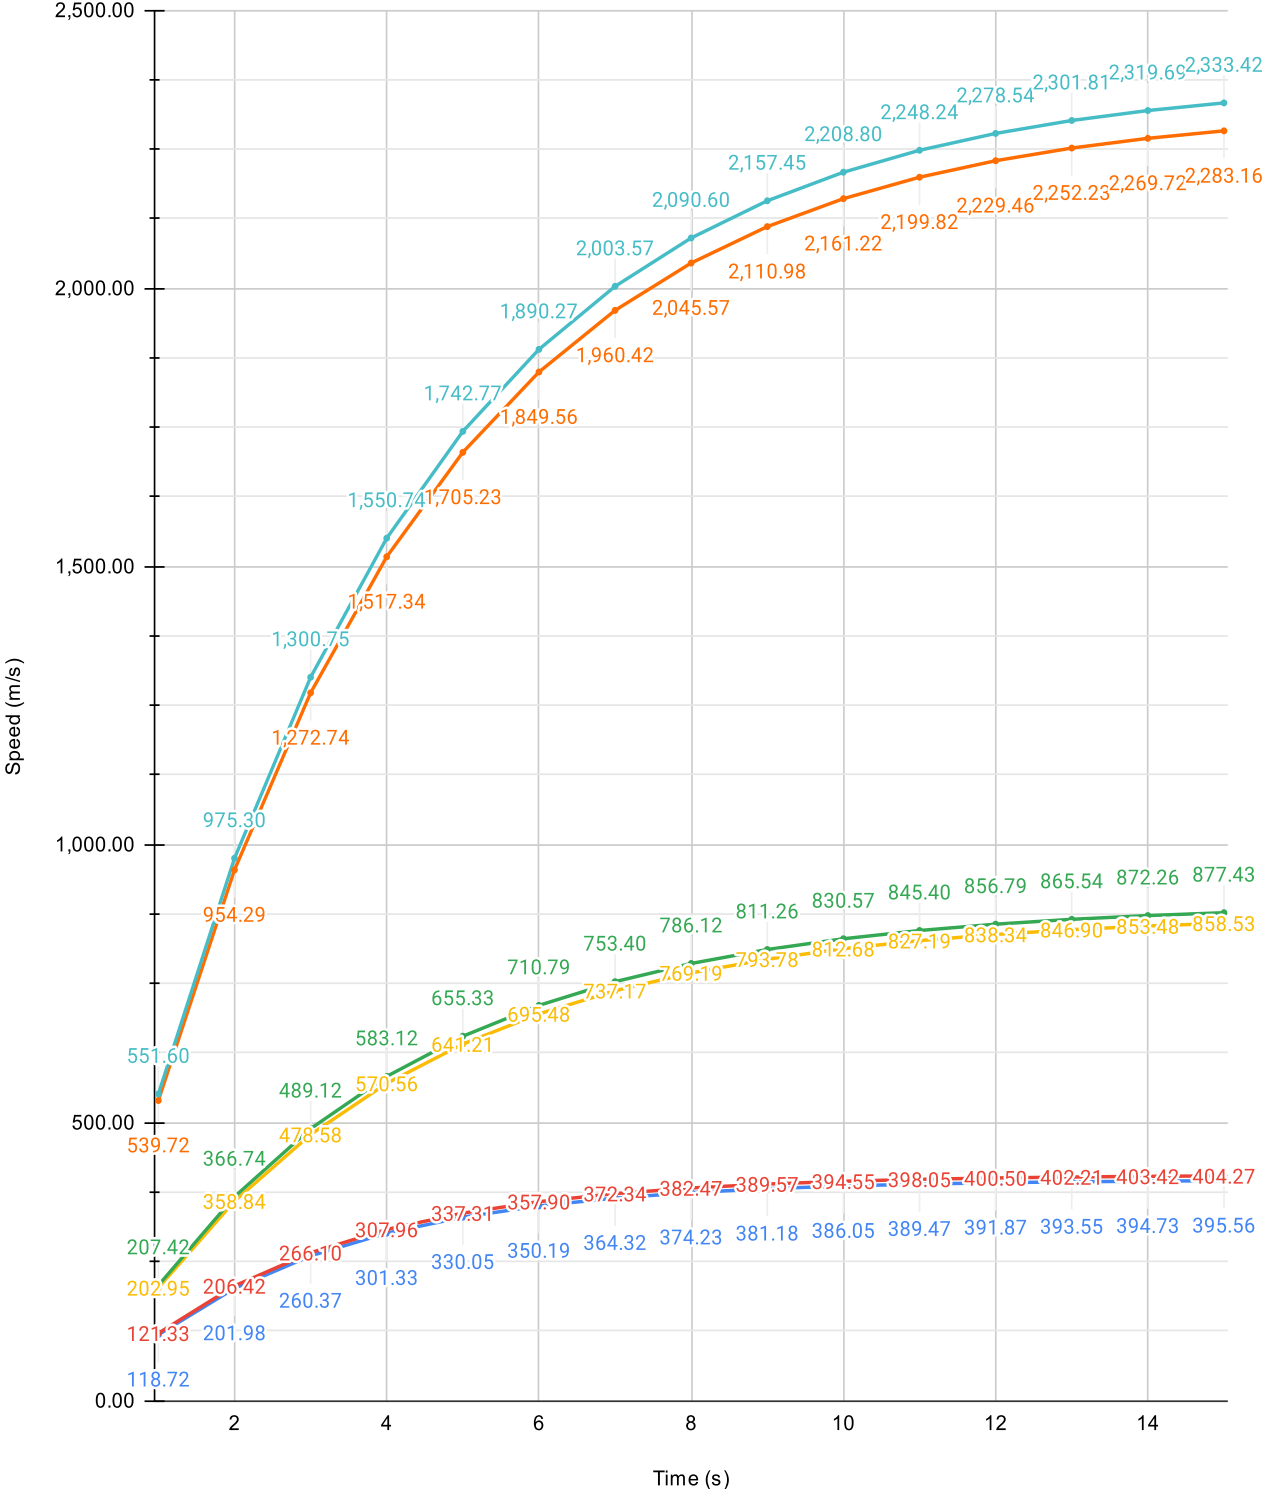

Dreaded Collective - Leshak Changes (Acceleration)

- Leshak Base Old
- Leshak Base New
- Leshak AB Old
- Leshak AB New
- Leshak MWD Old
- Leshak MWD New

Dreaded Collective - Drekvak Changes (Acceleration)

- Drekvac Base Old
- Drekvac Base New
- Drekvac AB Old
- Drekvac AB New
- Drekvac MWD Old
- Drekvac MWD New

Dreaded Collective - Draugr Changes (Acceleration)

- Draugr Base Old
- Draugr Base New
- Draugr AB Old
- Draugr AB New
- Draugr MWD Old
- Draugr MWD New