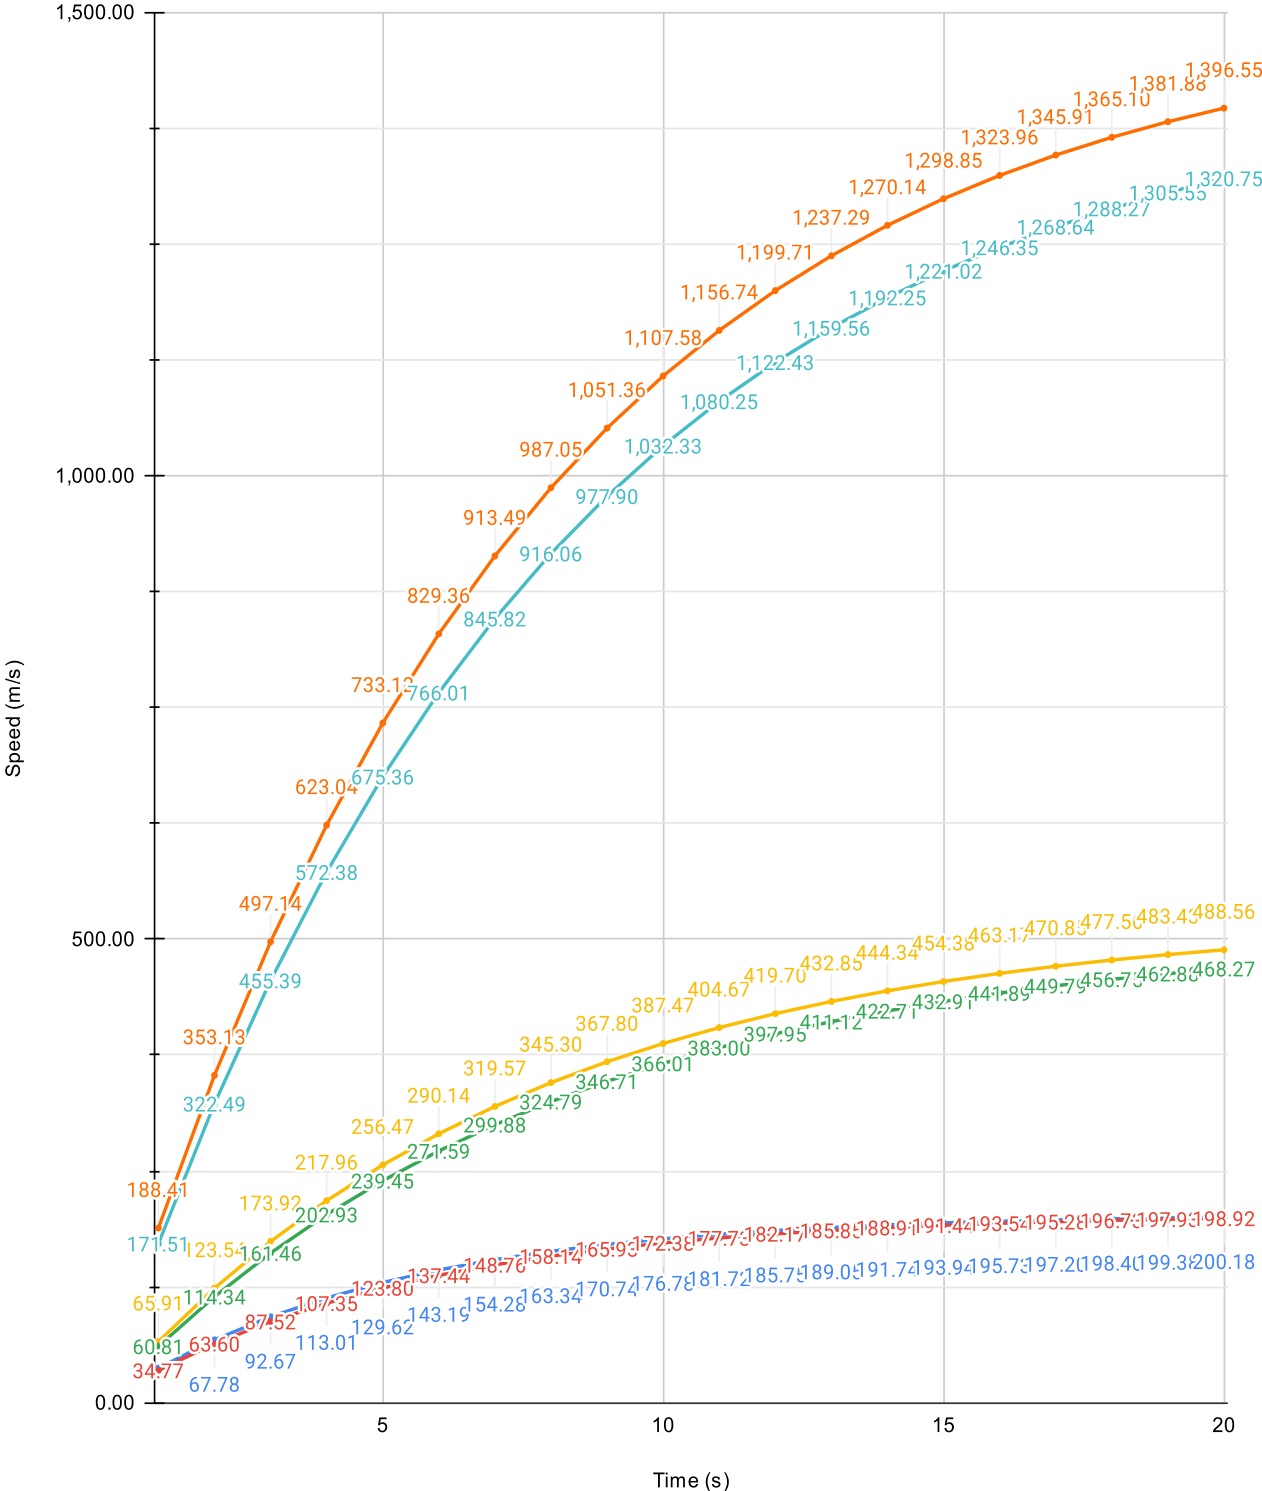

Dreaded Collective - Leshak Changes (Acceleration)

- Leshak Base Old
- Leshak Base New
- Leshak AB Old
- Leshak AB New
- Leshak MWD Old
- Leshak MWD New

Dreaded Collective - Drekvak Changes (Acceleration)

- Drekvac Base Old
- Drekvac Base New
- Drekvac AB Old
- Drekvac AB New
- Drekvac MWD Old
- Drekvac MWD New

Dreaded Collective - Draugr Changes (Acceleration)

- Draugr Base Old
- Draugr Base New
- Draugr AB Old
- Draugr AB New
- Draugr MWD Old
- Draugr MWD New