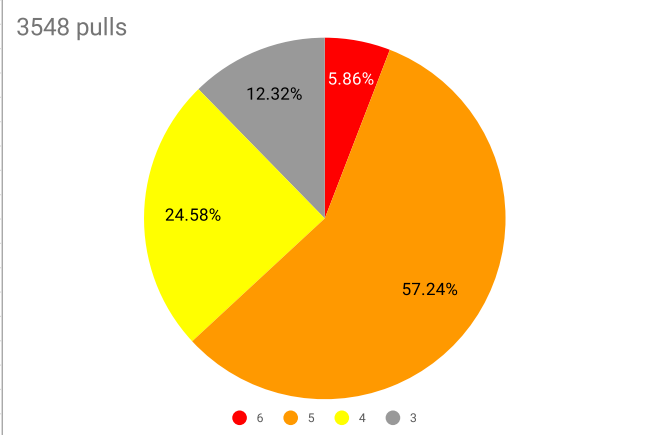

	Pull rate		Pull Rate		Top rate %		last update	22:16	21/09/17
Abdullah & Jeet	2.54%		6	5.86%	Nekomamushi 6	0.87%	1/114		
Ace	0.20%		5	57.24%	Carrot	3.33%	1/30		
Ace 6*	0.17%		4	24.58%	Crocus	2.23%	1/45		
Akainu 6*	0.06%		3	12.32%	Nami v1	2.99%	1/33		
aokiji 6*	0.06%								
Apoo	0.20%								
baby 5	1.21%								
Bartolomeo 6*	0.31%								
basil	0.17%								
Bastille	0.08%								
Bellmere	1.55%								
Bepo	0.25%								
Blackbeard 6*	0.25%								
Blamenco	0.93%								
blenheim	0.03%								
Blue Gilly	0.08%								
Blueno	0.08%								
Boa 6*	0.14%								
Bonney	0.17%								
brook 3D2Y	0.11%								
brook log	0.03%								
Brook ts	0.08%								
Buffalo	0.14%								
Buggy 6*	0.14%								
Burgess	0.03%								
Caesar	0.08%								
Capone	0.17%								
caribou	0.03%								
Carrot	3.33%								
Cavendish 6*	0.25%								
Chaka	1.92%								
Chopper 3d2y	0.17%								
chopper dex	0.06%								
chopper dream	0.06%								
chopper INT	0.08%								
chopper log	0.03%								
Chopper qck	0.06%								
chopper str	0.03%								
chopper sw	0.06%								
chopper TS	0.48%								
chopper v1	0.93%								
Coby Petty Officer	0.06%								
Corazon 6*	0.20%								
crocodile 6*	0.14%								
Crocus	2.23%								
Curiel	0.08%								
Dagama	0.14%								
Daruma	0.08%								
DeCalvan Brothers	0.25%								
Dellinger	0.17%								
diamante	2.65%								
Diamond jozu	0.03%								
doc q	0.31%								
Doflamigo 6*	0.03%								
doma	0.08%								
Don Chin Jao	0.25%								
Don Sai	1.21%								
Dosun	0.42%								
Drake	0.06%								
Edd, Ed and Eddy	0.06%								
Elizabello	0.14%								
Fossa	0.14%								
franky	0.03%								
Franky 3d2y	0.11%								
franky cyborg	0.06%								
Franky Sw	0.08%								
Franky ts	0.08%								
fujitora 6*	0.11%								
Fukaboshi	0.96%								
Fukuro	0.17%								
Funk brothers	0.14%								
garp	0.03%								
Genzo	2.06%								