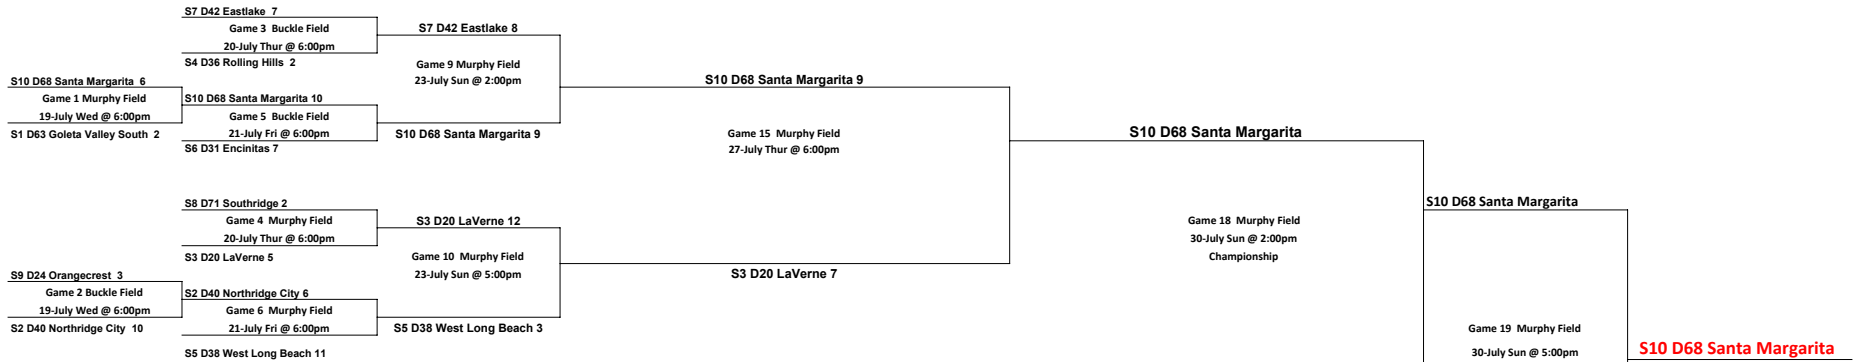

2017 10-11-12 SO CAL STATE TOURNAMENT

July 19th - July 30th
HOST: D38 Long Beach

Winner's Brackets

S10 D68 Santa Margarita
2017 10-11-12
So Cal State Champions
Winner advances to Western Regional
Host: San Bernardino, CA
Dates: August 6 - August 12, 2017

Loser's Brackets

L18 If First Loss