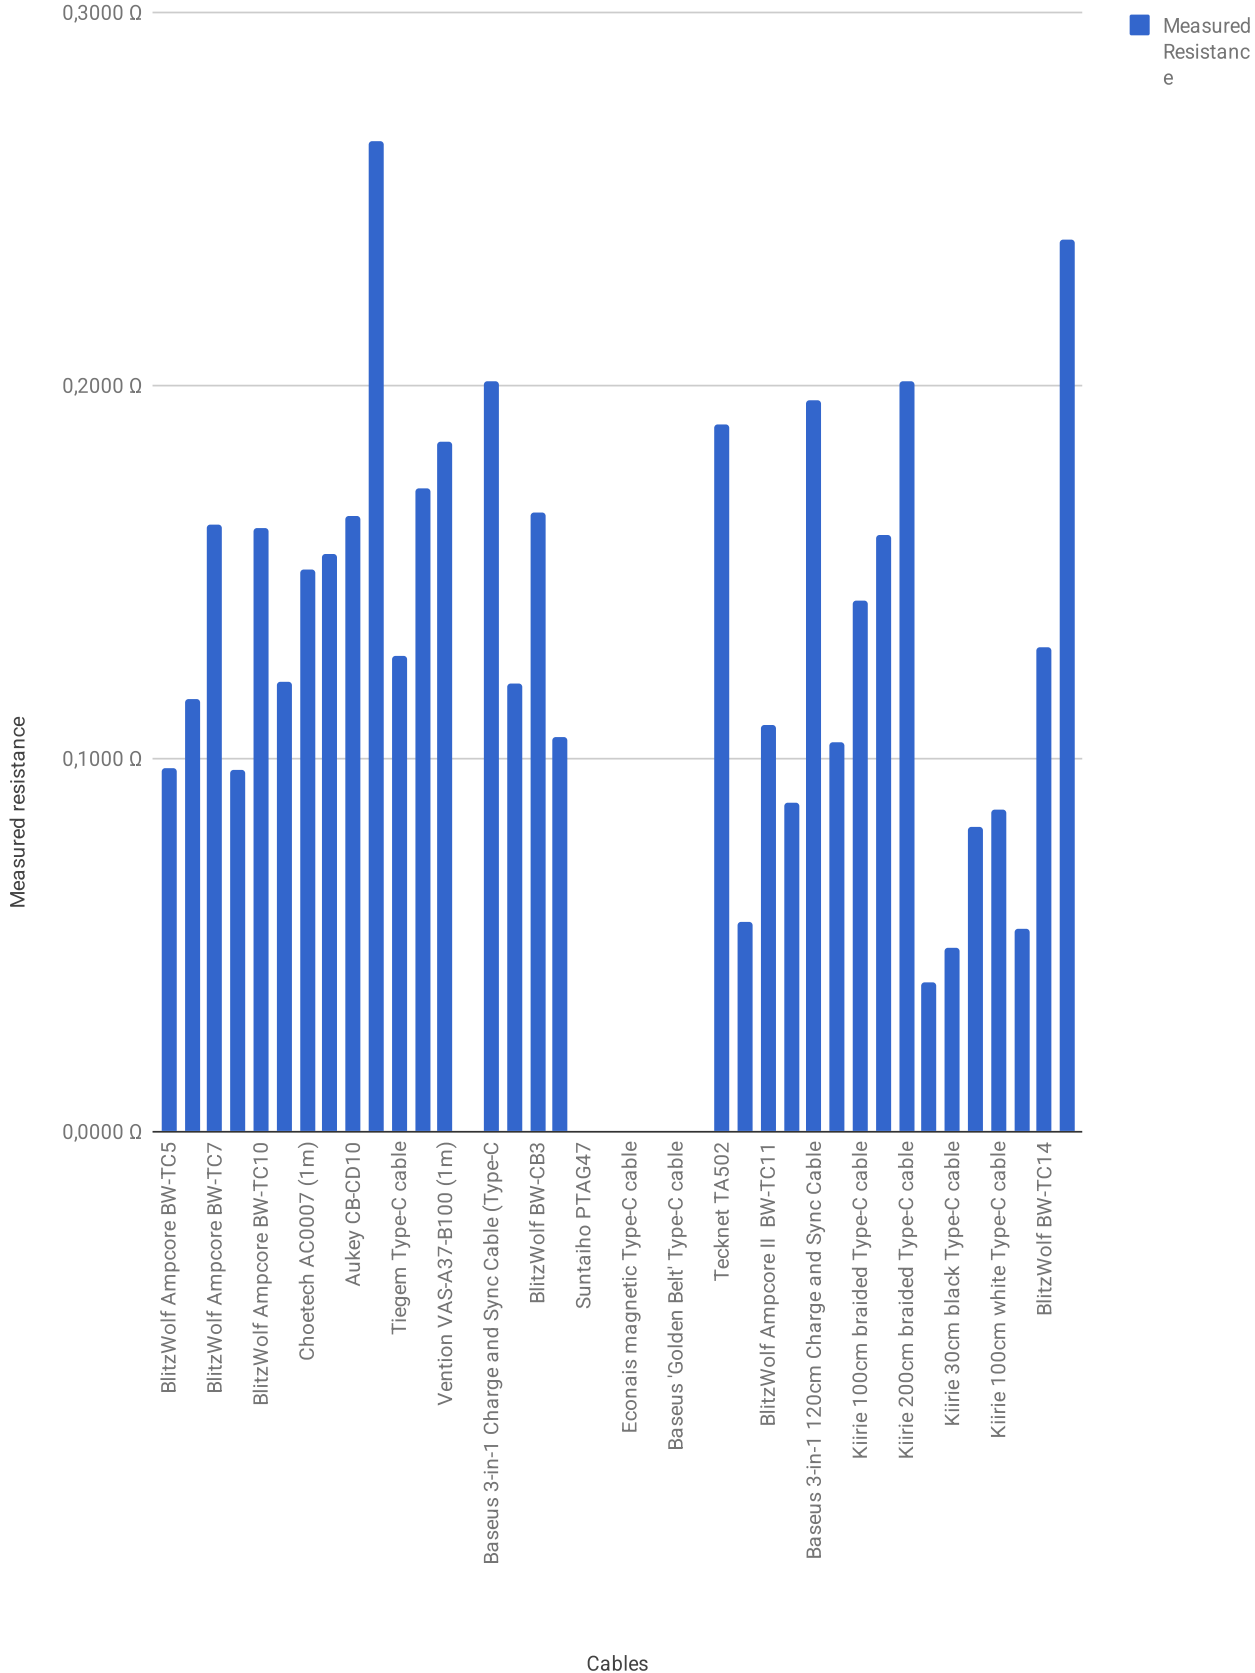

Resistance per cable

Resistance per cable

[1] 01cm to 70cm : short
71cm to 120cm : medium
121cm to 210cm : long
210cm + : extralong

[2] This is a SUBJECTIVE rating, based on my own interpretation of all the measurements.

[3] 01cm to 70cm : short
71cm to 120cm : medium
121cm to 210cm : long
210cm + : extralong

[4] This is a SUBJECTIVE rating, based on my own interpretation of all the measurements.