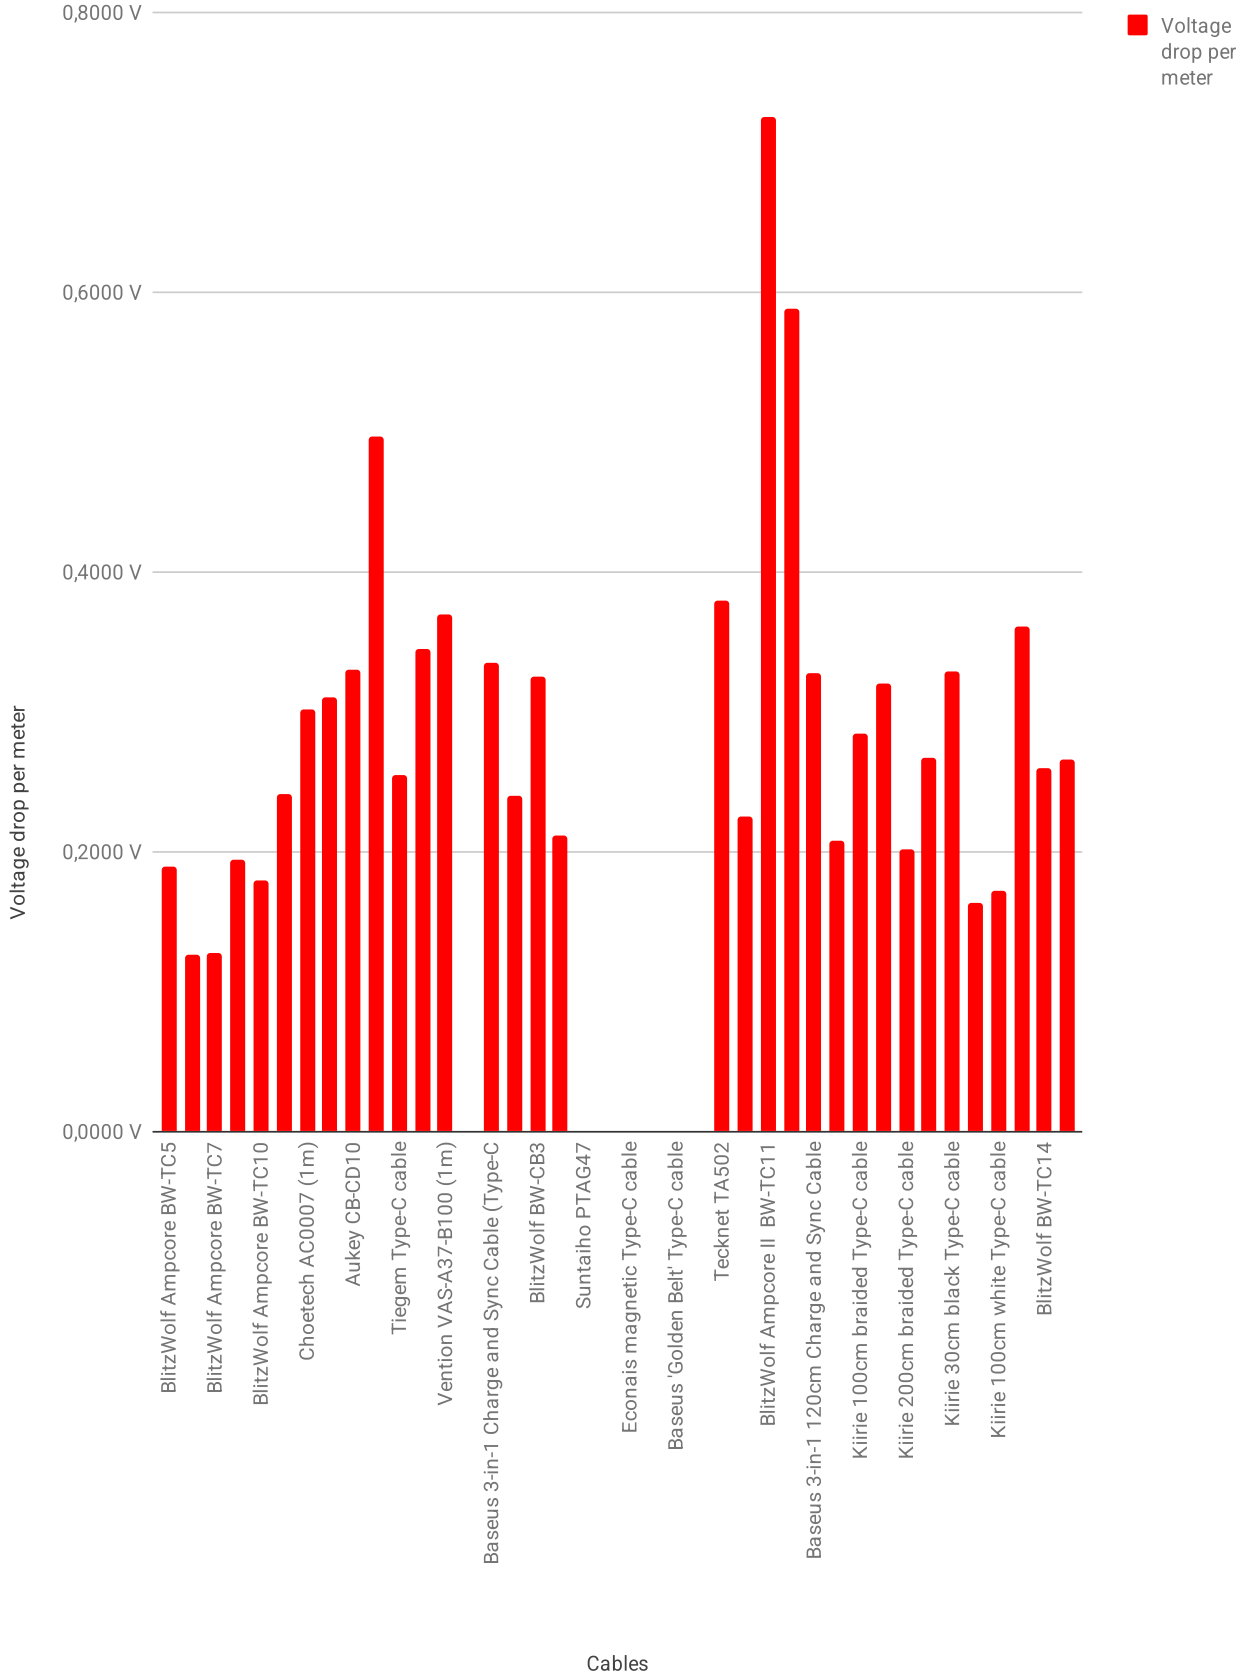

Resistance per cable

Resistance per cable

[1] 01cm to 70cm : short
71cm to 120cm : medium
121cm to 210cm : long
210cm + : extralong

[2] This is a SUBJECTIVE rating, based on my own interpretation of all the measurements.

[3] 01cm to 70cm : short
71cm to 120cm : medium
121cm to 210cm : long
210cm + : extralong

[4] This is a SUBJECTIVE rating, based on my own interpretation of all the measurements.