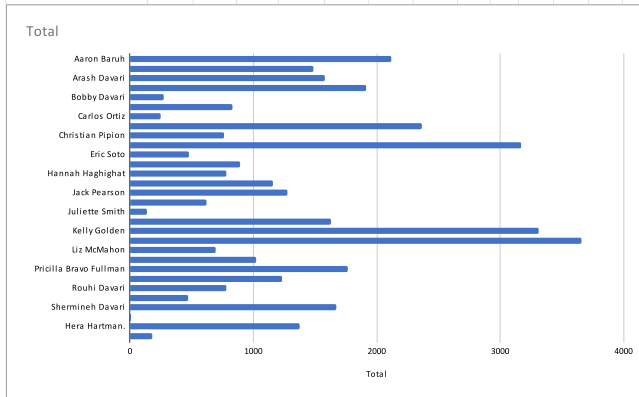

Total	P1	P2	P3	P4	P5	PV Total	2 PV	3 PV	4 PV	5 PV	6 PV	7 PV	8 PV	9 PV	10 PV	11 PV	12 PV	Final Episode
Aaron Baruh	2115	Austin	Drew	Katurah	Kellie	Dee	720	20	20	0	0	20	0	0	0	0	0	0	660
Aaron Bravo Fullman	1485	Austin	Drew	Kaleb	Katurah	Kellie	400	20	0	40	0	0	0	0	0	20	0	20	280
Arash Davari	1580	Bruce	Drew	Katurah	Kellie	Emily	685	20	0	20	0	40	0	0	20	0	0	-150	735
Blake Longfellow	1915	Austin	Drew	Katurah	Sean	Julie	835	20	0	0	0	10	80	0	0	0	0	0	725
Bobby Davari	275	Drew	Kaleb	Katurah	Kellie	Emily	-585	20	0	0	0	40	0	0	0	0	-410	-235	0
Brooke Stevenson	832.5	Jake	Janani	Kaleb	Katurah	Emily	42.5	0	20	0	20	20	0	20	0	0	-50	-397.5	410
Carlos Ortiz	248	Julie	Katurah	Sabiyah	Sean	Julie	-172	20	0	0	0	0	0	0	0	0	0	-192	0
Catalina Diaz	2365	Austin	Bruce	Emily	Sabiyah	Kaleb	1580	0	0	10	0	20	40	0	20	0	0	40	1450
Christian Pipion	765	Jake	Katurah	Sabiyah	Sifu	Emily	100	20	0	0	20	0	40	0	0	0	0	20	0
David Millard	3170	Austin	Kaleb	Katurah	Kellie	Dee	1910	20	0	20	-10	0	20	0	0	40	0	290	1530
Eric Soto	475	Kellie	Drew	Katurah	Kaleb	Julie	-400	20	20	20	-60	20	40	0	0	0	0	40	-500
Faith LoPiccolo	895	Austin	Brando	Dee	Sabiyah	NA	0	0	0	0	0	0	0	0	0	0	0	0	0
Hannah Haghghat	780	Austin	Dee	Katurah	Kellie	Emily	-490	20	0	0	0	0	80	0	0	0	0	40	-630
Hassan Amin	1160	Brando	Emily	Kellie	Sean	Dee	455	0	0	0	-40	40	40	0	0	0	-110	20	505
Jack Pearson	1275	Emily	Julie	Kellie	Austin	Dee	-25	0	0	0	-85	0	40	0	0	20	0	0	0
Jimmy Gomez	620	Brando	Dee	Emily	Katurah	Austin	-490	20	0	0	20	20	40	0	0	0	-380	-210	0
Juliette Smith	136	Austin	Brando	Drew	Sabiyah	Kellie	-639	20	0	10	10	0	40	0	0	0	0	-345	-374
Kayla Mercure	1630	Austin	Brando	Katurah	Kellie	Drew	680	0	0	0	0	40	0	0	0	20	0	-200	820
Kelly Golden	3310	Austin	Drew	Kaleb	Katurah	Kellie	2225	20	0	0	0	5	0	0	20	0	20	0	2160
Leandro Maldonado	3659.5	Julie	Kaleb	Kendra	Austin	Emily	2634.5	20	0	20	0	0	-20	20	0	0	0	482.5	2112
Liz McMahon	695	Dee	Kaleb	Kellie	Sean	Drew	-160	0	0	0	0	20	40	0	0	0	40	0	-260
Paul Swanson	1020	Austin	Dee	Kaleb	Sean	NA	0	0	0	0	0	0	0	0	0	0	0	0	0
Pricilla Bravo Fullman	1765	Austin	Dee	Drew	Katurah	Emily	390	20	20	20	0	10	40	0	20	0	0	20	240
Rodrigo Maldonado	1232.5	Dee	Drew	Katurah	Kellie	Emily	132.5	0	0	0	10	0	40	40	0	0	-50	-447.5	540
Rouhi Davari	780	Austin	Bruce	Kaleb	Sabiyah	Kellie	-50	20	0	5	5	0	40	0	20	0	0	20	-160
Shahin Davari	470	Austin	Drew	Kellie	Emily	Jake	-810	0	0	20	-20	0	20	0	20	0	0	0	-850
Shermineh Davari	1675	Drew	Julie	Katurah	Sabiyah	Dee	620	0	0	0	0	0	40	0	0	0	0	0	580
Non money participants							0												
Hera Hartman.	1375	Drew	Dee	Kaleb	Katurah	Emily	255	0	0	20	0	0	40	0	0	0	0	315	-120
Rachel Lamont	180	Kaleb	Emily	Kellie	Sabiyah	Austin	-570	0	0	20	-40	10	40	0	0	0	-300	0	-300