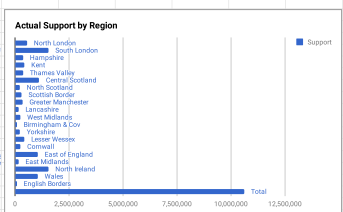

Arms by Date	Count
May	4808 693636
June	9817 387272
July	14726 10891
August	19634 77454
September	24543 46818

Budget for Union
£11,236,456.54

Red Brigades + 25-30 Brigades Officers lead Regiments
Red Regiments - 15 Brigades Captains lead Brigades

Red Regiments	Brigades Within	Brig. Regions	Officer	Deputy Officer	Arms	Nicknames
1st North London	16	(16)	North Londn Pin Bailey			
2nd North Londn	17	(17)	North Londn Alan Wright			
1st South Londn	15	(15)	South Londn Cullen Paul			
2nd South Londn	16	(16)	South Londn Clarence Chamberlain			
3rd South Londn	15	(15)	South Londn Cory Paulsen			
4th South Londn	15	(15)	South Londn Albert Johnson			
5th South Londn	15	(15)	South Londn Mary Kent			
6th South Londn	15	(15)	South Londn Riley Riched			
7th South Londn	11	(11)	South Londn Clarence Smith			
1st Hampshire	13	(13)	Hampshire Oliver Cooper			
2nd Hampshire	13	(13)	Hampshire Nora Brewer			
1st Kent	16	(16)	Kent Tina Tennant			Wat Tyler Brigade
2nd Kent	15	(15)	Kent Tyler Cory			
1st Thames Vall	11	(11)	Thames Vall Thomas Handerson			
2nd Thames Vall	11	(11)	Thames Vall Jan de Mannen			Windsor Storm
1st Central Scot	16	(16)	Central Scot Jess Mannix			Connolly's Column
2nd Central Scot	16	(16)	Central Scot Arthur Fulside			
3rd Central Scot	16	(16)	Central Scot Kent Heene			
4th Central Scot	16	(16)	Central Scot Clarence Clubber			
5th Central Scot	16	(16)	Central Scot			
1st Scottish Bord	16	(16)	Scottish Borders			
1st Manchester	16	(16)	Manchester			Manchester United
1st Brigade of the	15	(15)	Lancashire (5) Manchester			Manchester United
1st West Midlan	15	(15)	West Midlands			
1st Coventry	5	(5)	Birmingham Reginald Lector			Riot Tasers
1st Yorkshire	13	(13)	Yorkshire			Red and Black
1st Lesser Wessex	13	(13)	Lesser Wessex			
2nd Lesser Wes	13	(13)	Lesser Wessex			
1st Cornwall	15	(15)	Cornwall			
1st East of Engla	15	(15)	East of England			
2nd East of Eng	16	(16)	East of Engli Mlou Tastas			
3rd East of Engla	16	(16)	East of England			
4th East of Engla	16	(16)	East of England			
1st East Midland	10	(10)	East Midlands			
1st North Island	15	(15)	North Island			
2nd North Island	14	(14)	North Island			
3rd North Island	16	(16)	North Island Colus Rhodes			Larkin's Legion
4th North Island	16	(16)	North Island			
5th North Island	16	(16)	North Island			
6th North Island	14	(14)	North Island			
7th North Island	16	(16)	North Island			
8th North Island	15	(15)	North Island			
9th North Island	15	(15)	North Island			
1st Wales	15	(15)	Wales			
2nd Wales	15	(15)	Wales			
3rd Wales	16	(16)	Wales George Fitzwilliam			
4th Wales	16	(16)	Wales			
5th Wales	16	(16)	Wales			
6th Wales	16	(16)	Wales			
1st English Bord	9	(9)	English Borders			
Total	726