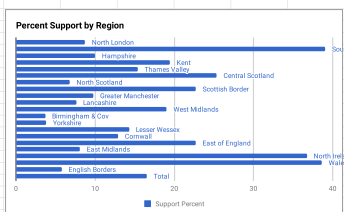

Arms by Date	Count
May	4808 693636
June	9817 387272
July	14726 10891
August	19634 77454
September	24543 46818

Budget for Union
£11,236,456.54

Red Brigades + 25-30 Brigades Officers lead Regiments
Red Regiments - 15 Brigades Captains lead Brigades

Red Regiments	Brigades Within	Brig. Regions	Officer	Deputy Officer	Arms	Nicknames
1st North London	16	(16)	North Londn Pin Bailey			
2nd North Londn	17	(17)	North Londn Alan Wright			
1st South Londn	15	(15)	South Londn Cullen Paul			
2nd South Londn	16	(16)	South Londn Clarence Chamberlain			
3rd South Londn	15	(15)	South Londn Cory Paulsen			
4th South Londn	15	(15)	South Londn Albert Johnson			
5th South Londn	15	(15)	South Londn Mary Kent			
6th South Londn	15	(15)	South Londn Riley Riched			
7th South Londn	11	(11)	South Londn Clarence Smith			
1st Hampshire	13	(13)	Hampshire Oliver Cooper			
2nd Hampshire	13	(13)	Hampshire Nora Brewer			
1st Kent	16	(16)	Kent Tina Tennant			Wat Tyler Brigade
2nd Kent	15	(15)	Kent Tyler Cory			
1st Thames Vall	11	(11)	Thames Vall Thomas Handerson			
2nd Thames Vall	11	(11)	Thames Vall Jan de Mannen			Windsor Storm
1st Central Scot	16	(16)	Central Scot Jess Mannix			Connolly's Column
2nd Central Scot	16	(16)	Central Scot Arthur Fulside			
3rd Central Scot	16	(16)	Central Scot Kent Heene			
4th Central Scot	16	(16)	Central Scot Clarence Clubber			
5th Central Scot	16	(16)	Central Scot			
1st Scottish Bord	16	(16)	Scottish Borders			
1st Manchester	16	(16)	Manchester			Manchester United
1st Brigade of the	15	(15)	Lancashire (5) Manchester			Manchester United
1st West Midlan	15	(15)	West Midlands			
1st Coventry	5	(5)	Birmingham Reginald Lector			Riot Tasers
1st Yorkshire	13	(13)	Yorkshire			Red and Black
1st Lesser Wessex	13	(13)	Lesser Wessex			
2nd Lesser Wes	13	(13)	Lesser Wessex			
1st Cornwall	15	(15)	Cornwall			
1st East of Engla	15	(15)	East of England			
2nd East of Eng	16	(16)	East of Engli Mlou Tastas			
3rd East of Engla	16	(16)	East of England			
4th East of Engla	16	(16)	East of England			
1st East Midland	10	(10)	East Midlands			
1st North Island	15	(15)	North Island			
2nd North Island	14	(14)	North Island			
3rd North Island	16	(16)	North Island Colus Rhodes			Larkin's Legion
4th North Island	16	(16)	North Island			
5th North Island	16	(16)	North Island			
6th North Island	14	(14)	North Island			
7th North Island	16	(16)	North Island			
8th North Island	15	(15)	North Island			
9th North Island	15	(15)	North Island			
1st Wales	15	(15)	Wales			
2nd Wales	15	(15)	Wales			
3rd Wales	16	(16)	Wales George Fitzwilliam			
4th Wales	16	(16)	Wales			
5th Wales	16	(16)	Wales			
6th Wales	16	(16)	Wales			
1st English Bord	9	(9)	English Borders			
Total	726