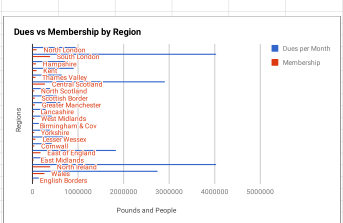

Arms by Date	Count
May	4808 693636
June	9817 387272
July	14726 10891
August	19634 77454
September	24543 46818

Budget for Union
£11,236,456.54

Red Brigades + 25-30 Brigades Officers lead Regiments
Red Regiments - 15 Brigades Captains lead Brigades

Red Regiments	Brigades Within	Brig. Regions	Officer	Deputy Officer	Arms	Nicknames
1st North London	16	(16)	North Londn Pin Bailey			
2nd North Londn	17	(17)	North Londn Alan Wright			
1st South Londn	15	(15)	South Londn Cullen Paul			
2nd South Londn	16	(16)	South Londn Clarence Chamberlain			
3rd South Londn	15	(15)	South Londn Cory Paulsen			
4th South Londn	15	(15)	South Londn Albert Johnson			
5th South Londn	15	(15)	South Londn Mary Kent			
6th South Londn	15	(15)	South Londn Riley Riched			
7th South Londn	11	(11)	South Londn Clarence Smith			
1st Hampshire	13	(13)	Hampshire Oliver Cooper			
2nd Hampshire	13	(13)	Hampshire Nora Brewer			
1st Kent	16	(16)	Kent Tina Tennant			Wat Tyler Brigade
2nd Kent	15	(15)	Kent Tyler Cory			
1st Thames Vall	11	(11)	Thames Vall Thomas Handerson			
2nd Thames Vall	11	(11)	Thames Vall Jan de Mannen			Windsor Storm
1st Central Scot	16	(16)	Central Scot Jess Mannix			Connolly's Column
2nd Central Scot	16	(16)	Central Scot Arthur Fulside			
3rd Central Scot	16	(16)	Central Scot Kent Heene			
4th Central Scot	16	(16)	Central Scot Clarence Clubber			
5th Central Scot	16	(16)	Central Scot			
1st Scottish Bord	16	(16)	Scottish Borders			
1st Manchester	16	(16)	Manchester			Manchester United
1st Brigade of the	15	(15)	Lancashire (5) Manchester			Manchester United
1st West Midlan	15	(15)	West Midlands			
1st Coventry	5	(5)	Birmingham Reginald Lector			Riot Tasers
1st Yorkshire	13	(13)	Yorkshire			Red and Black
1st Lesser Wessex	13	(13)	Lesser Wessex			
2nd Lesser Wes	13	(13)	Lesser Wessex			
1st Cornwall	15	(15)	Cornwall			
1st East of Engla	15	(15)	East of England			
2nd East of Eng	16	(16)	East of Engli Mlou Tastas			
3rd East of Engla	16	(16)	East of England			
4th East of Engla	16	(16)	East of England			
1st East Midland	10	(10)	East Midlands			
1st North Island	15	(15)	North Island			
2nd North Island	14	(14)	North Island			
3rd North Island	16	(16)	North Island Colus Rhodes			Larkin's Legion
4th North Island	16	(16)	North Island			
5th North Island	16	(16)	North Island			
6th North Island	14	(14)	North Island			
7th North Island	16	(16)	North Island			
8th North Island	15	(15)	North Island			
9th North Island	15	(15)	North Island			
1st Wales	15	(15)	Wales			
2nd Wales	15	(15)	Wales			
3rd Wales	16	(16)	Wales George Fitzwilliam			
4th Wales	16	(16)	Wales			
5th Wales	16	(16)	Wales			
6th Wales	16	(16)	Wales			
1st English Bord	9	(9)	English Borders			
Total	726