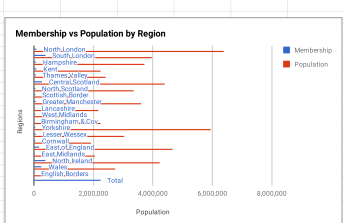

Arms by Date	Count
May	4808 693636
June	9817 387272
July	14726 10891
August	19634 77454
September	24543 46818

Budget for Union
£11,236,456.54

Red Brigades + 25-30 Brigades Officers lead Regiments
Red Regiments - 15 Brigades Captains lead Brigades

Red Regiments	Brigades Within	Brig. Regions	Officer	Deputy Officer	Arms	Nicknames
1st North London	16	(16)	North Londn Pin Bailey			
2nd North Londn	17	(17)	North Londn Alan Wright			
1st South Londn	15	(15)	South Londn Cullen Paul			
2nd South Londn	16	(16)	South Londn Clarence Chamberlain			
3rd South Londn	15	(15)	South Londn Cory Paulsen			
4th South Londn	15	(15)	South Londn Albert Johnson			
5th South Londn	15	(15)	South Londn Mary Kent			
6th South Londn	15	(15)	South Londn Riley Riched			
7th South Londn	11	(11)	South Londn Clarence Smith			
1st Hampshire	13	(13)	Hampshire Oliver Cooper			
2nd Hampshire	13	(13)	Hampshire Nora Brewer			
1st Kent	16	(16)	Kent Tina Tennant			Wat Tyler Brigade
2nd Kent	15	(15)	Kent Tyler Cory			
1st Thames Vall	11	(11)	Thames Vall Thomas Handerson			
2nd Thames Vall	11	(11)	Thames Vall Jan de Mannen			Windsor Storm
1st Central Scot	16	(16)	Central Scot Jess Mannix			Connolly's Column
2nd Central Scot	16	(16)	Central Scot Arthur Fulside			
3rd Central Scot	16	(16)	Central Scot Kent Heene			
4th Central Scot	16	(16)	Central Scot Clarence Clubber			
5th Central Scot	16	(16)	Central Scot			
1st Scottish Bord	16	(16)	Scottish Borders			
1st Manchester	16	(16)	Manchester			Manchester United
1st Brigade of the	15	(15)	Lancashire (5) Manchester			Manchester United
1st West Midlan	15	(15)	West Midlands			
1st Coventry	5	(5)	Birmingham Reginald Lector			Riot Tasers
1st Yorkshire	13	(13)	Yorkshire			Red and Black
1st Lesser Wessex	13	(13)	Lesser Wessex			
2nd Lesser Wes	13	(13)	Lesser Wessex			
1st Cornwall	15	(15)	Cornwall			
1st East of Engla	15	(15)	East of England			
2nd East of Eng	16	(16)	East of Engli Mlou Tastas			
3rd East of Engla	16	(16)	East of England			
4th East of Engla	16	(16)	East of England			
1st East Midland	10	(10)	East Midlands			
1st North Island	15	(15)	North Island			
2nd North Island	14	(14)	North Island			
3rd North Island	16	(16)	North Island Colus Rhodes			Larkin's Legion
4th North Island	16	(16)	North Island			
5th North Island	16	(16)	North Island			
6th North Island	14	(14)	North Island			
7th North Island	16	(16)	North Island			
8th North Island	15	(15)	North Island			
9th North Island	15	(15)	North Island			
1st Wales	15	(15)	Wales			
2nd Wales	15	(15)	Wales			
3rd Wales	16	(16)	Wales George Fitzwilliam			
4th Wales	16	(16)	Wales			
5th Wales	16	(16)	Wales			
6th Wales	16	(16)	Wales			
1st English Bord	9	(9)	English Borders			
Total	726