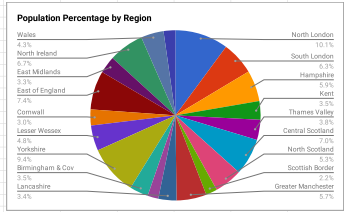

Arms by Date	Count
May	4808 693636
June	9817 387272
July	14726 10891
August	19634 77454
September	24543 46818

Budget for Union
£11,236,456.54

Red Brigades + 25-30 Brigades Officers lead Regiments
Red Regiments - 15 Brigades Captains lead Brigades

Red Regiments	Brigades Within	Brig. Regions	Officer	Deputy Officer	Arms	Nicknames
1st North London	16	(16)	North Londn Pin Bailey			
2nd North Londn	17	(17)	North Londn Alan Wright			
1st South Londn	15	(15)	South Londn Cullen Paul			
2nd South Londn	16	(16)	South Londn Clarence Chamberlain			
3rd South Londn	15	(15)	South Londn Cory Paulsen			
4th South Londn	15	(15)	South Londn Albert Johnson			
5th South Londn	15	(15)	South Londn Mary Kent			
6th South Londn	15	(15)	South Londn Riley Riched			
7th South Londn	11	(11)	South Londn Clarence Smith			
1st Hampshire	13	(13)	Hampshire Oliver Cooper			
2nd Hampshire	13	(13)	Hampshire Nora Brewer			
1st Kent	16	(16)	Kent Tina Tennant			Wat Tyler Brigade
2nd Kent	15	(15)	Kent Tyler Cory			
1st Thames Vall	11	(11)	Thames Vall Thomas Handerson			
2nd Thames Vall	11	(11)	Thames Vall Jan de Mannen			Windsor Storm
1st Central Scot	16	(16)	Central Scot Jess Mannix			Connolly's Column
2nd Central Scot	16	(16)	Central Scot Arthur Fulside			
3rd Central Scot	16	(16)	Central Scot Kent Heene			
4th Central Scot	16	(16)	Central Scot Clarence Clubber			
5th Central Scot	16	(16)	Central Scot			
1st Scottish Bord	16	(16)	Scottish Borders			
1st Manchester	16	(16)	Manchester			Manchester United
1st Brigade of the	15	(15)	Lancashire (5) Manchester			Manchester United
1st West Midlan	15	(15)	West Midlands			
1st Coventry	5	(5)	Birmingham Reginald Lector			Riot Tasers
1st Yorkshire	13	(13)	Yorkshire			Red and Black
1st Lesser Wessex	13	(13)	Lesser Wessex			
2nd Lesser Wes	13	(13)	Lesser Wessex			
1st Cornwall	15	(15)	Cornwall			
1st East of Engla	15	(15)	East of England			
2nd East of Eng	16	(16)	East of Engli Mlou Tastas			
3rd East of Engla	16	(16)	East of England			
4th East of Engla	16	(16)	East of England			
1st East Midland	10	(10)	East Midlands			
1st North Island	15	(15)	North Island			
2nd North Island	14	(14)	North Island			
3rd North Island	16	(16)	North Island Colus Rhodes			Larkin's Legion
4th North Island	16	(16)	North Island			
5th North Island	16	(16)	North Island			
6th North Island	14	(14)	North Island			
7th North Island	16	(16)	North Island			
8th North Island	15	(15)	North Island			
9th North Island	15	(15)	North Island			
1st Wales	15	(15)	Wales			
2nd Wales	15	(15)	Wales			
3rd Wales	16	(16)	Wales George Fitzwilliam			
4th Wales	16	(16)	Wales			
5th Wales	16	(16)	Wales			
6th Wales	16	(16)	Wales			
1st English Bord	9	(9)	English Borders			
Total	726