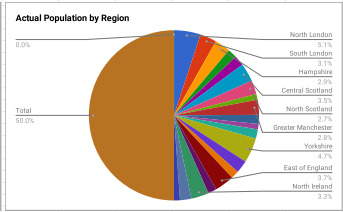

Arms by Date	Count
May	4808 693636
June	9817 387272
July	14726 10891
August	19634 77454
September	24543 46818

Budget for Union
£11,236,456.54

Red Brigades + 25-30 Brigades Officers lead Regiments
Red Regiments - 15 Brigades Captains lead Brigades

Red Regiments	Brigades Within	Brig. Regions	Officer	Deputy Officer	Arms	Nicknames
1st North London	16	(16)	North Londn Pin Bailey			
2nd North Londn	17	(17)	North Londn Alan Wright			
1st South Londn	15	(15)	South Londn Cullen Paul			
2nd South Londn	16	(16)	South Londn Clarence Chamberlain			
3rd South Londn	15	(15)	South Londn Cory Paulsen			
4th South Londn	15	(15)	South Londn Albert Johnson			
5th South Londn	15	(15)	South Londn Mary Kent			
6th South Londn	15	(15)	South Londn Riley Riched			
7th South Londn	11	(11)	South Londn Clarence Smith			
1st Hampshire	13	(13)	Hampshire Oliver Cooper			
2nd Hampshire	13	(13)	Hampshire Nora Brewer			
1st Kent	16	(16)	Kent Tina Tennant			Wat Tyler Brigade
2nd Kent	15	(15)	Kent Tyler Cory			
1st Thames Vall	11	(11)	Thames Vall Thomas Handerson			
2nd Thames Vall	11	(11)	Thames Vall Jan de Mannen			Windsor Storm
1st Central Scot	16	(16)	Central Scot Jess Mannix			Connolly's Column
2nd Central Scot	16	(16)	Central Scot Arthur Fulside			
3rd Central Scot	16	(16)	Central Scot Kent Heene			
4th Central Scot	16	(16)	Central Scot Clarence Clubber			
5th Central Scot	16	(16)	Central Scot			
1st Scottish Bord	16	(16)	Scottish Borders			
1st Manchester	16	(16)	Manchester			Manchester United
1st Brigade of the	15	(15)	Lancashire (5) Manchester			Manchester United
1st West Midlan	15	(15)	West Midlands			
1st Coventry	5	(5)	Birmingham Reginald Lector			Riot Tasers
1st Yorkshire	13	(13)	Yorkshire			Red and Black
1st Lesser Wessex	13	(13)	Lesser Wessex			
2nd Lesser Wes	13	(13)	Lesser Wessex			
1st Cornwall	15	(15)	Cornwall			
1st East of Engla	15	(15)	East of England			
2nd East of Eng	16	(16)	East of Engli Mlou Tastas			
3rd East of Engla	16	(16)	East of England			
4th East of Engla	16	(16)	East of England			
1st East Midland	10	(10)	East Midlands			
1st North Island	15	(15)	North Island			
2nd North Island	14	(14)	North Island			
3rd North Island	16	(16)	North Island Colus Rhodes			Larkin's Legion
4th North Island	16	(16)	North Island			
5th North Island	16	(16)	North Island			
6th North Island	14	(14)	North Island			
7th North Island	16	(16)	North Island			
8th North Island	15	(15)	North Island			
9th North Island	15	(15)	North Island			
1st Wales	15	(15)	Wales			
2nd Wales	15	(15)	Wales			
3rd Wales	16	(16)	Wales George Fitzwilliam			
4th Wales	16	(16)	Wales			
5th Wales	16	(16)	Wales			
6th Wales	16	(16)	Wales			
1st English Bord	9	(9)	English Borders			
Total	726