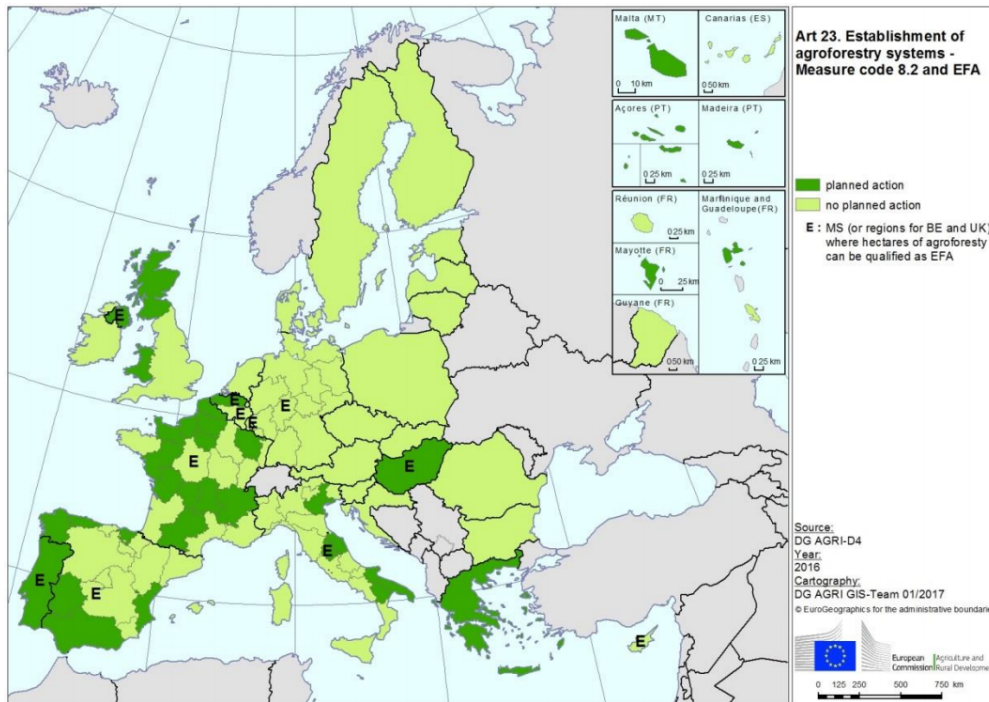

Figure 21 Member States having programmed support for creation of agro-forestry systems in their current RDPs

Proposals in Initial Regional Development Plans		
Country	Region	Area (ha)
Italy (5)	Basilicata	376
	Marche	437
	Puglia	1000
	Umbria	200
	Veneto	77
	TOTAL	2090
France (15)	Auvergne	100
	Bass Normandie	??
	Guadeloupe	30
	Guyane	500
	Haute Normandie	??
	Ile de France	500
	Limousin	500
	Martinique	10
	Midi Pyrenees	1000
	Rhone Alpes	420
	Lorraine	600
	Nord Pas de Calais	1000
	Pays de Loire	400
	Picardie	350
	Poitou Charentes	230
TOTAL	5640	
Spain (6)	Andalucia	48800
	Asturias	1200
	Extremadura	6894
	Galicia	852
	Pais Vasco	539
	Comunidad Valencia	985
	TOTAL	59270
UK (3)	Wales	147
	Scotland	300
	N Ireland	52
	TOTAL	499
Portugal (3)	Continente	2372
	Açores	70
	Madeira	200
	TOTAL	2642
Belgium (1)	Flanders	150
Hungary	National	1800
Greece	National	2000
Ireland (*)	National	??
Sweden	National	0
ALL	Grand Total	74091

* Note, Ireland is implementing a national equivalent of Measure 8.2, outside of its Rural Development Plan, with fully national funding

** suggestions in italics