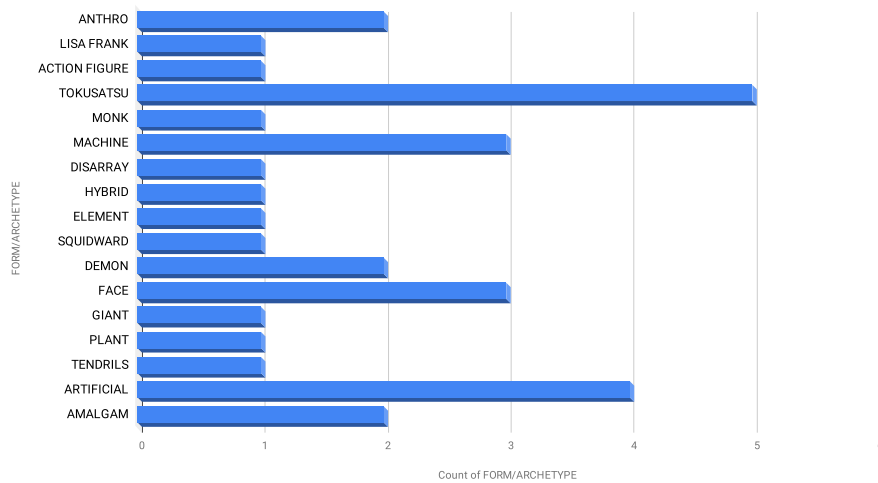

FORMS/ARCHETYPES of the guest artist demons