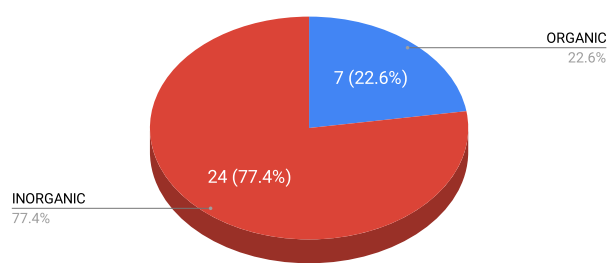

MAJORITY BODY TYPE distribution of the guest artist demons