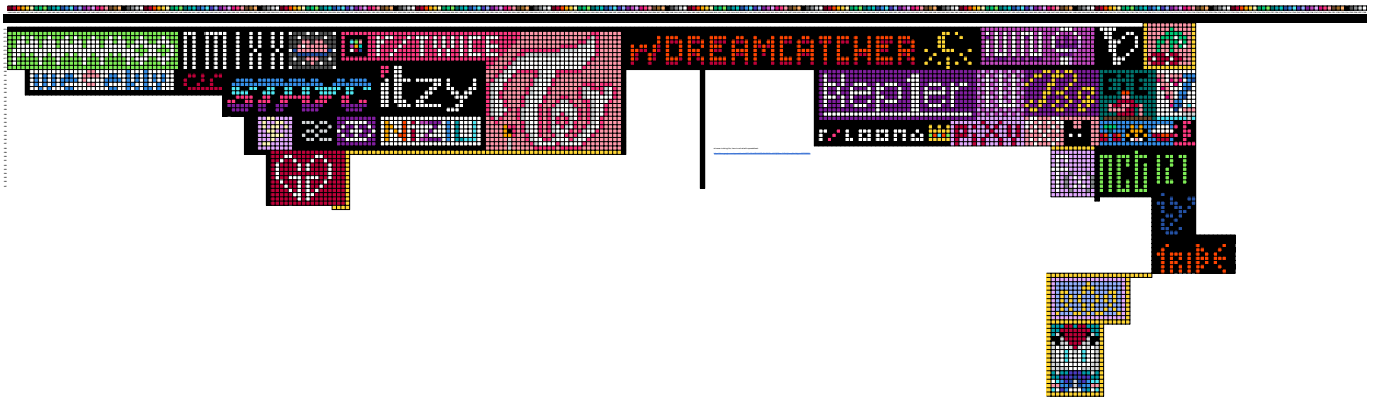

This was EIE

We are allied with seventeen

other svt ally: 31 (next to rice bowl)

Ru is cool

100% BACK

THE DESIGN BELOW IS OLD, PLEASE DO NOT MIND IT!

THE DESIGN BELOW IS OLD, PLEASE DO NOT MIND IT!

DUPLICATE THIS TEMPLATE

left: under: right: @

DUPLICATE THIS TEMPLATE

under: left: 1514 1515 1516 1517 1518 1519 1520 right: 1521 1522 1523

DUPLICATE THIS TEMPLATE

under: left: right: 1589 1590 1591 1592 1593 1594 1595 1596 1597 1598 1599 1600 1601 1602 1603 1604