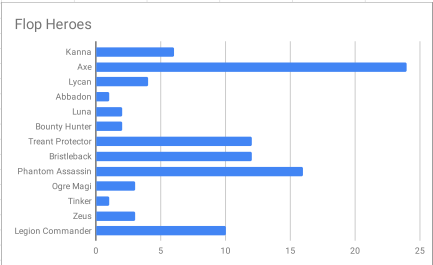

Hero Representation	Raw	% of Total Decks	% Color Representation	Archetype Breakdown	Raw	% of total decks
Axe	24	75.00%	100.00%	R/B Aggro	9	28.13%
Legion Commander	24	75.00%	100.00%	R/G Ramp	8	25.00%
Phantom Assassin	16	50.00%	100.00%	R/B Goldmine	6	18.75%
Drow Ranger	14	43.75%	100.00%	U/G Selemene Storm	4	12.50%
Bristleback	13	40.63%	54.17%	Mono U Control	1	3.13%
Treant Protector	13	40.63%	92.86%	Mono B Assassins	1	3.13%
Kanna	8	25.00%	100.00%	U/R Good Stuff?	1	3.13%
Bounty Hunter	8	25.00%	50.00%	U/G Swarm	1	3.13%
Zeus	6	18.75%	75.00%	U/G Emissary	1	3.13%
Ogre Magi	6	18.75%	75.00%			
Sorja Khan	6	18.75%	37.50%			
Lycan	4	12.50%	28.57%			
Tinker	4	12.50%	25.00%			
Lich	4	12.50%	25.00%			
Beastmaster	2	6.25%	8.33%			
Sniper	2	6.25%	12.50%			
Luna	2	6.25%	25.00%			
Tidehunter	1	3.13%	4.17%			
Crystal Maiden	1	3.13%	12.50%			
Venomancer	1	3.13%	12.50%			
Abaddon	1	3.13%	12.50%