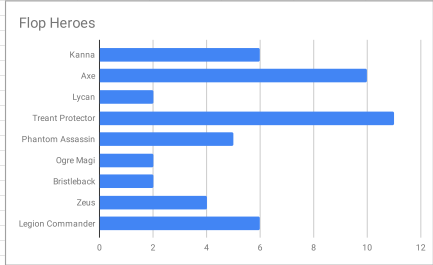

Hero Representation	Raw	% of Total Decks	% Color Representation	Archetype Breakdown	Raw	% of total decks
Drow Ranger	11	68.75%	100.00%	U/G Selemene Storm	6	18.75%
Treant Protector	11	68.75%	100.00%	R/G Ramp	5	15.63%
Axe	10	62.50%	100.00%	R/B Aggro	4	12.50%
Legion Commander	10	62.50%	100.00%	R/B Goldmine	1	3.13%
Kanna	6	37.50%	100.00%			
Zeus	6	37.50%	100.00%			
Ogre Magi	6	37.50%	100.00%			
Phantom Assassin	5	31.25%	100.00%			
Sorja Khan	4	25.00%	80.00%			
Bristleback	2	12.50%	20.00%			
Bounty Hunter	2	12.50%	40.00%			
Lycan	2	12.50%	18.18%			
Tinker	2	12.50%	40.00%			
Beastmaster	2	12.50%	20.00%			
Tidehunter	1	6.25%	10.00%