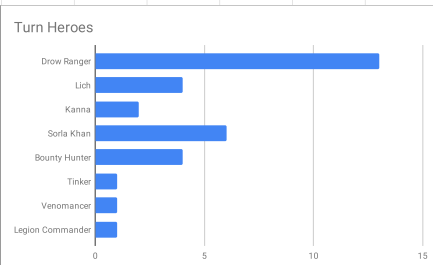

Hero Representation	Raw	% of Total Decks	% Color Representation	Archetype Breakdown	Raw	% of total decks
Axe	24	75.00%	100.00%	R/B Aggro	9	28.13%
Legion Commander	24	75.00%	100.00%	R/G Ramp	8	25.00%
Phantom Assassin	16	50.00%	100.00%	R/B Goldmine	6	18.75%
Drow Ranger	14	43.75%	100.00%	U/G Selemene Storm	4	12.50%
Bristleback	13	40.63%	54.17%	Mono U Control	1	3.13%
Treant Protector	13	40.63%	92.86%	Mono B Assassins	1	3.13%
Kanna	8	25.00%	100.00%	U/R Good Stuff?	1	3.13%
Bounty Hunter	8	25.00%	50.00%	U/G Swarm	1	3.13%
Zeus	6	18.75%	75.00%	U/G Emissary	1	3.13%
Ogre Magi	6	18.75%	75.00%			
Sorja Khan	6	18.75%	37.50%			
Lycan	4	12.50%	28.57%			
Tinker	4	12.50%	25.00%			
Lich	4	12.50%	25.00%			
Beastmaster	2	6.25%	8.33%			
Sniper	2	6.25%	12.50%			
Luna	2	6.25%	25.00%			
Tidehunter	1	3.13%	4.17%			
Crystal Maiden	1	3.13%	12.50%			
Venomancer	1	3.13%	12.50%			
Abaddon	1	3.13%	12.50%