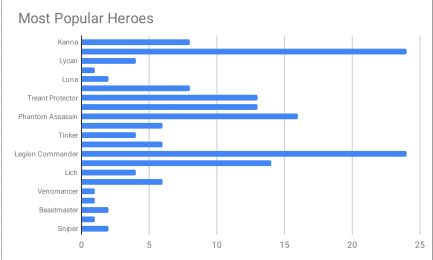

Hero Representation	Raw	% of Total Decks	% Color Representation	Archetype Breakdown	Raw	% of total decks
Axe	24	75.00%	100.00%	R/B Aggro	9	28.13%
Legion Commander	24	75.00%	100.00%	R/G Ramp	8	25.00%
Phantom Assassin	16	50.00%	100.00%	R/B Goldmine	6	18.75%
Drow Ranger	14	43.75%	100.00%	U/G Selemene Storm	4	12.50%
Bristleback	13	40.63%	54.17%	Mono U Control	1	3.13%
Treant Protector	13	40.63%	92.86%	Mono B Assassins	1	3.13%
Kanna	8	25.00%	100.00%	U/R Good Stuff?	1	3.13%
Bounty Hunter	8	25.00%	50.00%	U/G Swarm	1	3.13%
Zeus	6	18.75%	75.00%	U/G Emissary	1	3.13%
Ogre Magi	6	18.75%	75.00%			
Sorja Khan	6	18.75%	37.50%			
Lycan	4	12.50%	28.57%			
Tinker	4	12.50%	25.00%			
Lich	4	12.50%	25.00%			
Beastmaster	2	6.25%	8.33%			
Sniper	2	6.25%	12.50%			
Luna	2	6.25%	25.00%			
Tidehunter	1	3.13%	4.17%			
Crystal Maiden	1	3.13%	12.50%			
Venomancer	1	3.13%	12.50%			
Abaddon	1	3.13%	12.50%