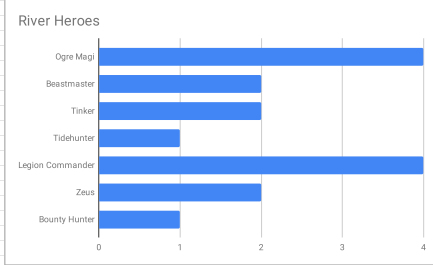

Hero Representation	Raw	% of Total Decks	% Color Representation	Archetype Breakdown	Raw	% of total decks
Drow Ranger	11	68.75%	100.00%	U/G Selemene Storm	6	18.75%
Treant Protector	11	68.75%	100.00%	R/G Ramp	5	15.63%
Axe	10	62.50%	100.00%	R/B Aggro	4	12.50%
Legion Commander	10	62.50%	100.00%	R/B Goldmine	1	3.13%
Kanna	6	37.50%	100.00%			
Zeus	6	37.50%	100.00%			
Ogre Magi	6	37.50%	100.00%			
Phantom Assassin	5	31.25%	100.00%			
Sorja Khan	4	25.00%	80.00%			
Bristleback	2	12.50%	20.00%			
Bounty Hunter	2	12.50%	40.00%			
Lycan	2	12.50%	18.18%			
Tinker	2	12.50%	40.00%			
Beastmaster	2	12.50%	20.00%			
Tidehunter	1	6.25%	10.00%