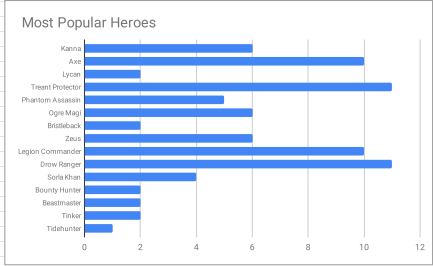

Hero Representation	Raw	% of Total Decks	% Color Representation	Archetype Breakdown	Raw	% of total decks
Drow Ranger	11	68.75%	100.00%	U/G Selemene Storm	6	18.75%
Treant Protector	11	68.75%	100.00%	R/G Ramp	5	15.63%
Axe	10	62.50%	100.00%	R/B Aggro	4	12.50%
Legion Commander	10	62.50%	100.00%	R/B Goldmine	1	3.13%
Kanna	6	37.50%	100.00%			
Zeus	6	37.50%	100.00%			
Ogre Magi	6	37.50%	100.00%			
Phantom Assassin	5	31.25%	100.00%			
Sorja Khan	4	25.00%	80.00%			
Bristleback	2	12.50%	20.00%			
Bounty Hunter	2	12.50%	40.00%			
Lycan	2	12.50%	18.18%			
Tinker	2	12.50%	40.00%			
Beastmaster	2	12.50%	20.00%			
Tidehunter	1	6.25%	10.00%