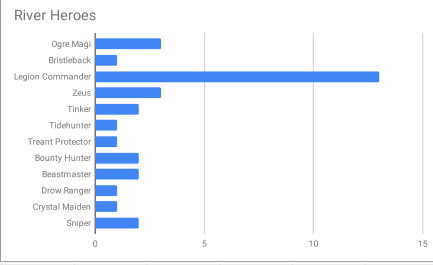

Hero Representation	Raw	% of Total Decks	% Color Representation	Archetype Breakdown	Raw	% of total decks
Axe	24	75.00%	100.00%	R/B Aggro	9	28.13%
Legion Commander	24	75.00%	100.00%	R/G Ramp	8	25.00%
Phantom Assassin	16	50.00%	100.00%	R/B Goldmine	6	18.75%
Drow Ranger	14	43.75%	100.00%	U/G Selemene Storm	4	12.50%
Bristleback	13	40.63%	54.17%	Mono U Control	1	3.13%
Treant Protector	13	40.63%	92.86%	Mono B Assassins	1	3.13%
Kanna	8	25.00%	100.00%	U/R Good Stuff?	1	3.13%
Bounty Hunter	8	25.00%	50.00%	U/G Swarm	1	3.13%
Zeus	6	18.75%	75.00%	U/G Emissary	1	3.13%
Ogre Magi	6	18.75%	75.00%			
Sorja Khan	6	18.75%	37.50%			
Lycan	4	12.50%	28.57%			
Tinker	4	12.50%	25.00%			
Lich	4	12.50%	25.00%			
Beastmaster	2	6.25%	8.33%			
Sniper	2	6.25%	12.50%			
Luna	2	6.25%	25.00%			
Tidehunter	1	3.13%	4.17%			
Crystal Maiden	1	3.13%	12.50%			
Venomancer	1	3.13%	12.50%			
Abaddon	1	3.13%	12.50%