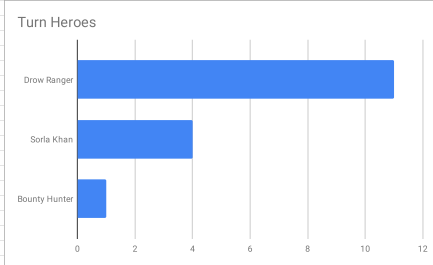

Hero Representation	Raw	% of Total Decks	% Color Representation	Archetype Breakdown	Raw	% of total decks
Drow Ranger	11	68.75%	100.00%	U/G Selemene Storm	6	18.75%
Treant Protector	11	68.75%	100.00%	R/G Ramp	5	15.63%
Axe	10	62.50%	100.00%	R/B Aggro	4	12.50%
Legion Commander	10	62.50%	100.00%	R/B Goldmine	1	3.13%
Kanna	6	37.50%	100.00%			
Zeus	6	37.50%	100.00%			
Ogre Magi	6	37.50%	100.00%			
Phantom Assassin	5	31.25%	100.00%			
Sorja Khan	4	25.00%	80.00%			
Bristleback	2	12.50%	20.00%			
Bounty Hunter	2	12.50%	40.00%			
Lycan	2	12.50%	18.18%			
Tinker	2	12.50%	40.00%			
Beastmaster	2	12.50%	20.00%			
Tidehunter	1	6.25%	10.00%