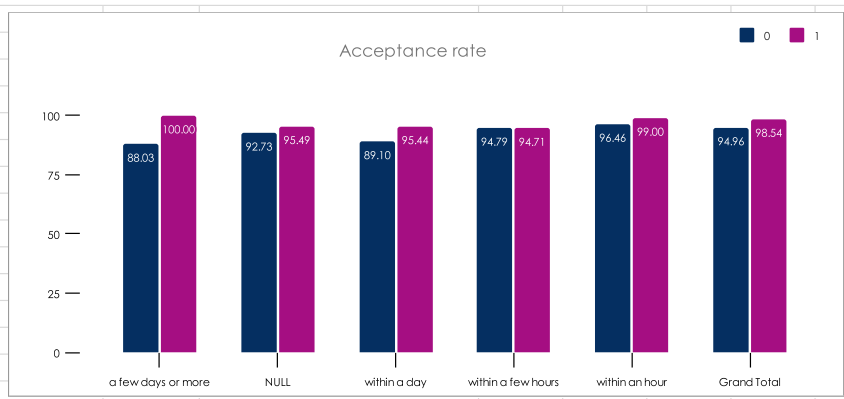

HOST BEHAVIOR ANALYSIS FOR PROPERTY RENTAL COMPANY

Insights

- 1) The research says only about **22.43%** are superhost.
- 2) Superhost has not only acceptance but also response rate is higher than other host.
- 3) The avg no of booking is high in october month.
- 4) The overall review of superhost such as communication , location , checkin,cleanliness,score of accuracy & score of value is better than other host.
- 5) The rate of instant booking of other host is better than superhost.
- 6) Count of listing property of other host is greater than superhost.
- 7) Occupancy rate is **49%** for superhost & **51%** for other host. Properly listing count is greater than superhost.

Column 2 must be numeric.

HOST IS SUPERHOST	ADR	REVENUE	OCCUPANCY RATE
0	164593.54	783226971	51%
1	249897.14	5139883703	49%

Host is superhost	Acceptance rate %	Total	%
0	1209	1445	83.66%
1	376	427	87.95%

For SQL query for more understanding
https://drive.google.com/file/d/1KCV6Vt_d_nYxYGVc2R3tF5kz23C/view?usp=sharing

Add a series to start visualizing your data

acceptance rate		
Average of host_acceptc	Column Labels	
Row Labels	0	1
a few days or more	88.03	100.00
NULL	92.73	95.49
within a day	89.10	95.44
within a few hours	94.79	94.71
within an hour	96.46	99.00
Grand Total	94.95986159	98.53961456