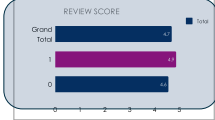

HOST BEHAVIOR ANALYSIS FOR PROPERTY RENTAL COMPANY

Column 2 must be numeric.

Host is superhost	Acceptance rate %	Total	%
0	1209	1445	83.66%
1	376	427	87.95%

For SQL query for more understanding
<https://drive.google.com/file/d/1KCV6Vt_d_nYxYGVc2R3tF5kz23C/view?usp=sharing>

Add a series to start visualizing your data