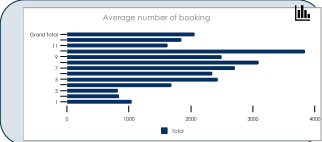

HOST BEHAVIOR ANALYSIS FOR PROPERTY RENTAL COMPANY

Column 2 must be numeric.