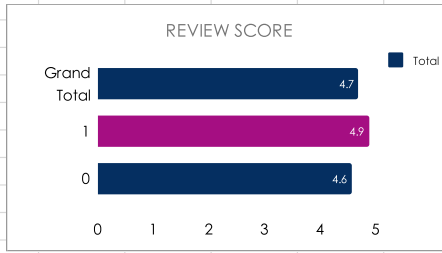

host_is_superhost	review_scores_rating
0	4.630000114
0	4.679999828
0	5
0	5
0	NULL
0	5
0	0
1	5
1	5
1	4.840000153
1	5
0	4.960000038
0	4.559999943
0	4.75
0	4.699999809
0	4.539999962
0	4.570000172
0	4.630000114
1	4.840000153
1	4.849999905
1	4.920000076
1	4.739999771
1	4.909999847
1	4.800000191
0	4.630000114
1	4.780000021
0	4.550000191
0	4.599999905
0	4.539999962
0	NULL
0	4
0	4
0	4.610000134
0	4.75
0	4.670000076
0	4.809999943
0	5
1	5
0	5
1	5
1	5
1	4.860000134
0	5
0	4.670000076
0	5
1	4.949999809
1	4.880000114
0	5
1	4
1	5
0	4.639999866
0	4.949999809
0	4.460000038
1	5
0	5
0	4.840000153
1	5
1	5
0	5
1	5
0	4.849999905
0	4.820000172
0	4.940000057
0	5

Row Labels	Average of review_scores_rating
0	4.6
1	4.9
Grand Total	4.693184018