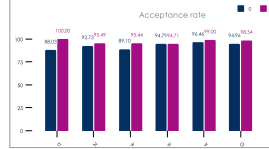

Host is superhost	Acceptance rate %	Total	%
0	1209	1445	83.66%
1	376	427	87.95%

For SQL query for more understanding
<https://drive.google.com/file/d/1KCV6Vt_d_nYxYGVc2R3tF5kz23C/view?usp=sharing>

Add a series to start visualizing your data