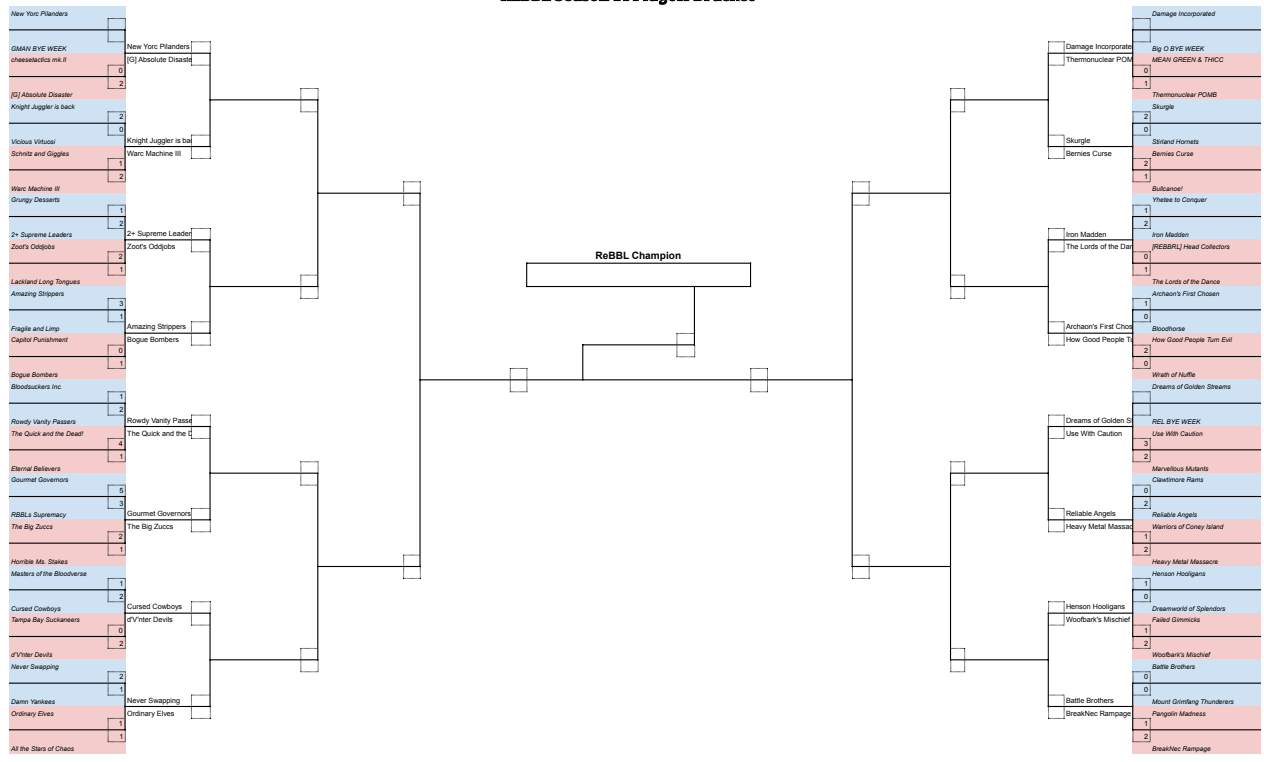

REBBL Season 14 Playoff Bracket

Teams Remaining

		Round of 61	Round of 32	Sweet Sixteen	Elite Eight	Final Four	Final
	REL	0					
	GMAN	0					
	Big O	0					

Division Performance

REL	1						
REL	2						
REL	3						
REL	4						
REL	5						
REL	6						
REL	7						
REL	8						
REL	9						
GMAN	1						
GMAN	2						
GMAN	3						
GMAN	4						
GMAN	5						
GMAN	6						
Big O	1						
Big O	2						
Big O	3						
Big O	4						