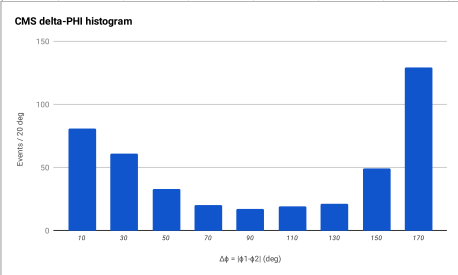

WARNINGS!

Only fill in one line for your school or institution.
Do not overwrite anyone else's data.
Do not edit or change the plots.

CMS only!

CMS only!

The table consists of a grid of 20 columns and 40 rows. A vertical grey bar is positioned between the 15th and 16th columns. The text 'CMS only!' is printed in red above the 15th column and above the 16th column.

WARNINGS!

Only fill in one line for your school or institution.
Do not overwrite anyone else's data.
Do not edit or change the plots.

CMS only!

CMS only!

The table consists of a grid of approximately 20 columns and 40 rows. A vertical grey bar is positioned on the right side of the grid, spanning the entire height of the table. The text 'CMS only!' is printed in red at the top of the grid, centered horizontally, and appears to be repeated in two locations.

WARNINGS!

Only fill in one line for your school or institution.
Do not overwrite anyone else's data.
Do not edit or change the plots.

CMS only!

CMS only!

The image shows a large grid of graph paper. The grid is composed of small squares. A vertical grey bar is positioned on the right side of the grid, extending from the top to the bottom. The text 'CMS only!' is written in red at the top of the grid, centered horizontally. The text 'WARNINGS!' is written in bold black at the top left of the grid. Below 'WARNINGS!', there are three lines of text: 'Only fill in one line for your school or institution.', 'Do not overwrite anyone else's data.', and 'Do not edit or change the plots.'.