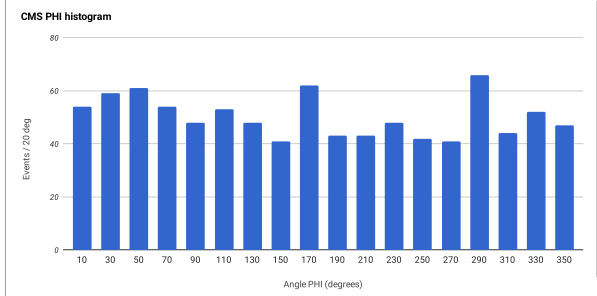

WARNINGS!

Only fill in one line for your school or institution.
Do not overwrite anyone else's data.
Do not edit or change the plots.

CMS only!

CMS only!

The table consists of a grid of 20 columns and 40 rows. A vertical grey bar is positioned between the 15th and 16th columns. The text 'CMS only!' is printed in red above the 15th column and above the 16th column.

WARNINGS!

Only fill in one line for your school or institution.
Do not overwrite anyone else's data.
Do not edit or change the plots.

CMS only!

CMS only!

The table consists of a grid of approximately 20 columns and 40 rows. A vertical grey bar is positioned on the right side of the grid, spanning the entire height of the table. The text 'CMS only!' is printed in red at the top of the grid, centered horizontally, and appears to be repeated in two locations.

WARNINGS!

Only fill in one line for your school or institution.
Do not overwrite anyone else's data.
Do not edit or change the plots.

CMS only!

CMS only!

The image shows a large grid of graph paper. The grid is composed of small squares. A vertical grey bar is positioned on the right side of the grid, extending from the top to the bottom. The text 'CMS only!' is written in red at the top of the grid, centered horizontally. The text 'WARNINGS!' is written in bold black at the top left of the grid. Below 'WARNINGS!', there are three lines of text: 'Only fill in one line for your school or institution.', 'Do not overwrite anyone else's data.', and 'Do not edit or change the plots.'.