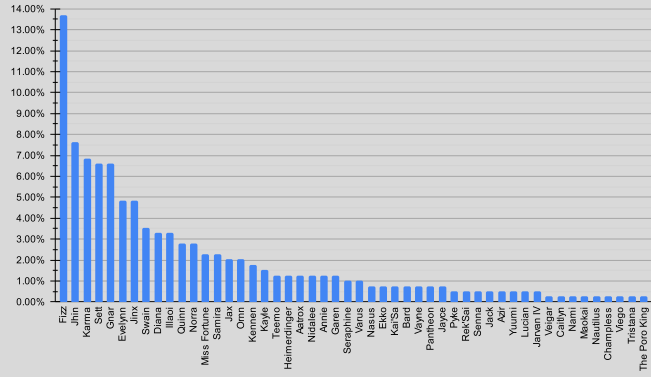

Champion	# of Decks	% of Champs	% of Decks	% of Players
Fizz	54	13.71%	24.32%	72.97%
Jhin	30	7.61%	13.51%	40.54%
Karma	27	6.85%	12.16%	36.49%
Sett	26	6.60%	11.71%	35.14%
Gnar	26	6.60%	11.71%	35.14%
Evelynn	19	4.82%	8.56%	25.68%
Jinx	19	4.82%	8.56%	25.68%
Swain	14	3.55%	6.31%	18.92%
Diana	13	3.30%	5.86%	17.57%
Illaoi	13	3.30%	5.86%	17.57%
Quinn	11	2.79%	4.95%	14.86%
Norra	11	2.79%	4.95%	14.86%
Miss Fortune	9	2.28%	4.05%	12.16%
Samira	9	2.28%	4.05%	12.16%
Jax	8	2.03%	3.60%	10.81%
Ornn	8	2.03%	3.60%	10.81%
Kennen	7	1.78%	3.15%	9.46%
Kayle	6	1.52%	2.70%	8.11%
Teemo	5	1.27%	2.25%	6.76%
Heimerdinger	5	1.27%	2.25%	6.76%
Aatrox	5	1.27%	2.25%	6.76%
Nidalee	5	1.27%	2.25%	6.76%
Annie	5	1.27%	2.25%	6.76%
Garen	5	1.27%	2.25%	6.76%
Seraphine	4	1.02%	1.80%	5.41%
Varus	4	1.02%	1.80%	5.41%
Nasus	3	0.76%	1.35%	4.05%
Ekko	3	0.76%	1.35%	4.05%
Kai'Sa	3	0.76%	1.35%	4.05%
Bard	3	0.76%	1.35%	4.05%
Vayne	3	0.76%	1.35%	4.05%
Pantheon	3	0.76%	1.35%	4.05%
Jayce	3	0.76%	1.35%	4.05%
Pyke	2	0.51%	0.90%	2.70%
Rek'Sai	2	0.51%	0.90%	2.70%
Senna	2	0.51%	0.90%	2.70%
Jack	2	0.51%	0.90%	2.70%
Azir	2	0.51%	0.90%	2.70%
Yuumi	2	0.51%	0.90%	2.70%
Lucian	2	0.51%	0.90%	2.70%
Jarvan IV	2	0.51%	0.90%	2.70%
Veigar	1	0.25%	0.45%	1.35%
Caitlyn	1	0.25%	0.45%	1.35%
Nami	1	0.25%	0.45%	1.35%
Maokai	1	0.25%	0.45%	1.35%
Nautlius	1	0.25%	0.45%	1.35%
Champposs	1	0.25%	0.45%	1.35%
Viego	1	0.25%	0.45%	1.35%
Tristana	1	0.25%	0.45%	1.35%
The Poro King	1	0.25%	0.45%	1.35%

Presence per Champion

Ten Most Common Lineups			
Deck 1	Deck 2	Deck 3	Occurrences
Fizz BW/TA	Gnar/Jhin BC/Jhin	Karma/Sett IO/PZ	3
Gnar/Jhin/Norra BC/Jhin	Karma/Sett IO/PZ	Miss Fortune/Quinn BW/DE	2
Fizz BW/TA	Jinx BC/PZ	Miss Fortune/Quinn BW/DE	2
Diana/Evelynn Evelynn/TA	Fizz BW/TA	Lucian BW/DE	2
Diana/Evelynn Evelynn/TA	Fizz BW/TA	Karma/Sett IO/PZ	2
Fizz BW/TA	Gnar/Jhin/Norra BC/Jhin	Karma/Sett IO/PZ	2
Diana/Evelynn Evelynn/TA	Gnar/Jhin BC/Jhin	Karma/Sett IO/PZ	2
Fizz BW/TA	Gnar/Jhin BC/Jhin	Pyke/Rek'Sai BW/SH	1
Jack/Seraphine BW/PZ	Jinx/Kennen BC/PZ	Senna/Veigar BC/SI	1
Annie/Jhin Jhin/NX	Fizz BW/TA	Karma/Sett IO/TA	1