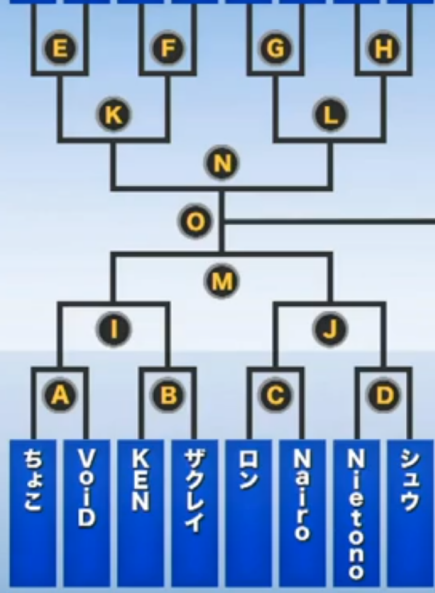

優勝

Tsu
L
キリハラ
しゅーとん
shky
Aiiy
MK
oeL
ウ

niconico

butch