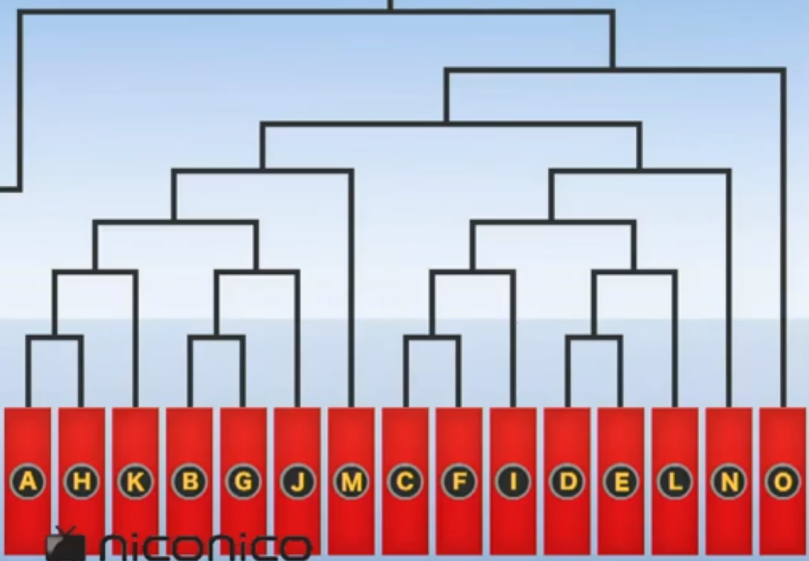

優勝

Tsu
L
キリハラ
しゅーとん
shky
Aiiy
MK
oeL
ウ

niconico

butch