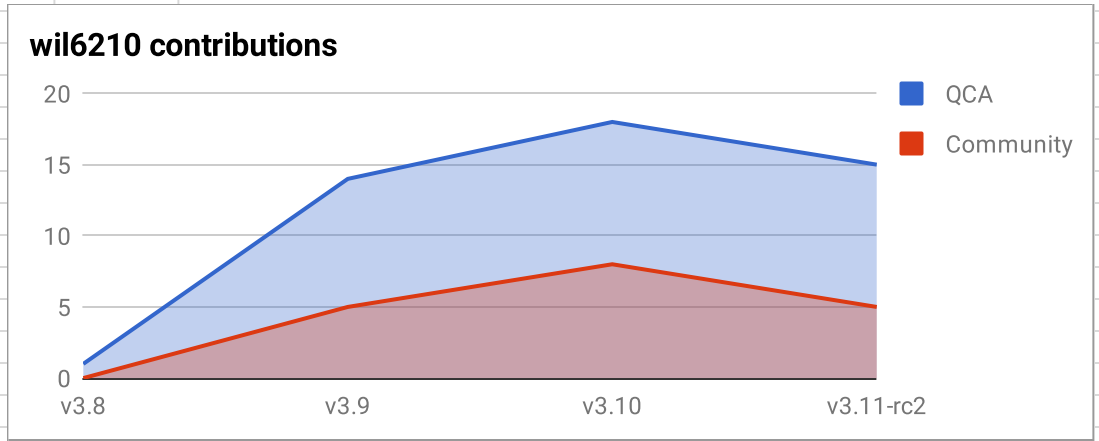

Kernel	QCA	Community
v3.8	1	0
v3.9	14	5
v3.10	18	8
v3.11-rc2	15	5