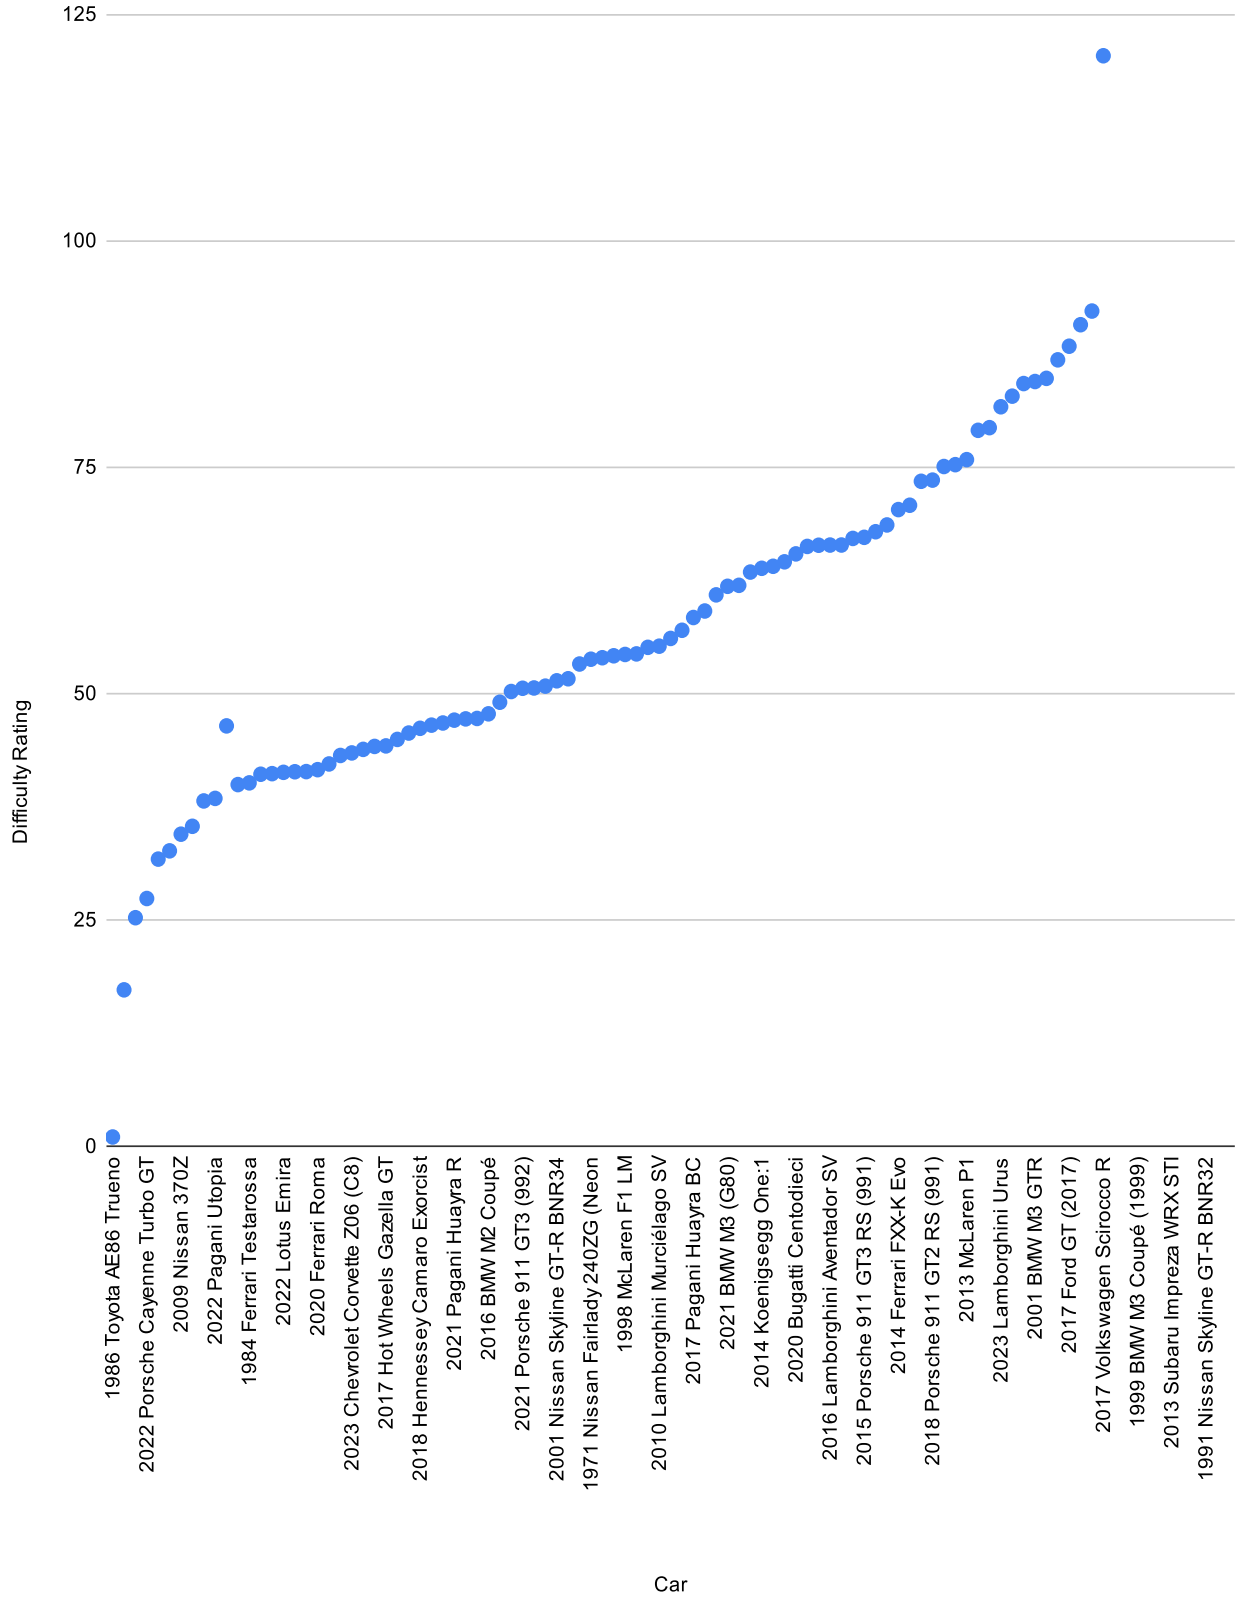

Difficulty Rating & Car

Car	Average Additional No. Races Needed
1986 Toyota AE86 Trueno	0
1969 Dodge Charger R/T	3.46
1995 Honda Integra DC2 Type R	31.87
2015 Dodge Charger SRT Hellcat	41.66
2022 Porsche Cayenne Turbo GT	50.55
2021 Mercedes-AMG GT Black Series	58.39
2022 Pagani Utopia	59.83
1977 Pontiac Firebird	61.38
1995 Lamborghini Diablo SV	67.00
1997 Nissan 180SX Type X	67.32
2020 Ferrari Roma	67.51
2009 Nissan 370Z	68.86
2022 Lotus Emira	69.94
2014 Chevrolet Camaro Z/28	71.29
2001 Nissan Skyline GT-R BNR34	73.42
1998 McLaren F1 LM	74.07
1984 Ferrari Testarossa	75.12
2002 Nissan Silvia Spec R	80.01
1999 Mitsubishi Eclipse GSX	80.51
1999 Mitsubishi 3000GT VR-4	80.78
2020 Mercedes-AMG A 45 S 4MATIC+	80.80
2017 Hot Wheels Gazella GT	80.81
2013 Porsche 918 Spyder	81.92
2021 Pagani Huayra R	82.16
2020 Aston Martin Vantage	82.49
1985 Lamborghini Countach LP5000 Quattrovalvole	83.29
1971 Nissan Skyline 2000 GT-R	83.43
2022 Aston Martin V12 Vantage	83.52
2021 Ferrari 296 GTB	84.06
2018 Dodge Challenger SRT Demon	85.40
2017 Honda Civic Type R	85.53
2020 Ferrari SF90 Stradale	86.89
2016 Mazda MX-5 (Speedhunters)	87.54
1967 Jaguar E-Type Lightweight	88.12
1962 Ferrari 250 GTO	88.48
2022 Lamborghini Countach LPI 800-4	90.86
2020 McLaren Speedtail	91.67
2021 Lamborghini Sian FKP 37	91.81
2022 DeLorean Alpha5	91.85
2014 Koenigsegg One:1	91.96
2023 Chevrolet Corvette Z06 (C8)	93.63
2014 Hennessey Venom GT	94.51