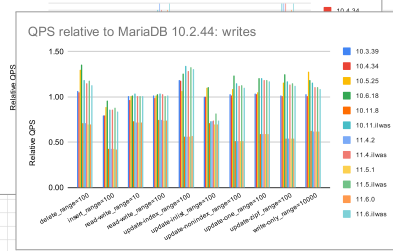

QPS relative to MariaDB 10.2.44: point queries, part 1

QPS relative to MariaDB 10.2.44: point queries, part 2

QPS relative to MariaDB 10.2.44: range queries, part 1

QPS relative to MariaDB 10.2.44: range queries, part 2