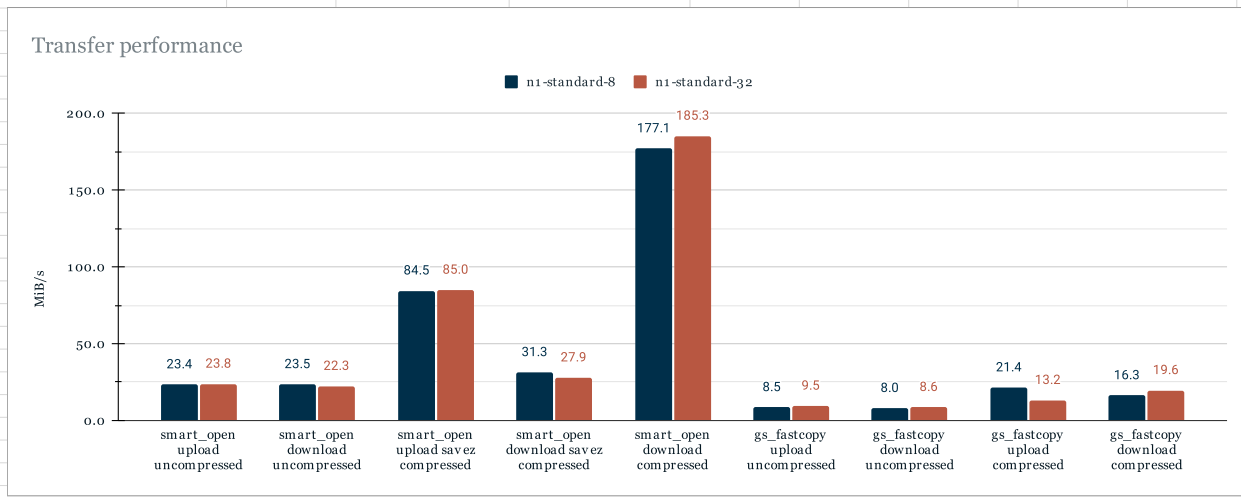

test	time (s)		
	local	n1-standard-8	n1-standard-32
smart_open upload uncompressed	84.9	23.4	23.8
smart_open download uncompressed	130.3	23.5	22.3
smart_open upload savez compressed	79.1	84.5	85.0
smart_open download savez compressed	80.7	31.3	27.9
smart_open download compressed	492.6	177.1	185.3
gs_fastcopy upload uncompressed	62.0	8.5	9.5
gs_fastcopy download uncompressed	60.4	8.0	8.6
gs_fastcopy upload compressed	42.5	21.4	13.2
gs_fastcopy download compressed	44.0	16.3	19.6

test	time (s)								
smart_open upload uncompressed	84.9								
smart_open download uncompressed	130.31								
smart_open upload savez compressed	79.14								
smart_open download savez compressed	80.66								
smart_open download compressed	492.63								
gs_fastcopy upload uncompressed	61.98								
gs_fastcopy download uncompressed	60.42								
gs_fastcopy upload compressed	42.46								
gs_fastcopy download compressed	44.02								