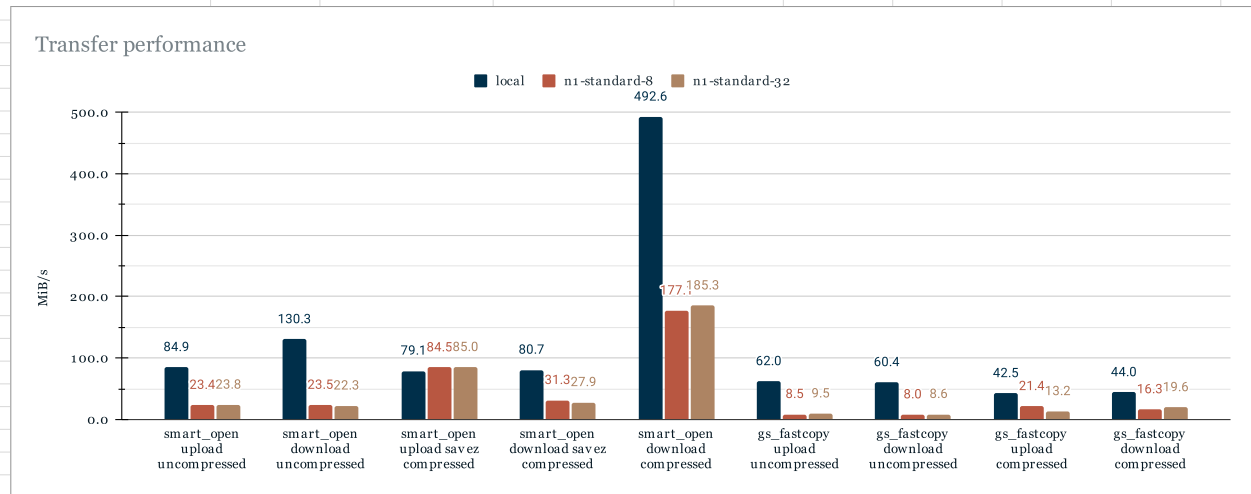

test	time (s)		
	local	n1-standard-8	n1-standard-32
smart_open upload uncompressed	84.9	23.4	23.8
smart_open download uncompressed	130.3	23.5	22.3
smart_open upload savez compressed	79.1	84.5	85.0
smart_open download savez compressed	80.7	31.3	27.9
smart_open download compressed	492.6	177.1	185.3
gs_fastcopy upload uncompressed	62.0	8.5	9.5
gs_fastcopy download uncompressed	60.4	8.0	8.6
gs_fastcopy upload compressed	42.5	21.4	13.2
gs_fastcopy download compressed	44.0	16.3	19.6

test	time (s)								
smart_open upload uncompressed	84.9								
smart_open download uncompressed	130.31								
smart_open upload savez compressed	79.14								
smart_open download savez compressed	80.66								
smart_open download compressed	492.63								
gs_fastcopy upload uncompressed	61.98								
gs_fastcopy download uncompressed	60.42								
gs_fastcopy upload compressed	42.46								
gs_fastcopy download compressed	44.02								