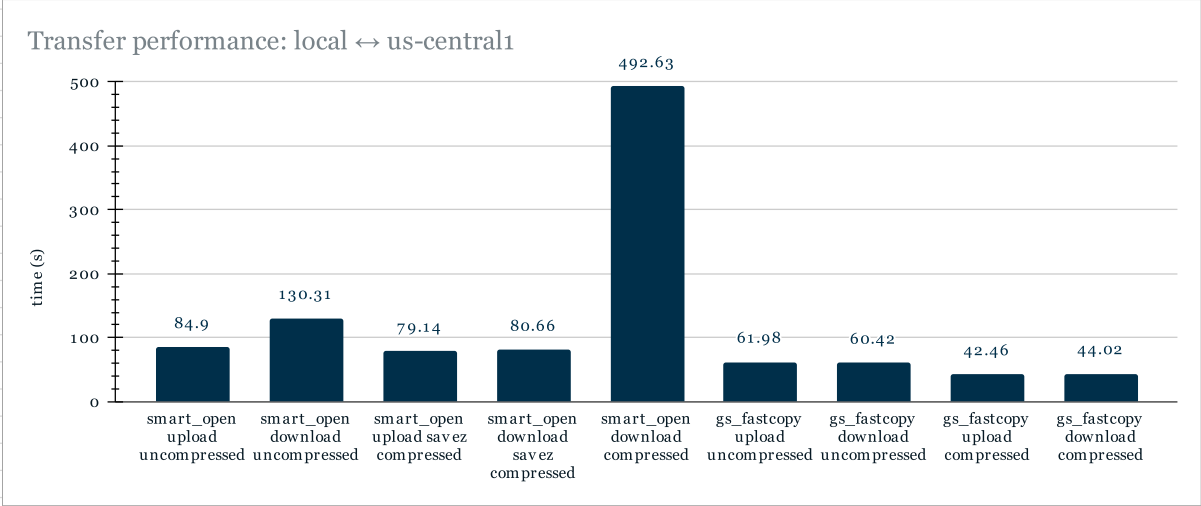

test	time (s)								
smart_open upload uncompressed	84.9								
smart_open download uncompressed	130.31								
smart_open upload savez compressed	79.14								
smart_open download savez compressed	80.66								
smart_open download compressed	492.63								
gs_fastcopy upload uncompressed	61.98								
gs_fastcopy download uncompressed	60.42								
gs_fastcopy upload compressed	42.46								
gs_fastcopy download compressed	44.02								