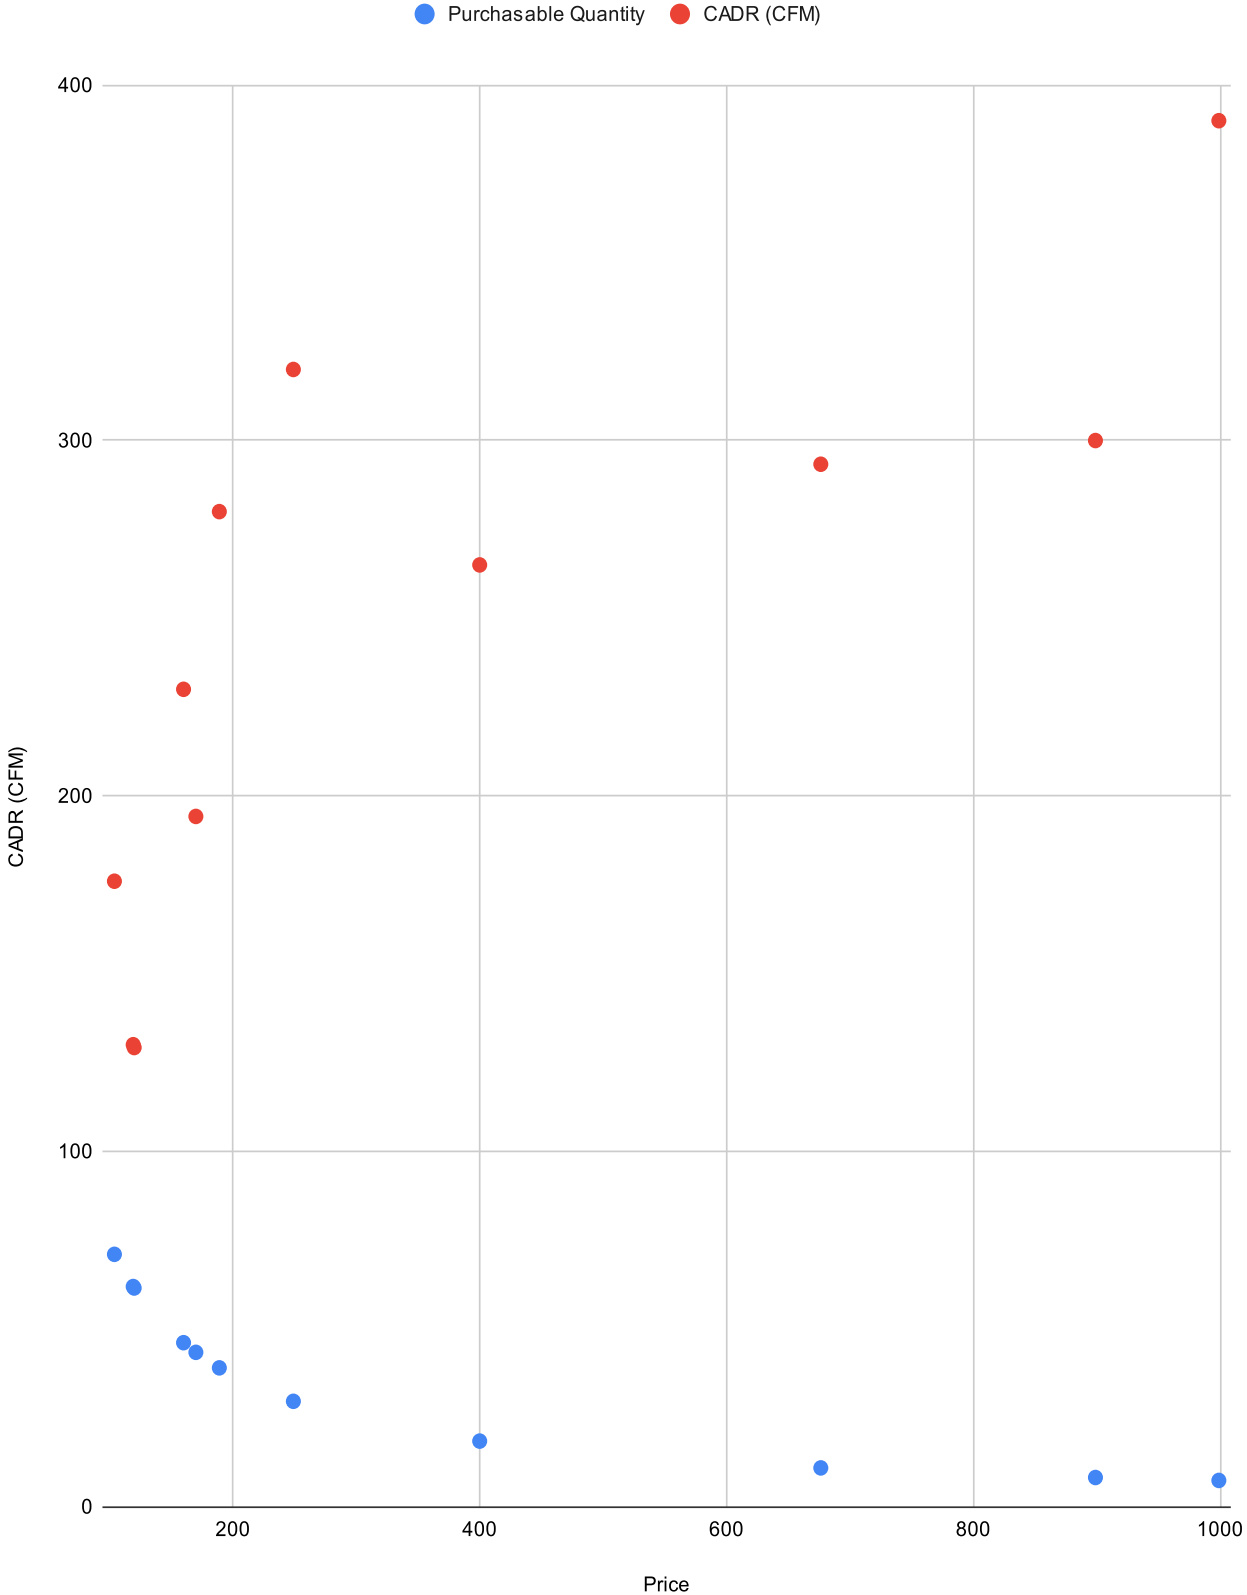

CADR (CFM) vs. Price

	Area (square feet)	Number of Classrooms
Portables	860	14
Large Classrooms	750	2
Medium Classrooms	650	25 small and mediums, ranging between these sizes
Small Classrooms	450