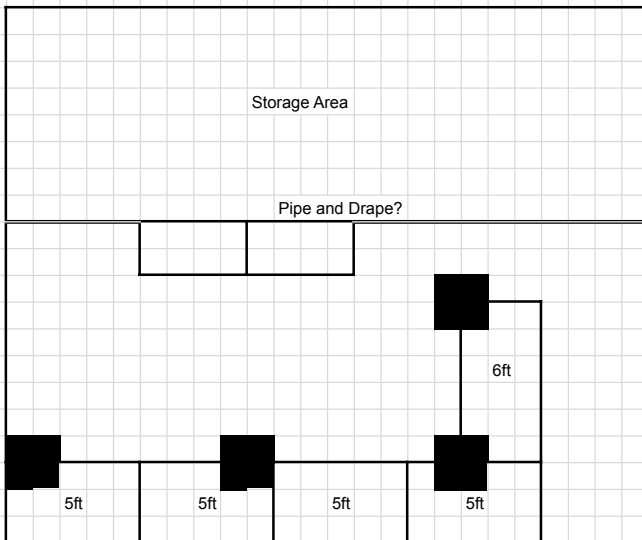

Booth 3

- Booth Kits marisa and Rob
- Backdrop 1 Marisa
- Backdrop 2 OKC Backdrop
- Cookware Rob/Marisa
- Tables Cloths Carlton 4x 5ft, 1x 6ft
- Lighting Bin Lighting bin from OKC booth 3
- Tables Tables from OKC Booth 3

- Opening Marisa and Bert
- Closing Tuchen and Jess