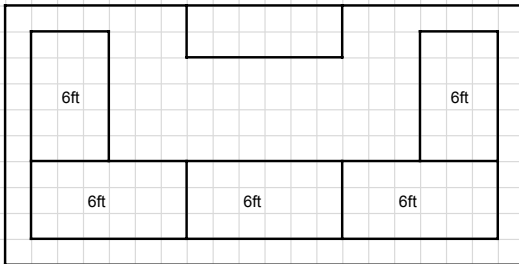

Booth 5

- Booth Kits OKC booth 1 & 2
- Backdrop 1 Rob Mesh Backdrop
- Cookware Rob
- Tables Cloths phillip 5x 6ft
- Flags Marisa and Rob
- Tables 5x 6 foot and back tables
- No Lighting Bin
- Opening Philip and Roger
- Closing Philip and Roger