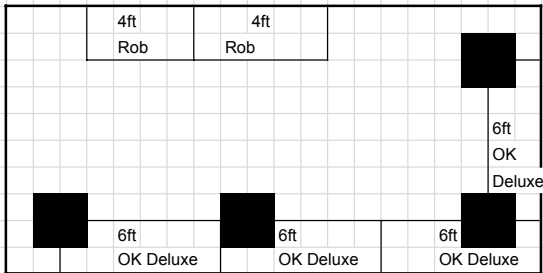

Booth 2

- Booth Kits OKC-A and OKC-B
- Backdrop 1 Carlton (framed)
- Backdrop 2
- Cookware Carlton
- Tables Cloths
- Lighting Bin Lighting bin from OKC booth 4
- Tables Rob/Marisa Deluxe Booths

- Opening Rob and Tuchen
- Closing Bert and Coco