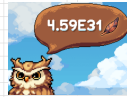

How many do you already have

First number	Second number
4.59	31