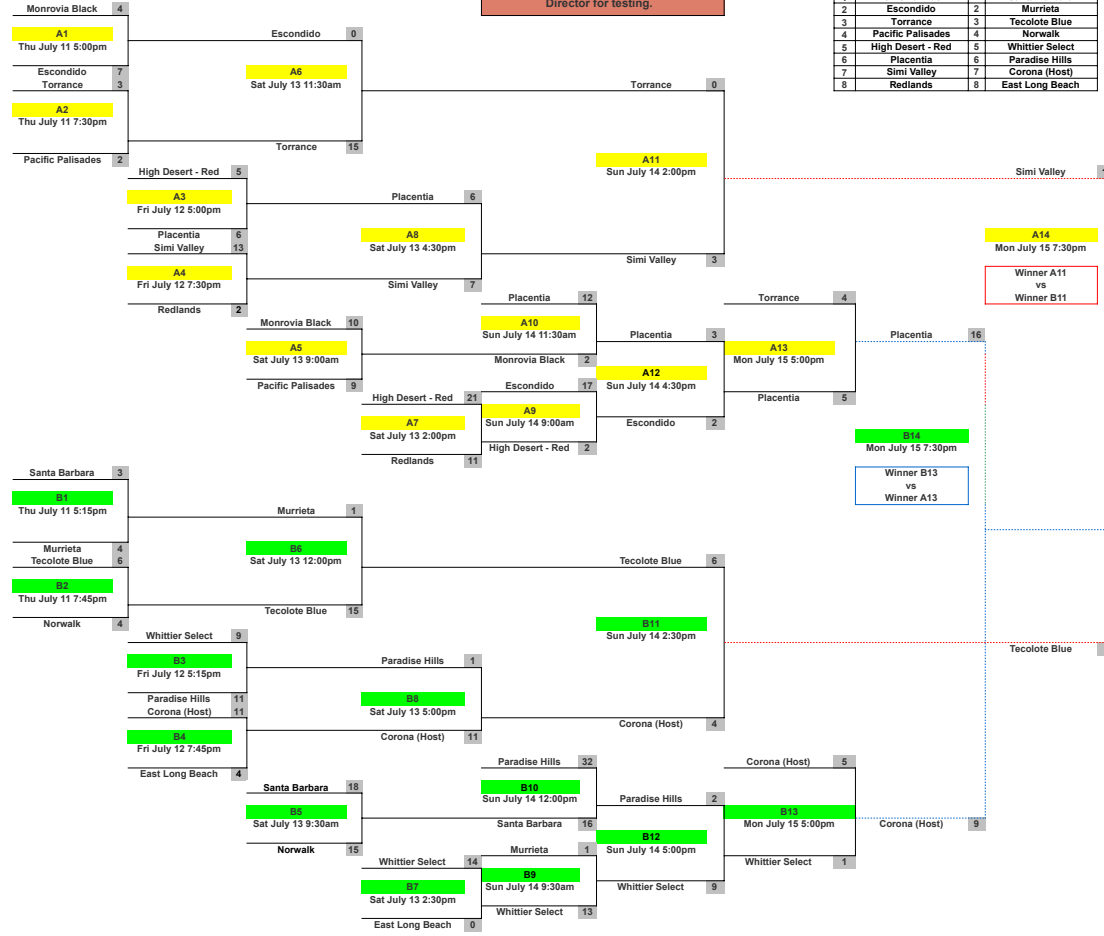

2024 BRONCO SUPER REGION

90 MINUTES PRIOR TO YOUR 1ST GAME:
All team bats must be presented to the Director for testing.

Field 7 Field "A"		Field 5 Field "B"	
1	Monrovia Black	1	Santa Barbara
2	Escondido	2	Murrieta
3	Torrance	3	Tecolote Blue
4	Pacific Palisades	4	Norwalk
5	High Desert - Red	5	Whittier Select
6	Placentia	6	Paradise Hills
7	Simi Valley	7	Corona (Host)
8	Redlands	8	East Long Beach

**West Zone - Southern California
Super Region**
Tournament Director
Kevin Donoho (909)831-1519

Gate fee of $350 payable to the host, prior to your first game.
Cash or check only.
NO METAL CLEATS ON PORTABLE PITCHING MOUNDS - NO EXCEPTIONS
2 Team Coolers - No Fan Coolers Allowed
No Pets - No Outside Food

Simi Valley
CHAMPION
So Cal #1

Tecolote Blue
GAME A15
Tue July 16 5:00pm
LOSER A14 VS WINNER B14 FOR SUPER REGION RUNNER UP

Placentia
SO CAL #2

2 TEAMS ADVANCE TO ZONE
Winner A14 = So Cal #1
Winner A15 = So Cal #2