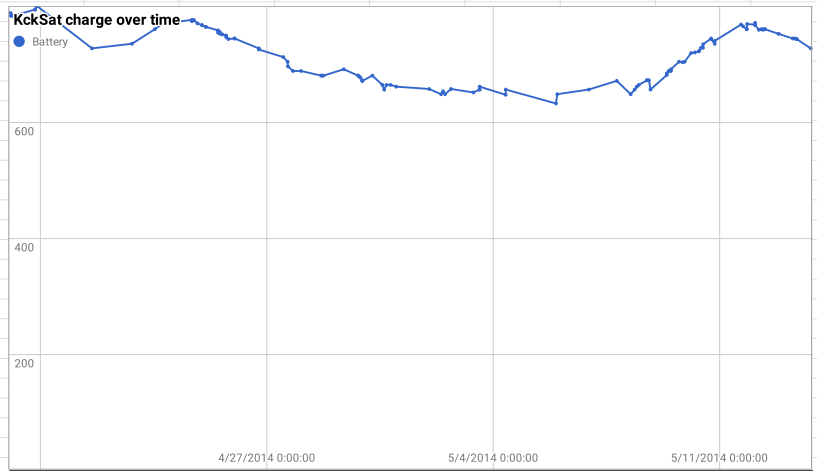

	Date	Time	Timestamp UTC	Battery	Link to packet message	Twin I [1]
	BST	14:58:09		664	https://groups.google.com/d/msg/kicksat-gs/cxv0f0M2zyQcEa/hh-njQJUMJ	#N/A
	BST	19:00:40		725	https://groups.google.com/d/msg/kicksat-gs/1E2anq11fAaH182NpH1YpASAJ	#N/A
	BST	19:09:10		721 #2	https://groups.google.com/d/msg/kicksat-gs/1PcazyYAA4H8-NDcyXaSAJ	#N/A
	UTC	21:09:50		673	https://groups.google.com/d/msg/kicksat-gs/MFpR6KCTKGZL8y45cBuvUJ	#N/A
					http://dotlike.net/hacks/kicksat/pass_0508/decoded.txt	
				696	https://groups.google.com/d/msg/kicksat-gs/96Q3a53v7XWZ6z9FPB464UJ	#N/A
				666	https://groups.google.com/d/msg/kicksat-gs/7b3q9p6R6t11e6e5e03vUJ	#N/A
				668	https://groups.google.com/d/msg/kicksat-gs/RKq9rJ7afw5U8DvEGou03UJ	#N/A
				728	https://groups.google.com/d/msg/kicksat-gs/SmpqE85V1u85ak03k4dC8UJ	#N/A
				704	https://groups.google.com/d/msg/kicksat-gs/3S4E85d8w8_03W8NLLnAkJ	#N/A
				783	https://groups.google.com/d/msg/kicksat-gs/0mJuburIVTnNK0ZxmV3kJ	#N/A
				751	https://groups.google.com/d/msg/kicksat-gs/4-7m9p-0U8511a6c928UJ	#N/A
				748 #2	https://groups.google.com/d/msg/kicksat-gs/4-4YnagQUB811a6c928UJ	#N/A
				704	https://groups.google.com/d/msg/kicksat-gs/0zLh5v3q8L07dXwRdMkugJ	#N/A
				703 #2	https://groups.google.com/d/msg/kicksat-gs/0zLh5v3q8L07dXwRdMkugJ	#N/A
				679	https://groups.google.com/d/msg/kicksat-gs/3WB8NkX4PHQQRvG6XebUAdgJ	#N/A
				680 #2	https://groups.google.com/d/msg/kicksat-gs/3WB8NkX4PHQQRvG6XebUAdgJ	#N/A
				680 #3	https://groups.google.com/d/msg/kicksat-gs/3WB8NkX4PHQQRvG6XebUAdgJ	#N/A
				729	https://groups.google.com/d/msg/kicksat-gs/772wpdF7H7B3t1m4H03UJ_8M1	#N/A

[1] Normal value is NA, if something other appears - it's mean this data already entered into the table before

[2] This time is determined by timestamp of file with data, this timestamp was provided by private e-mail to me.