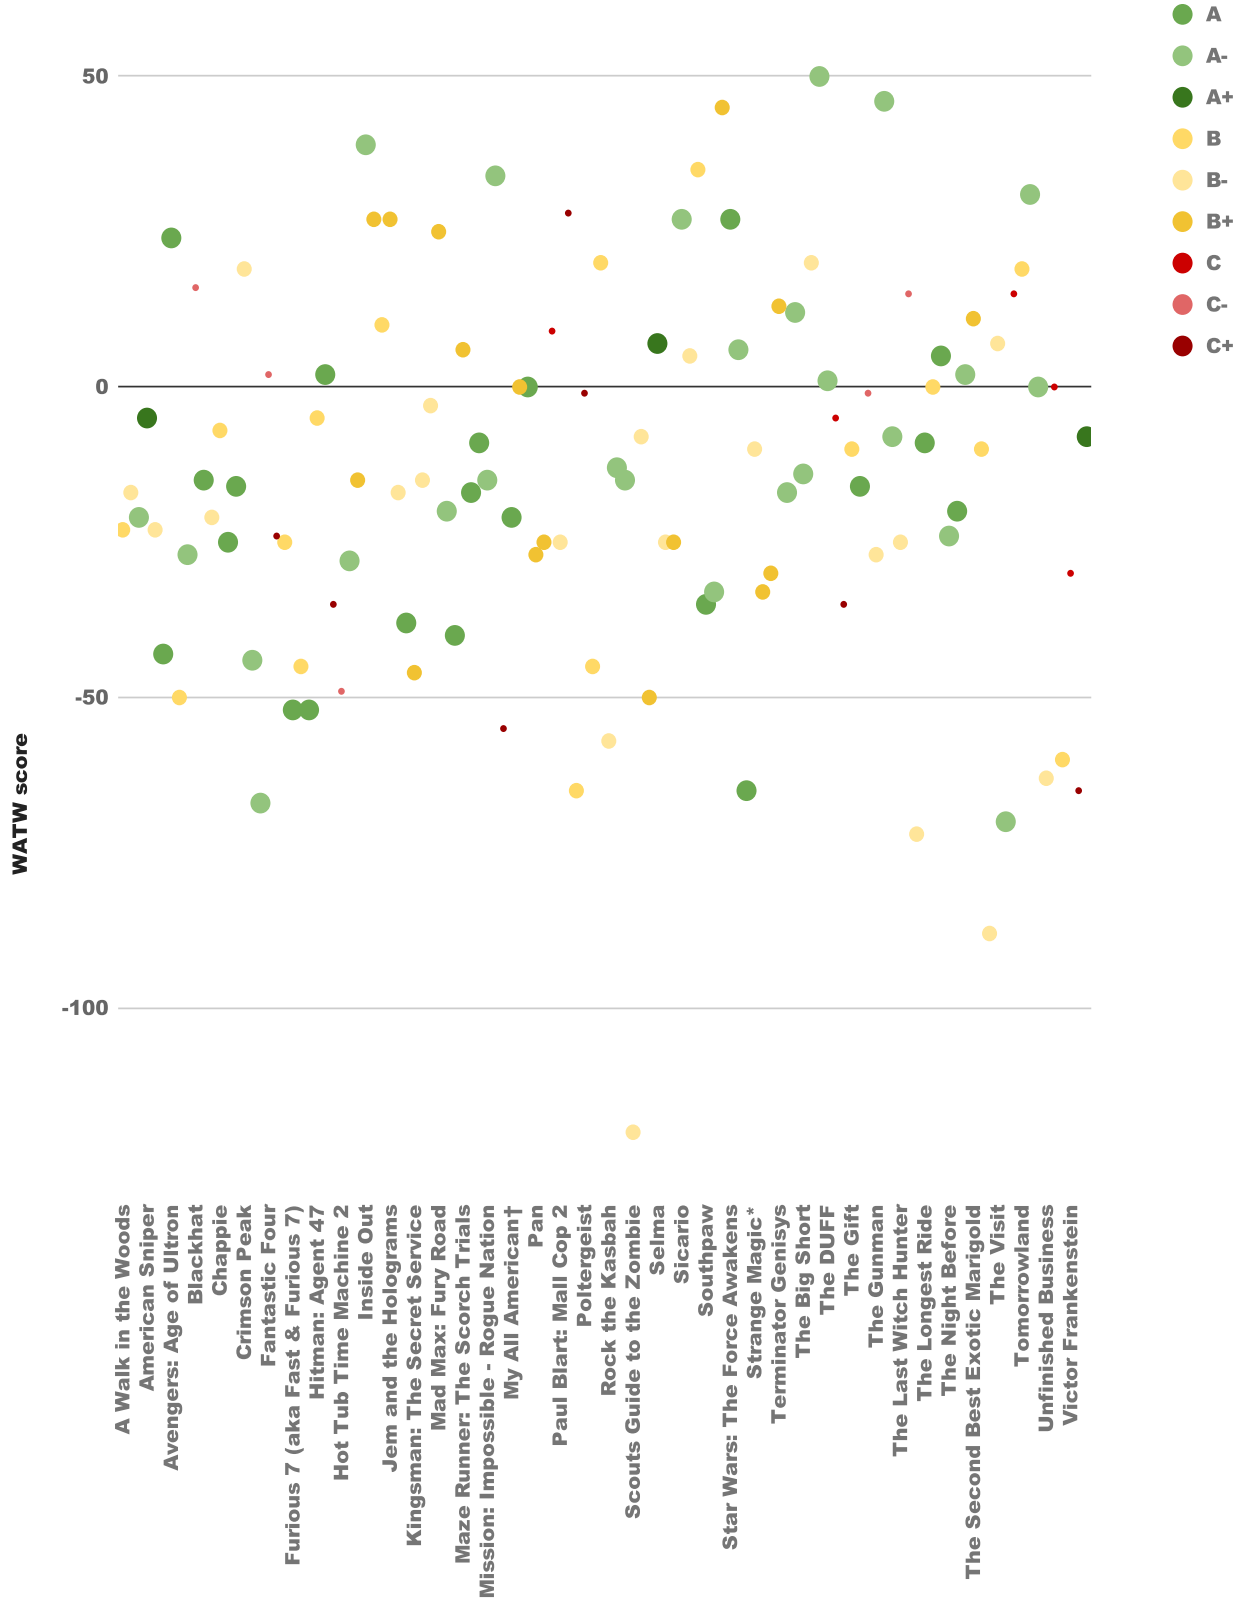

Cinemascore v WATW score