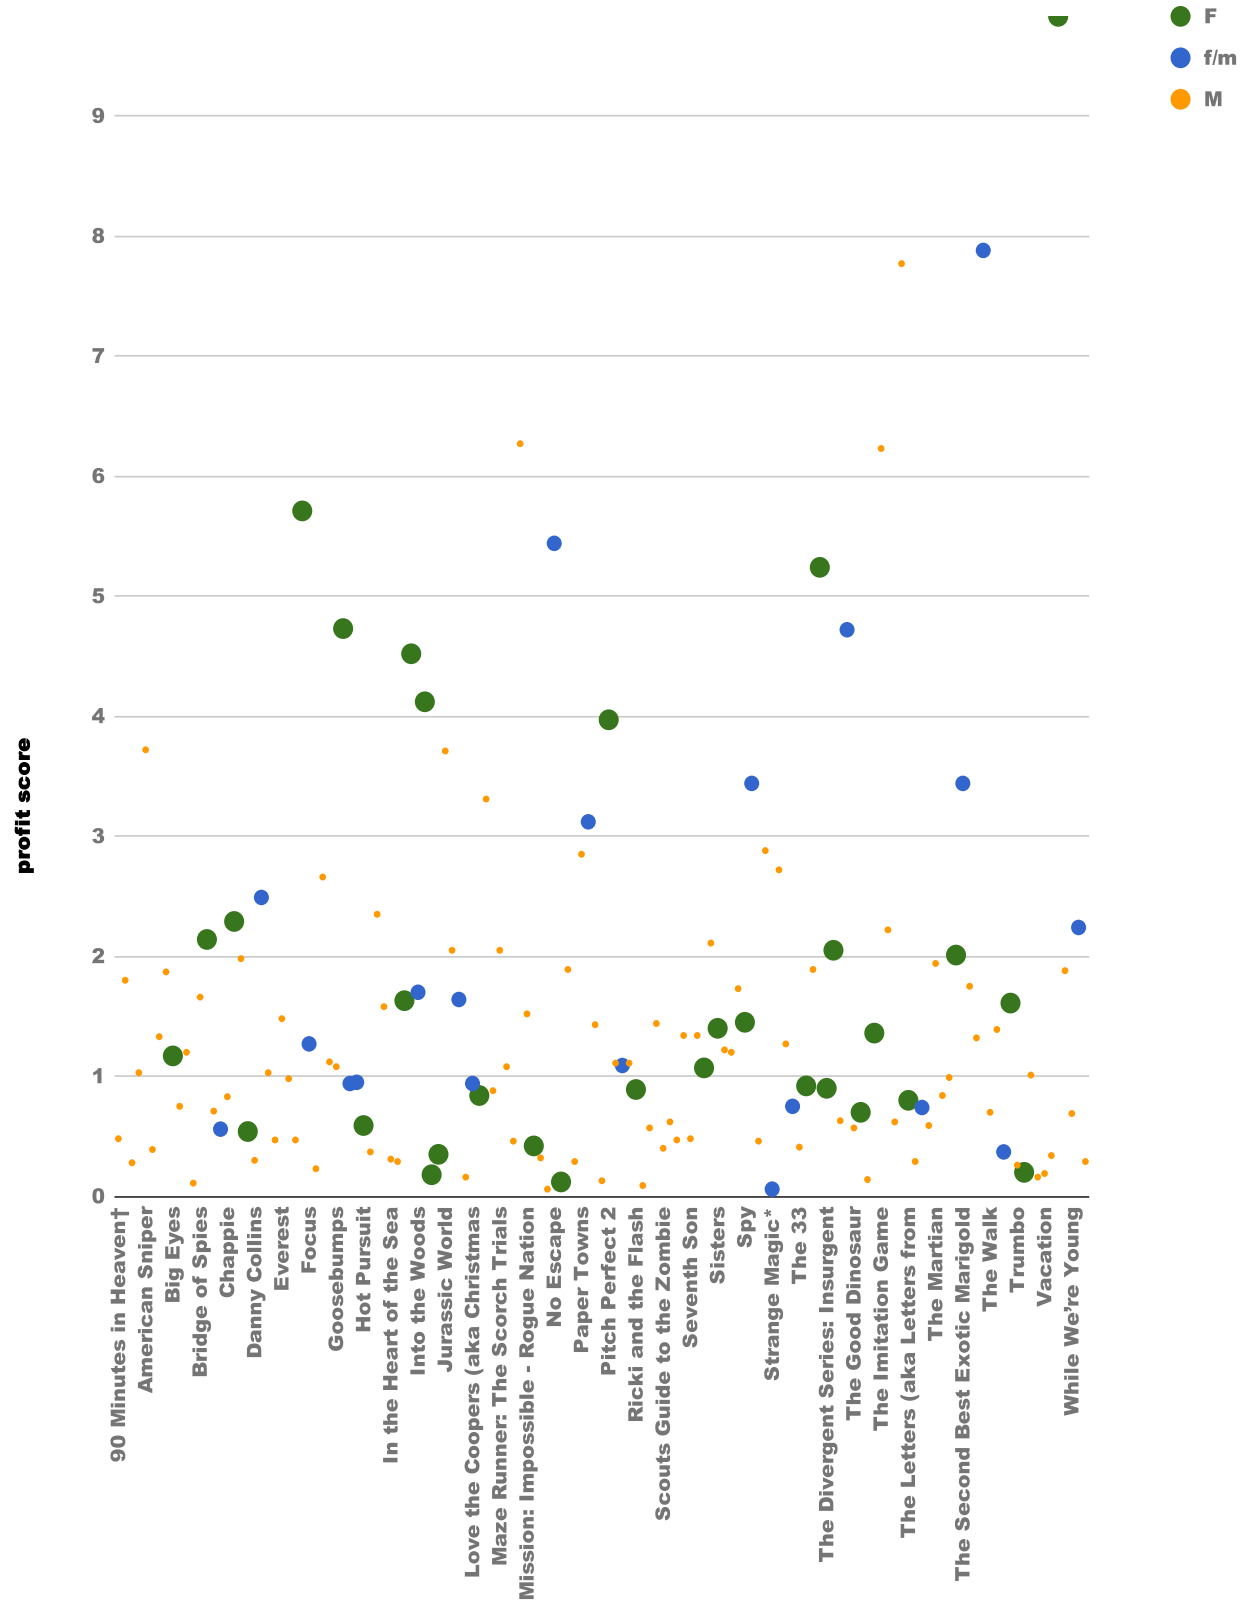

2015's film profits, female v male protagonist