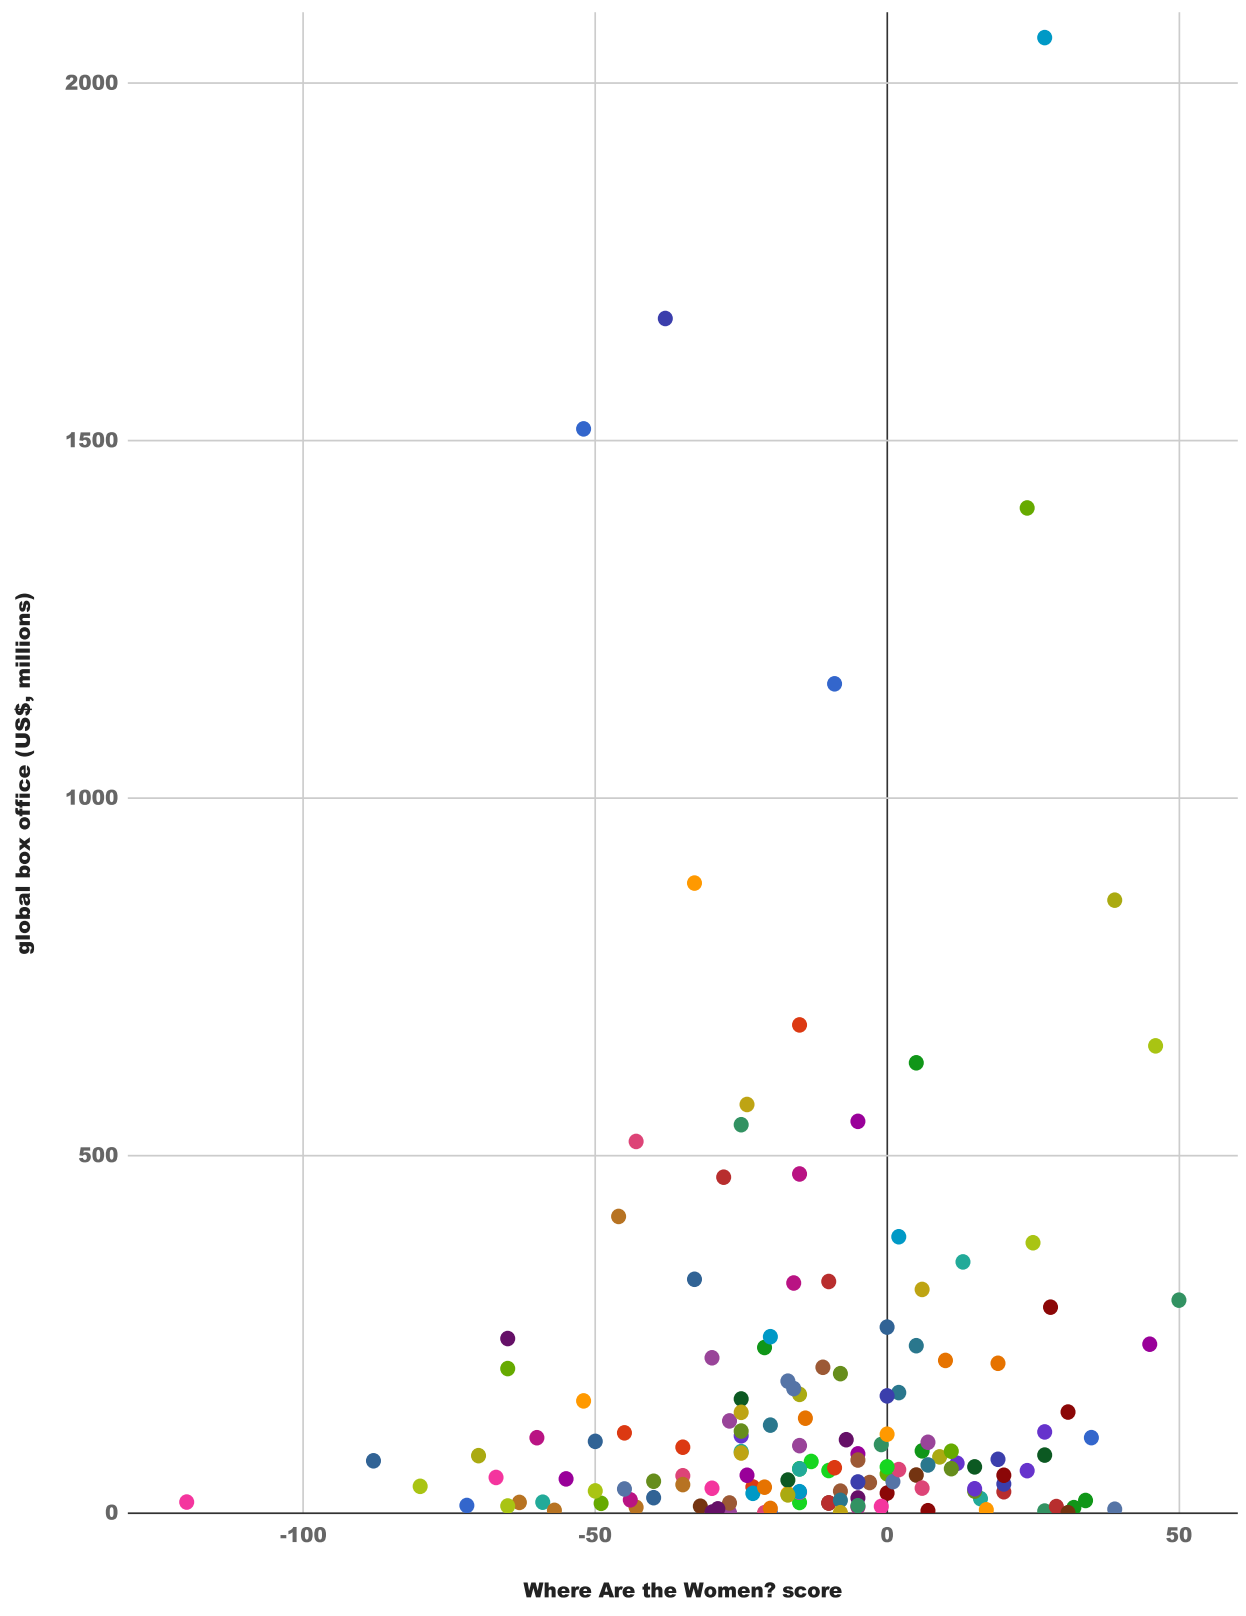

global box office v WATW