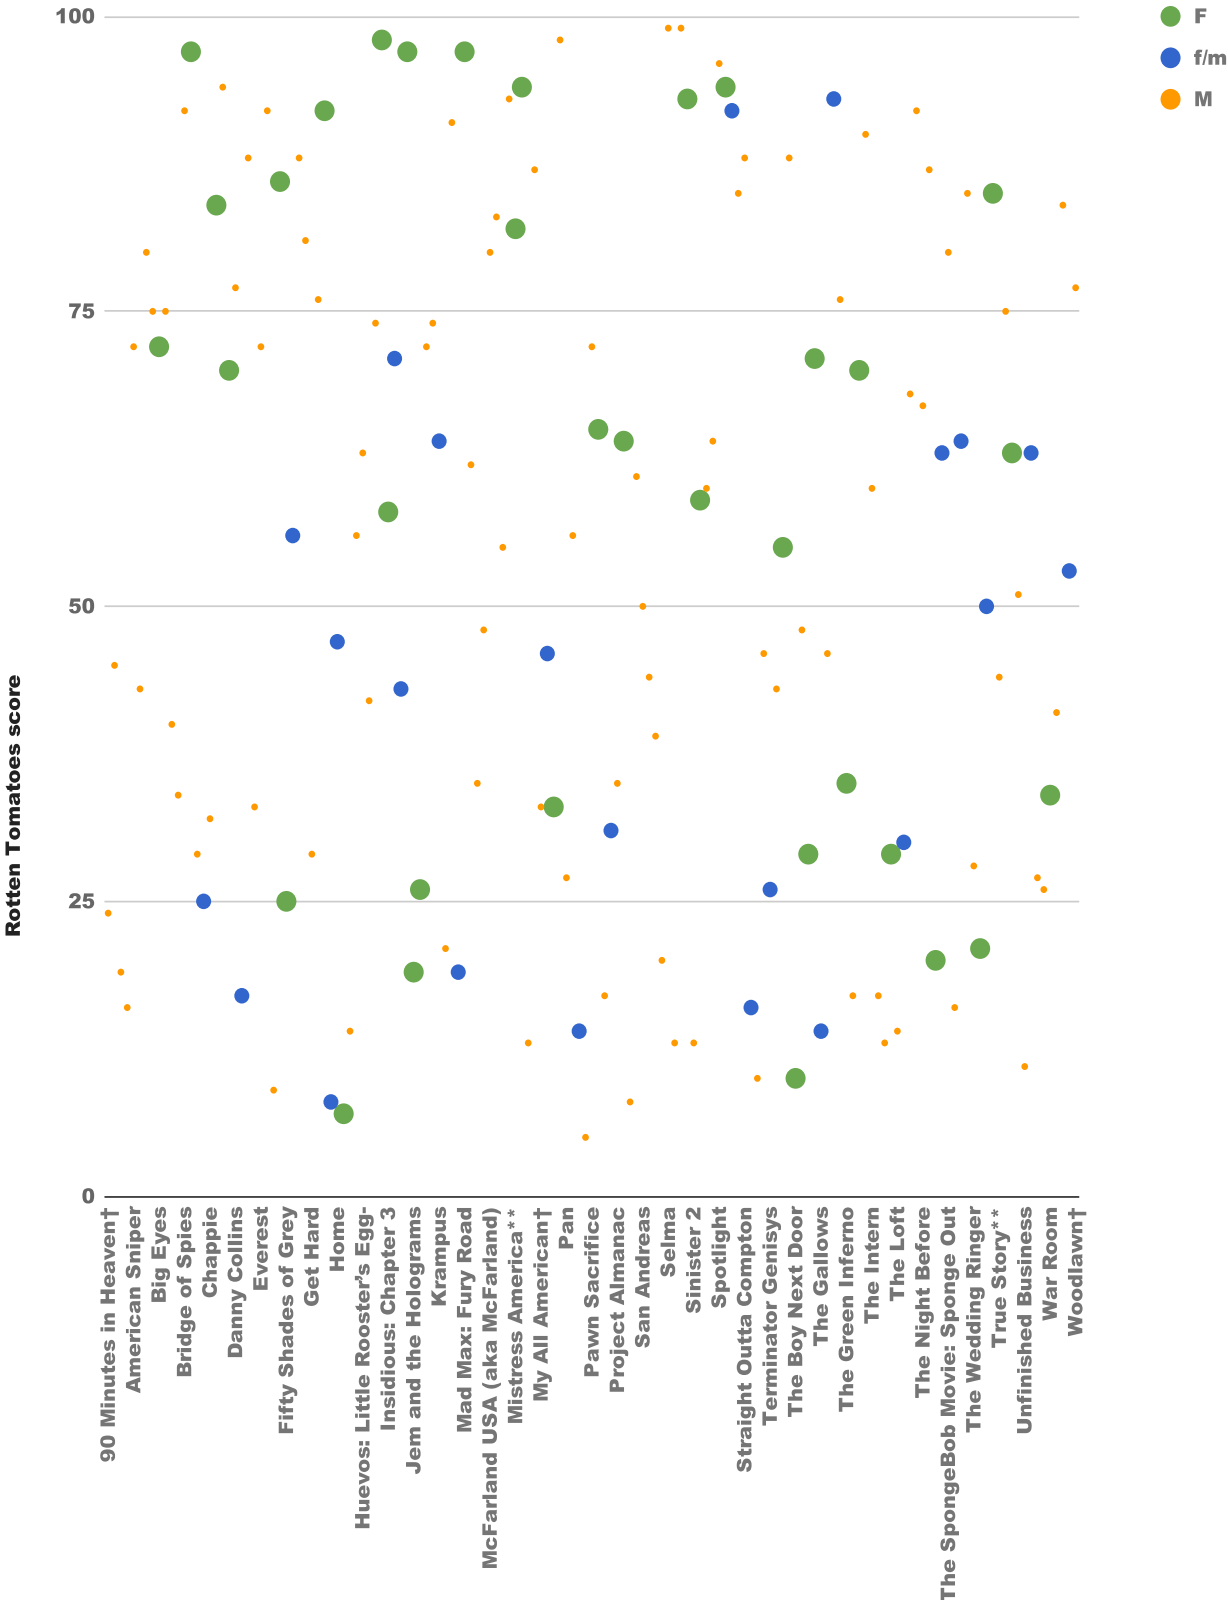

how did Rotten Tomatoes critics grade 2015's films with female protagonists?