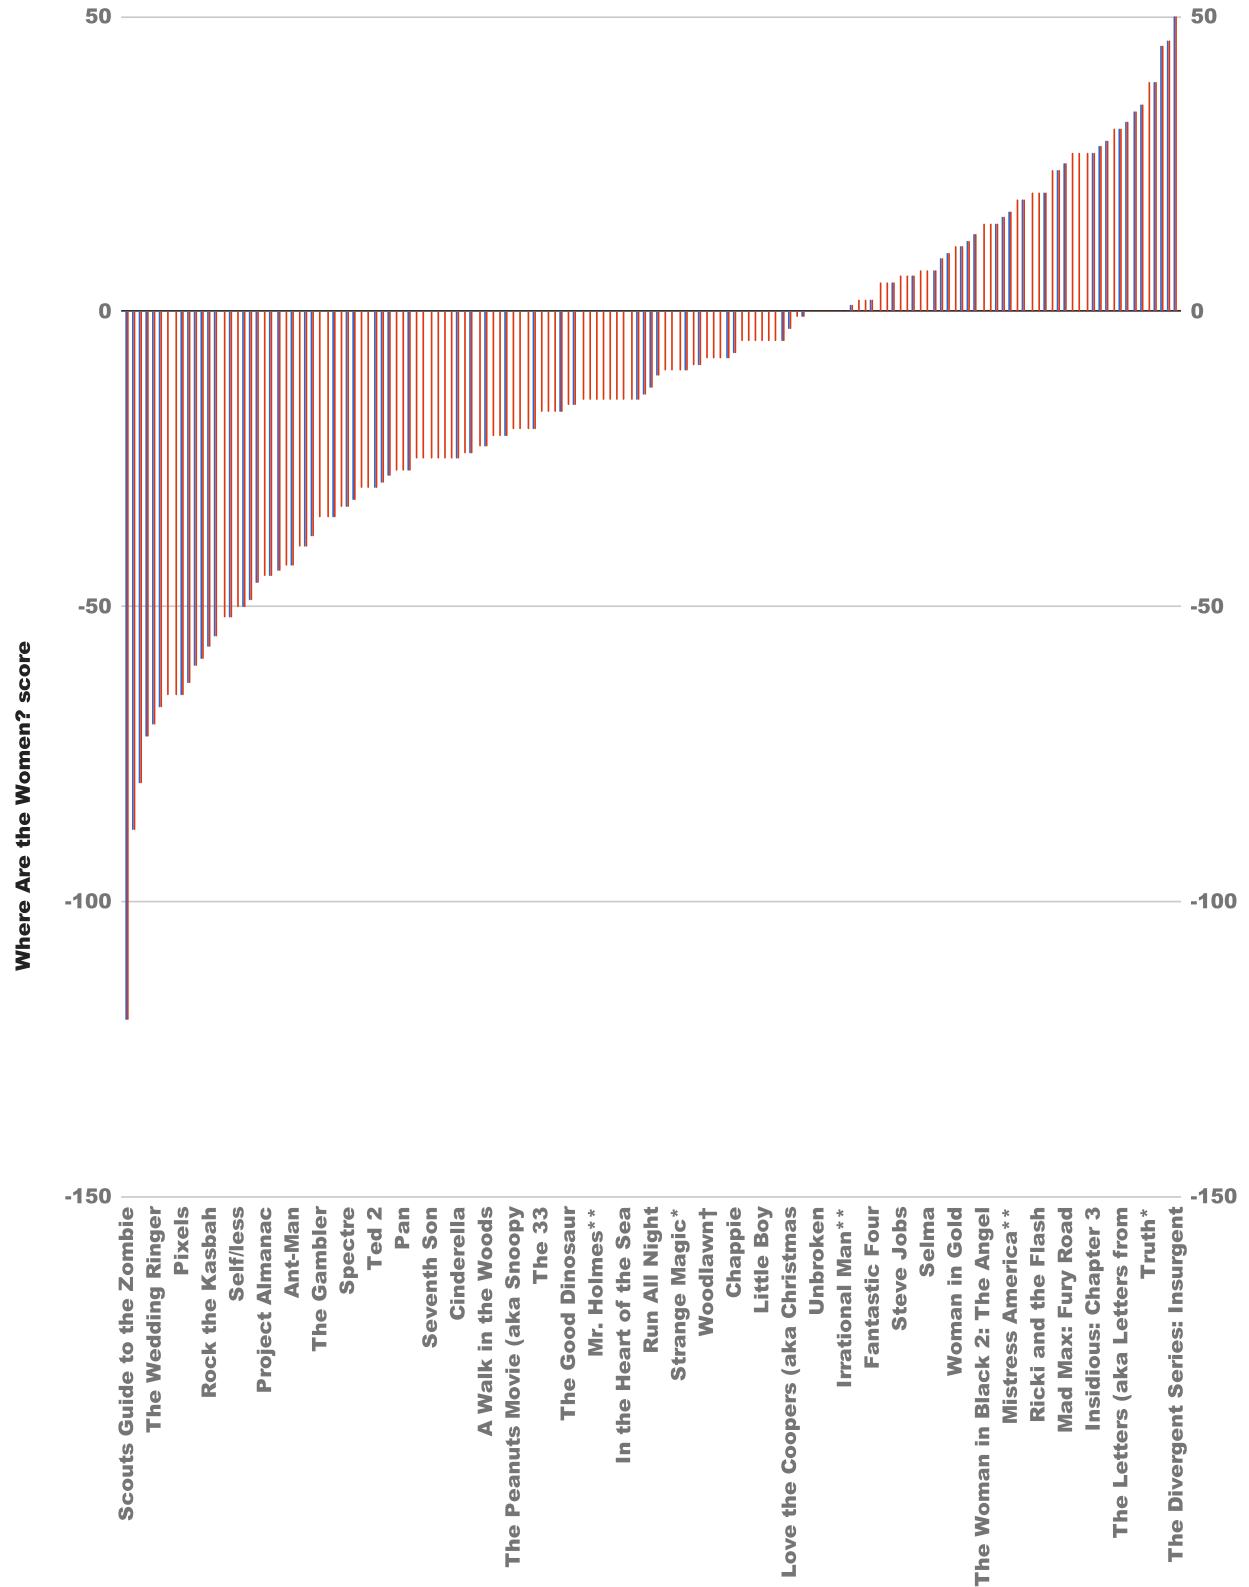

### Rotten Tomatoes critics v WATW score

50	The Divergent S	50						
46	The Hunger Gar	46						
45	Spy	45						
39	Inside Out	39						
	Truth*	39						
35	Sisters	35						
34	Monkey Kingdo	34						
32	Grandma	32						
31	The Letters (aka	31						
	Trainwreck	31						
29	Our Brand Is Cr	29						
28	Pitch Perfect 2	28						
27	Insidious: Chap	27						
	Jem and the Ho	27						
	Sicario	27						
	Star Wars: The	27						
25	Mad Max: Fury I	25						
24	Avengers: Age	24						
	Brooklyn	24						
20	Big Eyes	20						
	Ricki and the Fl	20						
	The Boy Next D	20						
19	Crimson Peak	19						
	Tomorrowland	19						
17	Mistress Americ	17						
16	Blackhat	16						
15	Far from the Ma	15						
	The Lazarus Eff	15						
	The Woman in E	15						
13	Terminator Gen	13						
12	The Age of Adal	12						
11	The Second Bes	11						
	Woman in Gold	11						
10	Into the Woods	10						
9	Paranormal Act	9						
7	Captive	7						
	Selma	7						
	The Visit	7						
6	Maze Runner: T	6						
	Spotlight	6						
	Steve Jobs	6						
5	Sinister 2	5						
	The Imitation G	5						
	The Martian	5						
2	Fantastic Four	2						
	Home	2						
	The Perfect Guy	2						
1	The DUFF	1						
0	Irrational Man**	0						
	No Escape	0						
	Paddington	0						
	The Man from U	0						
	Unbroken	0						
	Unfriended	0						
-1	Poltergeist	-1						
	The Green Infer	-1						
-3	Love the Coope	-3						

## Where Are the Women? score distribution