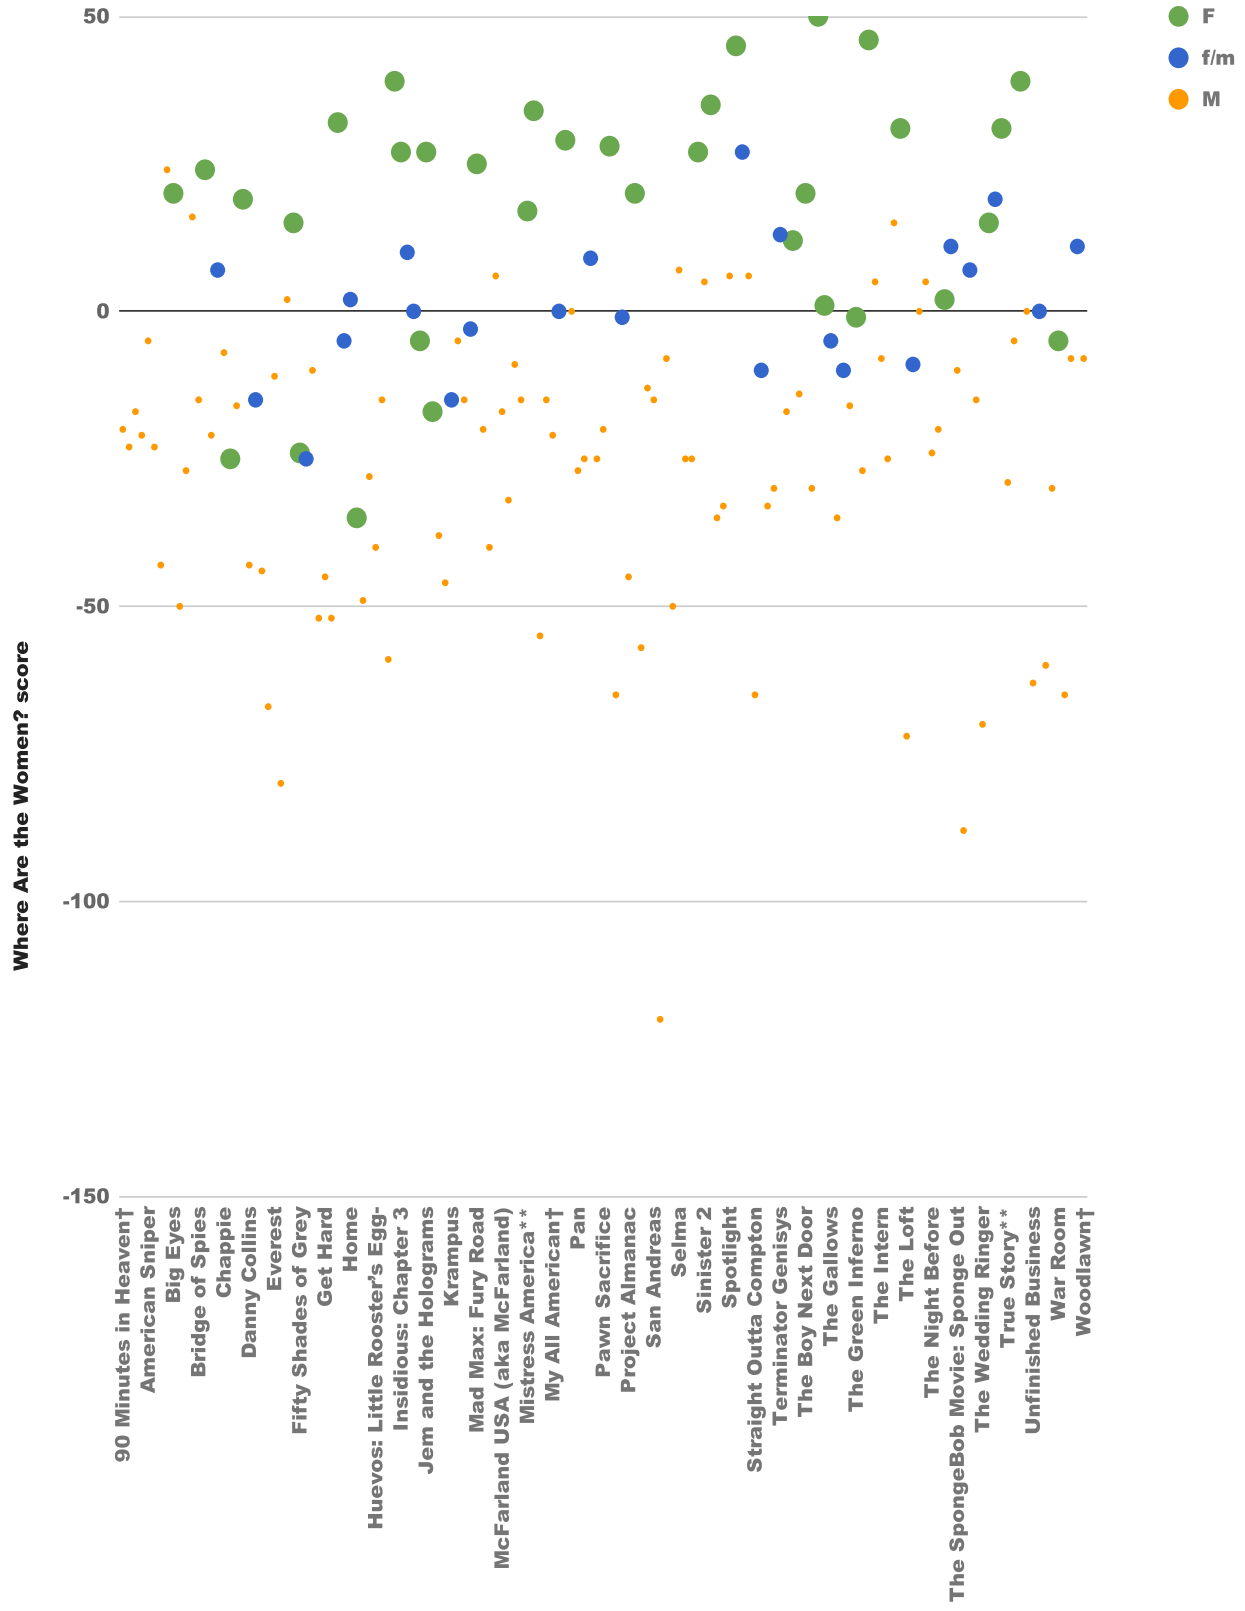

do films with female protagonists score well on WATW?

female protagoni	34
female/male copi	23
male protagonist	96