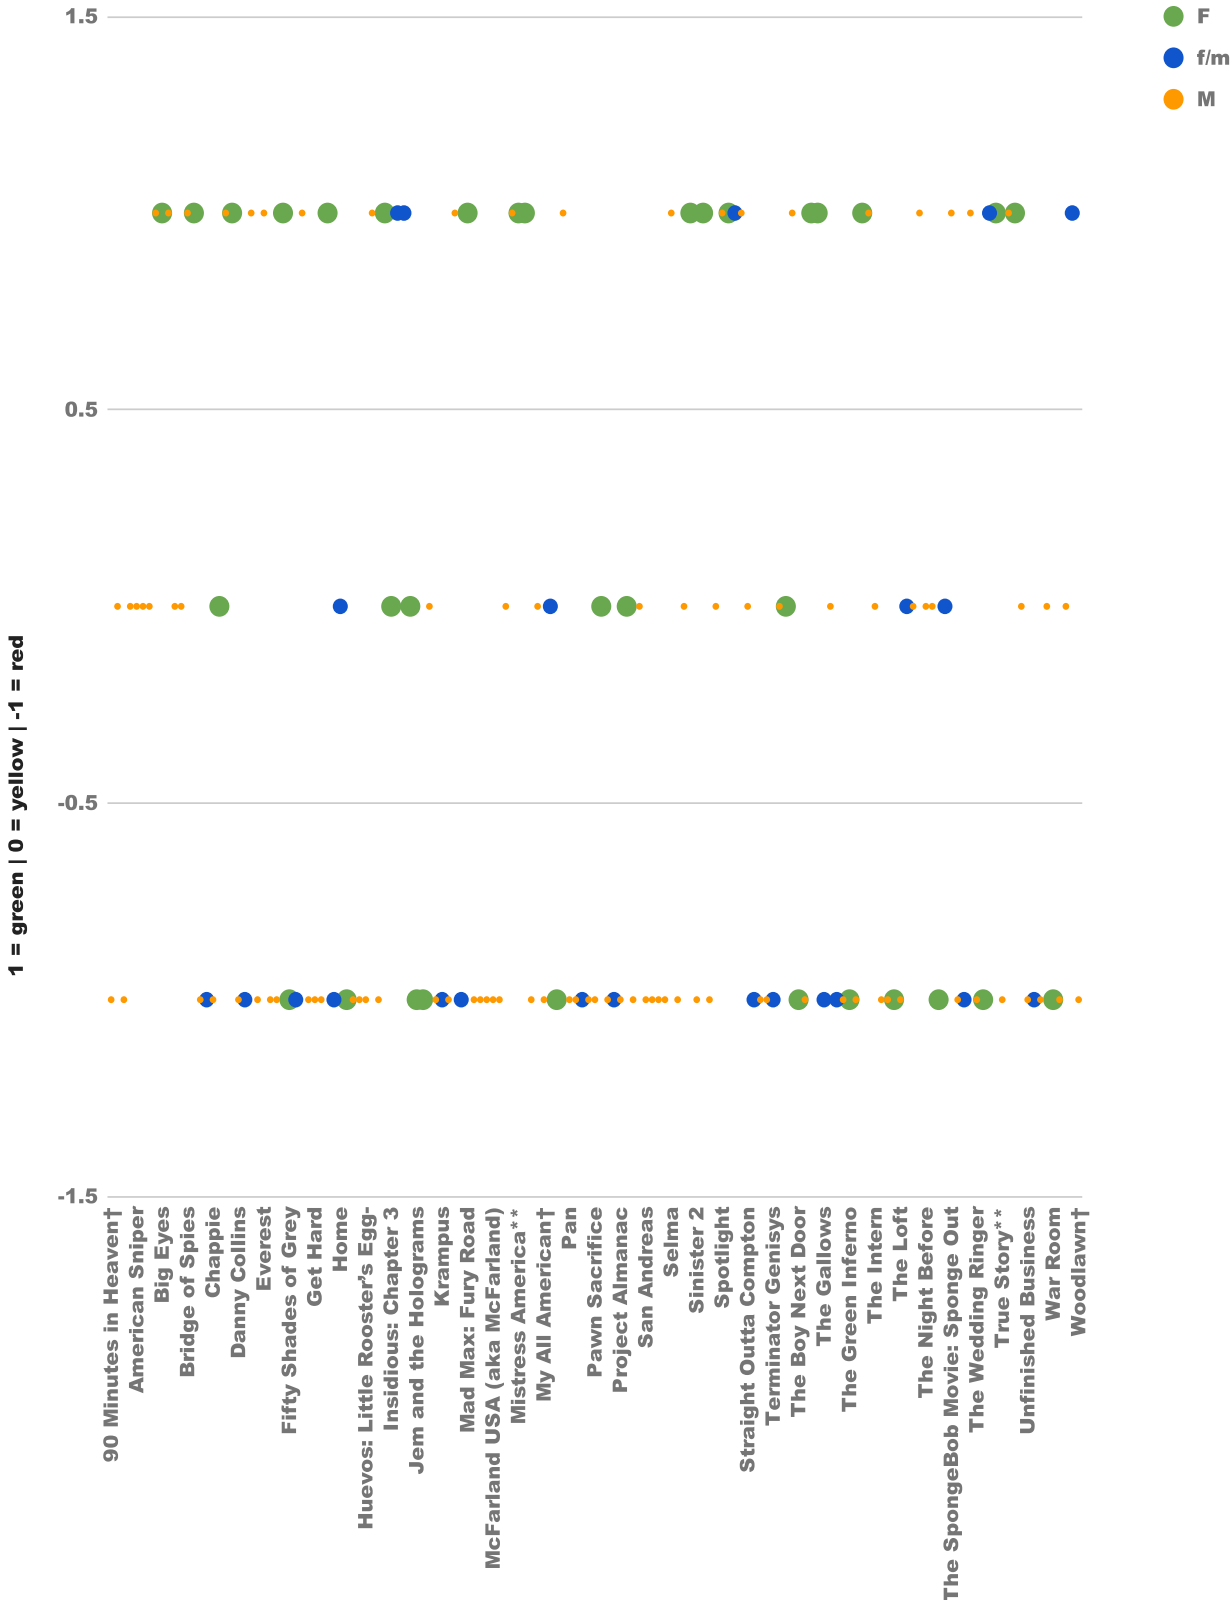

how did MAJ grade 2015's films with female protagonists?