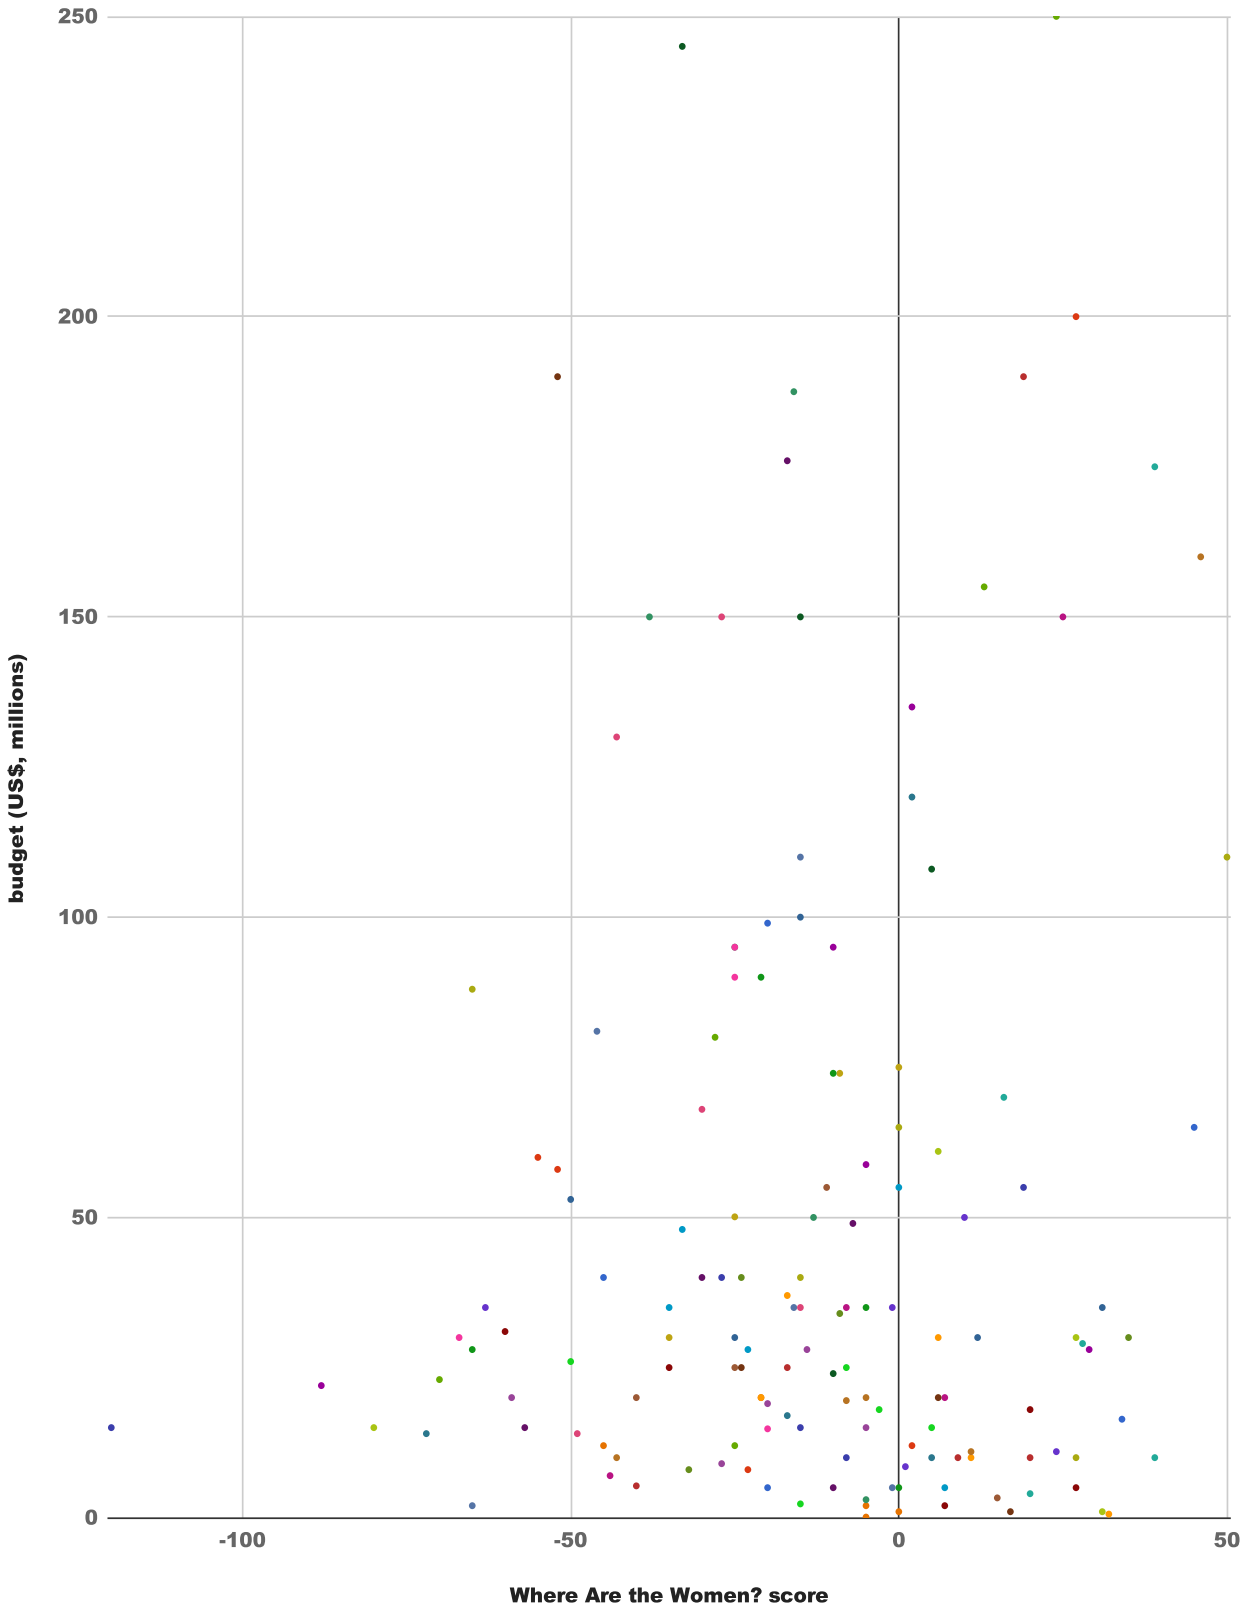

2015's film budgets v WATW score