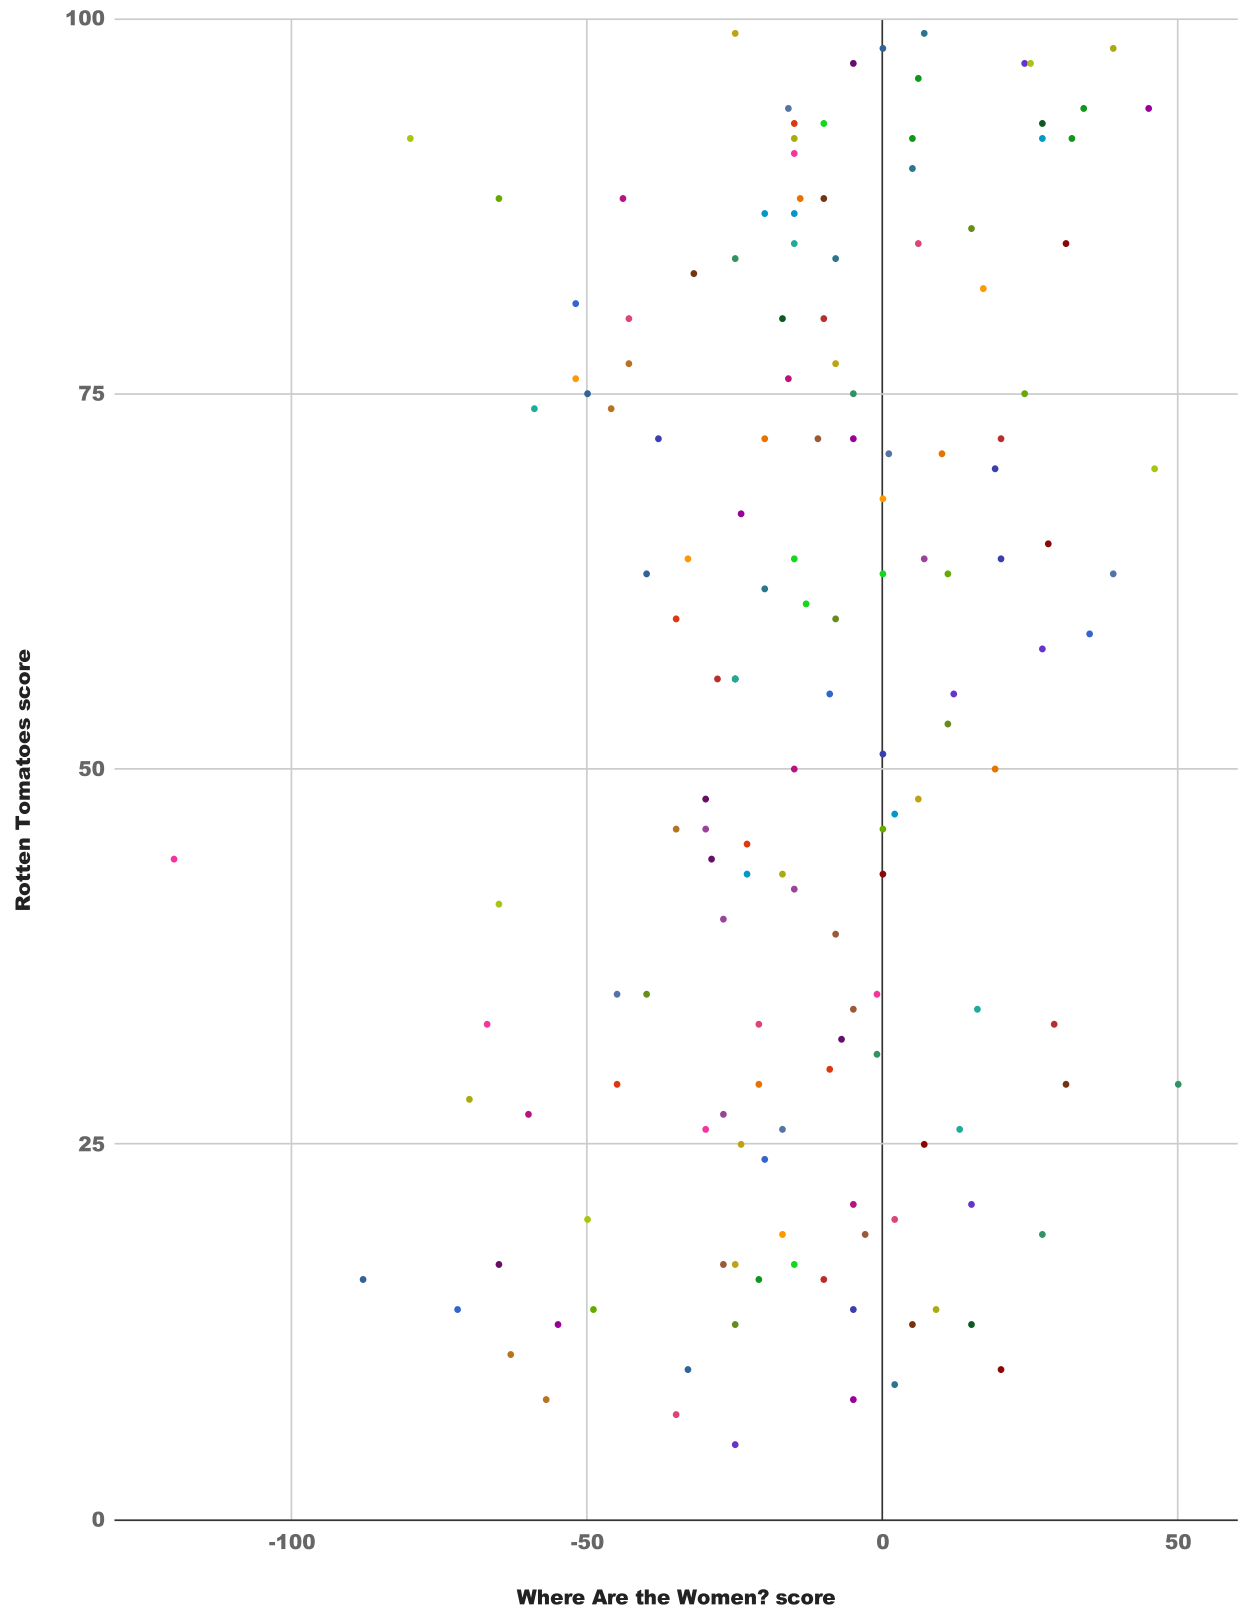

Rotten Tomatoes critics v WATW score

50	The Divergent S	50						
46	The Hunger Gar	46						
45	Spy	45						
39	Inside Out	39						
	Truth*	39						
35	Sisters	35						
34	Monkey Kingdo	34						
32	Grandma	32						
31	The Letters (aka	31						
	Trainwreck	31						
29	Our Brand Is Cr	29						
28	Pitch Perfect 2	28						
27	Insidious: Chap	27						
	Jem and the Ho	27						
	Sicario	27						
	Star Wars: The	27						
25	Mad Max: Fury I	25						
24	Avengers: Age	24						
	Brooklyn	24						
20	Big Eyes	20						
	Ricki and the Fl	20						
	The Boy Next D	20						
19	Crimson Peak	19						
	Tomorrowland	19						
17	Mistress Americ	17						
16	Blackhat	16						
15	Far from the Ma	15						
	The Lazarus Eff	15						
	The Woman in E	15						
13	Terminator Gen	13						
12	The Age of Adal	12						
11	The Second Bes	11						
	Woman in Gold	11						
10	Into the Woods	10						
9	Paranormal Act	9						
7	Captive	7						
	Selma	7						
	The Visit	7						
6	Maze Runner: T	6						
	Spotlight	6						
	Steve Jobs	6						
5	Sinister 2	5						
	The Imitation G	5						
	The Martian	5						
2	Fantastic Four	2						
	Home	2						
	The Perfect Guy	2						
1	The DUFF	1						
0	Irrational Man**	0						
	No Escape	0						
	Paddington	0						
	The Man from U	0						
	Unbroken	0						
	Unfriended	0						
-1	Poltergeist	-1						
	The Green Infer	-1						
-3	Love the Coope	-3