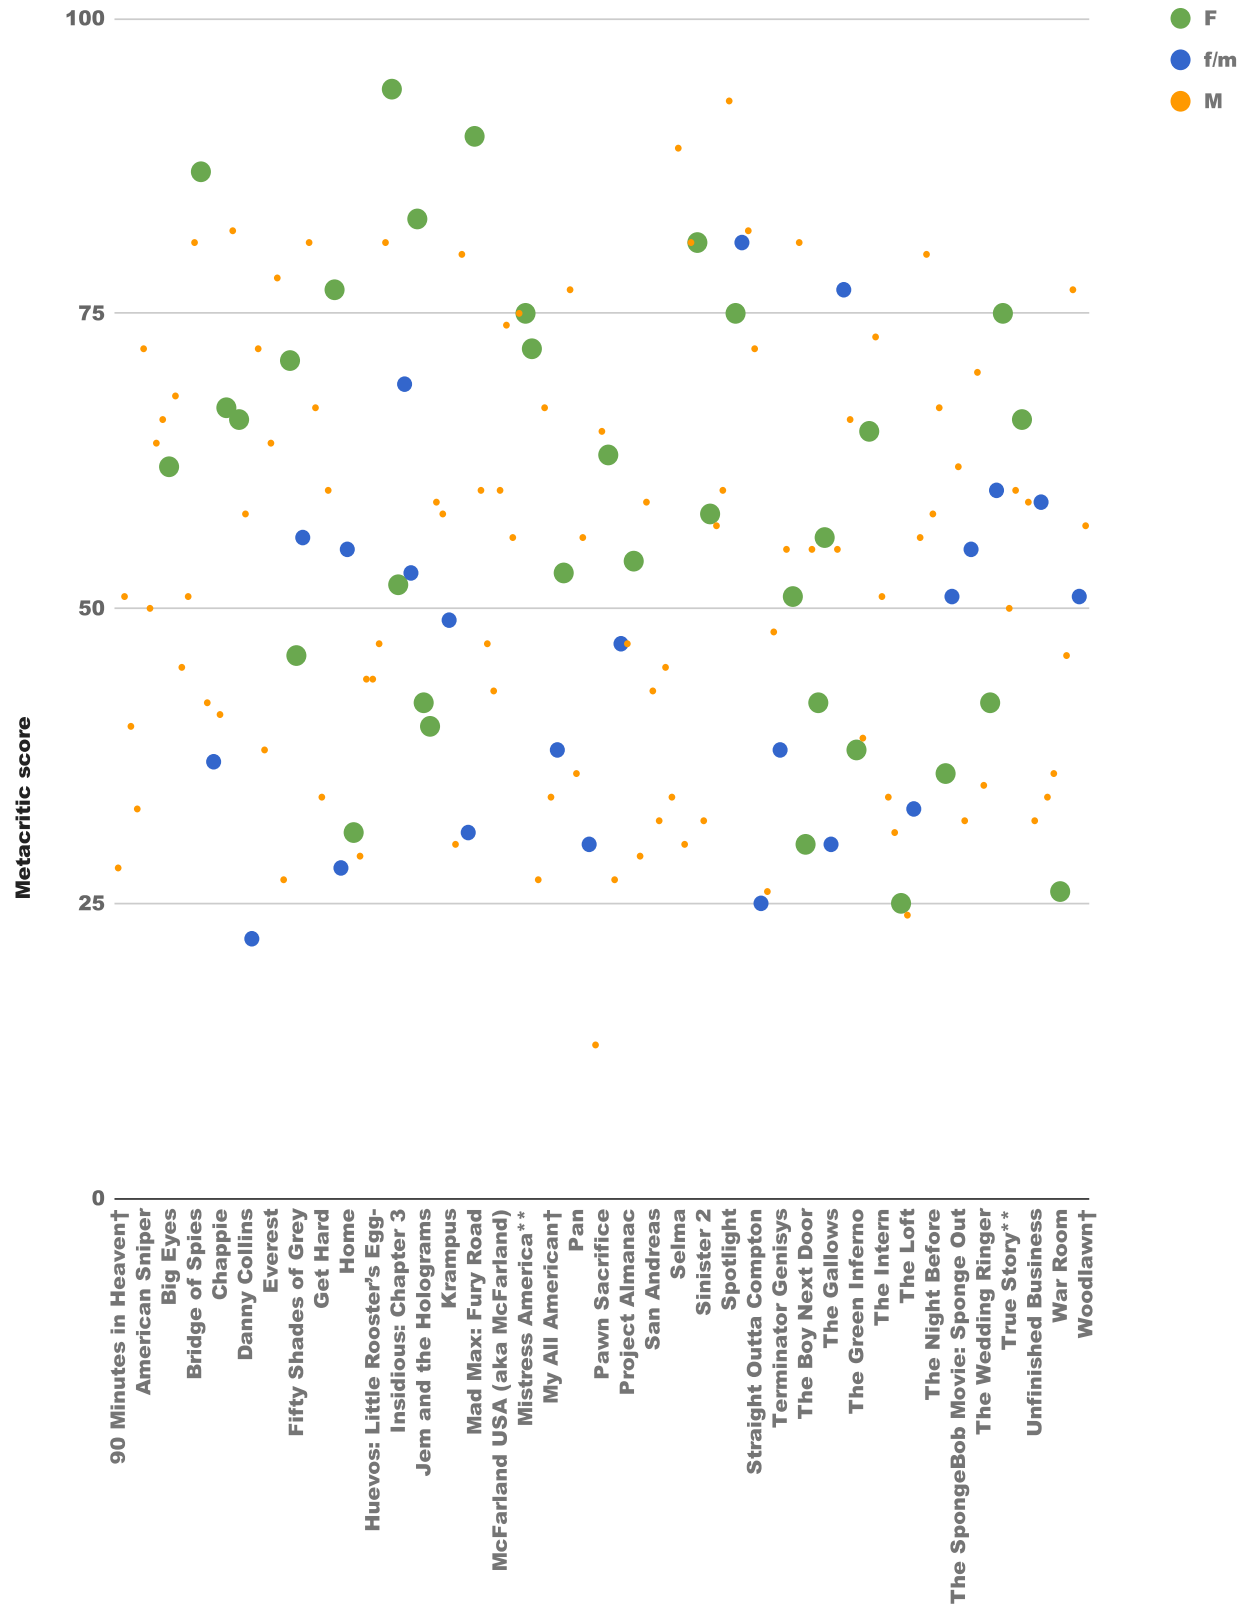

how did Metacritic critics grade 2015's films with female protagonists?