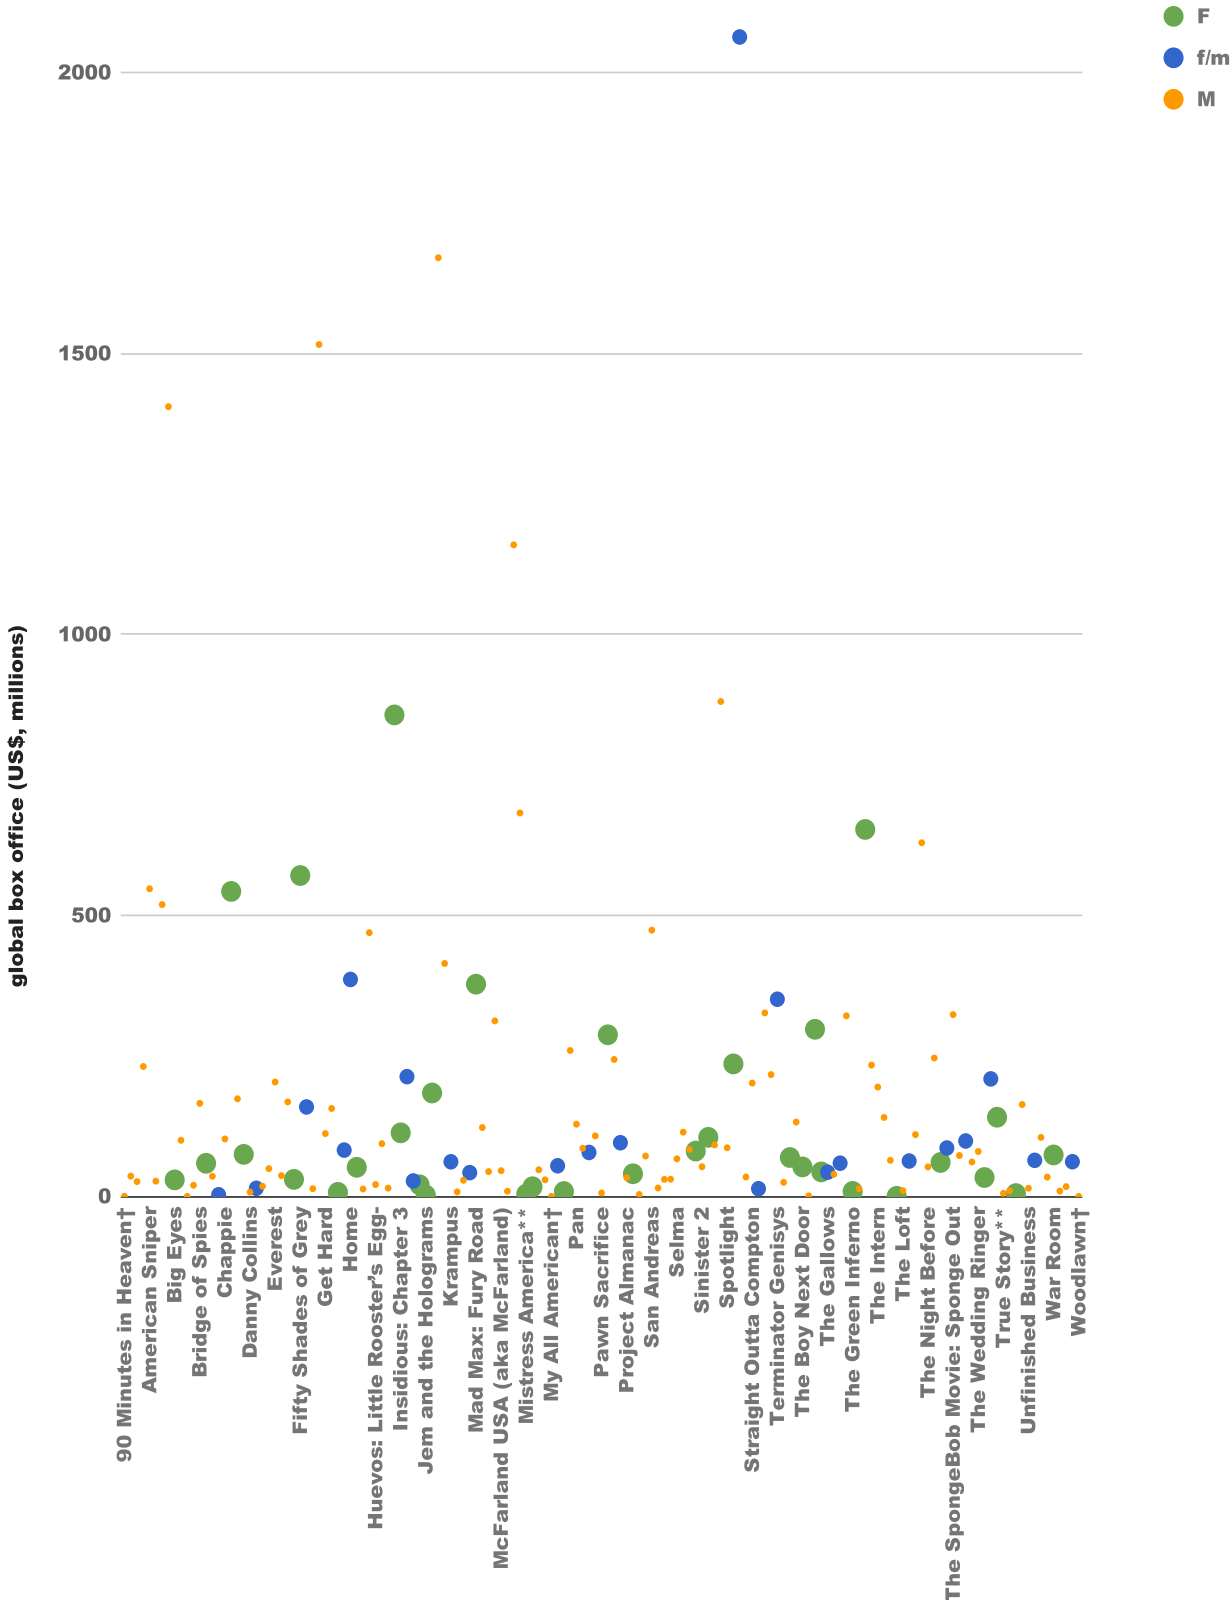

how did the box office treat 2015's films with female protagonists?