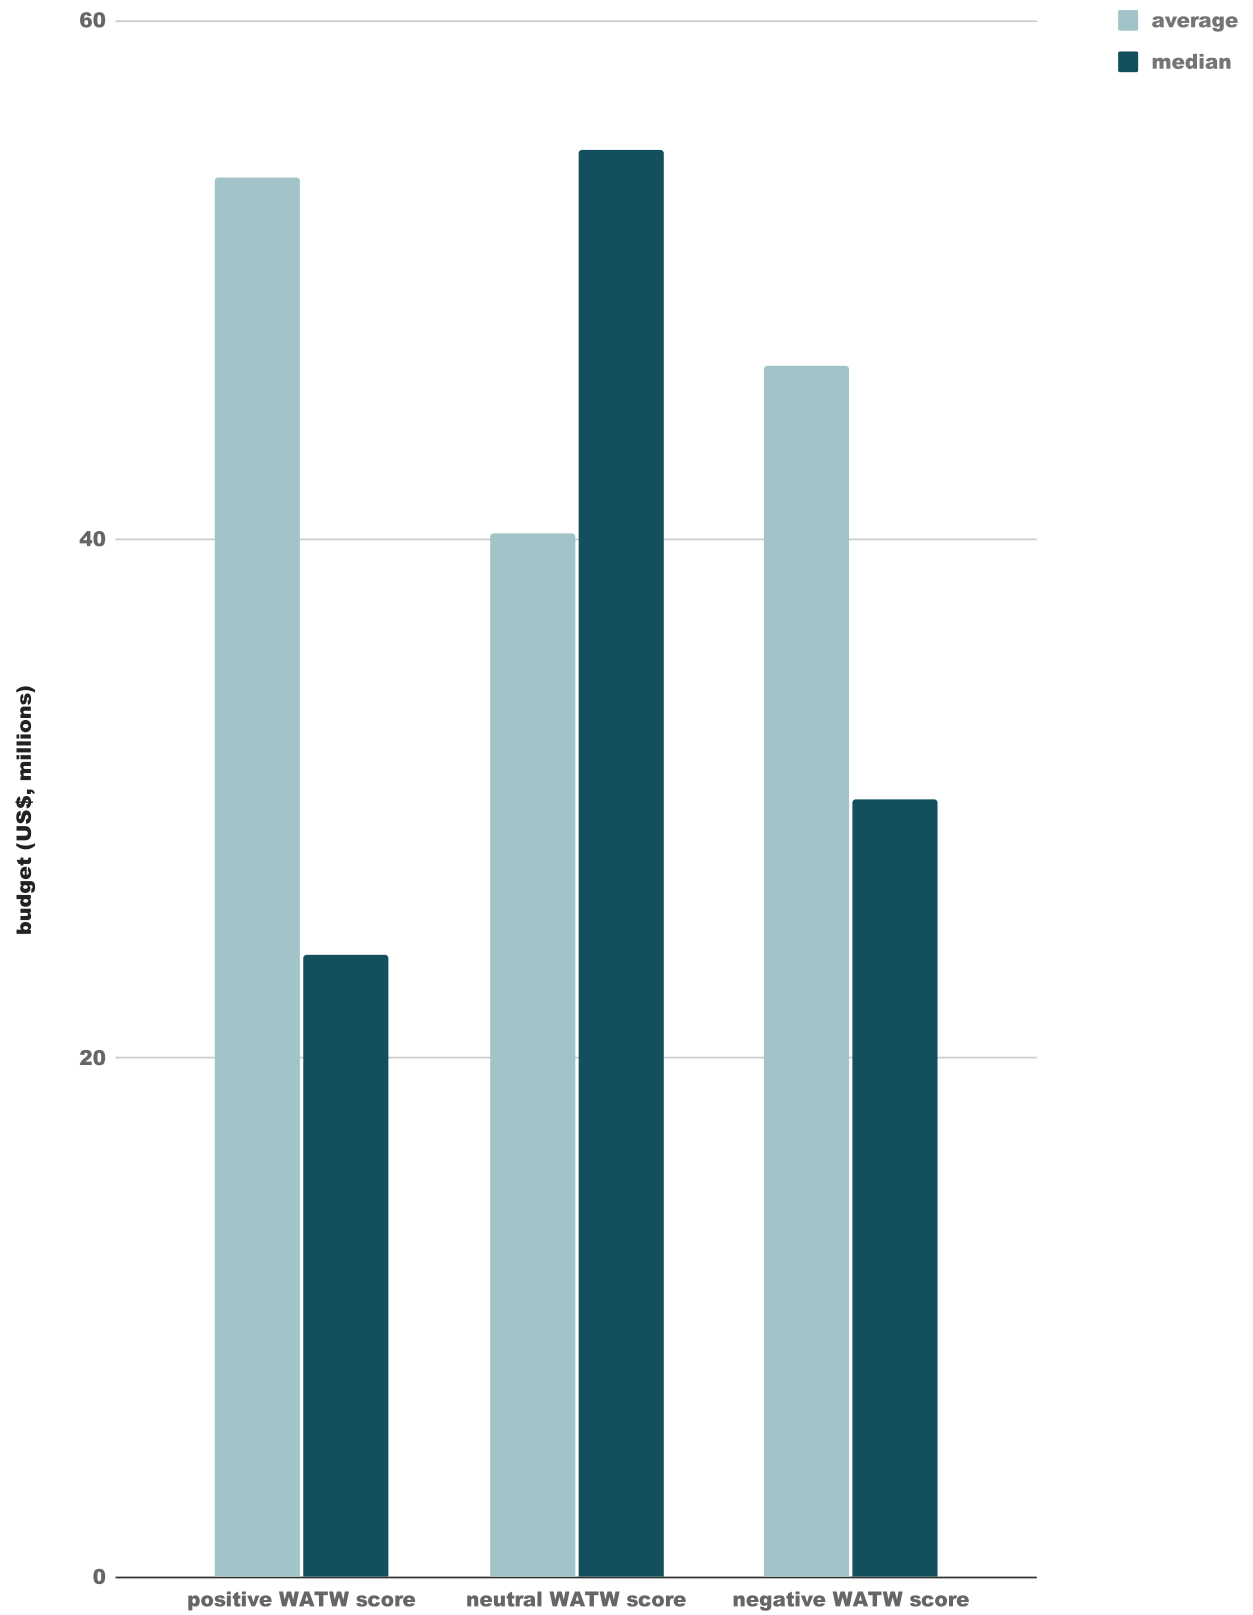

average	median
positive WATW s	53.91	24
neutral WATW sc	40.2	55
negative WATW :	46.71	30

WATW score v average and median production budget