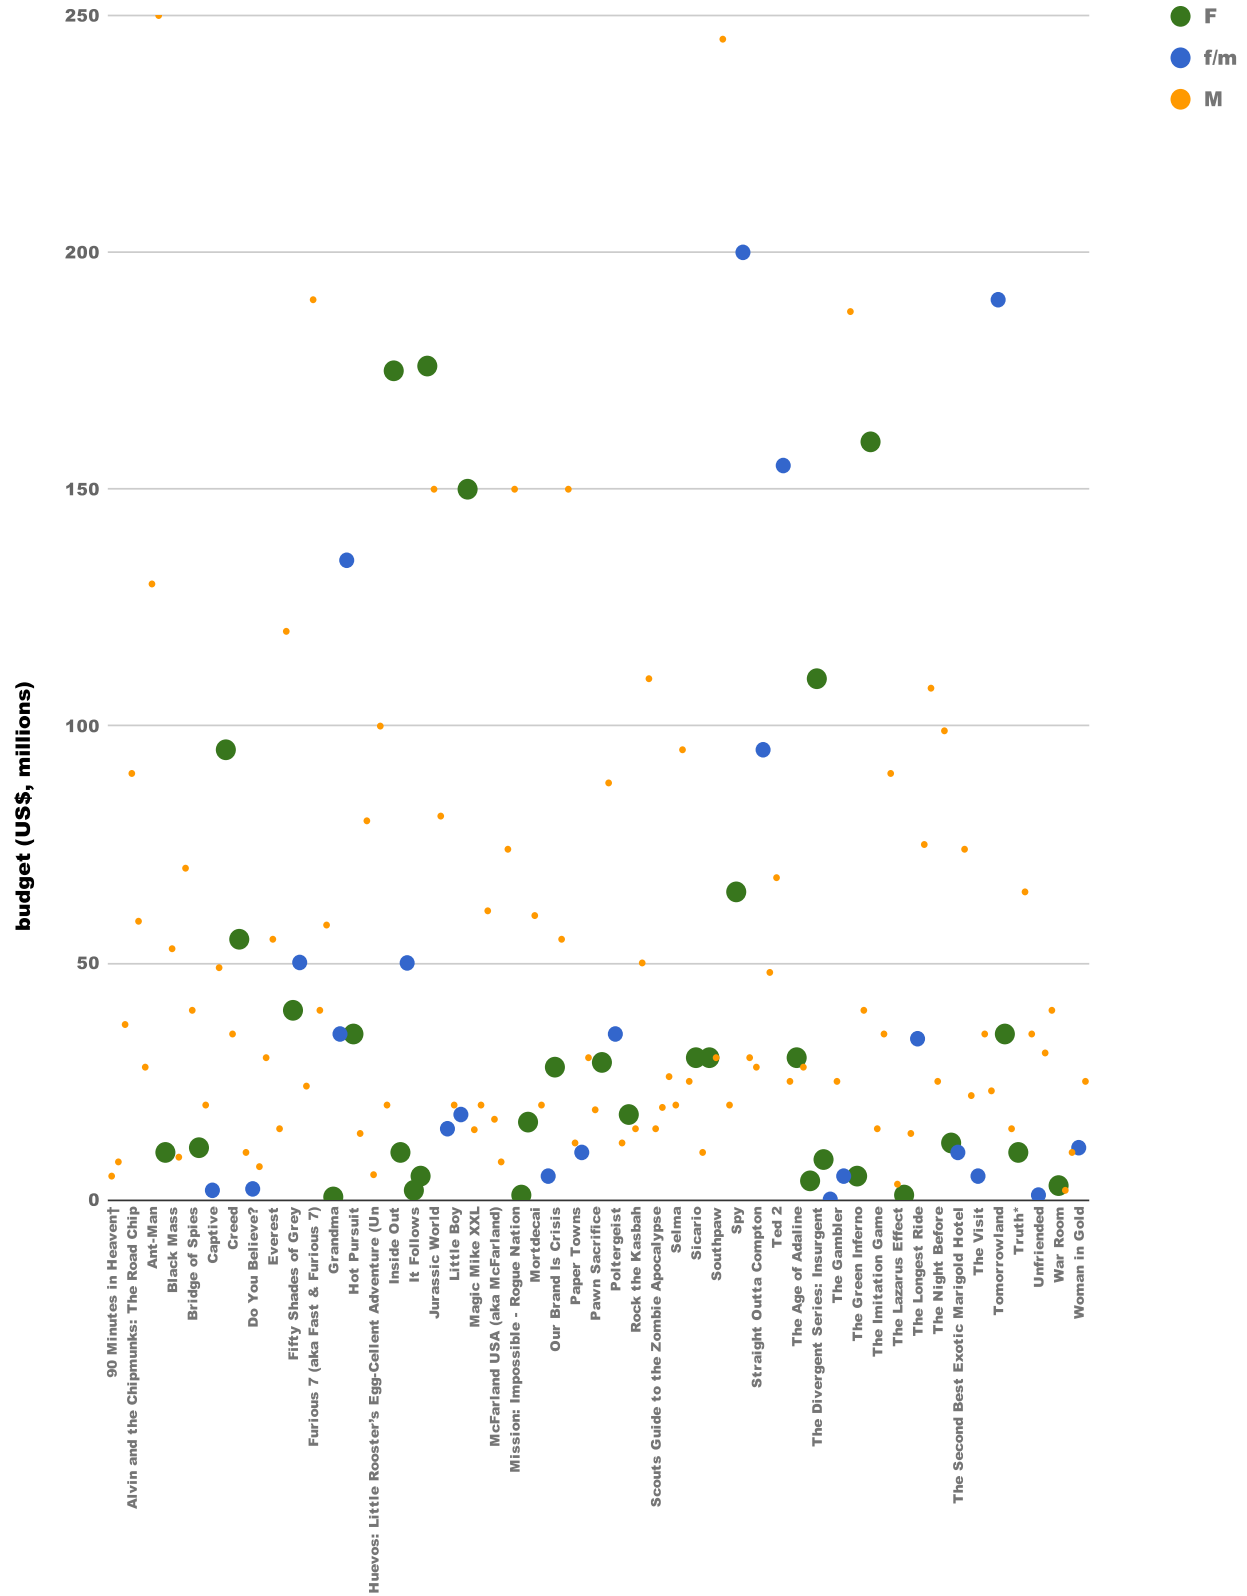

2015's film budgets, female v male protagonist