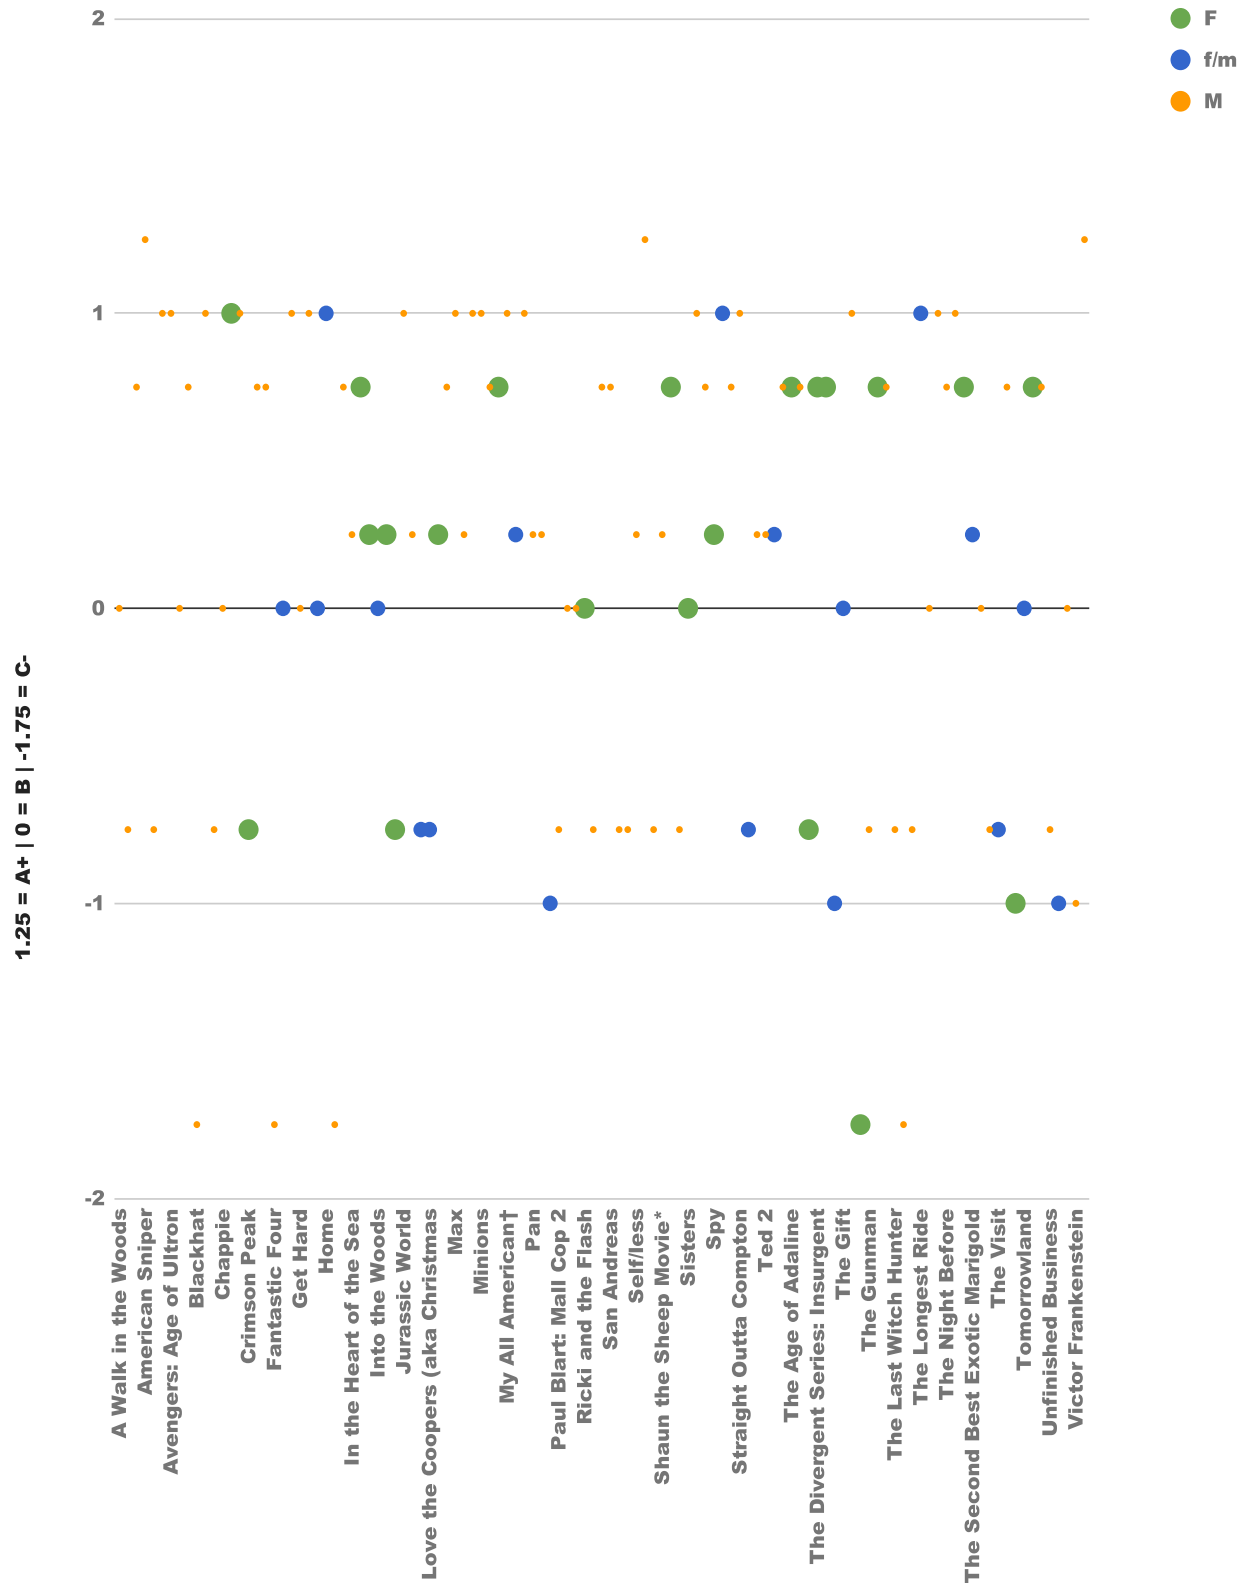

how did Cinemascore moviegoers grade 2015's films with female protagonists?