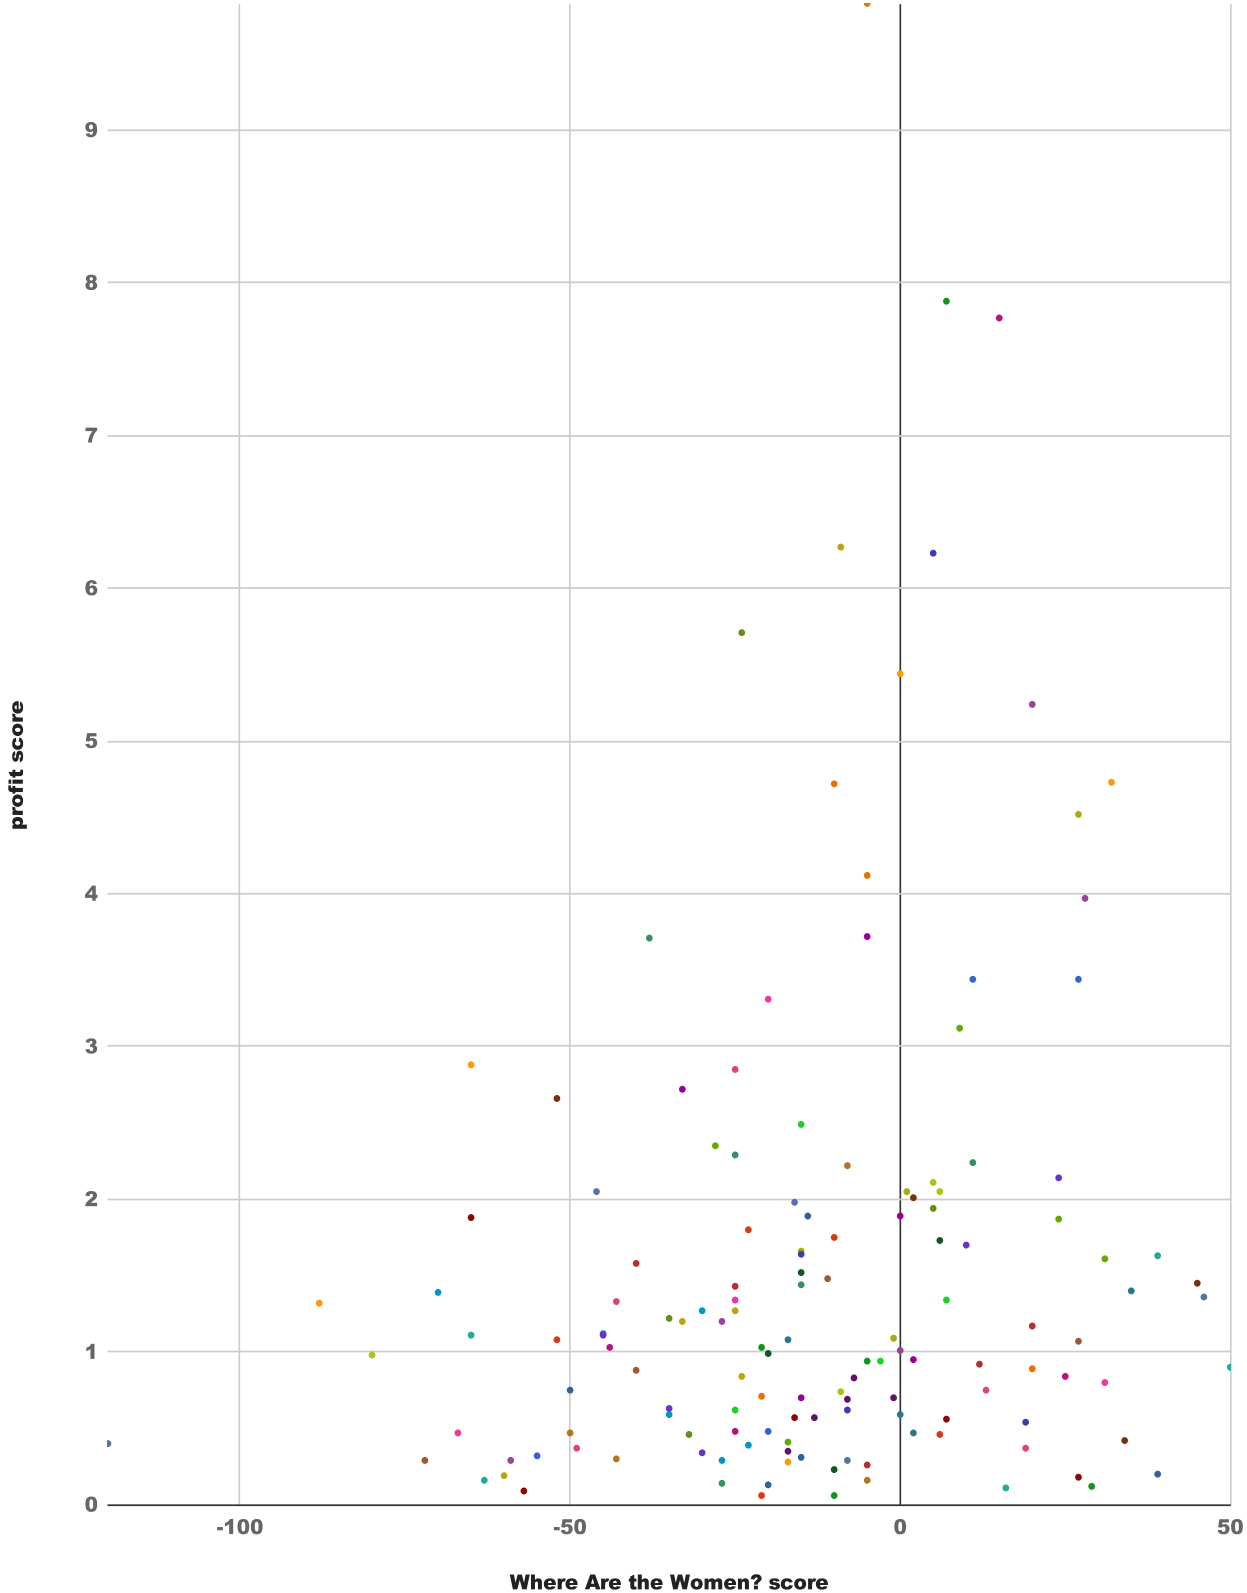

2015's film profits v WATW score