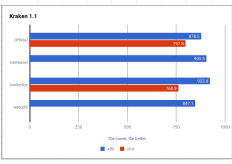

Region	Subregion	Country	Year	Value
Africa	North Africa	Algeria	2015	1000
		Egypt	2015	1000
Asia	East Asia	China	2015	1000
		India	2015	1000
Europe	Western Europe	Germany	2015	1000
		France	2015	1000
Latin America	Central America	Brazil	2015	1000
		Mexico	2015	1000