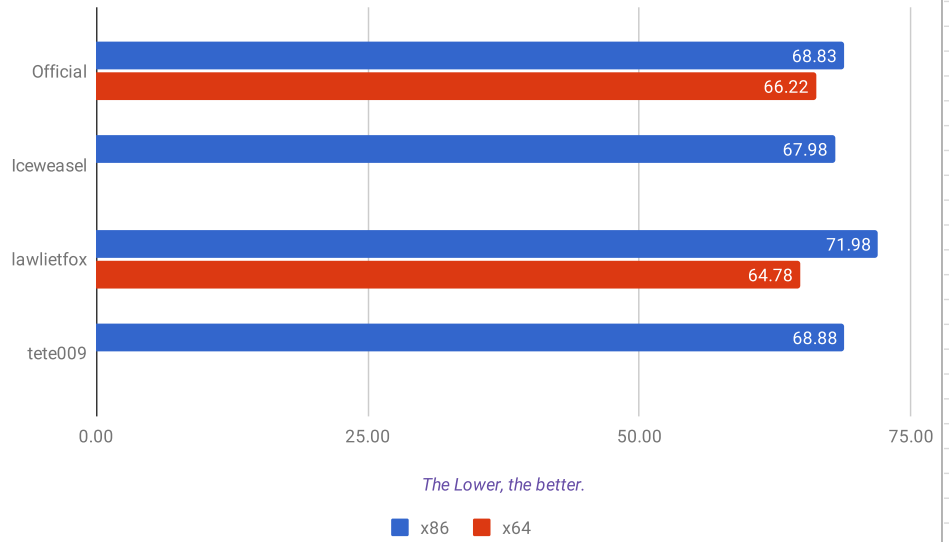

Firefox 60		Firefox 60	Firefox 59	Firefox 58	Firefox 57	Firefox 56	Firefox 55	Firefox 54
Official	68.83		68.83	65.65	70.45	52.83	54.74	71.35	89.62
Official x64	66.22		66.22	67.20	68.91	52.88	53.98	70.99	85.86
Cyberfox									
Cyberfox x64									
Iceweasel	67.98		67.98		71.42	53.68	55.88	72.25	92.98
Iceweasel x64					73.78	52.48	54.38	71.06	85.81
lawlietfox	71.98		71.98	68.15	73.58	53.08	53.20	69.79	85.90
lawlietfox x64	64.78		64.78	65.11	69.07	52.64	55.90	72.98	84.62
pcxFirefox									
pcxFirefox x64									
tete009	68.88		68.88	63.09	70.08	50.86	54.92	70.96	81.61
Waterfox								81.19	95.48
CPU	2700x		2700x	1800x	1800x	4790K	4790K	4790K	4790K

	x86	x64
Official	68.83	66.22
Cyberfox		
Iceweasel	67.98	
lawlietfox	71.98	64.78
pcxFirefox		
tete009	68.88	
Waterfox		

ARES-6.0.1.0