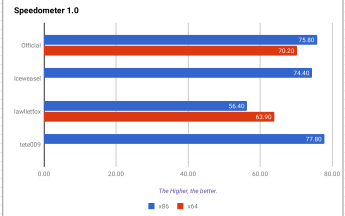

Firefox 60	Firefox 60	Firefox 59	Firefox 58	Firefox 57	Firefox 56	Firefox 55	Firefox 54	Firefox 53	Firefox 52	Firefox 51	Firefox 49	Firefox 48	Firefox 47	Firefox 46	Firefox 45	Firefox 44	Firefox 43	Firefox 42	Firefox 41	Firefox 40	Firefox 39	Firefox 38.1	Firefox 37.0	Firefox 36.0.1	Firefox 36.0	Firefox 34.8.5	Firefox 33.0	Firefox 32.0
Official	75.80	75.60	76.00	134.00	118.00	102.00	74.70	73.30	75.10	74.65	74.50	73.80	75.40	81.10	85.20	71.00	69.00	72.20	71.95	83.00	87.65	89.85	90.70	102.00	89.00	91.24	88.30	85.70
Official x64	70.20																											
Cyberfox																												
Cyberfox x64																												
Iceweasel	74.40																											
Iceweasel x64																												
Isisfox	56.40																											
Isisfox x64																												
pcpf-fox																												
pcpf-fox x64																												
seafox	77.80																											
seafox x64																												
Waterfox																												
Waterfox x64																												
CPU	2700x