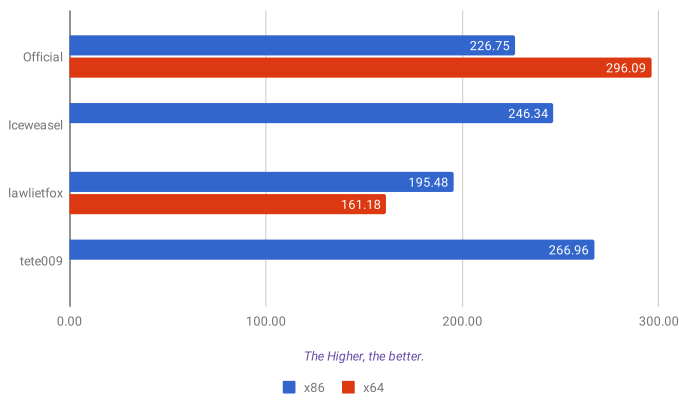

Firefox 60	Firefox 60	Firefox 59	Firefox 58	Firefox 57	Firefox 56	Firefox 55	Firefox 54	Firefox 53	Firefox 52	Firefox 51	Firefox 50	Firefox 49
Official	226.75	226.75	234.70	229.61	282.65	267.55	252.70	249.00	230.66	227.14	220.30	259.10	283.77
Official x64	296.09	296.09	297.29	278.80	327.14	326.91	287.61	288.50	274.34	264.79	238.75	296.46	324.77
Cyberfox									229.15	223.85	209.57	264.89	265.97
Cyberfox x64									265.96	254.13	250.33	305.91	337.83
Iceweasel	246.34	246.34		226.04	277.34	268.43	247.99	233.96	232.56	223.90	241.05	259.71	272.71
Iceweasel x64				290.14	338.44	307.00	286.66	206.74	282.26	230.94	272.05	297.55	287.06
lawlietfox	195.48	195.48	192.40	191.46	270.58	279.98	257.91	211.21	233.95	223.59	244.17	266.83	267.46
lawlietfox x64	161.18	161.18	191.34	236.67	340.25	264.88	297.50	283.09	271.26	272.49	251.74	307.92	316.71
pcxFirefox									253.46	246.85	226.28	265.32	264.82
pcxFirefox x64									268.52	290.01	247.38	299.50	320.27
tete009	266.96	266.96	246.88	240.31	271.84	265.36	254.70	258.16	235.64	237.14	246.38	254.99	269.58
Waterfox							232.39	314.23	297.66	262.15	249.87	295.87	323.16
CPU	2700x	2700x	1800x	1800x	4790K	4790K	4790K	4790K	4790K	4790K	4790K	4790K	4790K

	x86	x64
Official	226.75	296.09
Cyberfox		
Iceweasel	246.34	
lawlietfox	195.48	161.18
pcxFirefox		
tete009	266.96	
Waterfox		

MotionMark 1.0