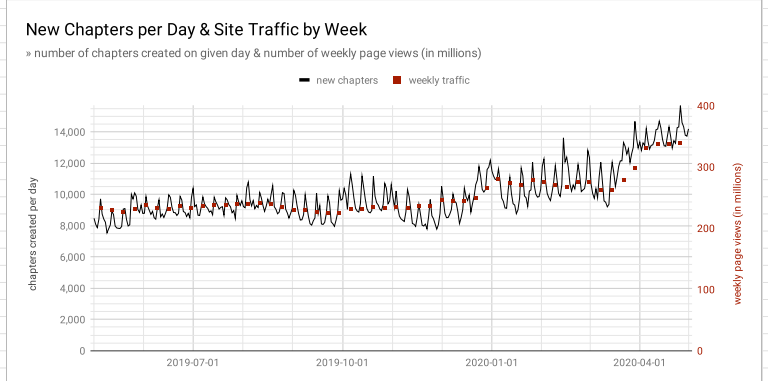

day	new works	new chapters	new comments	new kudos weekly traffic [5]
2020-05-01	4,762	14,189	103,370	712,470
2020-04-30	4,736	13,723	103,400	712,854
2020-04-29	4,483	13,785	104,472	726,228
2020-04-28	4,683	14,323	105,476	730,460
2020-04-27	4,850	14,596	110,137	750,819
2020-04-26	5,028	15,676	109,171	750,872
2020-04-25	4,610	14,311	102,548	702,953
2020-04-24	4,636	14,264	101,796	693,910
2020-04-23	4,353	13,271	100,550	701,852
2020-04-22	4,372	13,434	104,752	715,619
2020-04-21	4,428	12,964	102,955	720,101
2020-04-20	4,525	13,705	110,578	737,771
2020-04-19	4,842	14,316	106,396	733,081
2020-04-18	4,567	13,726	101,143	691,801
2020-04-17	4,372	13,078	101,672	687,443
2020-04-16	4,323	13,108	102,182	693,090
2020-04-15	4,432	13,516	101,484	700,092
2020-04-14	4,638	14,244	105,234	719,530
2020-04-13	4,987	14,679	108,333	740,233
2020-04-12	4,900	14,179	101,648	703,514
2020-04-11	4,726	14,139	98,396	678,302
2020-04-10	4,421	13,461	96,309	671,690
2020-04-09	4,371	13,170	95,074	664,792
2020-04-08	4,155	13,134	93,930	663,433
2020-04-07	4,356	12,892	93,966	666,312
2020-04-06	4,447	13,419	98,788	684,155
2020-04-05	4,648	14,204	98,107	694,135
2020-04-04	4,374	13,139	92,641	649,192
2020-04-03	4,222	13,292	91,001	635,286
2020-04-02	4,378	12,814	93,326	644,579
2020-04-01	4,670	13,353	92,044	647,299
2020-03-31	4,480	12,963	91,308	653,654
2020-03-30	4,540	13,581	94,680	684,920
2020-03-29	4,872	14,669	95,260	681,140
2020-03-28	4,344	13,013	89,318	636,036
2020-03-27	4,265	12,599	83,631	612,720
2020-03-26	4,225	12,043	85,707	611,802
2020-03-25	4,390	12,921	85,800	614,213
2020-03-24	4,286	12,573	83,774	610,861
2020-03-23	4,676	13,064	86,688	620,737
2020-03-22	4,670	13,320	86,728	630,133
2020-03-21	4,235	12,148	80,651	588,159
2020-03-20	4,145	12,144	78,070	569,338
2020-03-19	4,047	11,785	76,582	570,456
2020-03-18	3,856	11,087	74,999	557,205
2020-03-17	3,618	10,505	69,077	530,791
2020-03-16	3,944	11,380	73,763	571,189
2020-03-15	4,132	12,048	77,681	587,357
2020-03-14	3,665	11,155	66,615	516,271
2020-03-13	3,098	9,359	61,855	476,025
2020-03-12	3,179	9,203	62,690	494,102
2020-03-11	3,201	9,496	67,392	518,858
2020-03-10	3,192	9,582	67,696	518,895
2020-03-09	3,533	10,810	73,854	574,804
2020-03-08	4,027	12,050	75,065	588,797
2020-03-07	3,566	11,142	67,276	526,431
2020-03-06	3,302	9,774	64,324	504,464
2020-03-05	3,386	10,357	65,955	516,655
2020-03-04	3,348	9,750	66,835	524,658
2020-03-03	3,539	10,051	70,436	537,034
2020-03-02	3,648	10,663	74,652	563,671
2020-03-01	4,345	12,356	76,899	603,068
2020-02-29 [6]	4,794	12,802	66,166	545,527
2020-02-28	3,963	10,985	65,371	539,609
2020-02-27	3,959	10,373	68,369	556,751
2020-02-26	3,730	10,281	69,250	553,544
2020-02-25	3,834	10,177	72,852	567,945
2020-02-24	4,222	11,240	78,118	605,885
2020-02-23	4,613	11,900	77,017	626,707
2020-02-22	4,050	11,051	69,652	562,220
2020-02-21	3,798	10,355	66,572	533,111
2020-02-20	3,959	10,604	69,748	552,011
2020-02-19	3,727	10,204	70,716	563,563
2020-02-18	3,796	10,668	76,067	594,235
2020-02-17	4,365	11,721	80,733	627,600
2020-02-16	4,829	12,383	78,692	637,044
2020-02-15	5,146	12,075	73,363	584,484
2020-02-14	6,486 [7]	13,616	69,433	538,889
2020-02-13	4,536	10,617	65,905	527,688
2020-02-12	3,873	9,873	68,130	542,247
2020-02-11	3,838	10,072	71,203	551,990
2020-02-10	4,121	10,952	74,280	581,958
2020-02-09	4,555	11,832	73,147	614,821
2020-02-08	4,149	10,801	67,105	548,927
2020-02-07	3,771	10,150	64,068	521,159
2020-02-06	3,551	9,603	65,375	528,839
2020-02-05	3,605	9,788	67,455	541,363
2020-02-04	3,819	10,060	69,489	553,513
2020-02-03	4,183	10,836	74,948	584,731
2020-02-02	4,798	12,260	77,809	620,567
2020-02-01	4,793	11,815	68,424	550,943
2020-01-31	3,813	10,332	63,929	518,433
2020-01-30	3,697	9,859	65,011	532,048
2020-01-29	3,732	9,824	66,095	543,239
2020-01-28	3,667	10,017	69,929	556,976
2020-01-27	3,944	10,585	74,524	595,884
2020-01-26	4,571	12,052	75,757	623,866
2020-01-25	3,968	10,286	67,918	537,483
2020-01-24	3,843	10,210	65,852	511,788
2020-01-23	3,430	9,234	66,093	529,806
2020-01-22	3,424	9,785	66,656	538,359
2020-01-21	3,552	9,899	72,406	567,639
2020-01-20	3,973	11,191	77,335	606,179
2020-01-19	4,135	11,687	74,358	556,815
2020-01-18	3,465	9,752	66,684	521,595