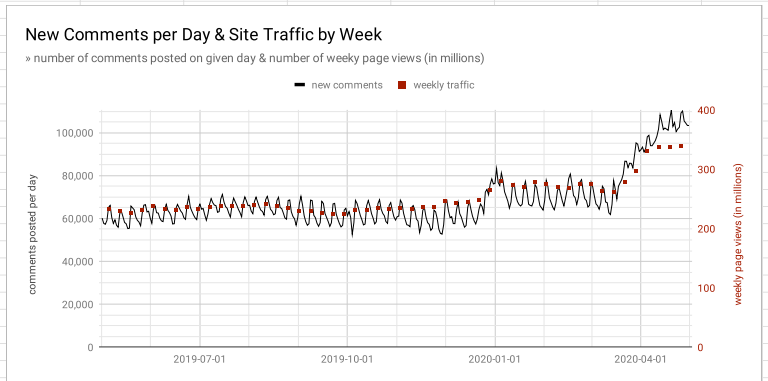

day	new works	new chapters	new comments	new kudos weekly traffic [5]
2020-05-01	4,762	14,189	103,370	712,470
2020-04-30	4,736	13,723	103,400	712,854
2020-04-29	4,483	13,785	104,472	726,228
2020-04-28	4,683	14,323	105,476	730,460
2020-04-27	4,850	14,596	110,137	750,819
2020-04-26	5,028	15,676	109,171	750,872
2020-04-25	4,610	14,311	102,548	702,953
2020-04-24	4,636	14,264	101,796	693,910
2020-04-23	4,353	13,271	100,550	701,852
2020-04-22	4,372	13,434	104,752	715,619
2020-04-21	4,428	12,964	102,955	720,101
2020-04-20	4,525	13,705	110,578	737,771
2020-04-19	4,842	14,316	106,396	733,081
2020-04-18	4,567	13,726	101,143	691,801
2020-04-17	4,372	13,078	101,672	687,443
2020-04-16	4,323	13,108	102,182	693,090
2020-04-15	4,432	13,516	101,484	700,092
2020-04-14	4,638	14,244	105,234	719,530
2020-04-13	4,987	14,679	108,333	740,233
2020-04-12	4,900	14,179	101,648	703,514
2020-04-11	4,726	14,139	98,396	678,302
2020-04-10	4,421	13,461	96,309	671,690
2020-04-09	4,371	13,170	95,074	664,792
2020-04-08	4,155	13,134	93,930	663,433
2020-04-07	4,356	12,892	93,966	666,312
2020-04-06	4,447	13,419	98,788	684,155
2020-04-05	4,648	14,204	98,107	694,135
2020-04-04	4,374	13,139	92,641	649,192
2020-04-03	4,222	13,292	91,001	635,286
2020-04-02	4,378	12,814	93,326	644,579
2020-04-01	4,670	13,353	92,044	647,299
2020-03-31	4,480	12,963	91,308	653,654
2020-03-30	4,540	13,581	94,680	684,920
2020-03-29	4,872	14,669	95,260	681,140
2020-03-28	4,344	13,013	89,318	636,036
2020-03-27	4,265	12,599	83,631	612,720
2020-03-26	4,225	12,043	85,707	611,802
2020-03-25	4,390	12,921	85,800	614,213
2020-03-24	4,286	12,573	83,774	610,861
2020-03-23	4,676	13,064	86,688	620,737
2020-03-22	4,670	13,320	86,728	630,133
2020-03-21	4,235	12,148	80,651	588,159
2020-03-20	4,145	12,144	78,070	569,338
2020-03-19	4,047	11,785	76,582	570,456
2020-03-18	3,856	11,087	74,999	557,205
2020-03-17	3,618	10,505	69,077	530,791
2020-03-16	3,944	11,380	73,763	571,189
2020-03-15	4,132	12,048	77,681	587,357
2020-03-14	3,665	11,155	66,615	516,271
2020-03-13	3,098	9,359	61,855	476,025
2020-03-12	3,179	9,203	62,690	494,102
2020-03-11	3,201	9,496	67,392	518,858
2020-03-10	3,192	9,582	67,696	518,895
2020-03-09	3,533	10,810	73,854	574,804
2020-03-08	4,027	12,050	75,065	588,797
2020-03-07	3,566	11,142	67,276	526,431
2020-03-06	3,302	9,774	64,324	504,464
2020-03-05	3,386	10,357	65,955	516,655
2020-03-04	3,348	9,750	66,835	524,658
2020-03-03	3,539	10,051	70,436	537,034
2020-03-02	3,648	10,663	74,652	563,671
2020-03-01	4,345	12,356	76,899	603,068
2020-02-29 [6]	4,794	12,802	66,166	545,527
2020-02-28	3,963	10,985	65,371	539,609
2020-02-27	3,959	10,373	68,369	556,751
2020-02-26	3,730	10,281	69,250	553,544
2020-02-25	3,834	10,177	72,852	567,945
2020-02-24	4,222	11,240	78,118	605,885
2020-02-23	4,613	11,900	77,017	626,707
2020-02-22	4,050	11,051	69,652	562,220
2020-02-21	3,798	10,355	66,572	533,111
2020-02-20	3,959	10,604	69,748	552,011
2020-02-19	3,727	10,204	70,716	563,563
2020-02-18	3,796	10,668	76,067	594,235
2020-02-17	4,365	11,721	80,733	627,600
2020-02-16	4,829	12,383	78,692	637,044
2020-02-15	5,146	12,075	73,363	584,484
2020-02-14	6,486 [7]	13,616	69,433	538,889
2020-02-13	4,536	10,617	65,905	527,688
2020-02-12	3,873	9,873	68,130	542,247
2020-02-11	3,838	10,072	71,203	551,990
2020-02-10	4,121	10,952	74,280	581,958
2020-02-09	4,555	11,832	73,147	614,821
2020-02-08	4,149	10,801	67,105	548,927
2020-02-07	3,771	10,150	64,068	521,159
2020-02-06	3,551	9,603	65,375	528,839
2020-02-05	3,605	9,788	67,455	541,363
2020-02-04	3,819	10,060	69,489	553,513
2020-02-03	4,183	10,836	74,948	584,731
2020-02-02	4,798	12,260	77,809	620,567
2020-02-01	4,793	11,815	68,424	550,943
2020-01-31	3,813	10,332	63,929	518,433
2020-01-30	3,697	9,859	65,011	532,048
2020-01-29	3,732	9,824	66,095	543,239
2020-01-28	3,667	10,017	69,929	556,976
2020-01-27	3,944	10,585	74,524	595,884
2020-01-26	4,571	12,052	75,757	623,866
2020-01-25	3,968	10,286	67,918	537,483
2020-01-24	3,843	10,210	65,852	511,788
2020-01-23	3,430	9,234	66,093	529,806
2020-01-22	3,424	9,785	66,656	538,359
2020-01-21	3,552	9,899	72,406	567,639
2020-01-20	3,973	11,191	77,335	606,179
2020-01-19	4,135	11,687	74,358	556,815
2020-01-18	3,465	9,752	66,684	521,595