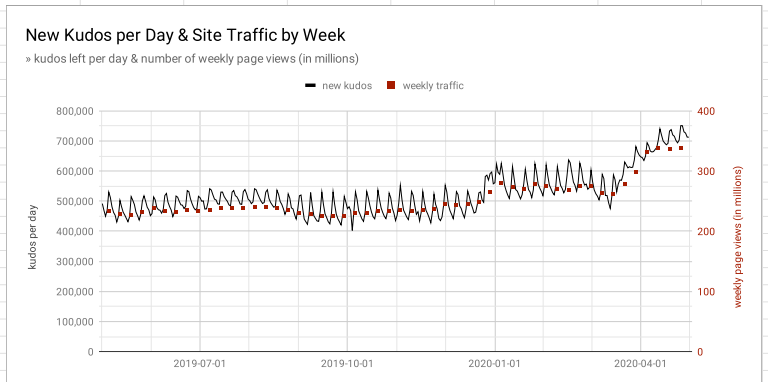

day	new works	new chapters	new comments	new kudos weekly traffic [5]
2020-05-01	4,762	14,189	103,370	712,470
2020-04-30	4,736	13,723	103,400	712,854
2020-04-29	4,483	13,785	104,472	726,228
2020-04-28	4,683	14,323	105,476	730,460
2020-04-27	4,850	14,596	110,137	750,819
2020-04-26	5,028	15,676	109,171	750,872
2020-04-25	4,610	14,311	102,548	702,953
2020-04-24	4,636	14,264	101,796	693,910
2020-04-23	4,353	13,271	100,550	701,852
2020-04-22	4,372	13,434	104,752	715,619
2020-04-21	4,428	12,964	102,955	720,101
2020-04-20	4,525	13,705	110,578	737,771
2020-04-19	4,842	14,316	106,396	733,081
2020-04-18	4,567	13,726	101,143	691,801
2020-04-17	4,372	13,078	101,672	687,443
2020-04-16	4,323	13,108	102,182	693,090
2020-04-15	4,432	13,516	101,484	700,092
2020-04-14	4,638	14,244	105,234	719,530
2020-04-13	4,987	14,679	108,333	740,233
2020-04-12	4,900	14,179	101,648	703,514
2020-04-11	4,726	14,139	98,396	678,302
2020-04-10	4,421	13,461	96,309	671,690
2020-04-09	4,371	13,170	95,074	664,792
2020-04-08	4,155	13,134	93,930	663,433
2020-04-07	4,356	12,892	93,966	666,312
2020-04-06	4,447	13,419	98,788	684,155
2020-04-05	4,648	14,204	98,107	694,135
2020-04-04	4,374	13,139	92,641	649,192
2020-04-03	4,222	13,292	91,001	635,286
2020-04-02	4,378	12,814	93,326	644,579
2020-04-01	4,670	13,353	92,044	647,299
2020-03-31	4,480	12,963	91,308	653,654
2020-03-30	4,540	13,581	94,680	684,920
2020-03-29	4,872	14,669	95,260	681,140
2020-03-28	4,344	13,013	89,318	636,036
2020-03-27	4,265	12,599	83,631	612,720
2020-03-26	4,225	12,043	85,707	611,802
2020-03-25	4,390	12,921	85,800	614,213
2020-03-24	4,286	12,573	83,774	610,861
2020-03-23	4,676	13,064	86,688	620,737
2020-03-22	4,670	13,320	86,728	630,133
2020-03-21	4,235	12,148	80,651	588,159
2020-03-20	4,145	12,144	78,070	569,338
2020-03-19	4,047	11,785	76,582	570,456
2020-03-18	3,856	11,087	74,999	557,205
2020-03-17	3,618	10,505	69,077	530,791
2020-03-16	3,944	11,380	73,763	571,189
2020-03-15	4,132	12,048	77,681	587,357
2020-03-14	3,665	11,155	66,615	516,271
2020-03-13	3,098	9,359	61,855	476,025
2020-03-12	3,179	9,203	62,690	494,102
2020-03-11	3,201	9,496	67,392	518,858
2020-03-10	3,192	9,582	67,696	518,895
2020-03-09	3,533	10,810	73,854	574,804
2020-03-08	4,027	12,050	75,065	588,797
2020-03-07	3,566	11,142	67,276	526,431
2020-03-06	3,302	9,774	64,324	504,464
2020-03-05	3,386	10,357	65,955	516,655
2020-03-04	3,348	9,750	66,835	524,658
2020-03-03	3,539	10,051	70,436	537,034
2020-03-02	3,648	10,663	74,652	563,671
2020-03-01	4,345	12,356	76,899	603,068
2020-02-29 [6]	4,794	12,802	66,166	545,527
2020-02-28	3,963	10,985	65,371	539,609
2020-02-27	3,959	10,373	68,369	556,751
2020-02-26	3,730	10,281	69,250	553,544
2020-02-25	3,834	10,177	72,852	567,945
2020-02-24	4,222	11,240	78,118	605,885
2020-02-23	4,613	11,900	77,017	626,707
2020-02-22	4,050	11,051	69,652	562,220
2020-02-21	3,798	10,355	66,572	533,111
2020-02-20	3,959	10,604	69,748	552,011
2020-02-19	3,727	10,204	70,716	563,563
2020-02-18	3,796	10,668	76,067	594,235
2020-02-17	4,365	11,721	80,733	627,600
2020-02-16	4,829	12,383	78,692	637,044
2020-02-15	5,146	12,075	73,363	584,484
2020-02-14	6,486 [7]	13,616	69,433	538,889
2020-02-13	4,536	10,617	65,905	527,688
2020-02-12	3,873	9,873	68,130	542,247
2020-02-11	3,838	10,072	71,203	551,990
2020-02-10	4,121	10,952	74,280	581,958
2020-02-09	4,555	11,832	73,147	614,821
2020-02-08	4,149	10,801	67,105	548,927
2020-02-07	3,771	10,150	64,068	521,159
2020-02-06	3,551	9,603	65,375	528,839
2020-02-05	3,605	9,788	67,455	541,363
2020-02-04	3,819	10,060	69,489	553,513
2020-02-03	4,183	10,836	74,948	584,731
2020-02-02	4,798	12,260	77,809	620,567
2020-02-01	4,793	11,815	68,424	550,943
2020-01-31	3,813	10,332	63,929	518,433
2020-01-30	3,697	9,859	65,011	532,048
2020-01-29	3,732	9,824	66,095	543,239
2020-01-28	3,667	10,017	69,929	556,976
2020-01-27	3,944	10,585	74,524	595,884
2020-01-26	4,571	12,052	75,757	623,866
2020-01-25	3,968	10,286	67,918	537,483
2020-01-24	3,843	10,210	65,852	511,788
2020-01-23	3,430	9,234	66,093	529,806
2020-01-22	3,424	9,785	66,656	538,359
2020-01-21	3,552	9,899	72,406	567,639
2020-01-20	3,973	11,191	77,335	606,179
2020-01-19	4,135	11,687	74,358	556,815
2020-01-18	3,465	9,752	66,684	521,595