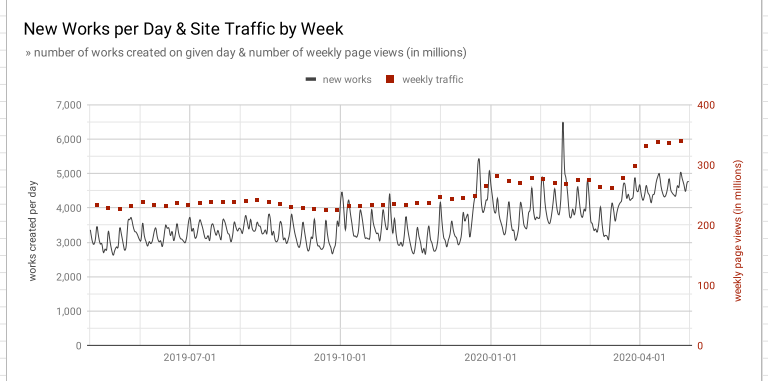

day	new works	new chapters	new comments	new kudos weekly traffic [5]
2020-05-01	4,762	14,189	103,370	712,470
2020-04-30	4,736	13,723	103,400	712,854
2020-04-29	4,483	13,785	104,472	726,228
2020-04-28	4,683	14,323	105,476	730,460
2020-04-27	4,850	14,596	110,137	750,819
2020-04-26	5,028	15,676	109,171	750,872
2020-04-25	4,610	14,311	102,548	702,953
2020-04-24	4,636	14,264	101,796	693,910
2020-04-23	4,353	13,271	100,550	701,852
2020-04-22	4,372	13,434	104,752	715,619
2020-04-21	4,428	12,964	102,955	720,101
2020-04-20	4,525	13,705	110,578	737,771
2020-04-19	4,842	14,316	106,396	733,081
2020-04-18	4,567	13,726	101,143	691,801
2020-04-17	4,372	13,078	101,672	687,443
2020-04-16	4,323	13,108	102,182	693,090
2020-04-15	4,432	13,516	101,484	700,092
2020-04-14	4,638	14,244	105,234	719,530
2020-04-13	4,987	14,679	108,333	740,233
2020-04-12	4,900	14,179	101,648	703,514
2020-04-11	4,726	14,139	98,396	678,302
2020-04-10	4,421	13,461	96,309	671,690
2020-04-09	4,371	13,170	95,074	664,792
2020-04-08	4,155	13,134	93,930	663,433
2020-04-07	4,356	12,892	93,966	666,312
2020-04-06	4,447	13,419	98,788	684,155
2020-04-05	4,648	14,204	98,107	694,135
2020-04-04	4,374	13,139	92,641	649,192
2020-04-03	4,222	13,292	91,001	635,286
2020-04-02	4,378	12,814	93,326	644,579
2020-04-01	4,670	13,353	92,044	647,299
2020-03-31	4,480	12,963	91,308	653,654
2020-03-30	4,540	13,581	94,680	684,920
2020-03-29	4,872	14,669	95,260	681,140
2020-03-28	4,344	13,013	89,318	636,036
2020-03-27	4,265	12,599	83,631	612,720
2020-03-26	4,225	12,043	85,707	611,802
2020-03-25	4,390	12,921	85,800	614,213
2020-03-24	4,286	12,573	83,774	610,861
2020-03-23	4,676	13,064	86,688	620,737
2020-03-22	4,670	13,320	86,728	630,133
2020-03-21	4,235	12,148	80,651	588,159
2020-03-20	4,145	12,144	78,070	569,338
2020-03-19	4,047	11,785	76,582	570,456
2020-03-18	3,856	11,087	74,999	557,205
2020-03-17	3,618	10,505	69,077	530,791
2020-03-16	3,944	11,380	73,763	571,189
2020-03-15	4,132	12,048	77,681	587,357
2020-03-14	3,665	11,155	66,615	516,271
2020-03-13	3,098	9,359	61,855	476,025
2020-03-12	3,179	9,203	62,690	494,102
2020-03-11	3,201	9,496	67,392	518,858
2020-03-10	3,192	9,582	67,696	518,895
2020-03-09	3,533	10,810	73,854	574,804
2020-03-08	4,027	12,050	75,065	588,797
2020-03-07	3,566	11,142	67,276	526,431
2020-03-06	3,302	9,774	64,324	504,464
2020-03-05	3,386	10,357	65,955	516,655
2020-03-04	3,348	9,750	66,835	524,658
2020-03-03	3,539	10,051	70,436	537,034
2020-03-02	3,648	10,663	74,652	563,671
2020-03-01	4,345	12,356	76,899	603,068
2020-02-29 [6]	4,794	12,802	66,166	545,527
2020-02-28	3,963	10,985	65,371	539,609
2020-02-27	3,959	10,373	68,369	556,751
2020-02-26	3,730	10,281	69,250	553,544
2020-02-25	3,834	10,177	72,852	567,945
2020-02-24	4,222	11,240	78,118	605,885
2020-02-23	4,613	11,900	77,017	626,707
2020-02-22	4,050	11,051	69,652	562,220
2020-02-21	3,798	10,355	66,572	533,111
2020-02-20	3,959	10,604	69,748	552,011
2020-02-19	3,727	10,204	70,716	563,563
2020-02-18	3,796	10,668	76,067	594,235
2020-02-17	4,365	11,721	80,733	627,600
2020-02-16	4,829	12,383	78,692	637,044
2020-02-15	5,146	12,075	73,363	584,484
2020-02-14	6,486 [7]	13,616	69,433	538,889
2020-02-13	4,536	10,617	65,905	527,688
2020-02-12	3,873	9,873	68,130	542,247
2020-02-11	3,838	10,072	71,203	551,990
2020-02-10	4,121	10,952	74,280	581,958
2020-02-09	4,555	11,832	73,147	614,821
2020-02-08	4,149	10,801	67,105	548,927
2020-02-07	3,771	10,150	64,068	521,159
2020-02-06	3,551	9,603	65,375	528,839
2020-02-05	3,605	9,788	67,455	541,363
2020-02-04	3,819	10,060	69,489	553,513
2020-02-03	4,183	10,836	74,948	584,731
2020-02-02	4,798	12,260	77,809	620,567
2020-02-01	4,793	11,815	68,424	550,943
2020-01-31	3,813	10,332	63,929	518,433
2020-01-30	3,697	9,859	65,011	532,048
2020-01-29	3,732	9,824	66,095	543,239
2020-01-28	3,667	10,017	69,929	556,976
2020-01-27	3,944	10,585	74,524	595,884
2020-01-26	4,571	12,052	75,757	623,866
2020-01-25	3,968	10,286	67,918	537,483
2020-01-24	3,843	10,210	65,852	511,788
2020-01-23	3,430	9,234	66,093	529,806
2020-01-22	3,424	9,785	66,656	538,359
2020-01-21	3,552	9,899	72,406	567,639
2020-01-20	3,973	11,191	77,335	606,179
2020-01-19	4,135	11,687	74,358	556,815
2020-01-18	3,465	9,752	66,684	521,595