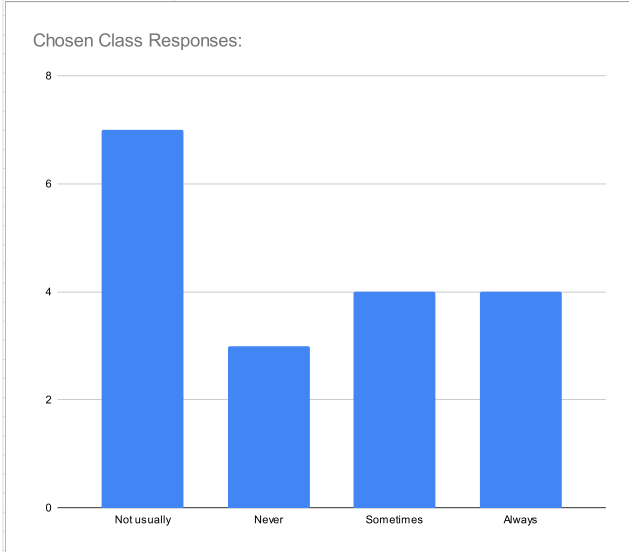

Can other people see you when you're in remote class?

Choose a question:

visible

Choose a class to compare:

604

Can other people see you when you're in remote class?

Class:

Whole grade: