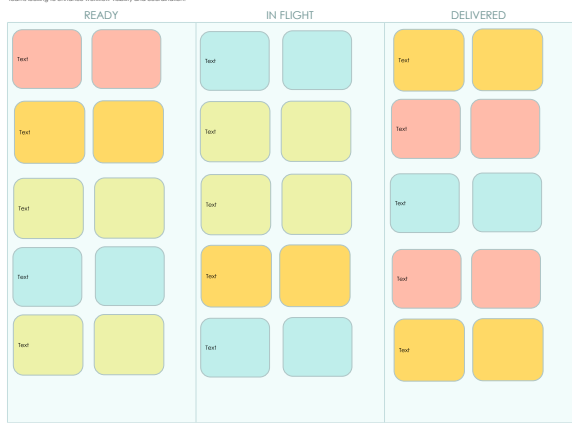

Value Stream Mapping Board Template

[CLICK HERE TO CREATE IN SMARISHEET](#)