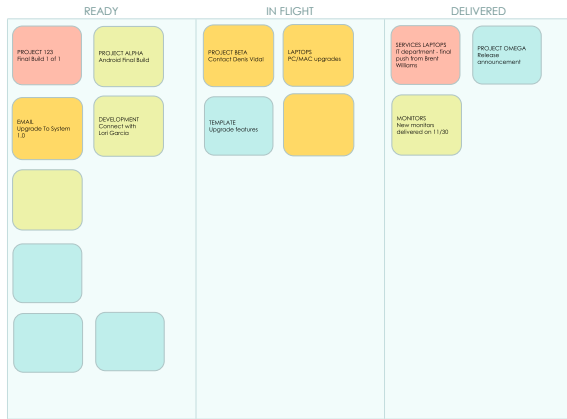

Value Stream Mapping Board Template Example