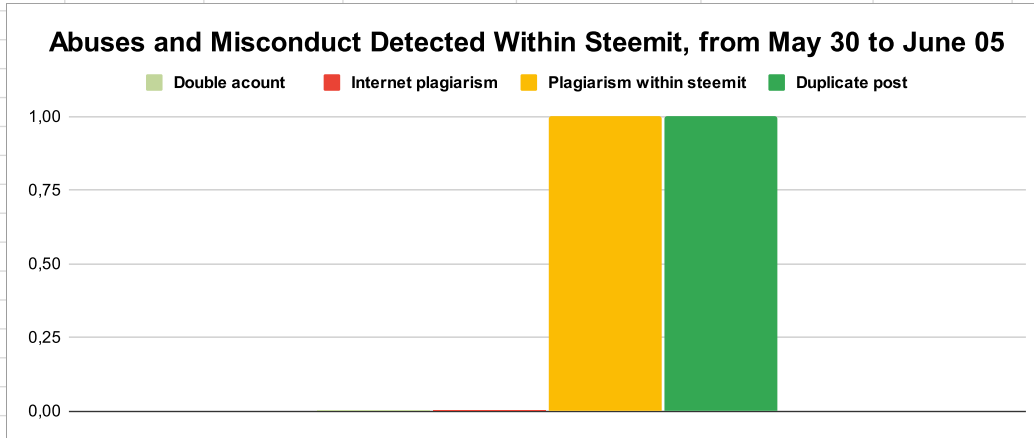

Abuses and Misconduct Detected Within Steemit, from May 30 to June 05 2022					
Month	Detections				
	Double account	Internet plagiarism	Plagiarism within steemit	Duplicate post	Total
Week	0	0	1	1	2

Abuses and Misconduct Detected Within Steemit, from May 30 to June 05 2022			
Details of the Publications Detected in Abuse			
Double account	Internet plagiarism	Plagiarism within steemit	Duplicate post
		https://steemit.com/hive-172186	
Abuses and Misconduct Detected Within Steemit, from May 09 to 15 2022			
			https://steemit.com/hive-172
Abuses and Misconduct Detected Within Steemit, from May 16 to 22 2022			
@mahfuzaakter		https://steemit.com/hive-172186	https://steemit.com/hive-172
Abuses and Misconduct Detected Within Steemit, from May 23 to 29 2022			
		https://steemit.com/hive-172186	https://steemit.com/hive-172