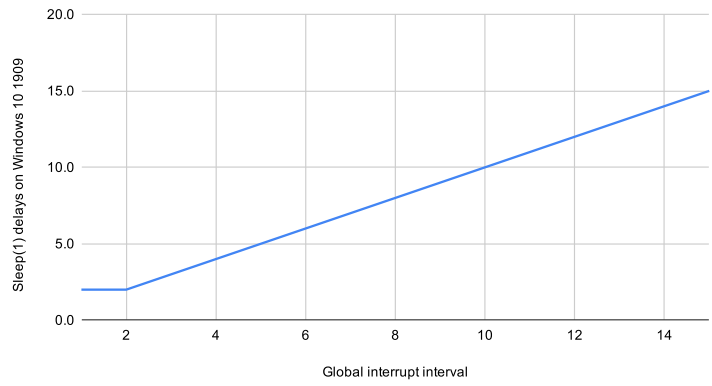

Global interrupt interval	timeGetTime precision	Sleep(1) delays on Windows 10 1909	Sleep(1) delays on Windows 10 2004
1	1	2.0	15.4
2	2	2.0	15.4
3	3	3.0	14.9
4	4	4.0	14.3
5	5	5.0	14.1
6	6	6.0	12.5
7	7	7.0	13.5
8	8	8.0	12.5
9	9	9.0	9.0
10	10	10.0	10.0
11	10	11.0	11.0
12	12	12.0	11.9
13	13	13.0	13.0
14	14	14.0	13.9
15	15	15.0	14.9

Sleep(1) delays on Windows 10 1909 vs. Global interrupt interval

Delay	Count
8	1
9	4
10	5
11	2
12	7
13	3
14	24
15	27

Sleep(1) delays on Windows 10 2004 vs. Global interrupt interval